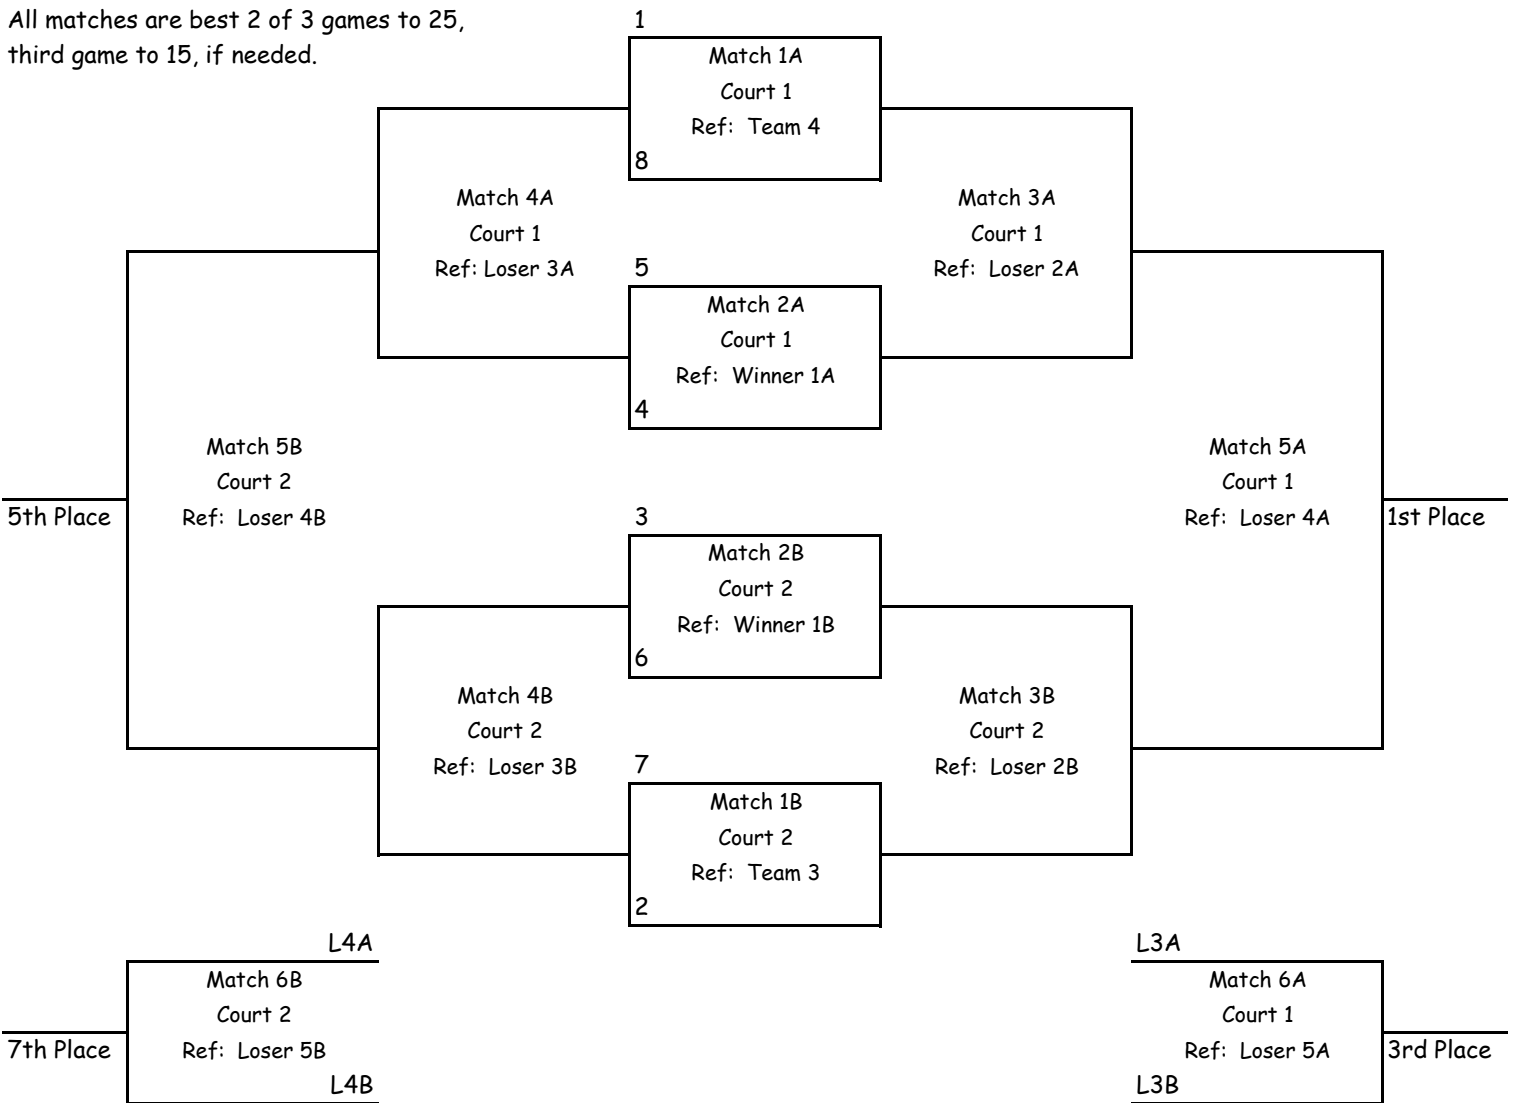

# Arizona Region of USA Volleyball

Division:

Site:

Date:

All matches are best 2 of 3 games to 25, third game to 15, if needed.

Ref assignments are listed within the match info.

All coaches must be available to assist their team with their referee and/or scorekeeping duties during their assignments.

The coach must be at the score table for all 16's and under teams.

All members of the ref crew for the match will meet with the R1 prior to the Match START.

The ref team will provide the scorer, libero tracker and score flipper for the table AND the R2 and two linesmen on the court.

The ref crew members will not leave their positions until the match is completed or a teammate replaces them.

SEED	TEAM NAMES	Finish
1		
2		
3		
4		
5		
6		
7		
8		