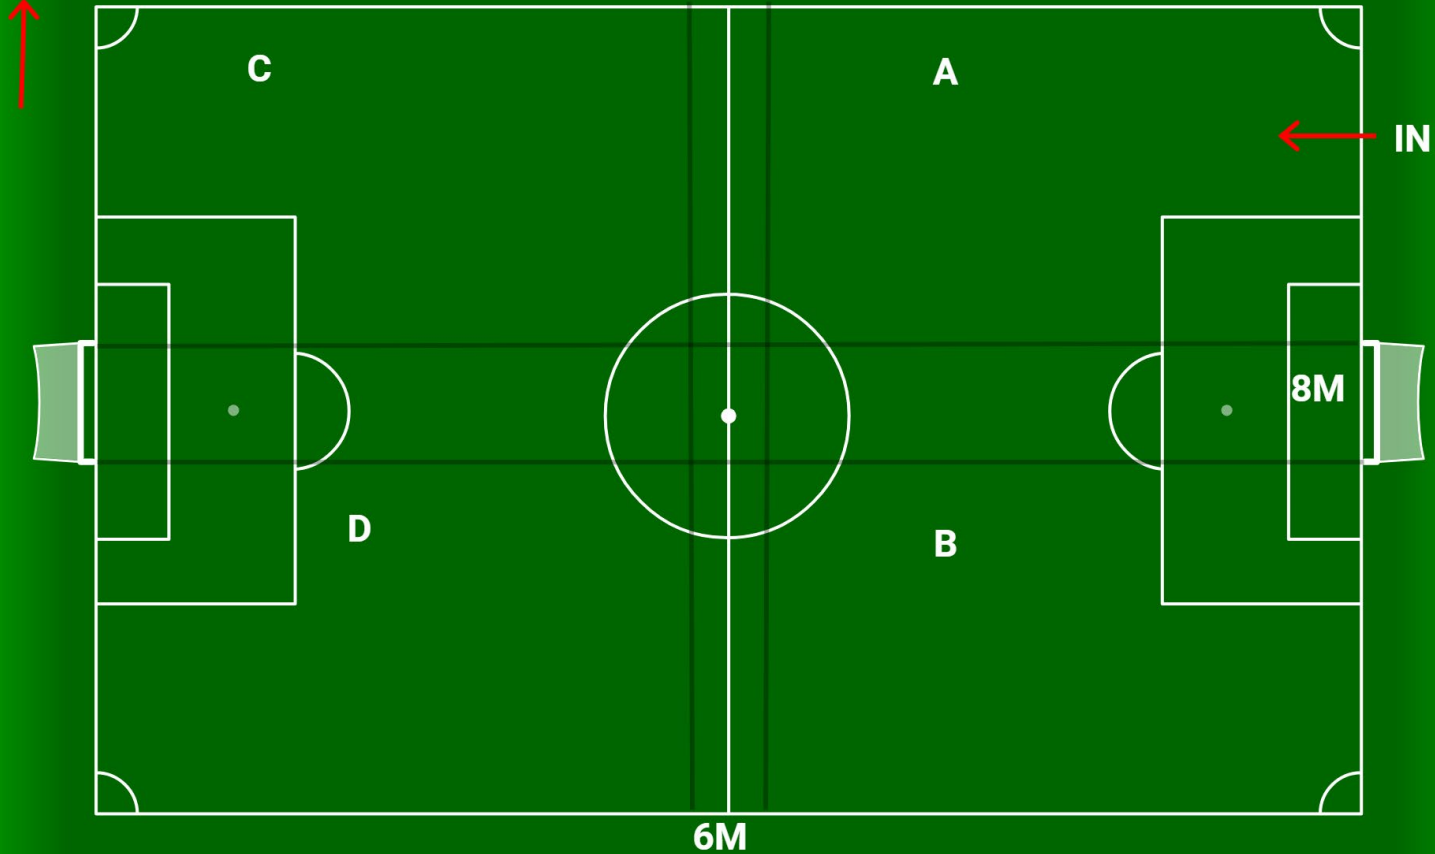

FC DURHAM ACADEMY

2021 RTP FIELD MAPS

OSHAWA CIVIC 2

1-4 GROUPS (BASED ON PERMITTED NUMBERS)

OUT

OSHAWA CIVIC 3

1-4 GROUPS (BASED ON PERMITTED NUMBERS)

OSHAWA CIVIC 4

1-4 GROUPS (BASED ON PERMITTED NUMBERS)

OSHAWA CIVIC 5

1-4 GROUPS (BASED ON PERMITTED NUMBERS)

ONTARIO TECH VASO FIELD

ATC Outdoor Field

IN

OUT

BAGS