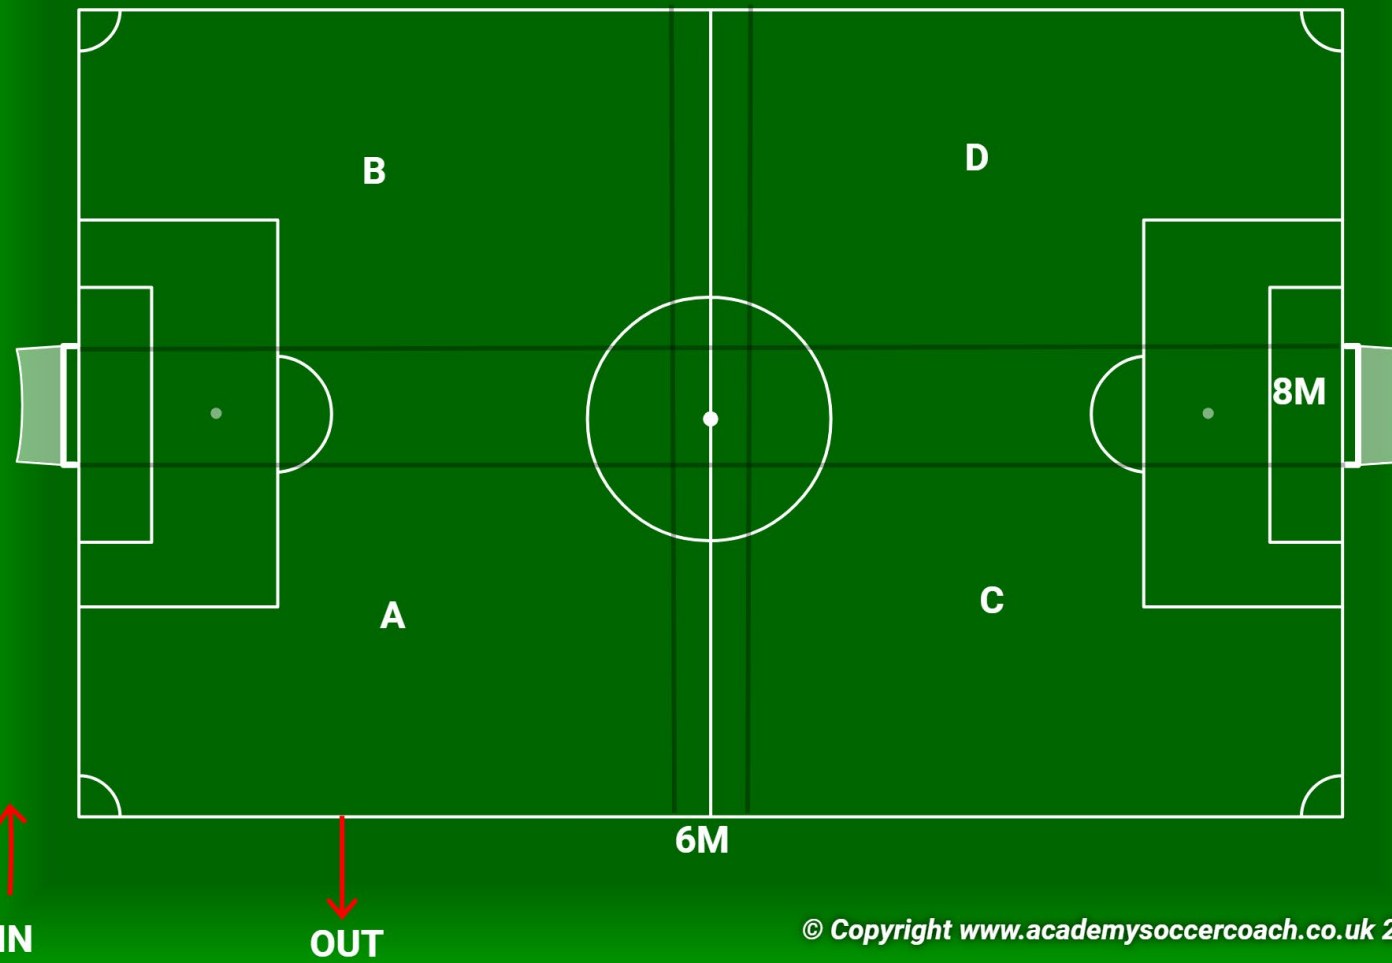

FC DURHAM ACADEMY

2021 RTP FIELD MAPS

OSHAWA CIVIC 2

1-4 GROUPS (BASED ON PERMITTED NUMBERS)

OUT

OSHAWA CIVIC 3

1-4 GROUPS (BASED ON PERMITTED NUMBERS)

OSHAWA CIVIC 4

1-4 GROUPS (BASED ON PERMITTED NUMBERS)

OSHAWA CIVIC 5

1-4 GROUPS (BASED ON PERMITTED NUMBERS)

ONTARIO TECH VASO FIELD

ATC Outdoor Field

IN

OUT

BAGS