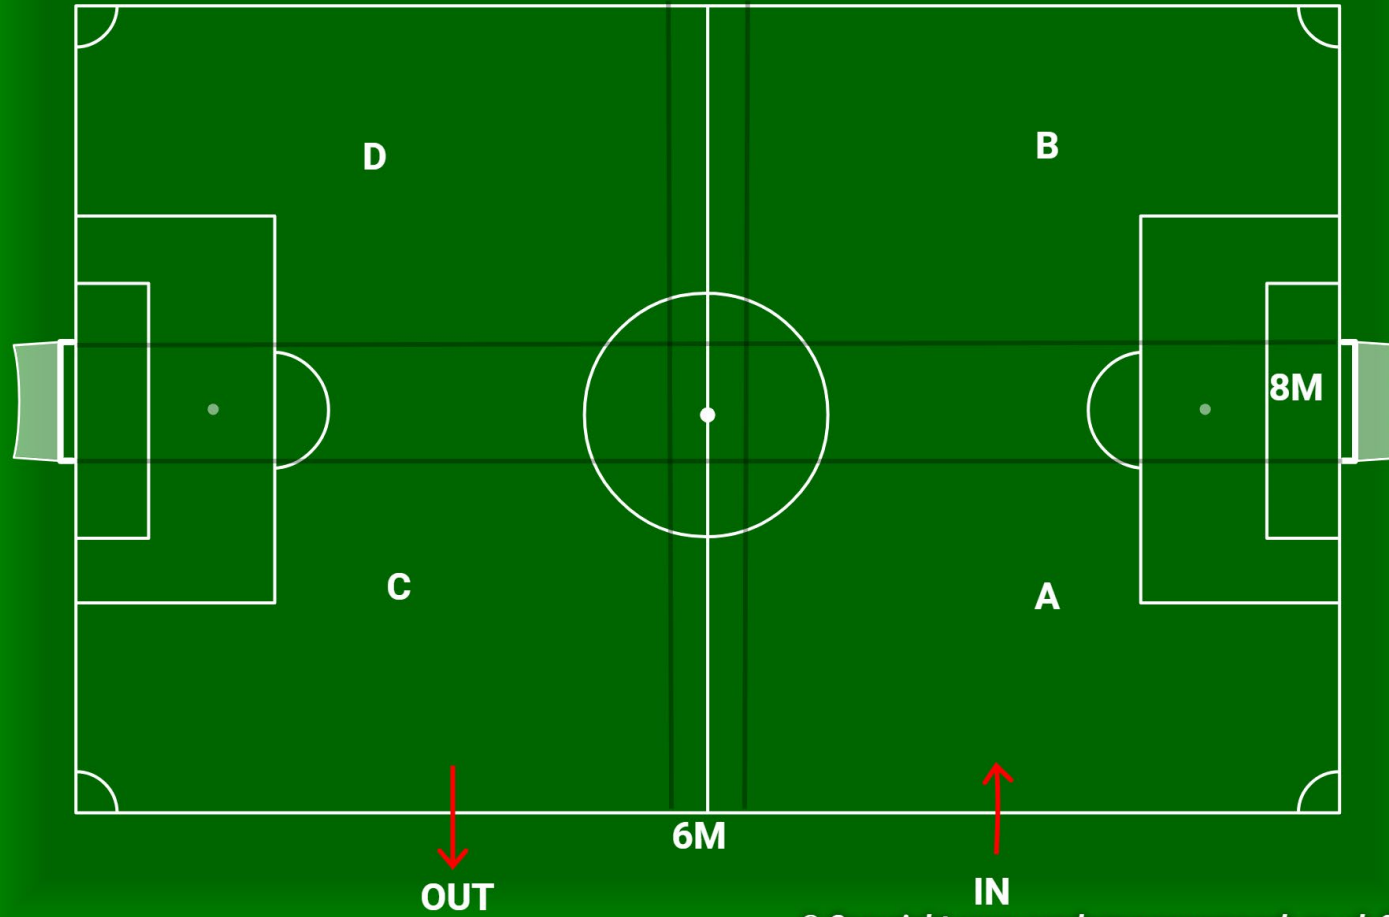

FC DURHAM ACADEMY

2021 RTP FIELD MAPS

OSHAWA CIVIC 2

1-4 GROUPS (BASED ON PERMITTED NUMBERS)

OUT

OSHAWA CIVIC 3

1-4 GROUPS (BASED ON PERMITTED NUMBERS)

OSHAWA CIVIC 4

1-4 GROUPS (BASED ON PERMITTED NUMBERS)

OSHAWA CIVIC 5

1-4 GROUPS (BASED ON PERMITTED NUMBERS)

ONTARIO TECH VASO FIELD

ATC Outdoor Field

IN

OUT

BAGS