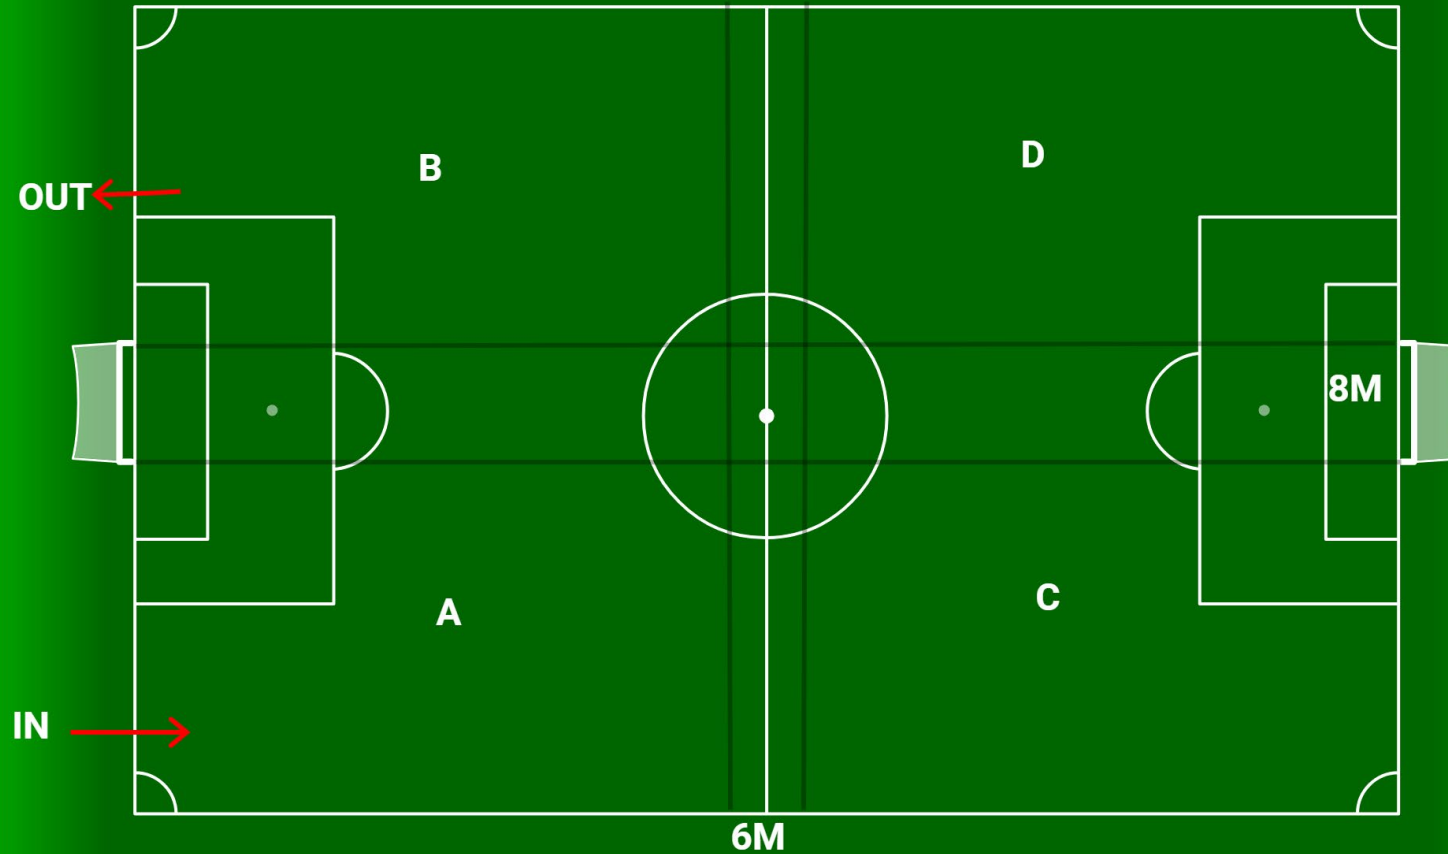

FC DURHAM ACADEMY

2021 RTP FIELD MAPS

OSHAWA CIVIC 2

1-4 GROUPS (BASED ON PERMITTED NUMBERS)

OUT

OSHAWA CIVIC 3

1-4 GROUPS (BASED ON PERMITTED NUMBERS)

OSHAWA CIVIC 4

1-4 GROUPS (BASED ON PERMITTED NUMBERS)

OSHAWA CIVIC 5

1-4 GROUPS (BASED ON PERMITTED NUMBERS)

ONTARIO TECH VASO FIELD

ATC Outdoor Field

IN

OUT

BAGS