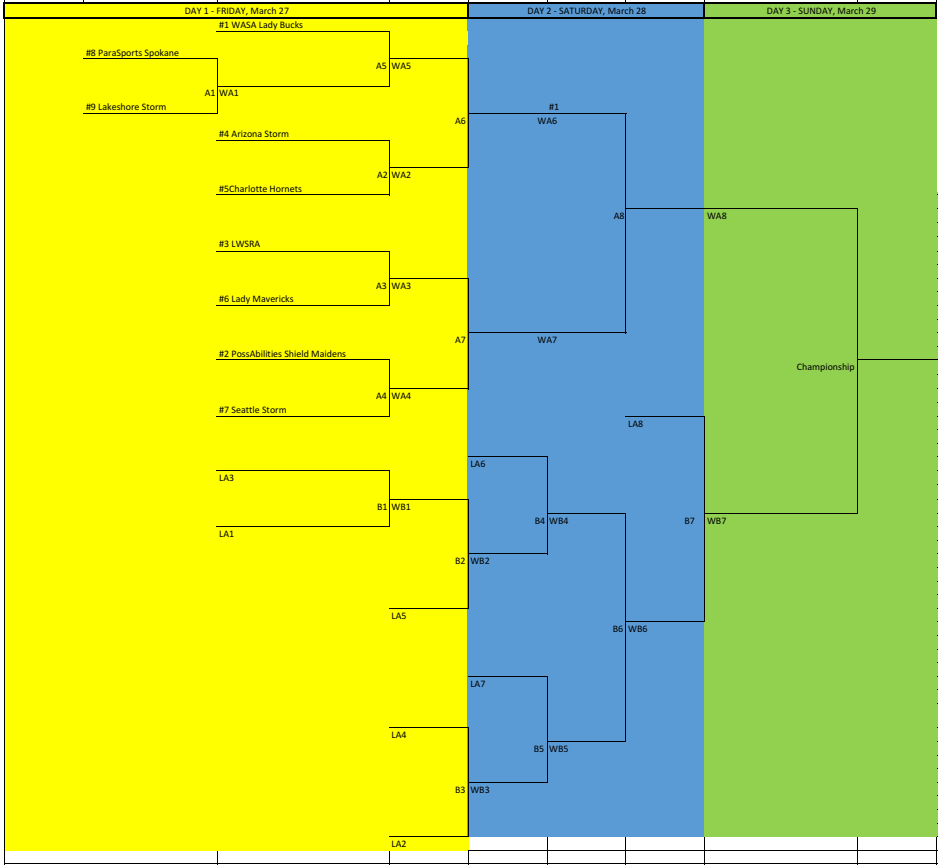

2020 NWBA Toyota Women's Wheelchair Basketball National Championships
March 27-29, 2020

GAME SCHEDULE			
Day	Time	Court 1	Court 2
FRIDAY	9:00AM	A1	A3
	11:00AM	A2	A4
	1:00PM	A5	B1
	3:00PM	B3	A7
	5:00PM	A6	B2
SATURDAY	9:00AM	B4	B5
	11:00AM	A8	C1
	1:00PM	B6	C2
	3:00PM	C4	C3
	5:00PM	B7	
SUNDAY	8:00AM	C5	
	10:00AM	Championship	
	TBD	Awards Ceremony	