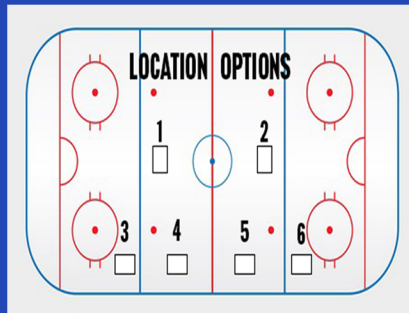

# DASHER BOARDS

SIZE: APPROX 3' X 5'

VISIBLE ALL YEAR

THREE YEAR CONTRACT

\$400 PER YEAR

-OR-

\$1100 FIRST YEAR (SAVINGS OF \$100)

**\*\*UPGRADE TO INCLUDE A DIGITAL AD FOR \$50/YR - THAT'S 1/2 THE STANDARD RATE\*\***

# ICE LOGOS

- 6 ON ICE LOCATIONS TO CHOOSE FROM

- 5' X 8' LOGO, OR 7' X 7' CIRCLE LOGO

- \$400 PER SEASON