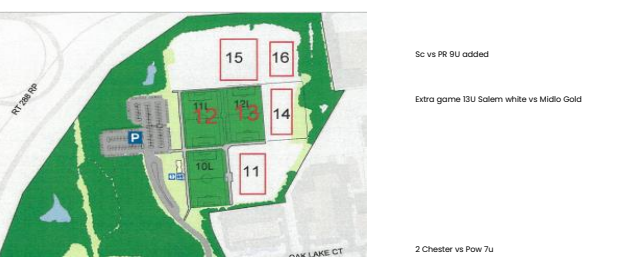

WEEK 5 - May 10, 2025 // **2 GAMES: SC 7U, Matoaca 9U, Wells 15U**											
RIVER CITY SPORTSPLEX - FIELD 10						RIVER CITY SPORTSPLEX - FIELD 12					
Time	Field A	A	Field B	B	Time	Field A	A	Field B	B		
9:00	7U	Salem vs Crenshaw	9U	Salem (Blue) vs Crenshaw (Red)	9:00	7U	Scott vs Providence	9U	Scott vs Providence		
10:00	7U	Salem (Blue) vs Beulah	9U	Salem (White) vs Crenshaw (Black)	10:00	13U	Scott vs Providence	11U	Scott vs Providence		
11:00	7U	Salem (White) vs Robious	13U	Salem (Blue) vs Robious (Orange)	11:00	7U	Jacobs vs Matoaca	15U	Scott vs Providence		
1:00	15U	Salem (Silver) vs Etrick (Black)	13U	Salem (White) vs Robious (Blue)	1:00	9U	Jacobs vs Matoaca	11U	Jacobs (Red) vs Matoaca (Weaver)		
2:00	7U	Chester vs Powhatan	15U	Salem (Blue) vs Harrowgate	2:00	13U	Jacobs vs Matoaca	11U	Jacobs (Black) vs Matoaca (RJ)		
3:00	9U	Chester vs Powhatan	15U	Salem (White) vs Midlo (Gold)	3:00	9U	Matoaca vs Robious	15U	Jacobs vs Matoaca