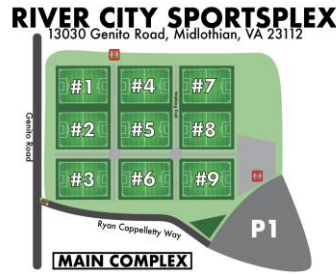

WEEK 2 - APRIL 19, 2025 // **2 GAMES: Wells 7U, Old Hundred 9U, Swift Creek 15U**											
RIVER CITY SPORTSPLEX - FIELD 5						RIVER CITY SPORTSPLEX - FIELD 7					
Time	Field A	A	Field B	B	Time	Field A	A	Field B	B		
9:00	7U	Swift Creek vs Salem (Blue)	7U	Swift Creek vs Salem	9:00	7U	Old Hundred vs Moseley	9U	Old Hundred vs Moseley (Black)		
10:00	7U	Salem (White) vs Jacobs (Black)	13U	Swift Creek (Red) vs Salem (White)	10:00	13U	Old Hundred vs Moseley	11U	Old Hundred (Blue) vs Moseley (Silver)		
11:00	7U	Salem (Silver) vs Wells (Blue)	13U	Swift Creek (Black) vs Salem (White)	11:00	7U	Old Hundred (Green) vs Moseley	15U	Old Hundred vs Clover Hill (Silver)		
1:00	15U	Harrowgate vs Swift Creek	9U	Swift Creek vs Salem (Blue)	1:00	7U	Hopkins vs Jacobs	9U	Hopkins vs Jacobs		
2:00	15U	Midlo (Navy) vs Salem (White)	9U	Salem (White) vs Crenshaw (Red)	2:00	7U	Hopkins vs Jacobs (Red)	13U	Hopkins vs Jacobs		
3:00	15U	Swift Creek vs Salem (Blue)	9U	Crenshaw (Black) vs Moseley (Silver)	3:00	7U	Crenshaw vs Matoaca (Weaver)	15U	Beulah vs Jacobs