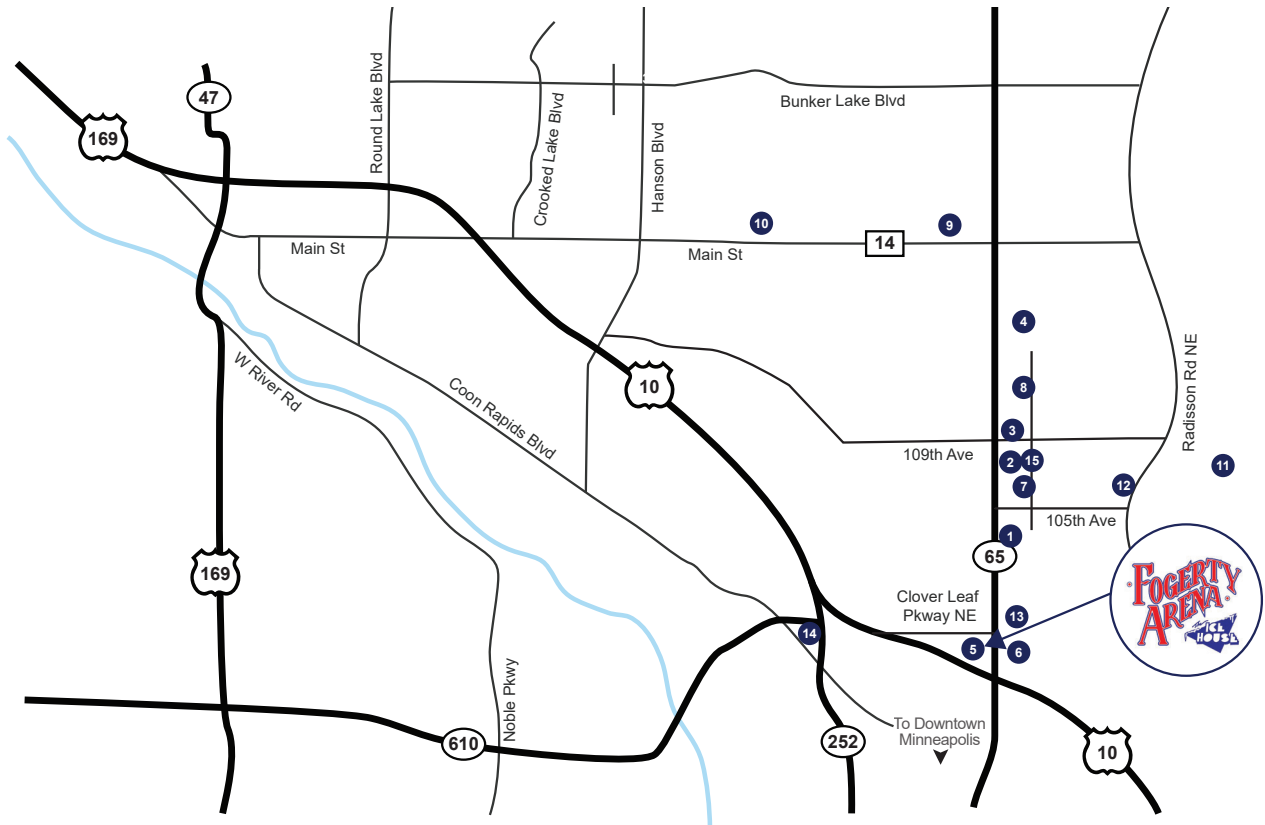

- 8 - The Tavern Grill** (2.6 miles from Fogerty Arena)
American Cuisine
 10950 Club W Pkwy NE #280 | Blaine, MN 55449
 P. (763) 398-8100 | www.thetaverngrill.com

- 9 - Roadside** (4.5 miles from Fogerty Arena)
American Cuisine, Craft Beer
 12530 Ulysses St NE | Blaine, MN 55434
 P. (763) 710-4804 | www.theroadsidemn.com

- 10 - Kendall's Tavern & Chophouse** (7.2 miles from Fogerty Arena)
American Cuisine, Golf Course
 12800 Bunker Prairie Rd NW | Coon Rapids, MN 55448
 P. (763) 755-1234 | www.kendallstc.com

- 11 - Lucy's Burgers** (8.3 miles from Fogerty Arena)
American Cuisine
 4365 Pheasant Drive NE | Blaine, MN 55449
 P. (763) 762-7140 | www.lucysburgers.com

- 12 - Topsy Steer/Invictus** (3.1 miles from Fogerty Arena)
American Cuisine and Brewery
 2025 105th Ave NE | Blaine, MN 55449
 P. (763) 208-3063 | www.invictusbrewingco.com

- 13 - Acapulco** (.5 miles from Fogerty Arena)
Mexican Cuisine
 9360 Baltimore St N | Blaine, MN 55449
 P. (763) 795-0347 | www.acapulcomn.com

- 14 - Muddy Cow** (2.8 miles from Fogerty Arena)
American Cuisine
 133 Coon Rapids Blvd | Coon Rapids, MN 55433
 P. (763) 205-1681 | www.muddycowbar.com/coon-rapids

- 12 - Buffalo Wild Wings** (2.5 miles from Fogerty Arena)
American Cuisine
 1540 109th Ave N | Blaine, MN 55449
 P. (763) 783-4515 | www.buffalowildwings.com