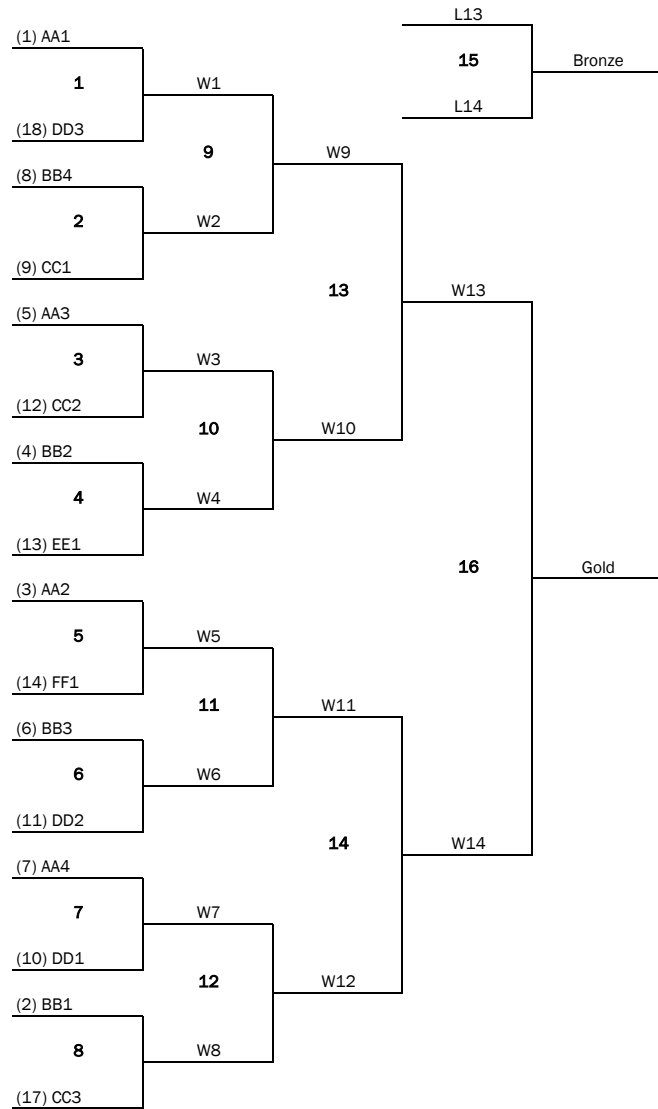

Division: **15UG - D2T1**