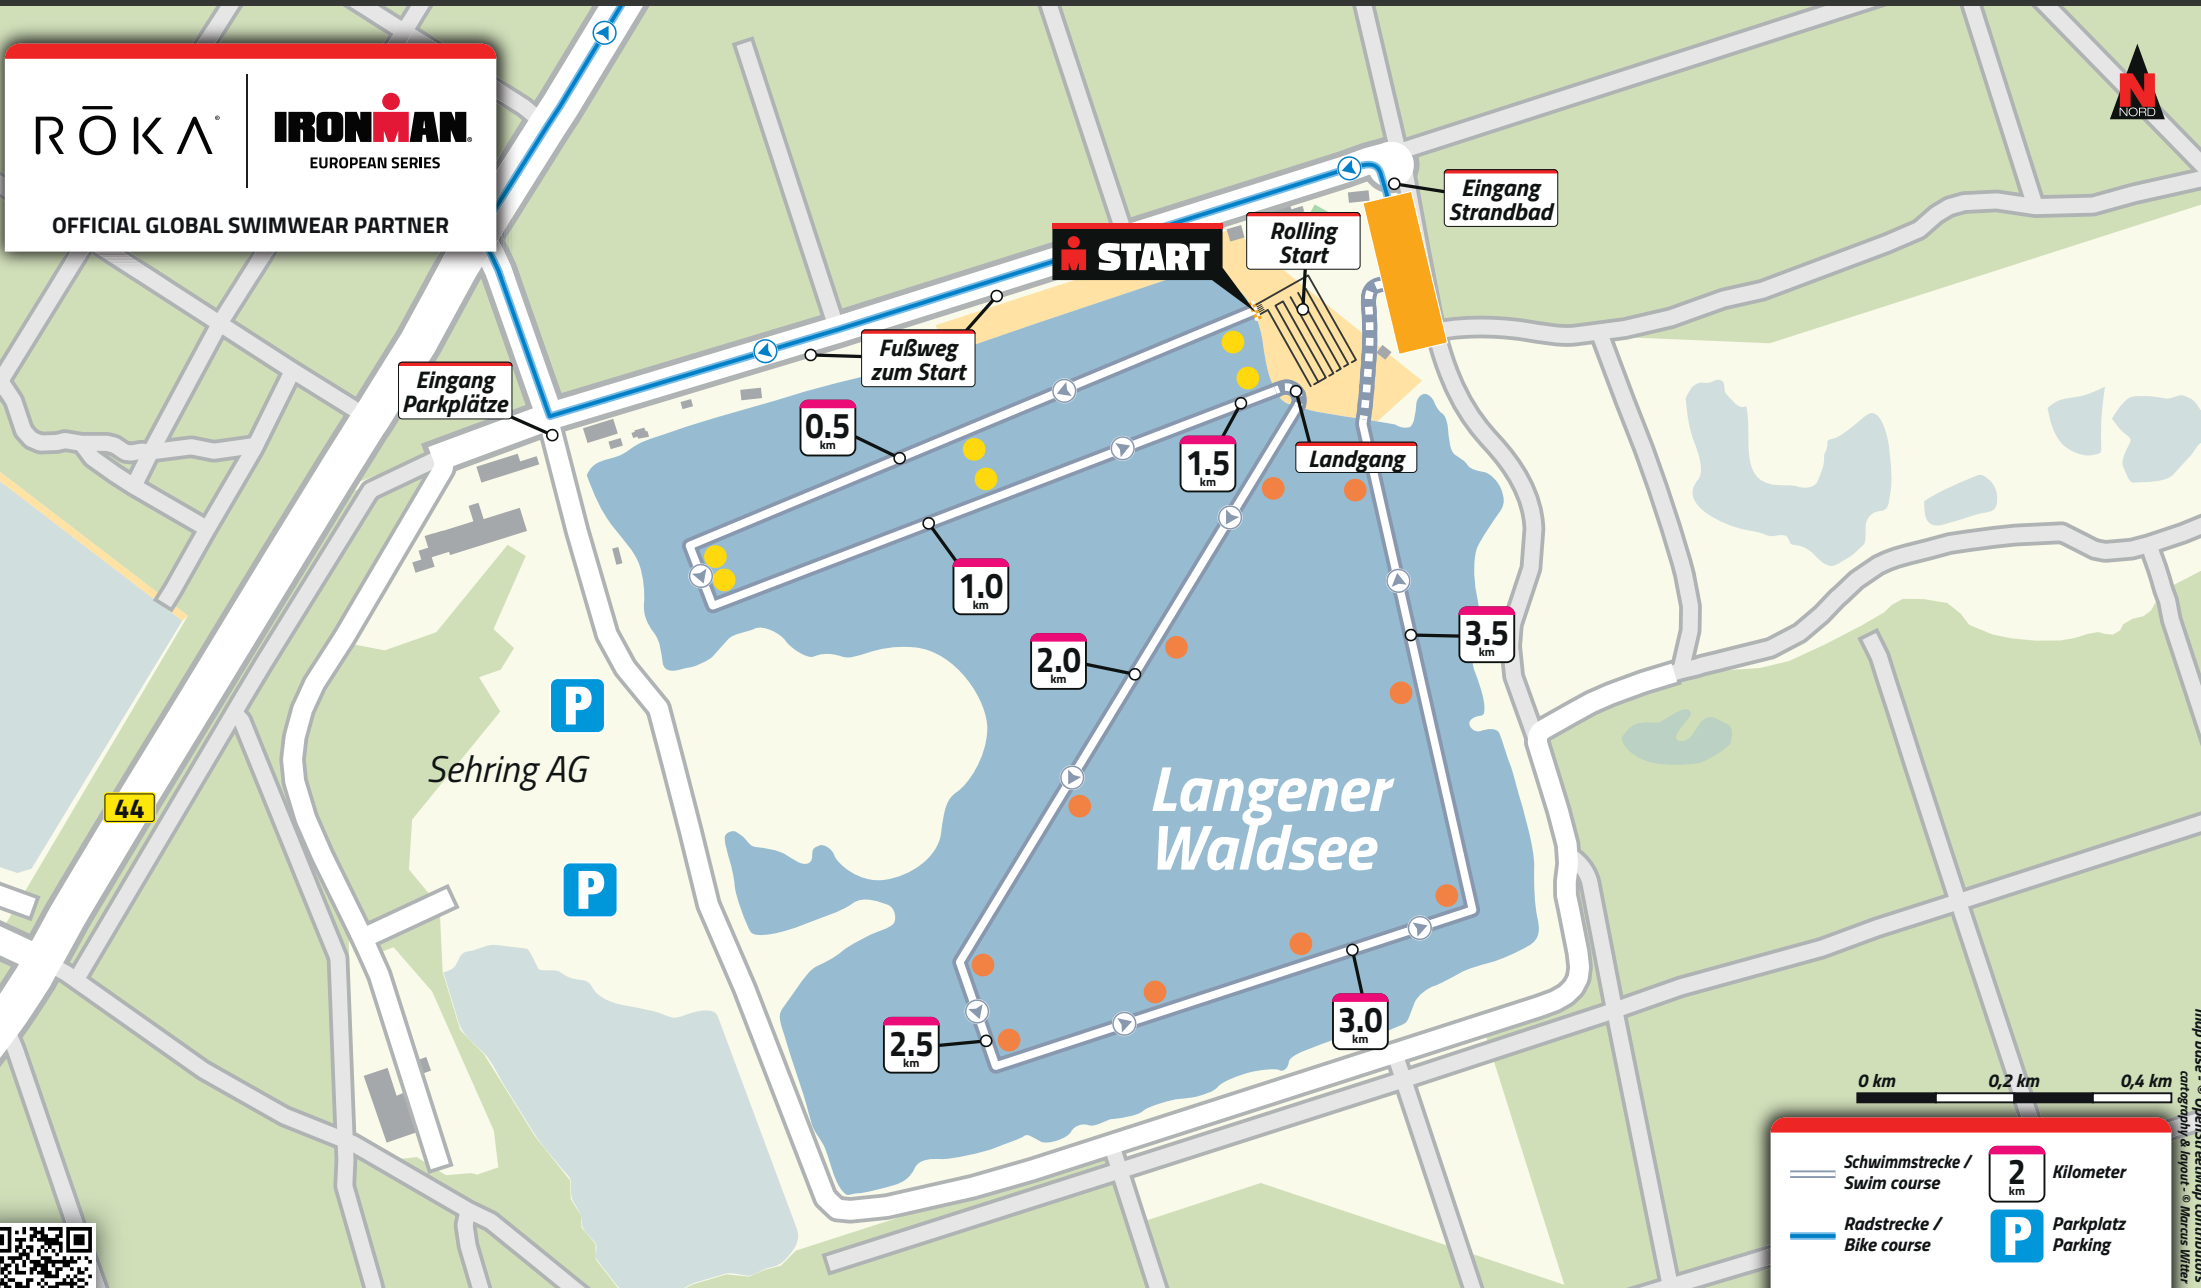

SCHWIMMSTRECKE / SWIM COURSE

1 Runde / 1 loop

Streckenlänge / course distance - 3.8 km

RÖKA | **IRONMAN**
EUROPEAN SERIES
OFFICIAL GLOBAL SWIMWEAR PARTNER

	Schwimmstrecke / Swim course		Kilometer
	Radstrecke / Bike course		Parkplatz Parking