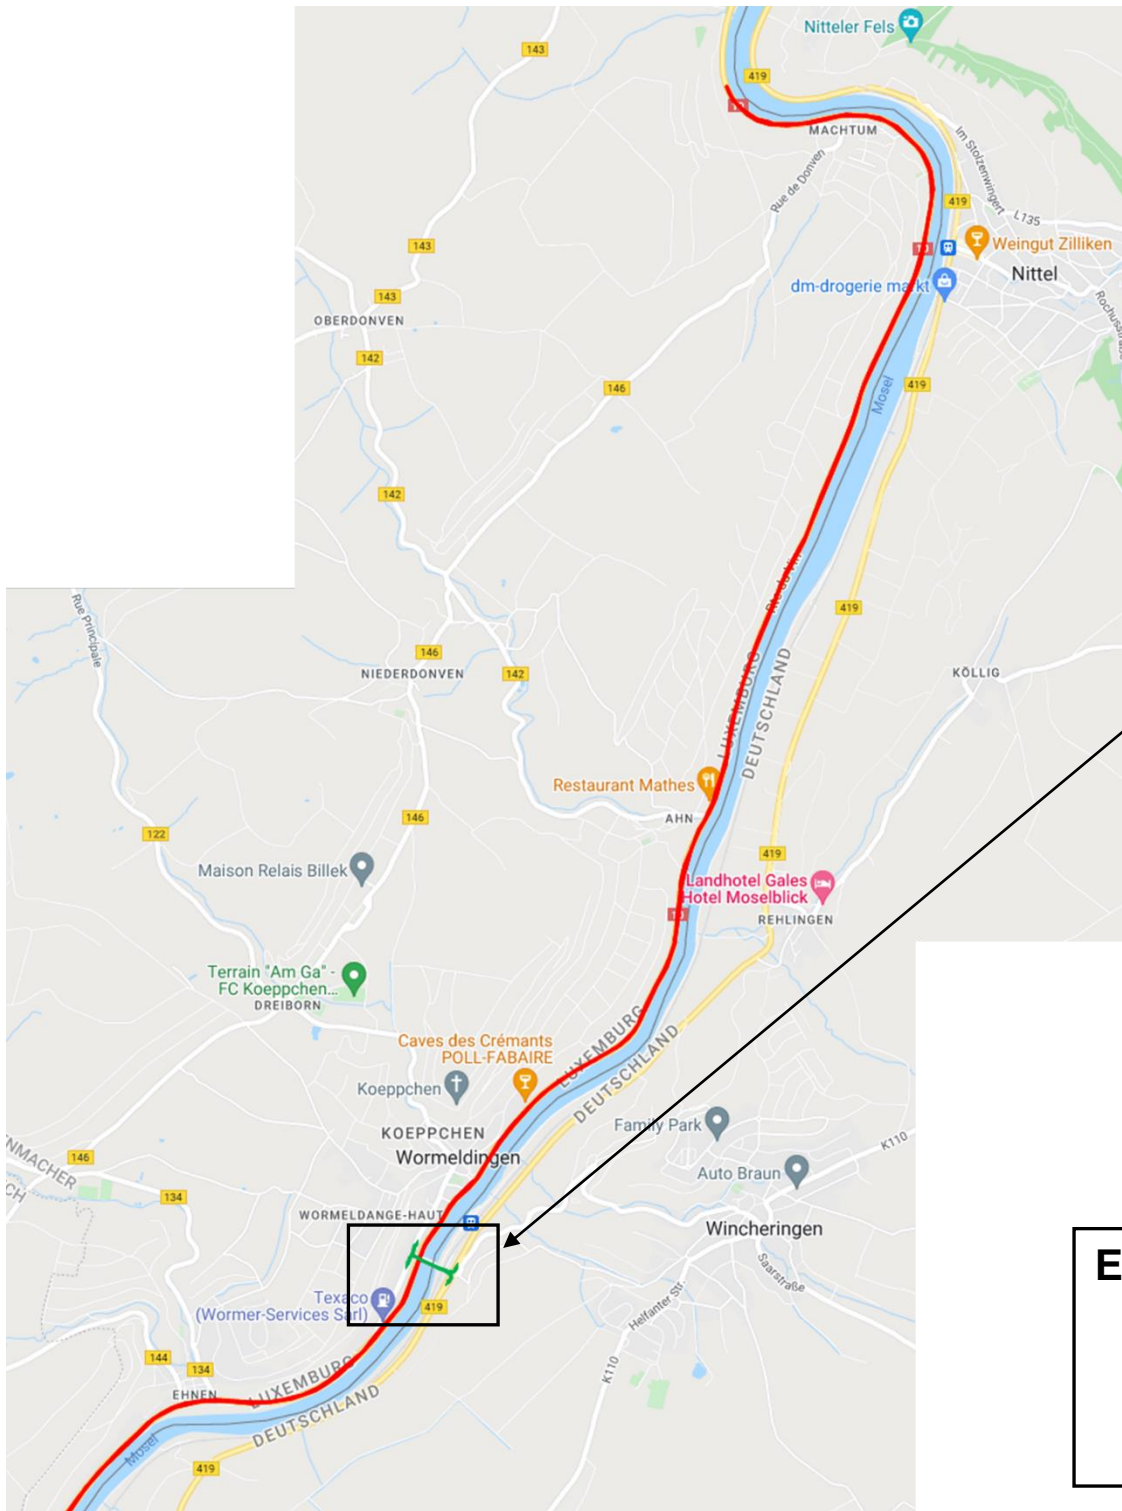

on Sunday, June 18, 2023 it's that time again: about 2500 triathletes from different nations will face the challenges of the now 10th edition of the IRONMAN 70.3 Luxembourg - Région Moselle to get one of the coveted starting places for the 2023 Vinfast IRONMAN 70.3 World Championship Lahti, Finland.

If you already know the evening before the race that you will have to drive to the other side of the race course on race day, please plan accordingly and park your car there the evening before if necessary. On the following page you can see how to get to and from the Wormeldingen area. Please note that residents of the Route du Vin in the villages of Ehnen, Ahn and Machtum will not be able to enter or leave their houses and apartments by car on race day. The same applies to the parking lots along the Moselstraße.

In the following information you can also find out which other roads in the area around Wormeldingen are affected by the closure and which alternative routes are recommended. In addition, you can obtain further information from your local public order office, on our homepage, which you can access via the link shown below, or via our interactive map, which you can access via the QR code shown below. Your local administration of the Ponts et Chaussées, or Police Grand-Ducale will also be happy to help you.

Closed route

Vehicle crossing

Expected road closure: 18.06.2023

- **Start: 8:00 am**
- **End: approx. 10 min after passage of the last cyclist (approx. 12:30 pm)**