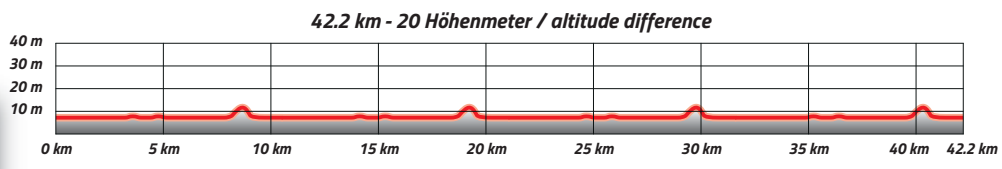

HOKA
OFFICIAL RUNNING SHOE

IRONMAN
GLOBAL SERIES

- Schwimmstrecke / Swim course
- Radstrecke / Bike course
- Laufstrecke / Run course
- 6 km Kilometer
- Verpflegung Aid station
- Gatorade Maurten
- Energy Station
- Wasser Water station