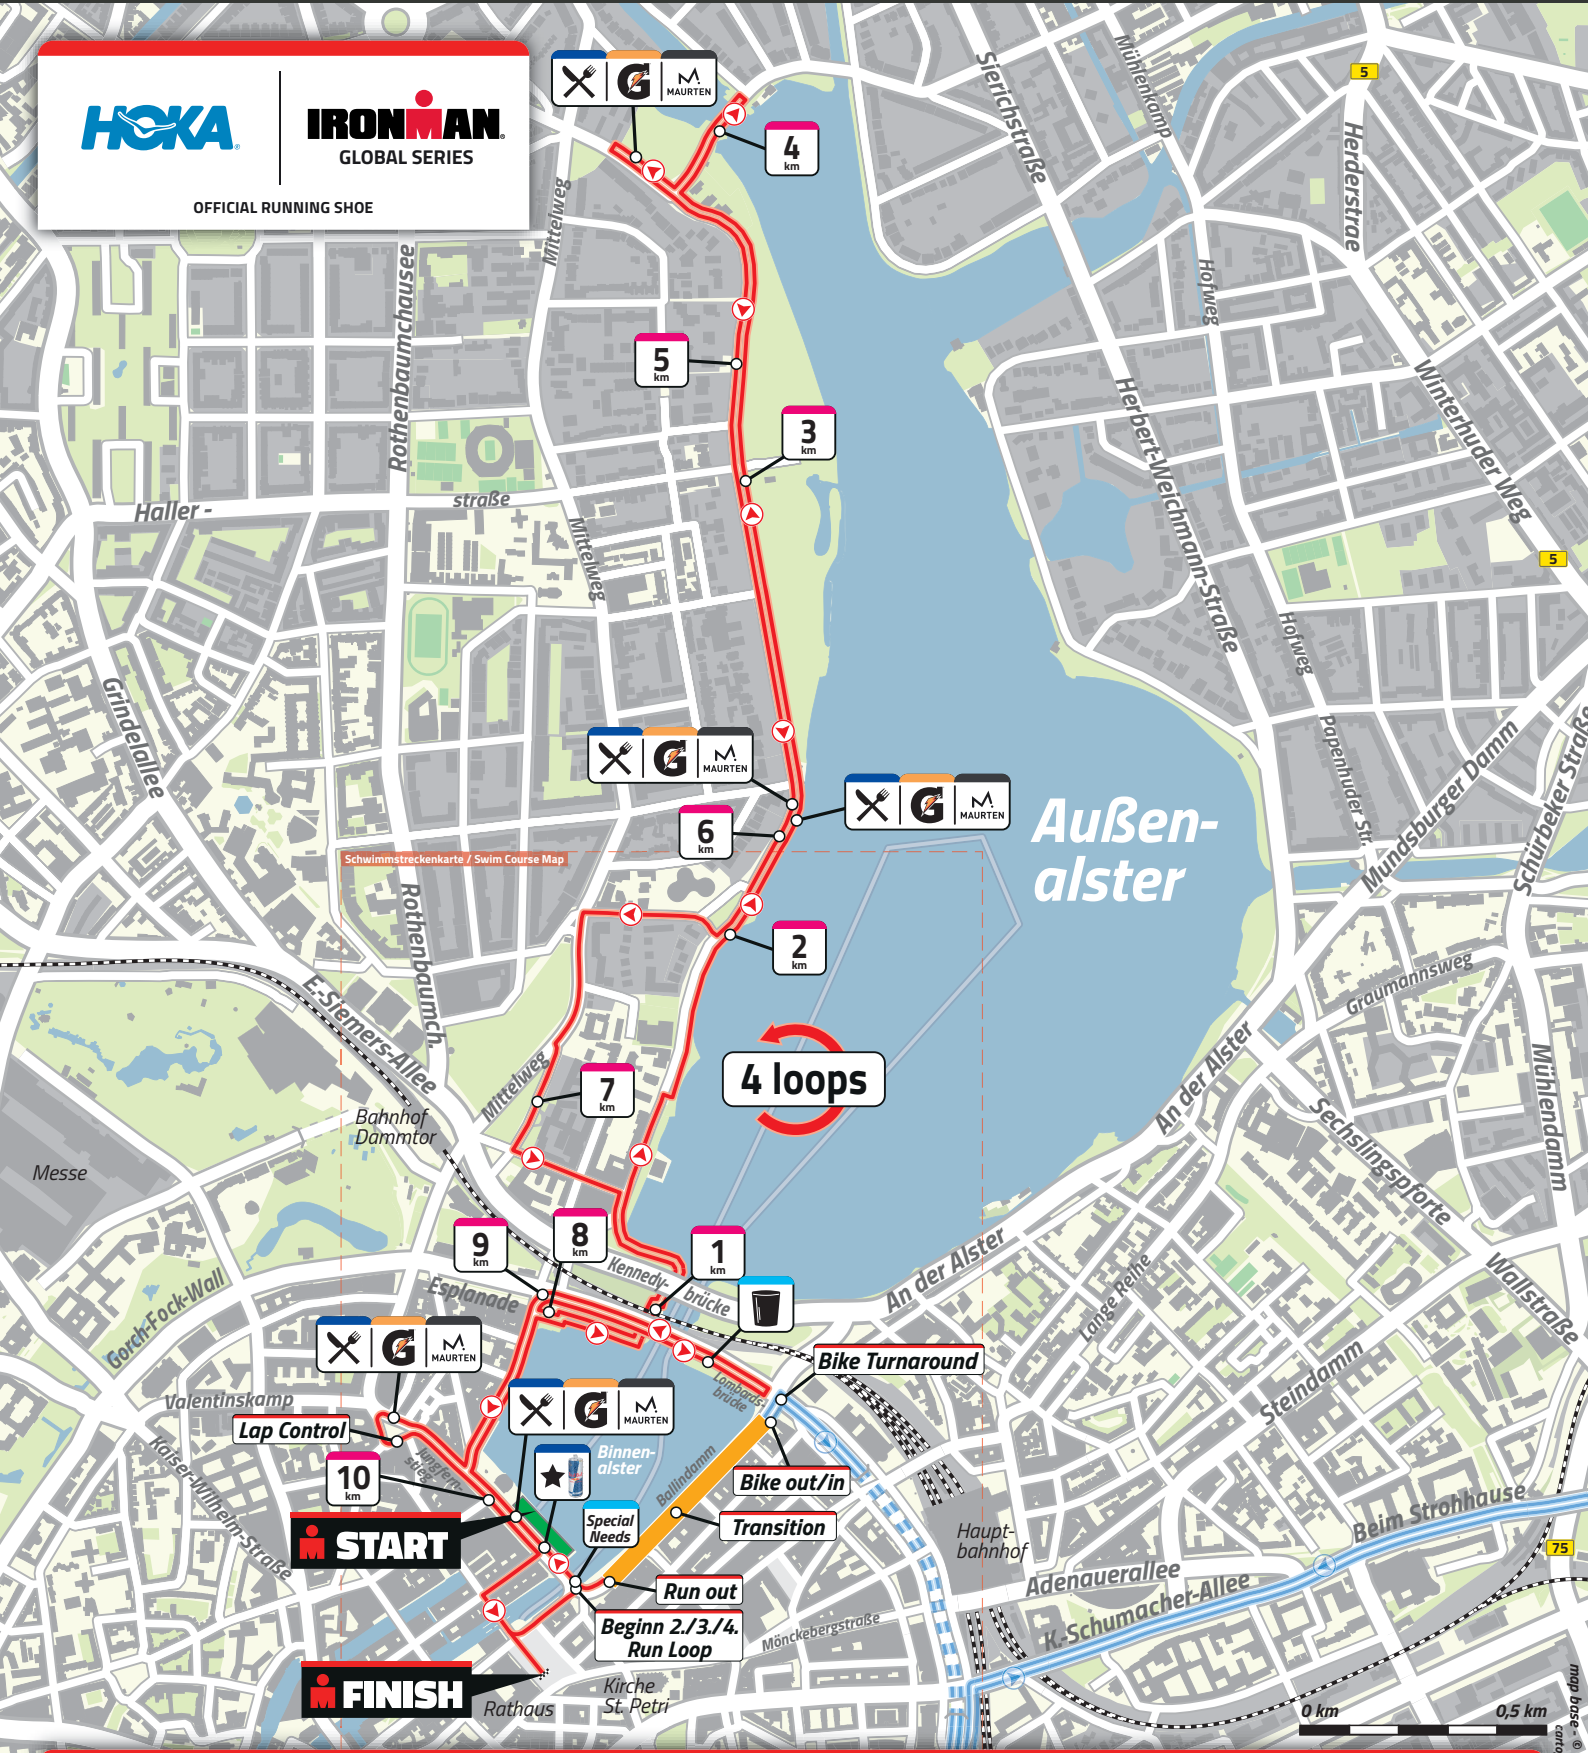

HOKA
OFFICIAL RUNNING SHOE

IRONMAN
GLOBAL SERIES

- Schwimmstrecke / Swim course
- Radstrecke / Bike course
- Laufstrecke / Run course
- 6 km Kilometer
- Verpflegung Aid station
- Gatorade Maurten
- Energy Station
- Wasser Water station