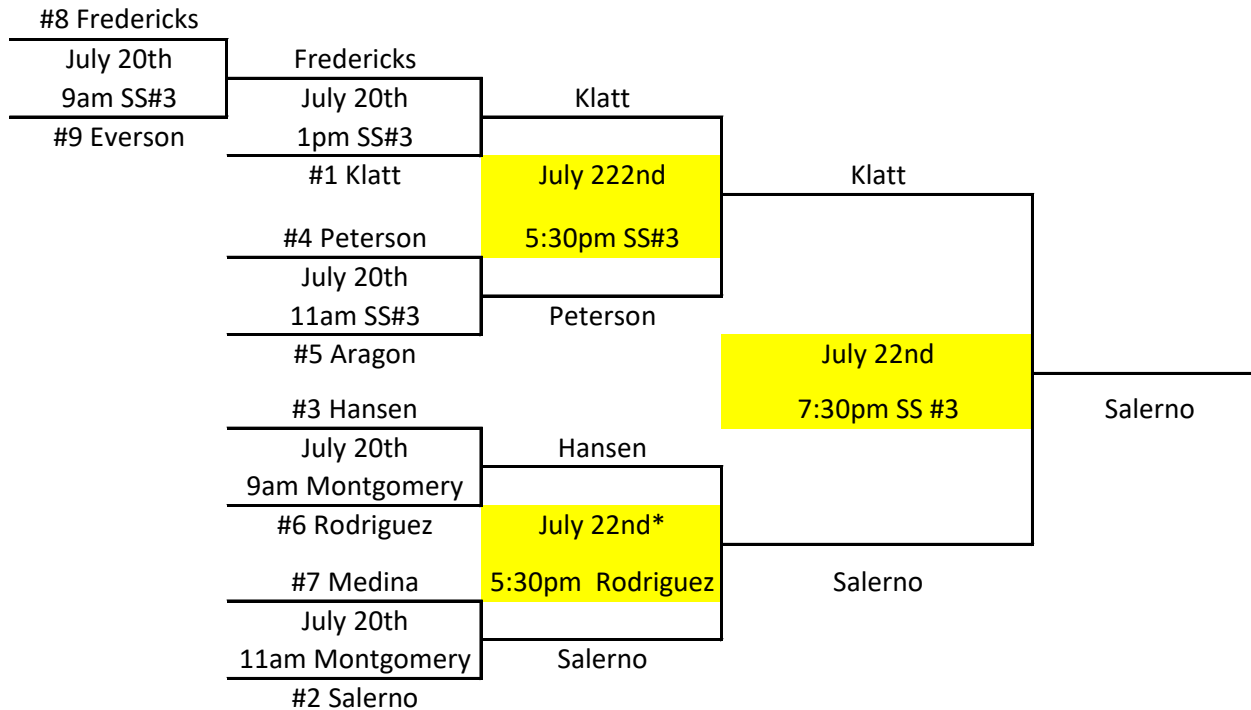

# 2019 10 Year Old Rec. Tournament

## Single Elimination Bracket

- Games may start up to 15 minutes early
- Higher seed is home team
- Flip for Championship game
- CA. tie breaker if after regulation game is tied
- 1:45 time limit, no new inning after 1:45
- No Infield Warm ups
- Rec. Tournament rules are in effect
- 2 innings per game per pitcher

\* Suspended Game - pick up where the game left off -players not there on Saturday can be added to the end of the line-up. If a player is not able to play on Monday, the line up will move up. Runners must be placed where they were at the time of the called game, the batter must assume the count when the game was called