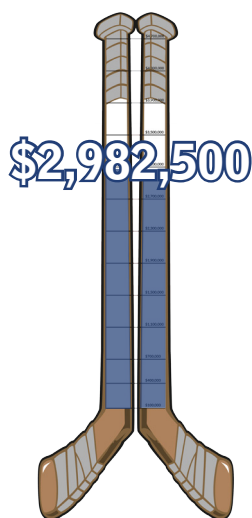

The BCA Bulletin

Proud to be your source for all-things BCA

BYHA & BCAC
Team Goal
\$4,700,000

bemidjiyouthhockey.org

IDEA CORNER

THE DIME Challenge

One 16oz bottle filled with dimes adds up to **\$100**
Challenge your player to start collecting for the rink.

An inside peek...

January 2020

Second level mezzanine area

Built in 2000, the current arena was an empty shell for two years before enough money was raised to finish the interior. Even then, only practices were able to be held until the locker rooms and bathrooms were installed. Both BYH & BHS were finally able to host games starting the 2008/09 season, the same year the beautiful lobby, concession area and gorgeous front entrance was constructed. The upper level mezzanine was enclosed and completed in 2012 giving spectators a warm, comfortable place to view games. The BCA is a beautiful, one-of-a-kind arena.