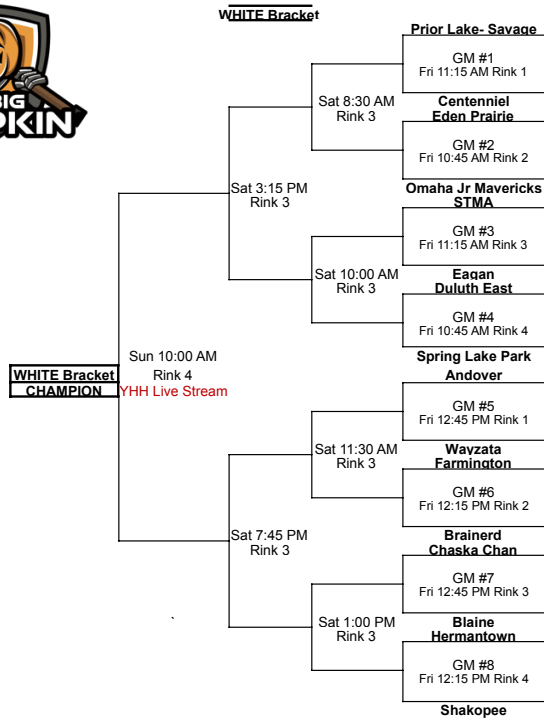

2023 BIG Pumpkin PeeWee Invitational

Friday Morning Games

Winners of the Friday morning games move to play-in for ORANGE and BLACK brackets.  
 Losers of the Friday morning games move to play-in for WHITE brackets.

Graham Arena

570 Fairgrounds Avenue SE  
 Rochester, MN 55904

Friday Afternoon Games

Winners move to BLACK Brackets / Losers move to ORANGE Brackets

**3rd Place WHITE Bracket**

Crossover WHITE Bracket

**3rd Place ORANGE Bracket**

Crossover ORANGE Bracket

**3rd Place Black Bracket**

Crossover BLACK Bracket