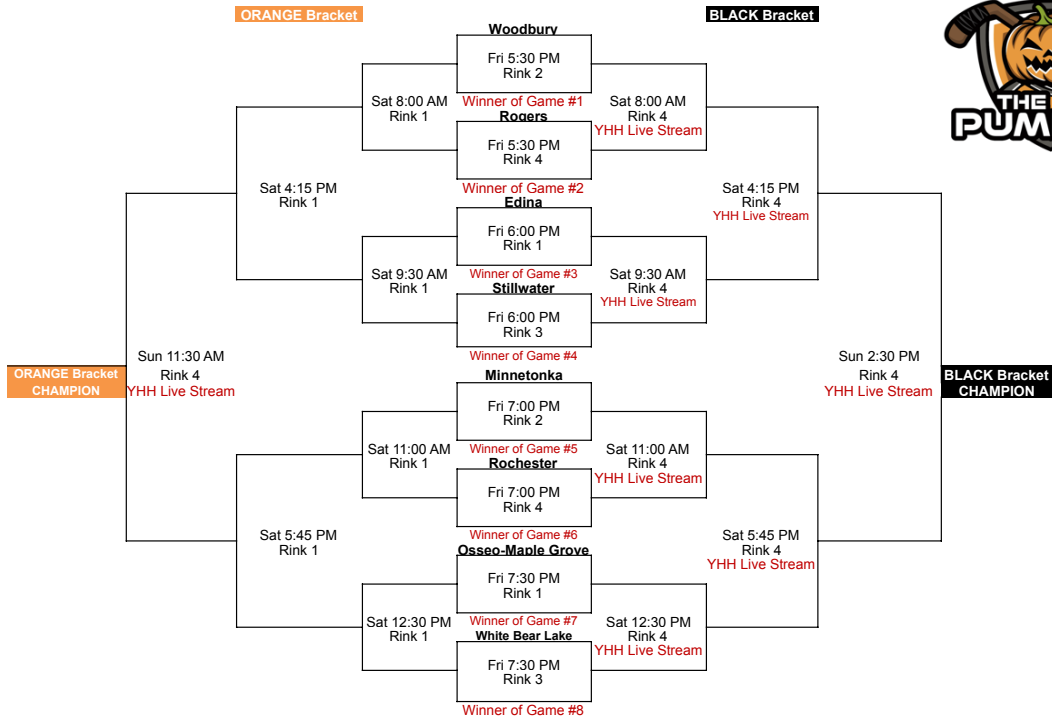

2023 BIG Pumpkin PeeWee Invitational

Friday Morning Games

Winners of the Friday morning games move to play-in for ORANGE and BLACK brackets.  
 Losers of the Friday morning games move to play-in for WHITE brackets.

Graham Arena

570 Fairgrounds Avenue SE  
 Rochester, MN 55904

Friday Afternoon Games

Winners move to BLACK Brackets / Losers move to ORANGE Brackets

**3rd Place WHITE Bracket**

Crossover WHITE Bracket

**3rd Place ORANGE Bracket**

Crossover ORANGE Bracket

**3rd Place Black Bracket**

Crossover BLACK Bracket