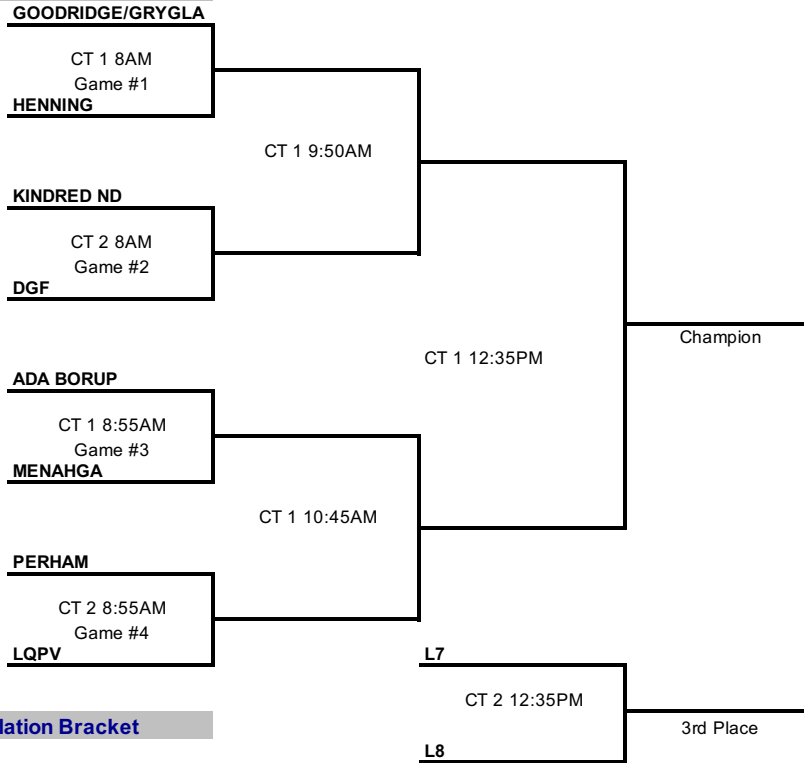

BREAKDOWN SUMMER SERIES

Welcome to the
Breakdown's 2021
Summer
Showcases!

Championship Bracket

ILS VARSITY HOOSIE

Consolation Bracket

COURT LOCATIONS

Moorhead High School Courts 1-2

Results will be posted online at: