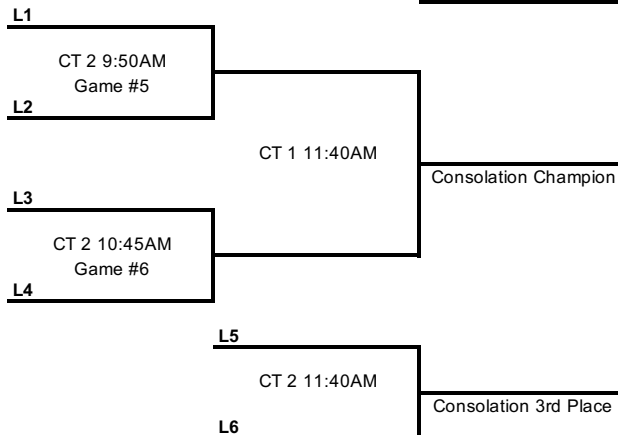

BREAKDOWN SUMMER SERIES

Welcome to the
Breakdown's 2021
Summer
Showcases!

Championship Bracket

ILS VARSITY HOOSIE

Consolation Bracket

COURT LOCATIONS

Moorhead High School Courts 1-2

Results will be posted online at: