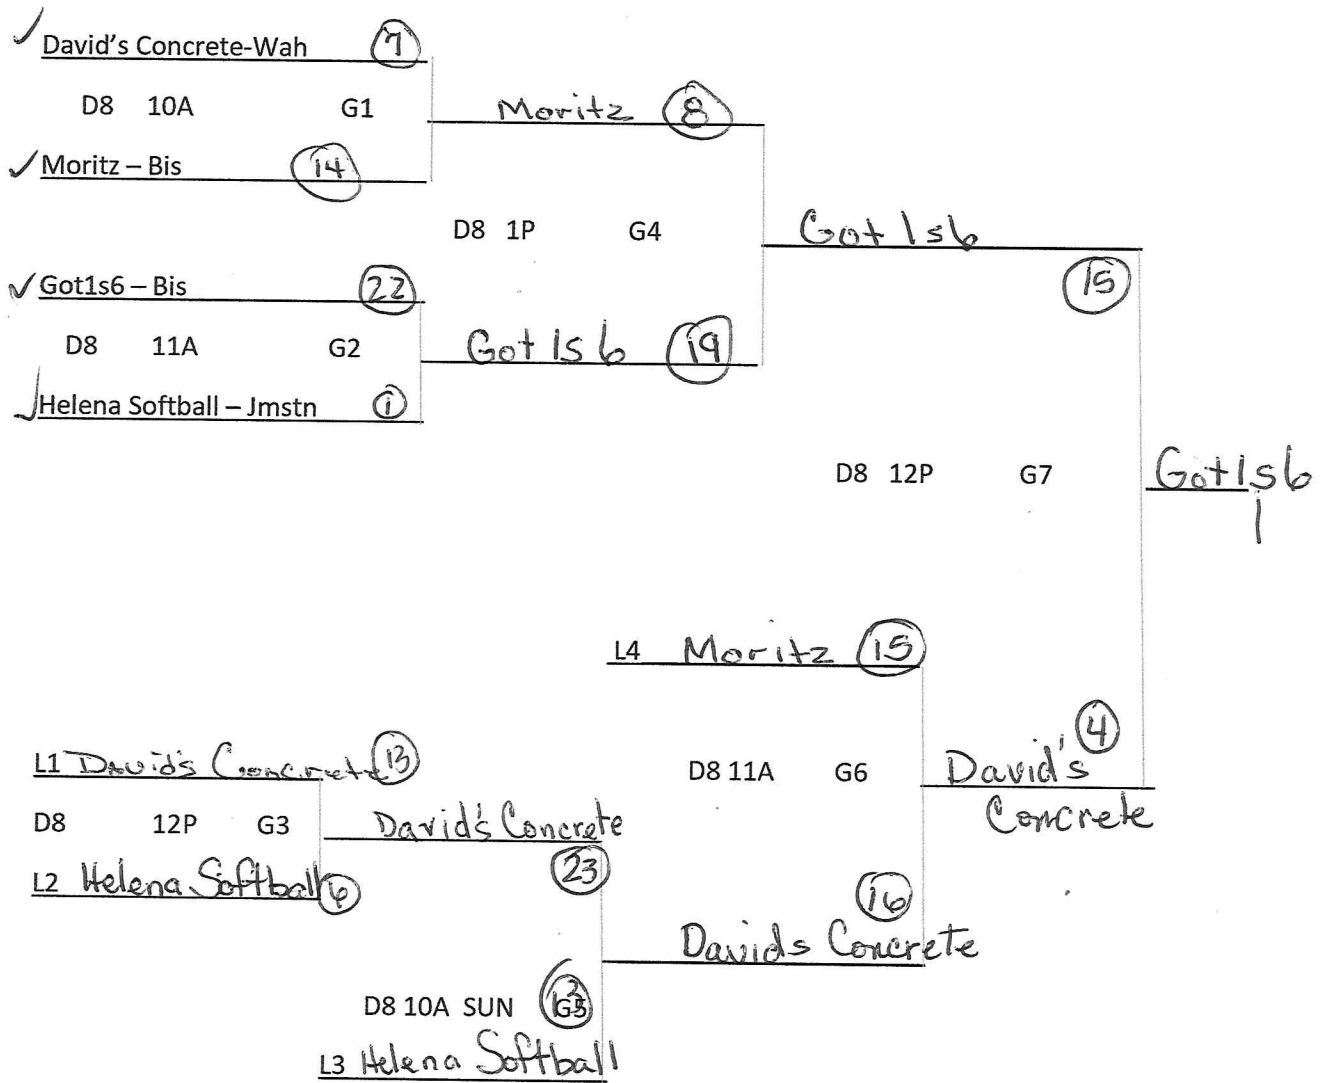

ND WOMEN'S MASTERS DIV 1/AUGUST 17 & 18,2019/BISMARCK, ND

Tournament Director Susan Heilman 701-426-4687

Clem Kelley Complex

If game if winner's first loss - D8 at 1P

WOMEN'S MASTERS DIV 3/AUG 17 & 18, 2019/BISMARCK, ND

Tournament Director Susan Heilman/701-426-4687 - Clem Kelley

ND WOMEN'S MASTERS DIV 4/AUGUST 17 & 18, 2019/BISMARCK, ND

Tournament Director Susan Heilman 701-426-4687

Clem Kelley Complex

If game if winner's first loss - D3 at 12p

1. Tom's Elec.
2. Arrowwood