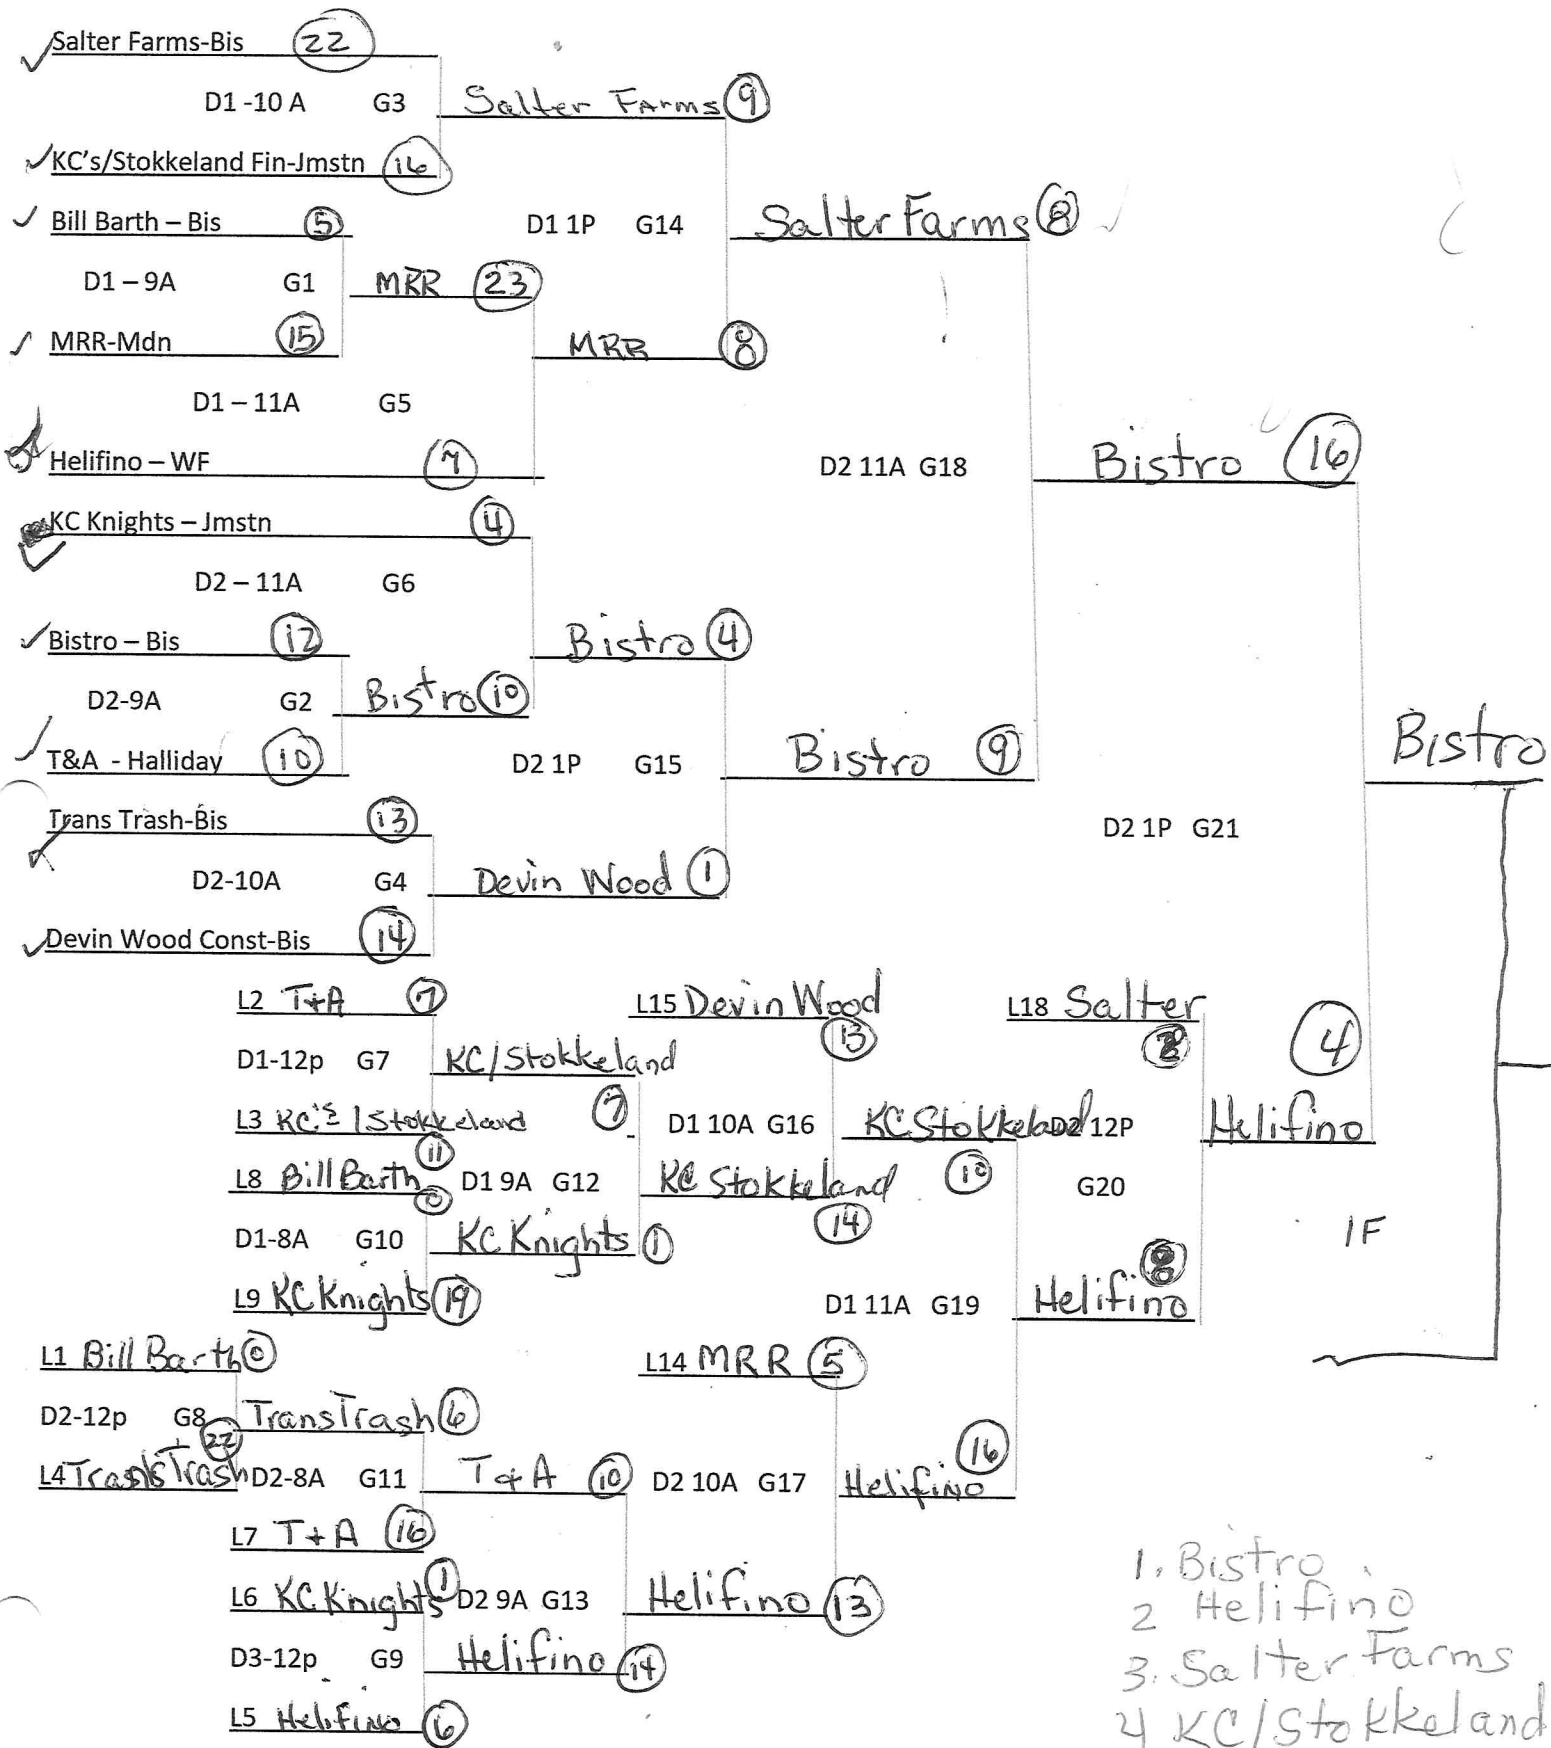

ND WOMEN'S MASTERS DIV 1/AUGUST 17 & 18,2019/BISMARCK, ND

Tournament Director Susan Heilman 701-426-4687

Clem Kelley Complex

If game if winner's first loss - D8 at 1P

WOMEN'S MASTERS DIV 3/AUG 17 & 18, 2019/BISMARCK, ND

Tournament Director Susan Heilman/701-426-4687 - Clem Kelley

ND WOMEN'S MASTERS DIV 4/AUGUST 17 & 18, 2019/BISMARCK, ND

Tournament Director Susan Heilman 701-426-4687

Clem Kelley Complex

If game if winner's first loss - D3 at 12p

1. Tom's Elec.
2. Arrowwood