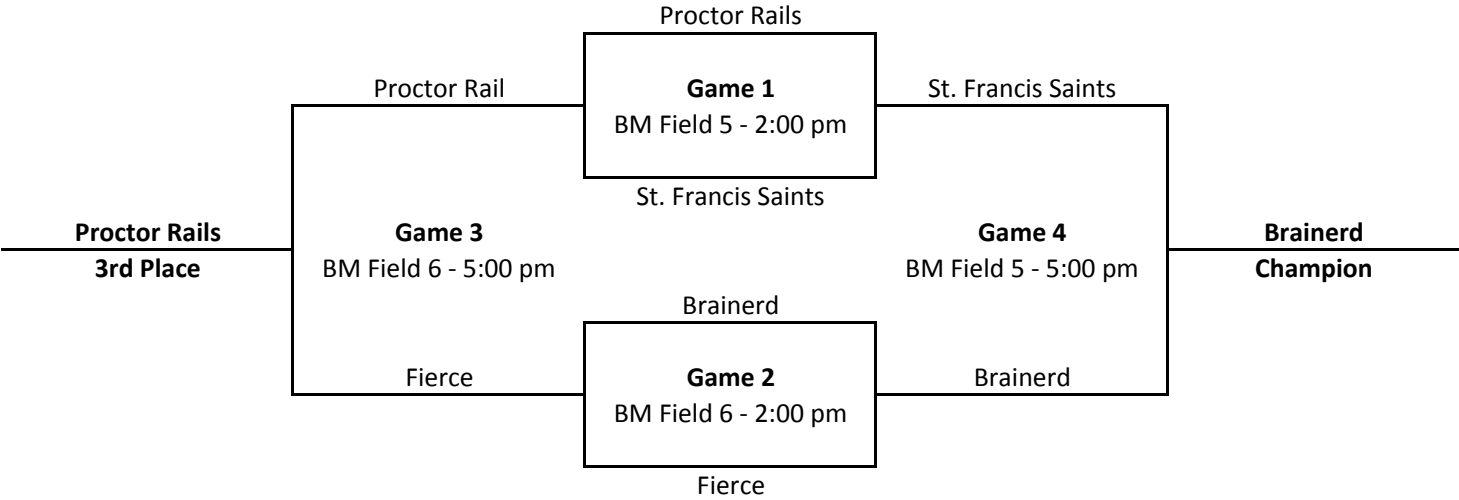

# 18U Gold Bracket

Bentfield Mills Park - Family Rec Concessions (1)