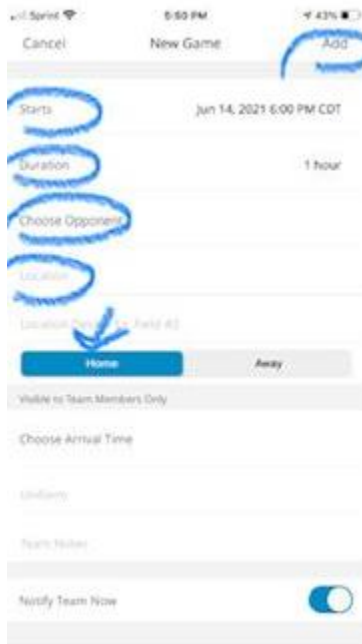

Game Status:

Scores: at
 Wayzata New Ulm Legion Gold Post 132

Comment:

Save

3. To edit a game... just use the app. So much easier!

Entering games Via the App.

1. Find the Sports Engine app in your app store and download.

2. Sign in with the same information you would on the web site. On the bottom left of your screen there will be a star labeled teams. If you click on the star you can search for the teams.

3. Once you have your team loaded, click on it and you will see this screen. From here you can do multiple things, including message the team (if everyone is loaded with emails). Click on the schedule.

4. On this view you will see upcoming games as well as the little blue circle with a + sign. Click on that.

5. You will have the option to enter a new game or event. Click on New Game

6. Enter all the required fields. And click Add in the top right corner when finished. You just added a game on the Sports Engine App!