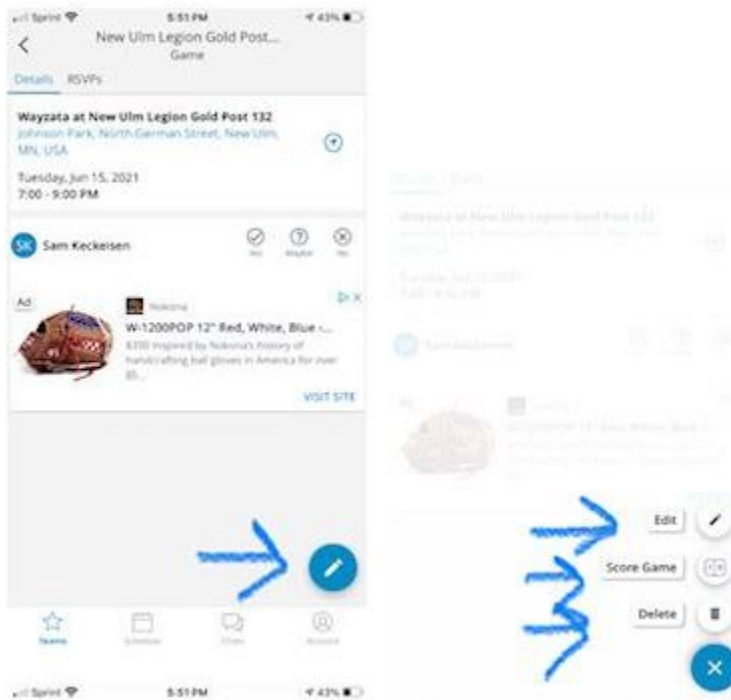

To Edit/Score or Delete a game.

1. Follow the above steps 1-4. But click on the game you need to work on. This will bring you to a similar screen as below. Click on the blue circle with a pencil in the bottom right corner.