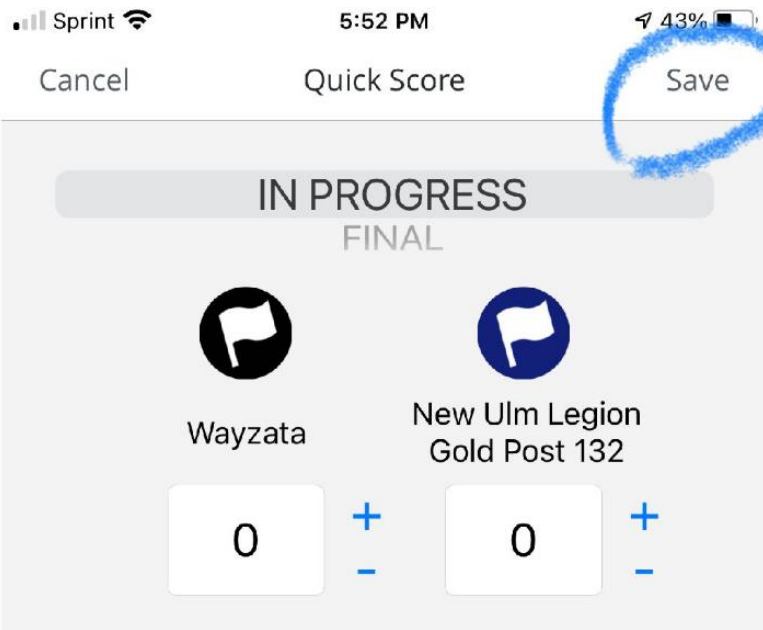

4. To Delete a game: choose the bottom delete option and it will ask if you are sure.