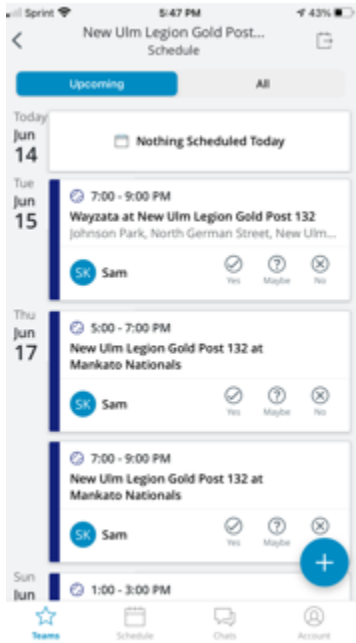

4. On this view you will see upcoming games as well as the little blue circle with a + sign. Click on that.