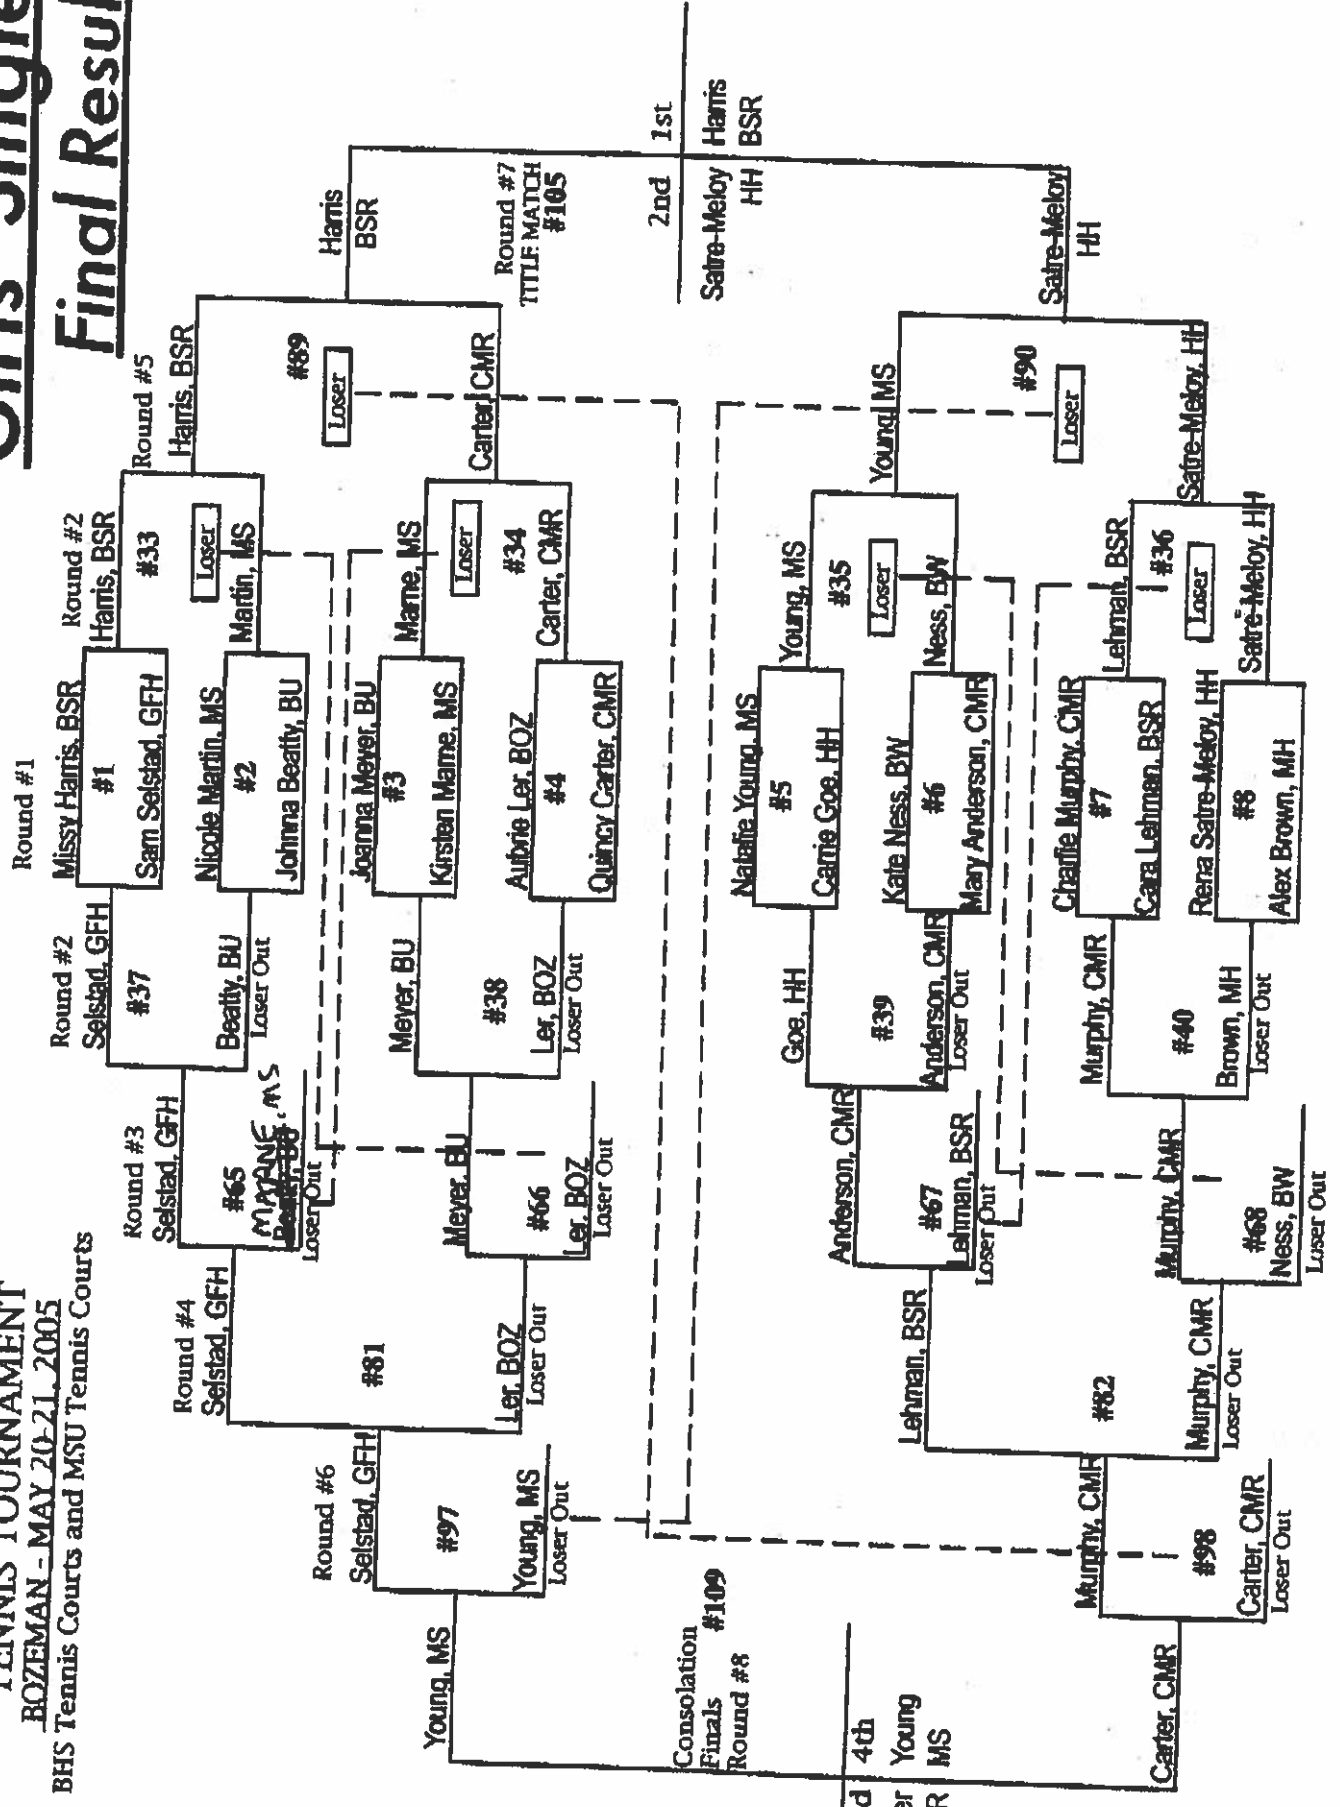

2005 STATE TENNIS TOURNAMENT
Score Sheet

BOYS

1. Billings Senior	35
2. Billings West	30
3. Bozeman	25
4. CMR	14
5. Helena	11
6. Kallispell	9
7. Missoula Hellgate	7
8. Missoula Sentinel	6
9. Great Falls	5
10. Butte	5
11. Helena Capital	3
12. Billings Skyview	0
13. Missoula Big Sky	0

GIRLS

1. Bozeman	35
2. Billings Senior	23
3. CMR	18
4. Missoula Sentinel	17
5. Helena	15
6. Missoula Hellgate	13
7. Kallispell	7
8. Helena Capital	4
9. Great Falls	3
10. Billings West	2
11. Billings Skyview	0
12. Missoula Big Sky	0
13. Butte	0

Girls' Singles

Final Results

2005 STATE "AA"
TENNIS TOURNAMENT
BOZEMAN - MAY 20-21, 2005
BHS Tennis Courts and MSU Tennis Courts