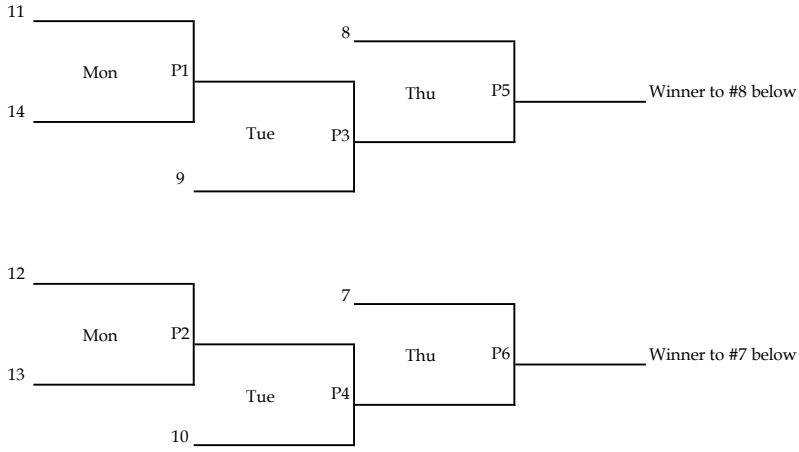

# Draft Play In For 14 Teams - 6 automatic + 2 from 8

## Play in Tournament (Single Elimination): PITCHING WEEK 1

## Pitching Week 1: Play In Tournament

Pitching Week 2 Games 1-11  
Pitching Week 3: Games 12-15  
REST DAYS MUST BE OBSERVED

Seed	Games to Win to Advance
11 through 14	3
9 and 10	2
7 and 8	1

## Loser's Bracket