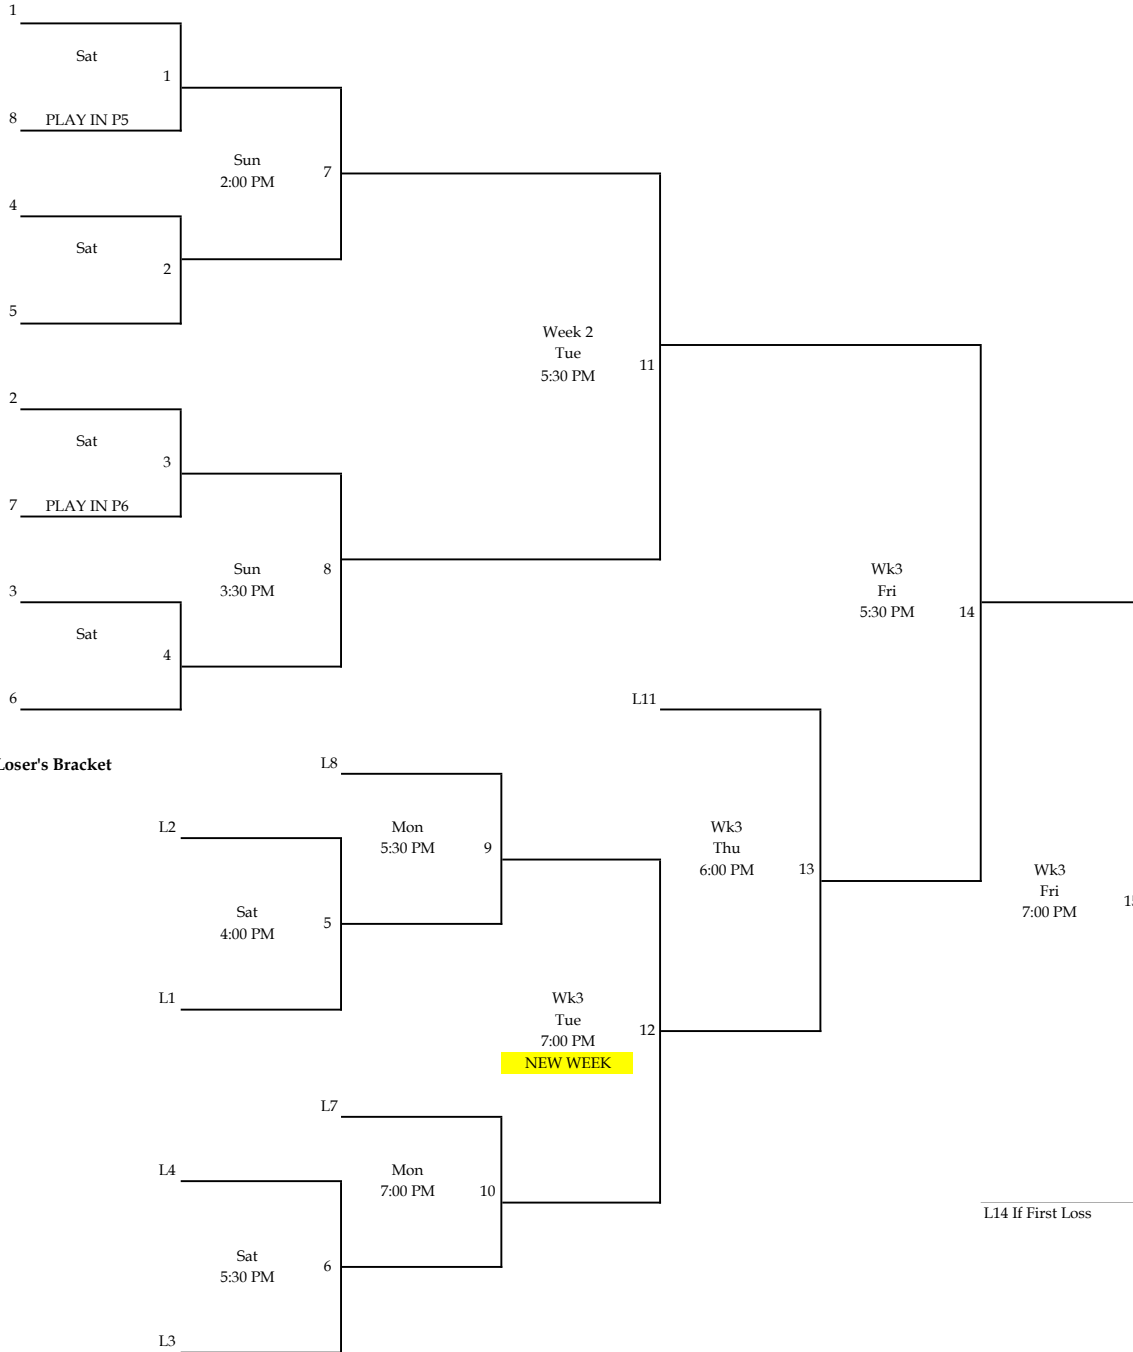

## Play in Tournament (Single Elimination): PITCHING WEEK 1

## Pitching Week 1: Play In Tournament

Pitching Week 2 Games 1-11  
Pitching Week 3: Games 12-15  
REST DAYS MUST BE OBSERVED

Seed	Games to Win to Advance
11 through 14	3
9 and 10	2
7 and 8	1

## Winner's Bracket

Pitching Week 2: G1-G11  
Pitching Week 3: G12-G15

Pitching Week 2

ALL TIMES SUBJECT TO CHANGE

## Loser's Bracket