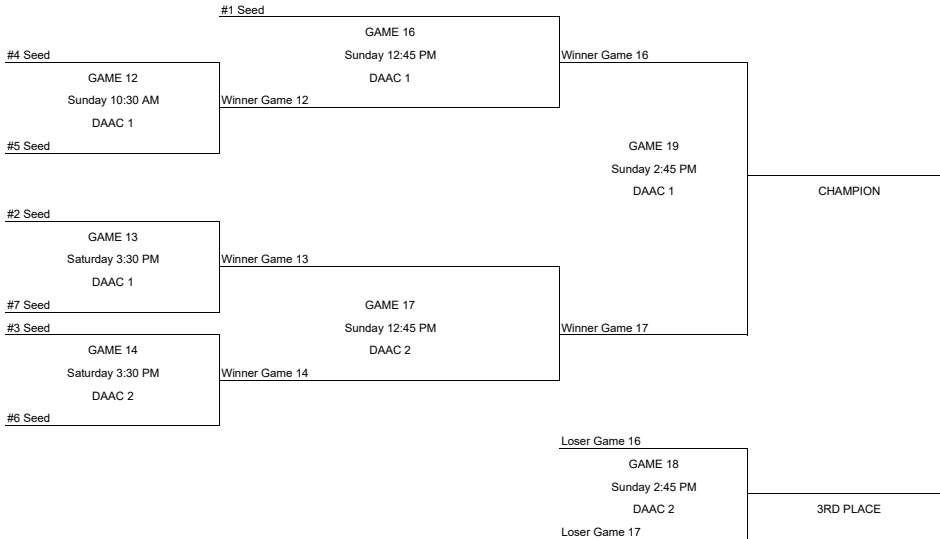

2024 Elk River IceBreaker Classic Tournament 11AA

Fields: DAAC 1 DAAC 2

POOL A	W	L	T	TP	TRD
Elk River					
Roseville Silver					
STMA					
White Bear Lake					

POOL B	W	L	T	TP	TRD
Spring Lake Park					
Rogers					
St. Cloud					

POOL C	W	L	T	TP	TRD
St. Francis					
Lake Elmo					
Zimmerman					

POOL PLAY

Game #	Day	Time	Field	Team 1	Score	Run Diff	Team 2	Score	Run Diff
1	Friday	6:00 PM	DAAC 1	Spring Lake Park			Rogers		
2	Friday	6:00 PM	DAAC 2	St. Francis			Lake Elmo		
3	Friday	8:00 PM	DAAC 1	Elk River			Roseville Silver		
4	Friday	8:00 PM	DAAC 2	STMA			White Bear Lake		
5	Saturday	8:45 AM	DAAC 1	St. Francis			Zimmerman		
6	Saturday	9:15 AM	DAAC 2	Spring Lake Park			St. Cloud		
7	Saturday	10:45 AM	DAAC 1	Roseville Silver			White Bear Lake		
8	Saturday	11:15 AM	DAAC 2	Elk River			STMA		
9	Saturday	12:45 PM	DAAC 1	Lake Elmo			Zimmerman		
10	Saturday	1:15 PM	DAAC 2	Rogers			St. Cloud		

TP=Total Points

TRD=Total Run Differential

Seeding for bracket play will be determined by TOTAL POINTS:

(NOT based on pool standings)

2 points - win, 1 point - tie, 0 points - loss

Seeding Tie Breakers:

- Results of the head to head competition
(Only applies when all teams left in tie breaker have played each other)
- Runs differential in Total Pool Play
(Maximum plus or minus 10 runs per game)
- Least number of runs allowed in Total Pool Play.
- Most total runs scored in Total Pool Play.
- Coin flip

* For a three-way tie, first break the three-way tie by these rules and then start all over with the two remaining teams

CONSOLATION BRACKET

CHAMPIONSHIP BRACKET

Individual awards for 1st, 2nd and 3rd place teams.