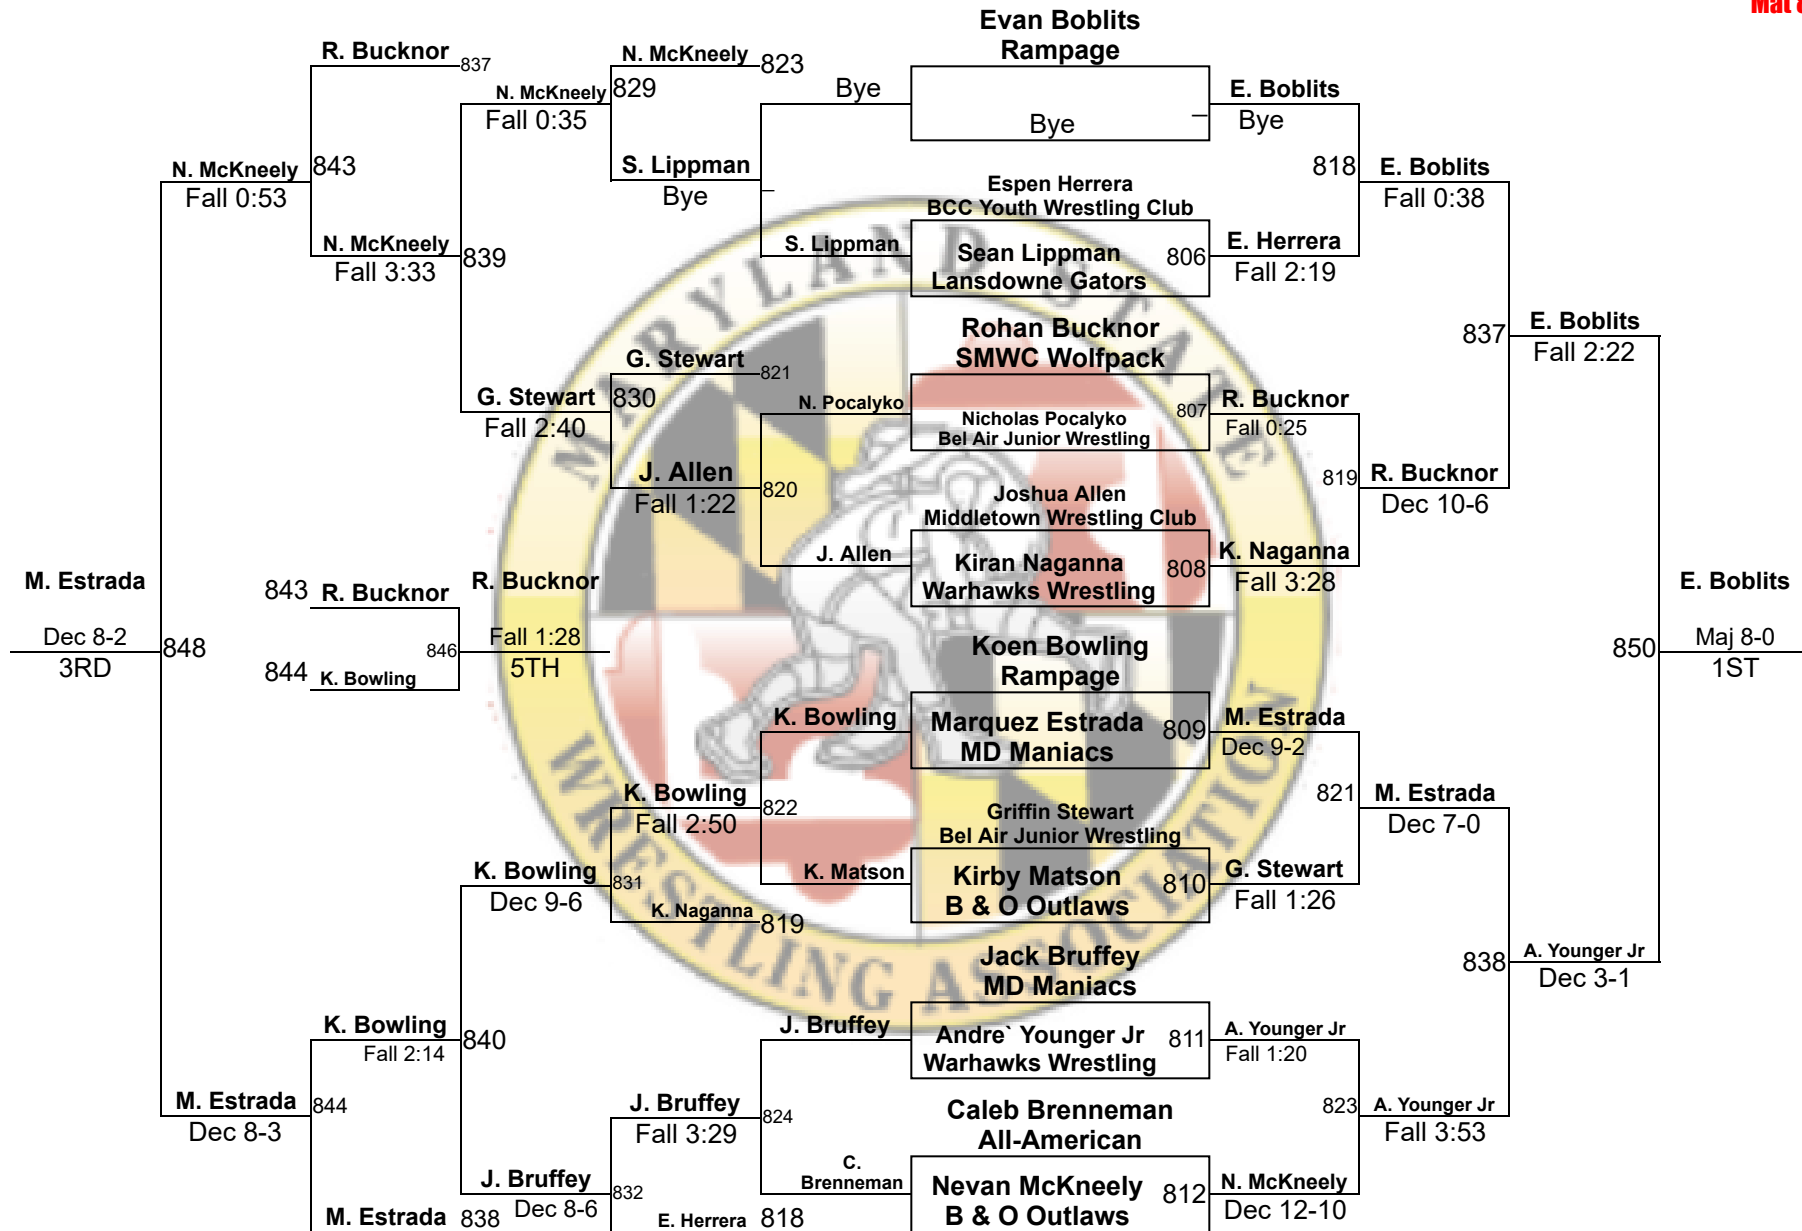

MSWA Youth State Tournament

12U 65

Mat 2

MSWA Youth State Tournament

12U 70
Mat 5

MSWA Youth State Tournament

12U 75
Mat 7

MSWA Youth State Tournament

12U 80

Mat 4

MSWA Youth State Tournament

12U 85
Mat 8

MSWA Youth State Tournament

12U 90
Mat 9

MSWA Youth State Tournament

12U 100