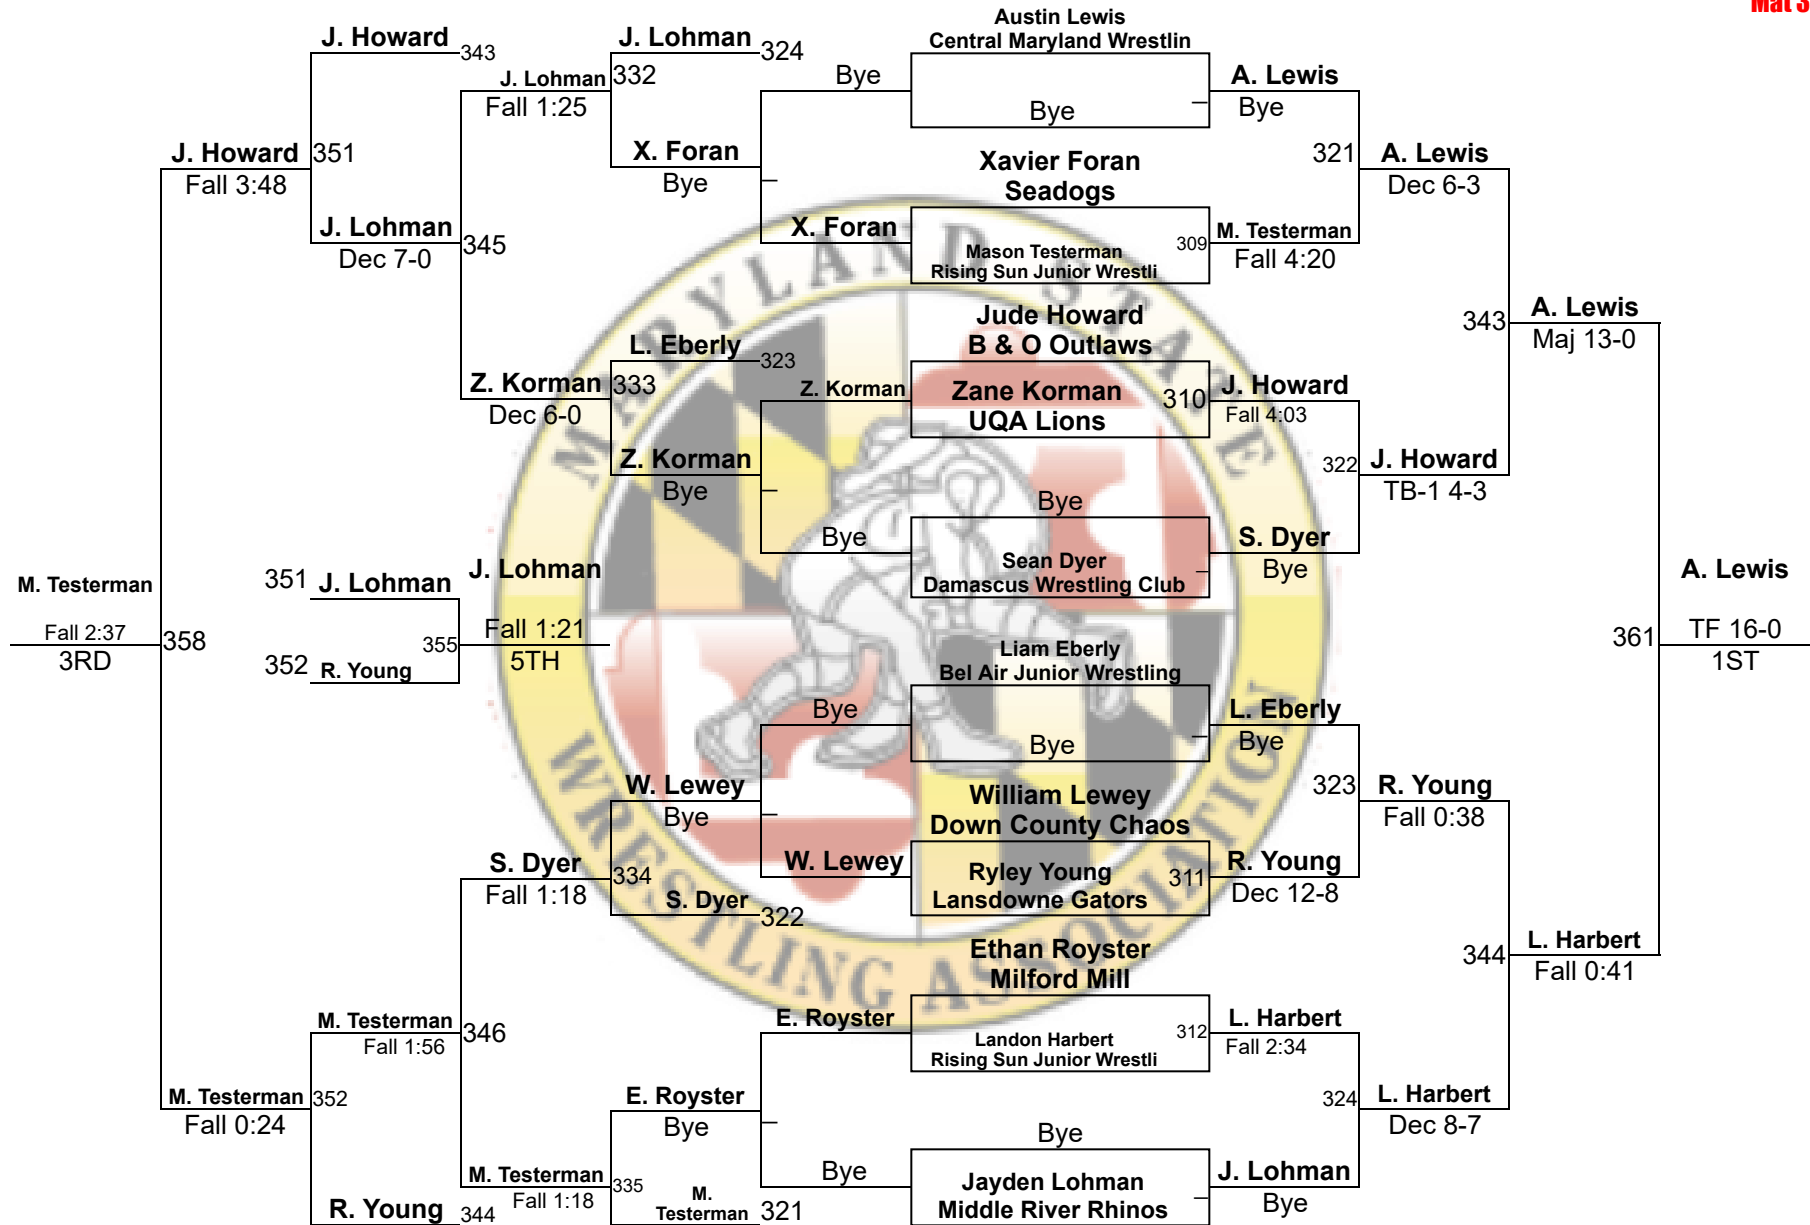

Mat 9

MSWA Youth State Tournament

12U 110

Mat 5

MSWA Youth State Tournament

12U 115

Mat 3

MSWA Youth State Tournament