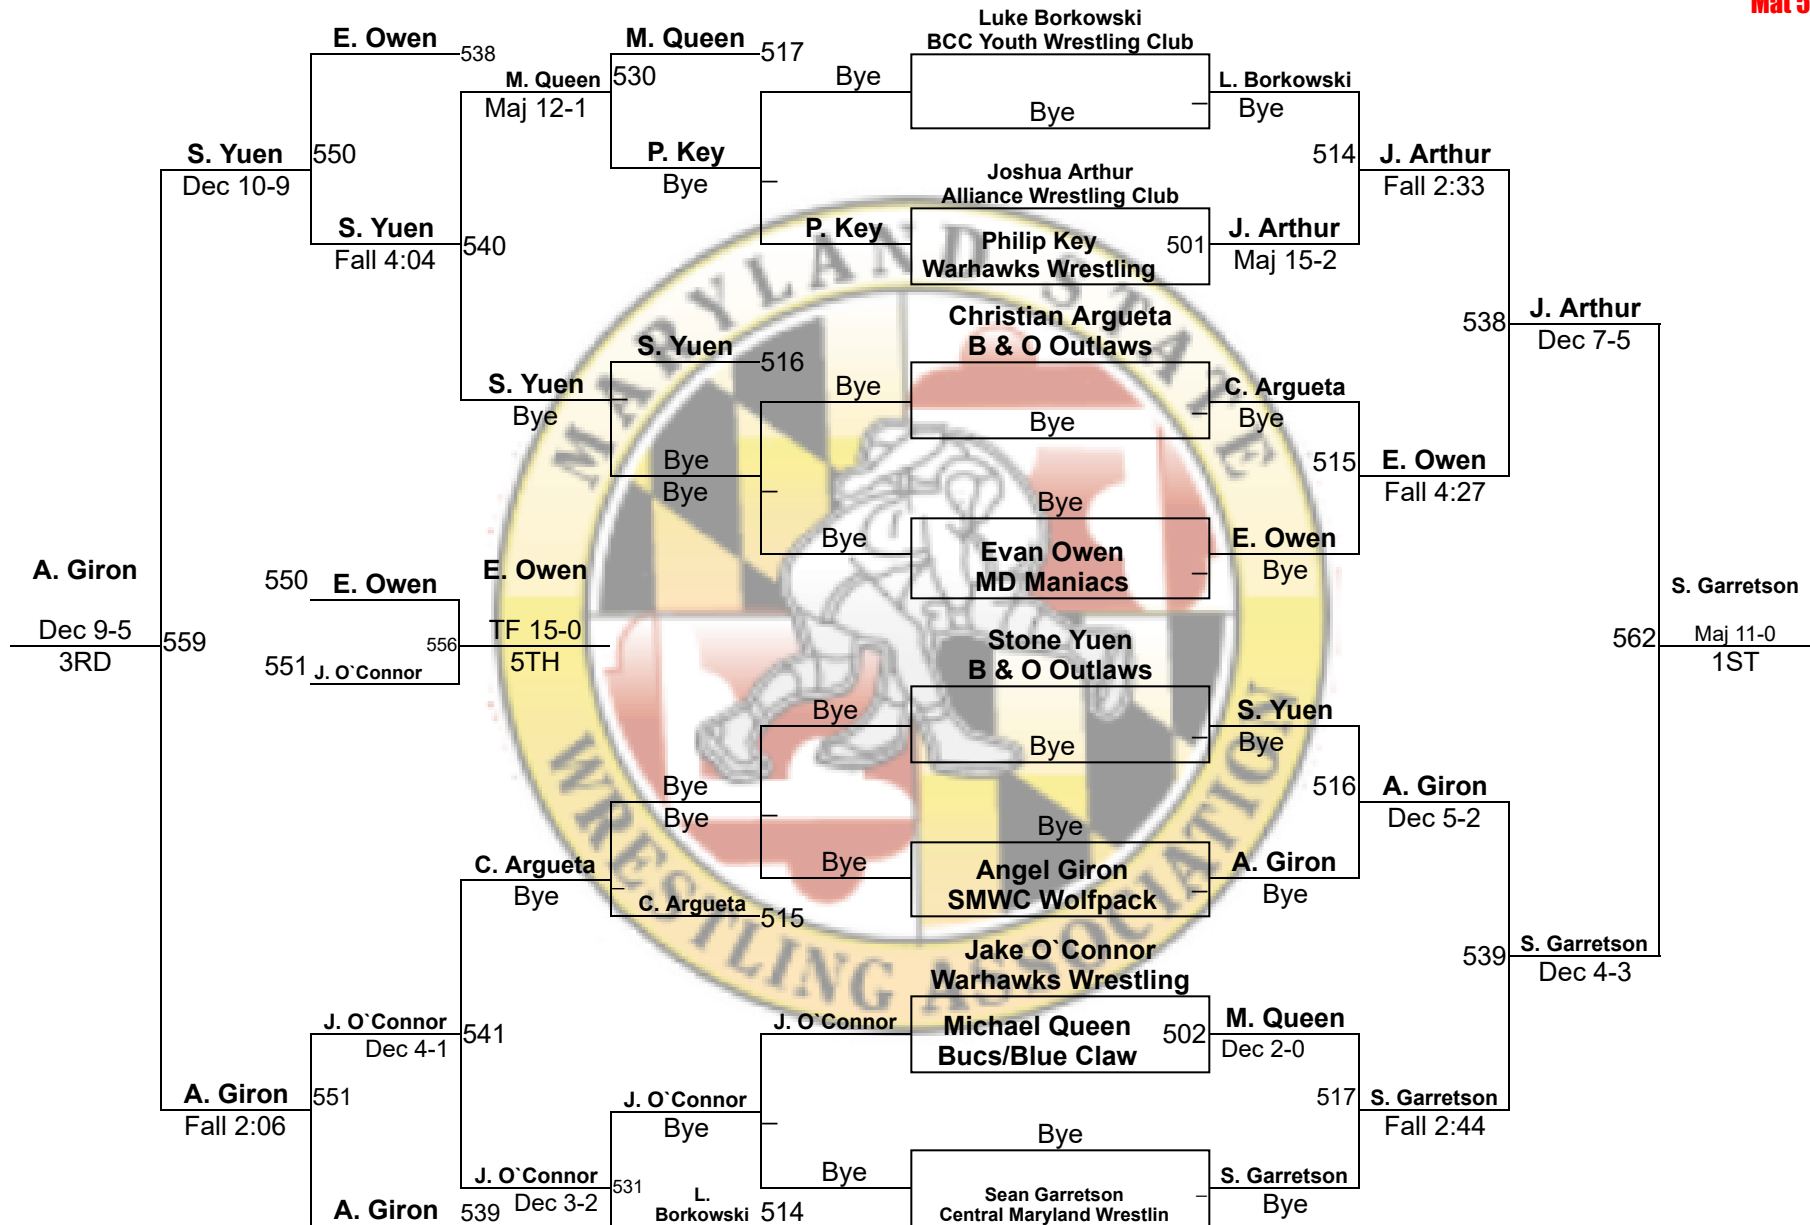

MSWA Youth State Tournament

12U 65

Mat 2

MSWA Youth State Tournament

12U 70
Mat 5

MSWA Youth State Tournament

12U 75
Mat 7

MSWA Youth State Tournament

12U 80

Mat 4

MSWA Youth State Tournament

12U 85
Mat 8

MSWA Youth State Tournament

12U 90
Mat 9

MSWA Youth State Tournament

12U 100