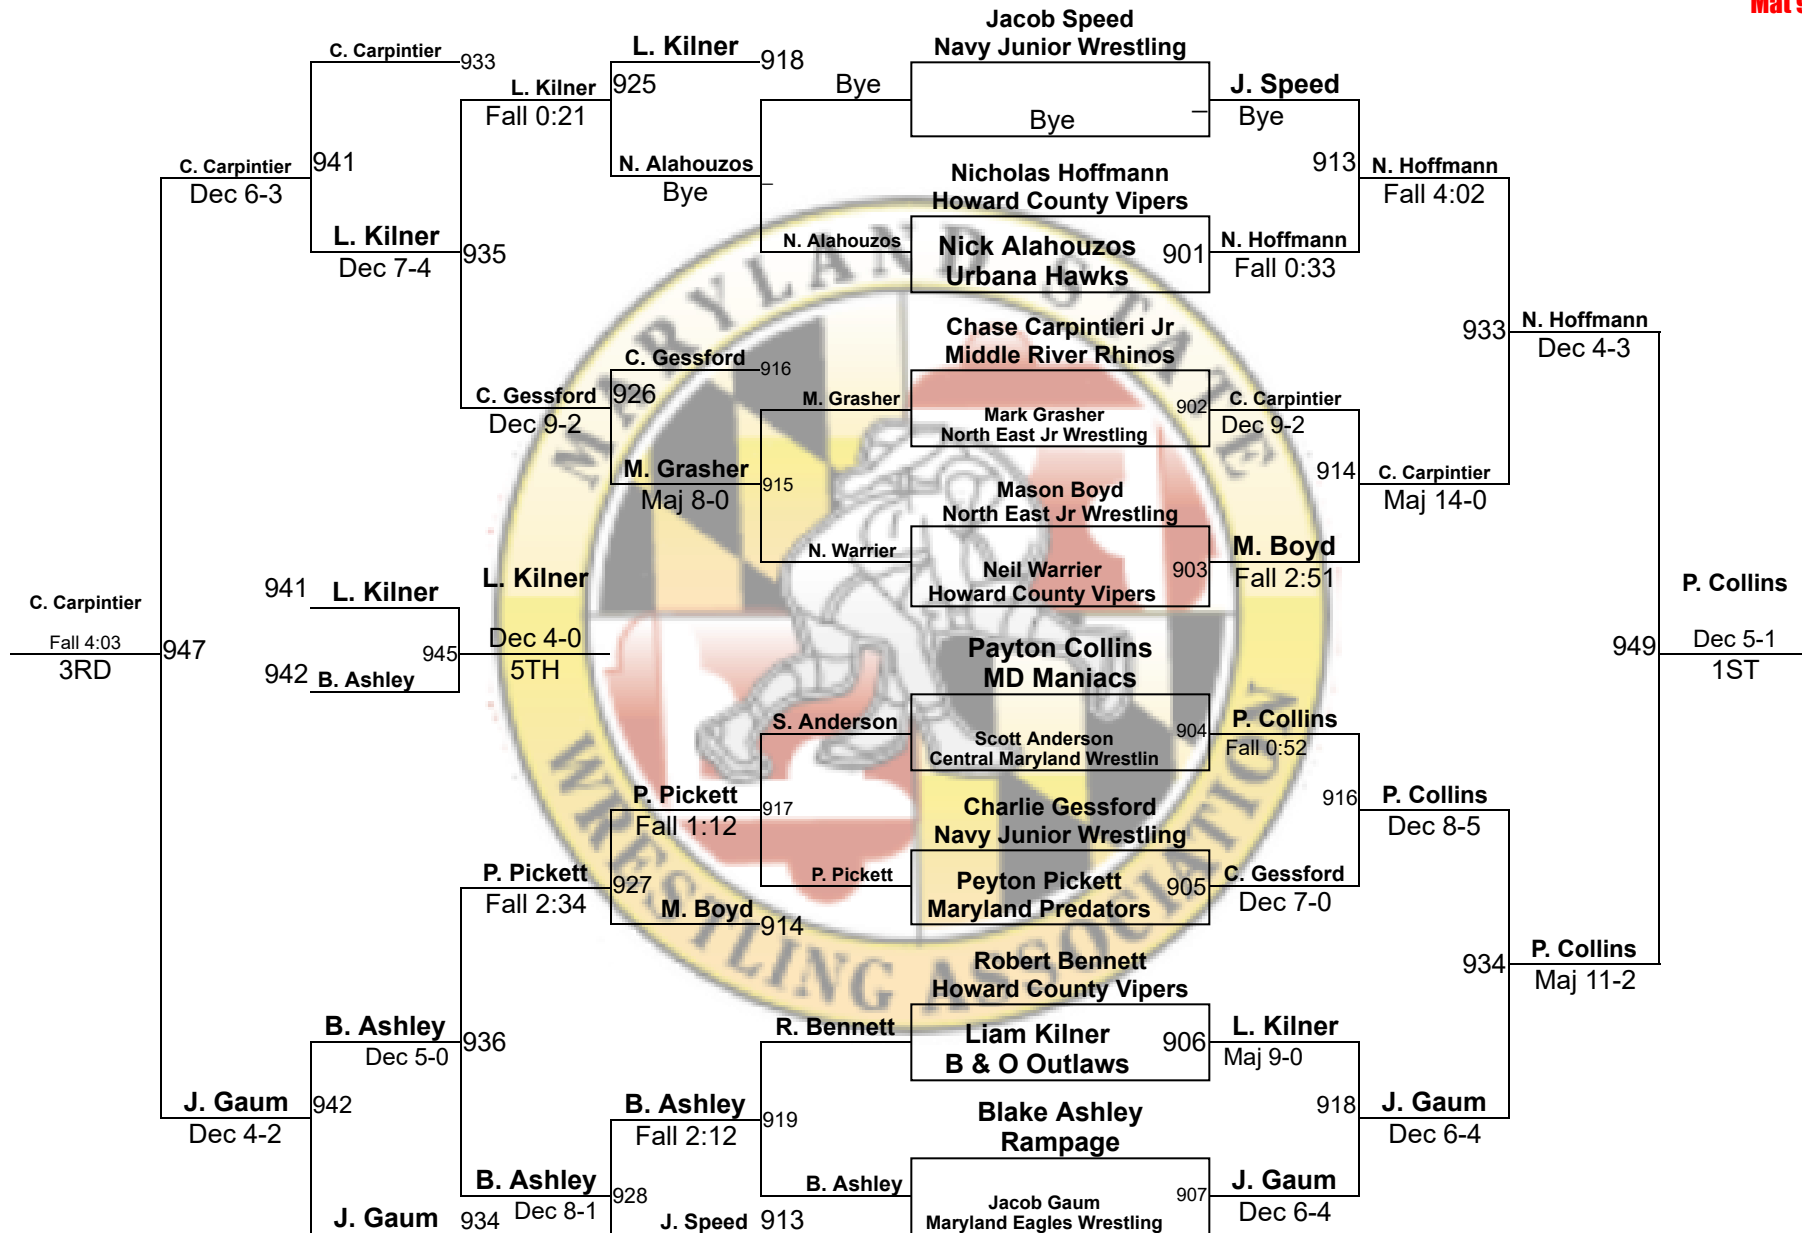

12U 80

Mat 4

MSWA Youth State Tournament

12U 85
Mat 8

MSWA Youth State Tournament

12U 90
Mat 9

MSWA Youth State Tournament

12U 100