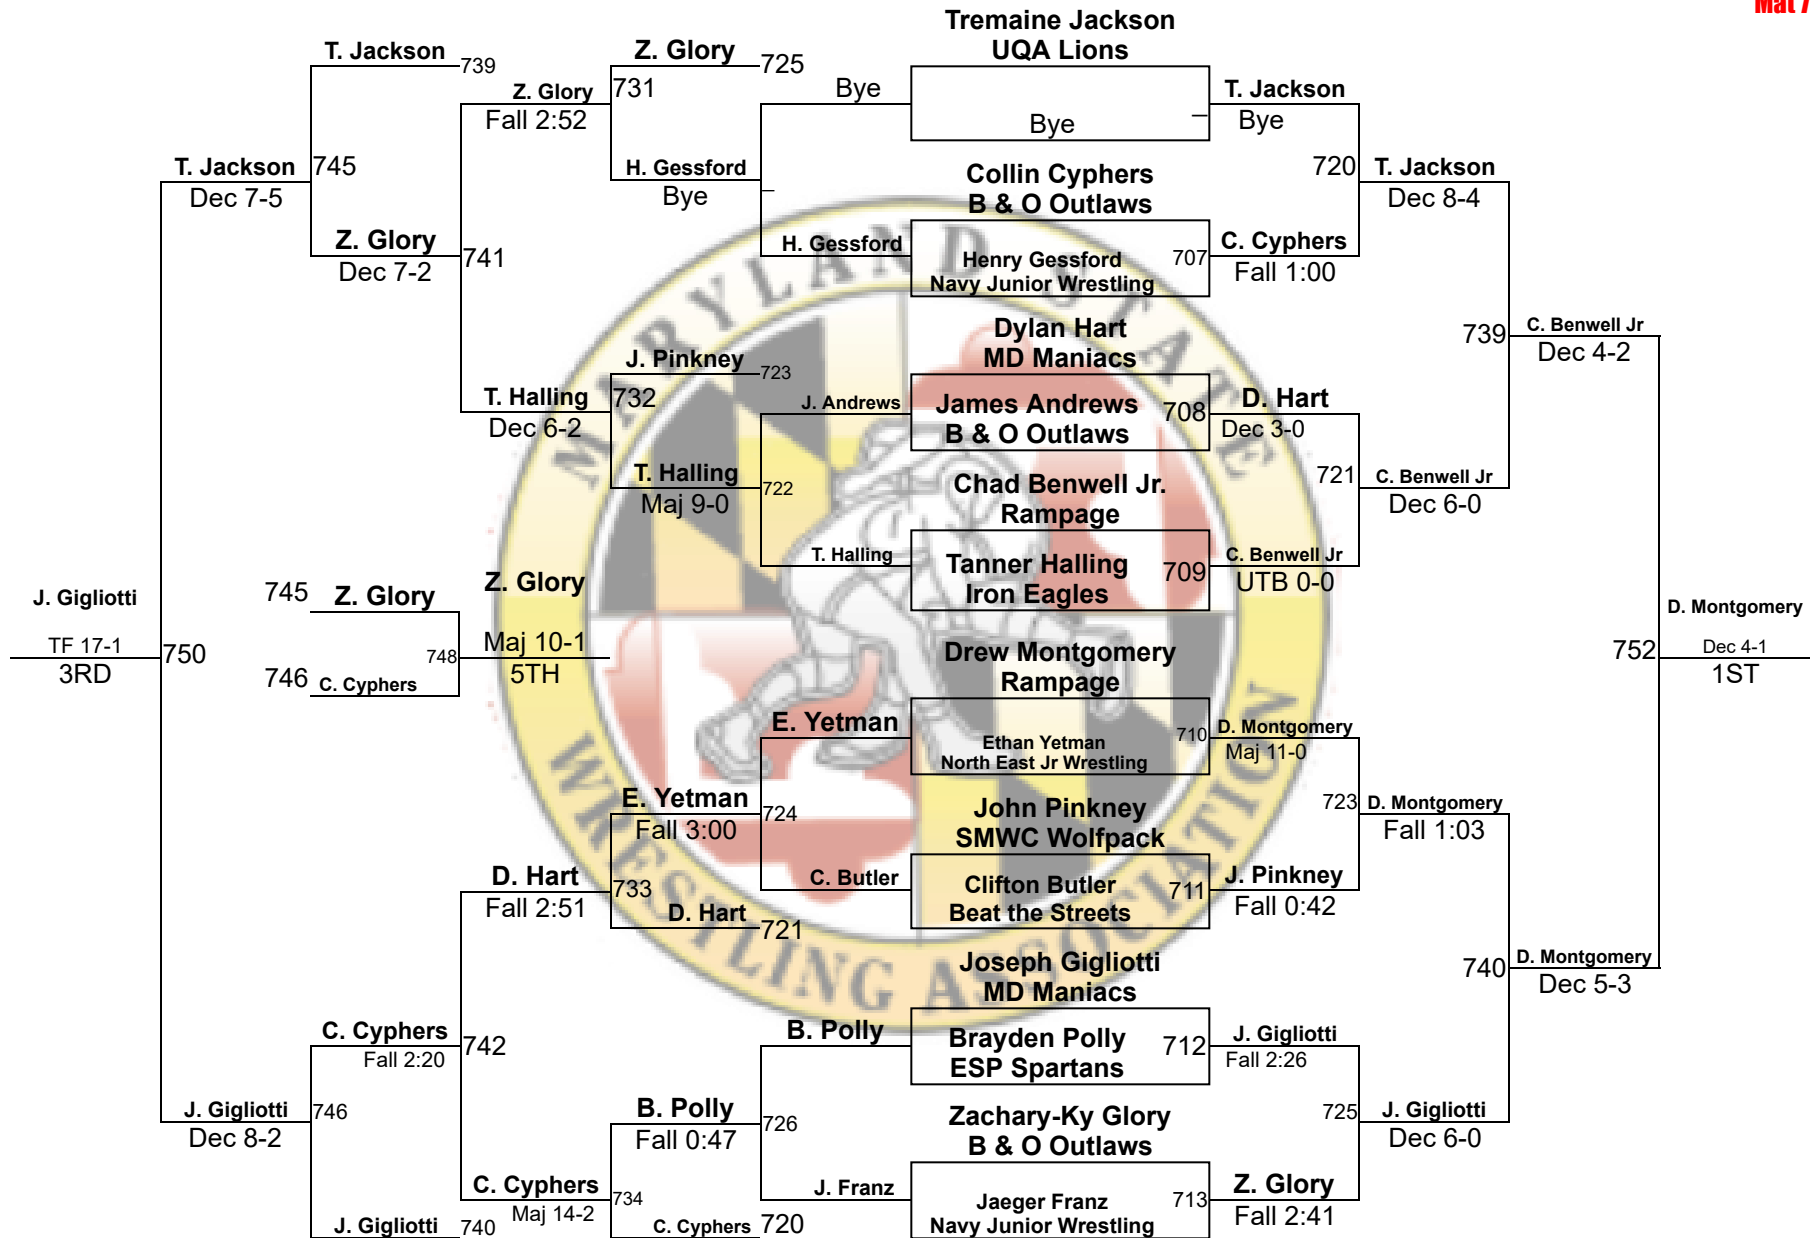

MSWA Youth State Tournament

12U 65

Mat 2

MSWA Youth State Tournament

12U 70
Mat 5

MSWA Youth State Tournament

12U 75
Mat 7

MSWA Youth State Tournament

12U 80

Mat 4

MSWA Youth State Tournament

12U 85
Mat 8

MSWA Youth State Tournament

12U 90
Mat 9

MSWA Youth State Tournament

12U 100