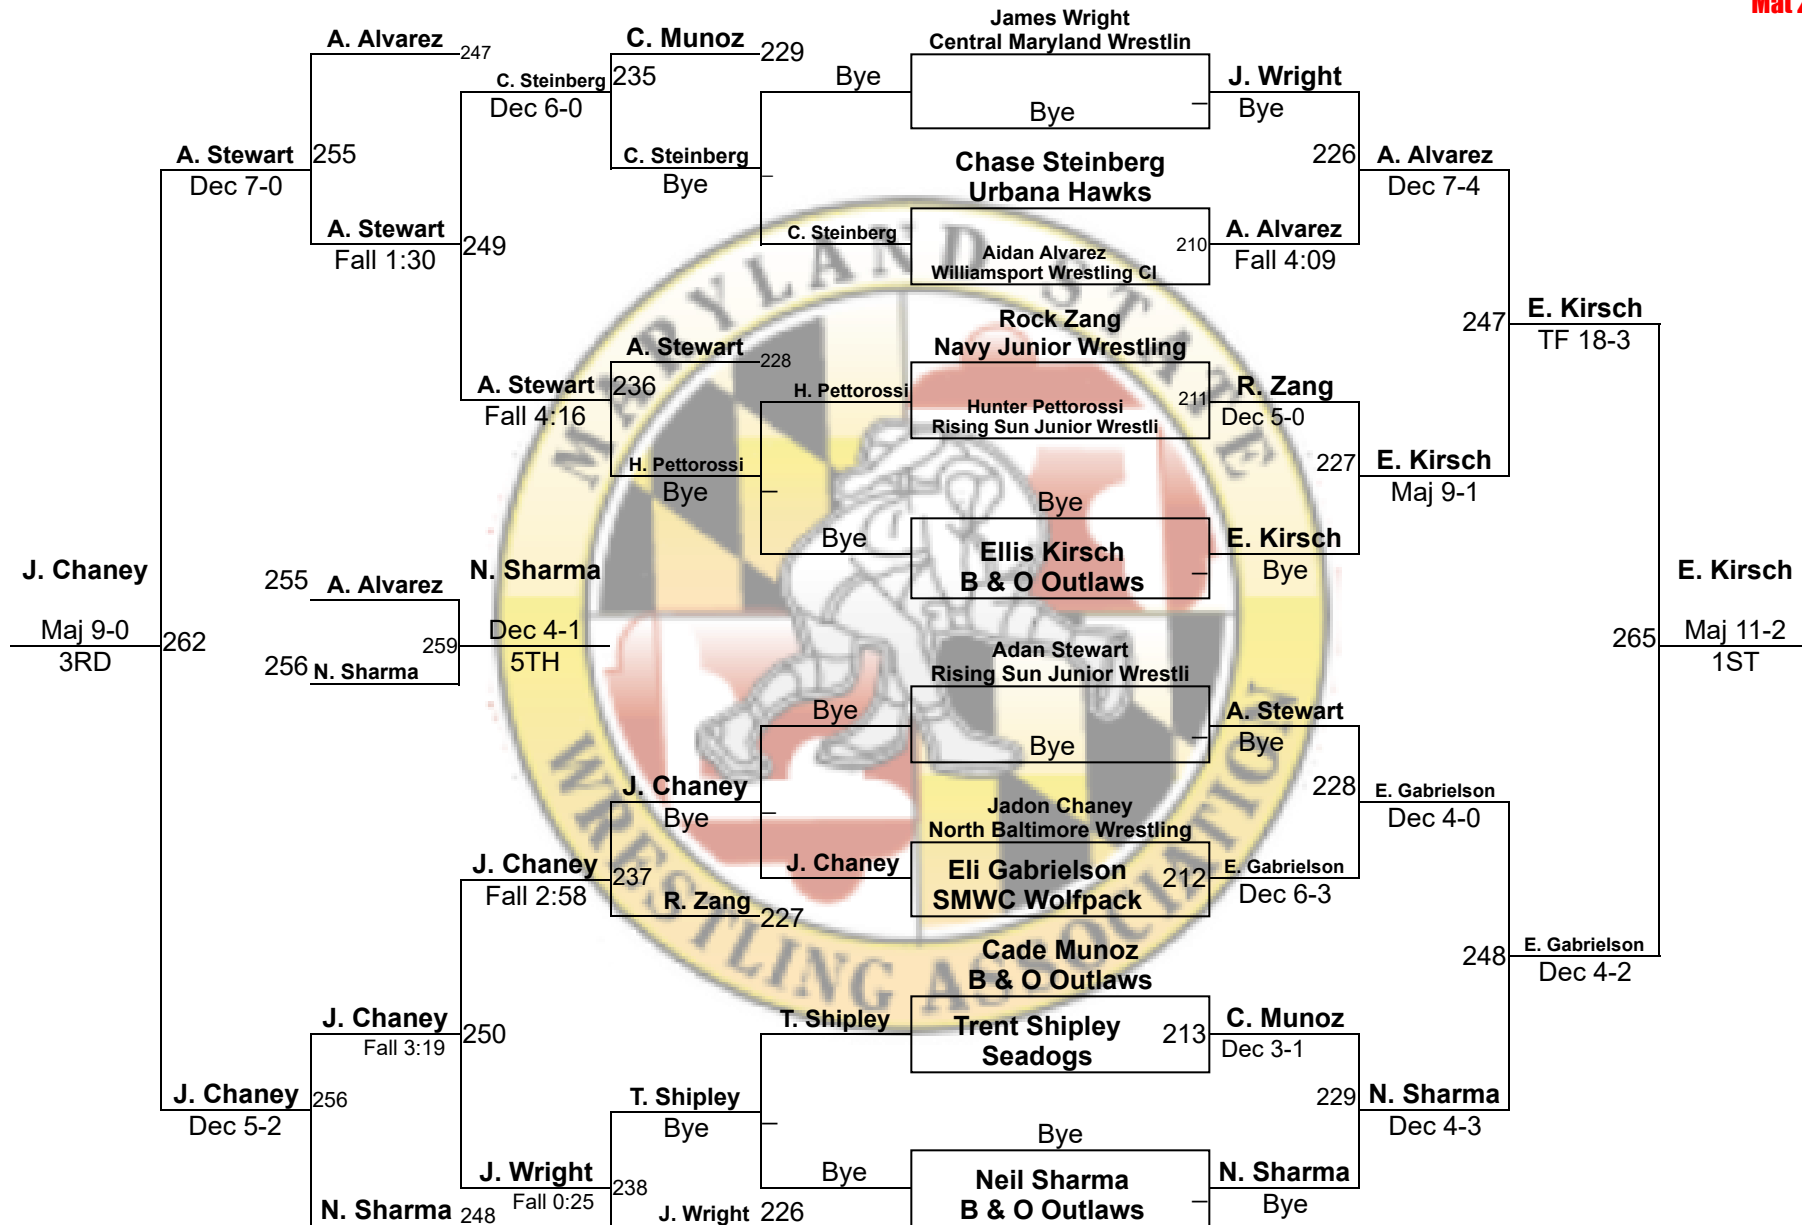

MSWA Youth State Tournament

12U 65

Mat 2

MSWA Youth State Tournament

12U 70
Mat 5

MSWA Youth State Tournament

12U 75
Mat 7

MSWA Youth State Tournament

12U 80

Mat 4

MSWA Youth State Tournament

12U 85
Mat 8

MSWA Youth State Tournament

12U 90
Mat 9

MSWA Youth State Tournament

12U 100