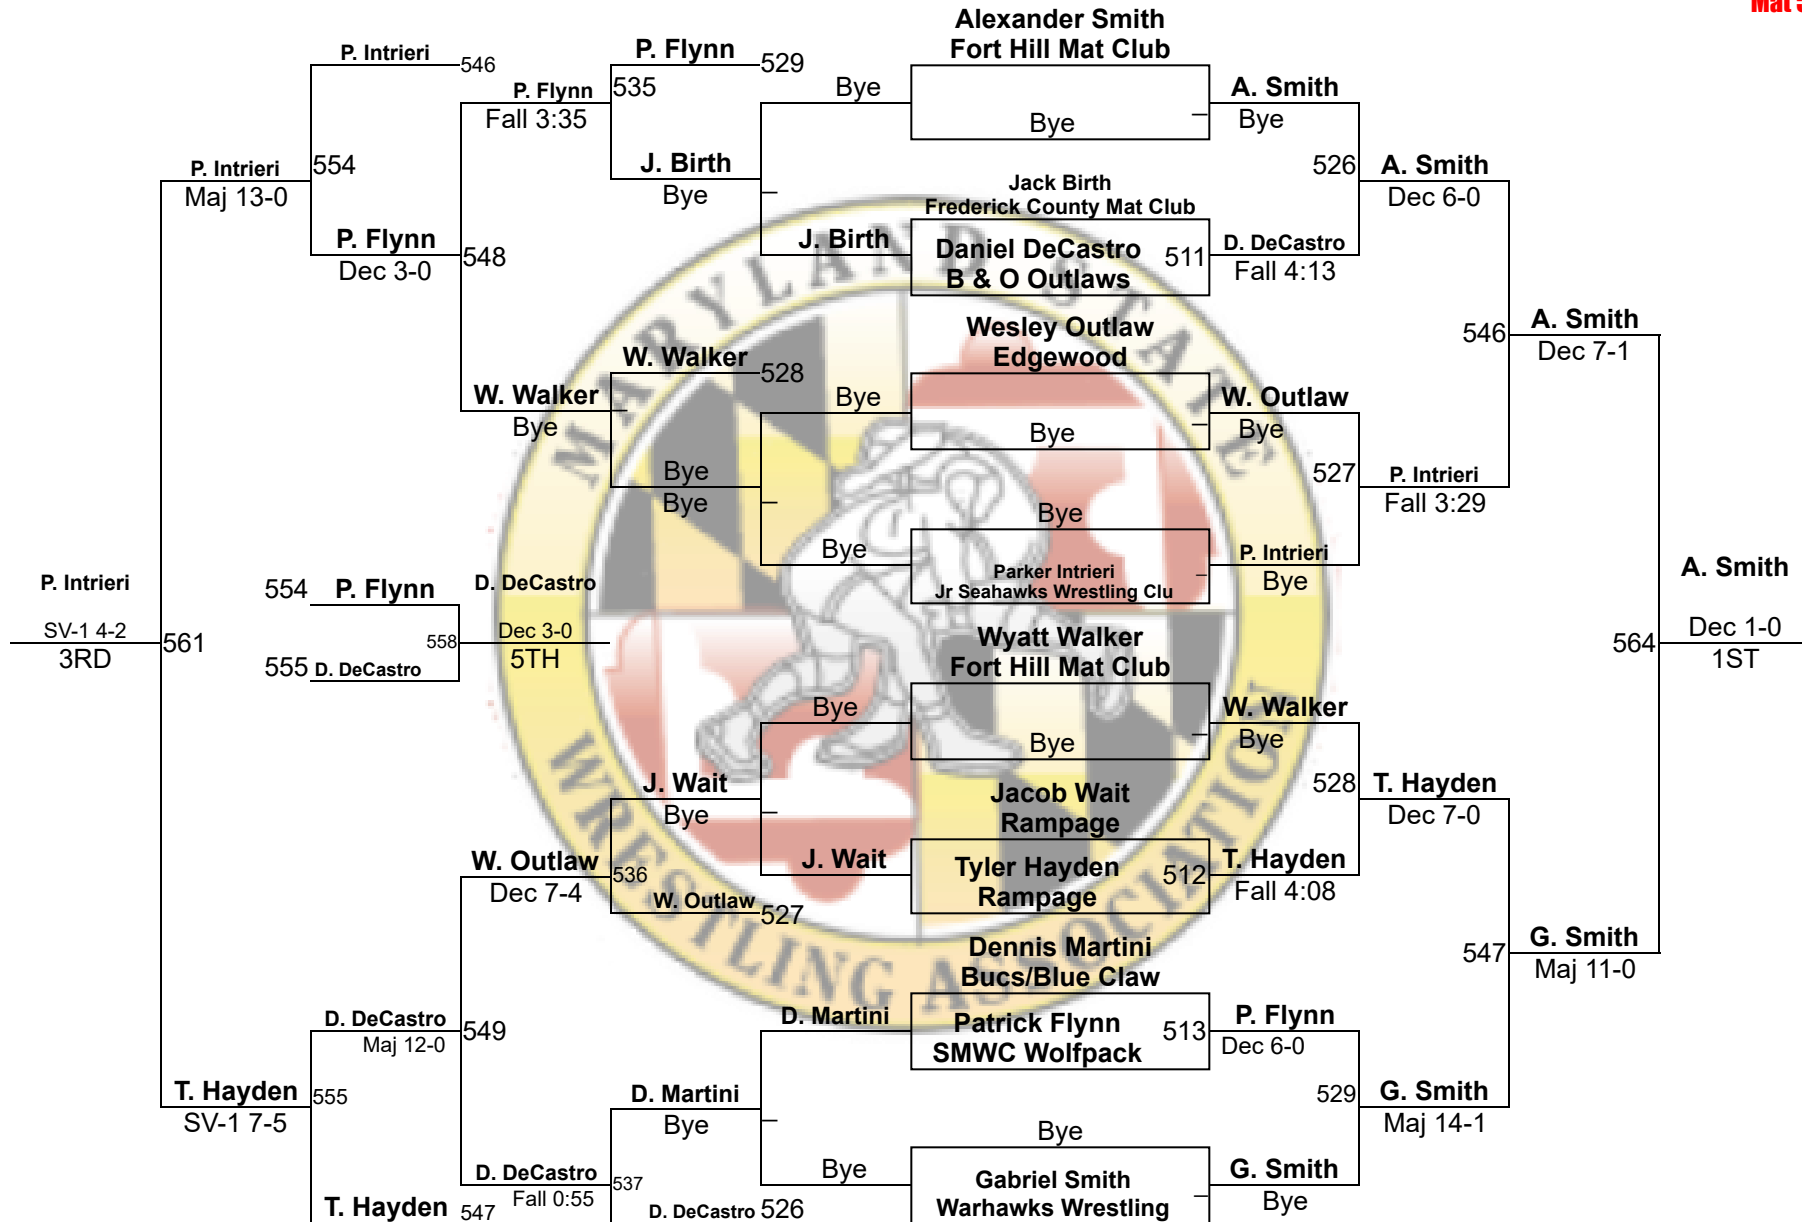

MSWA Youth State Tournament

12U 110

Mat 5