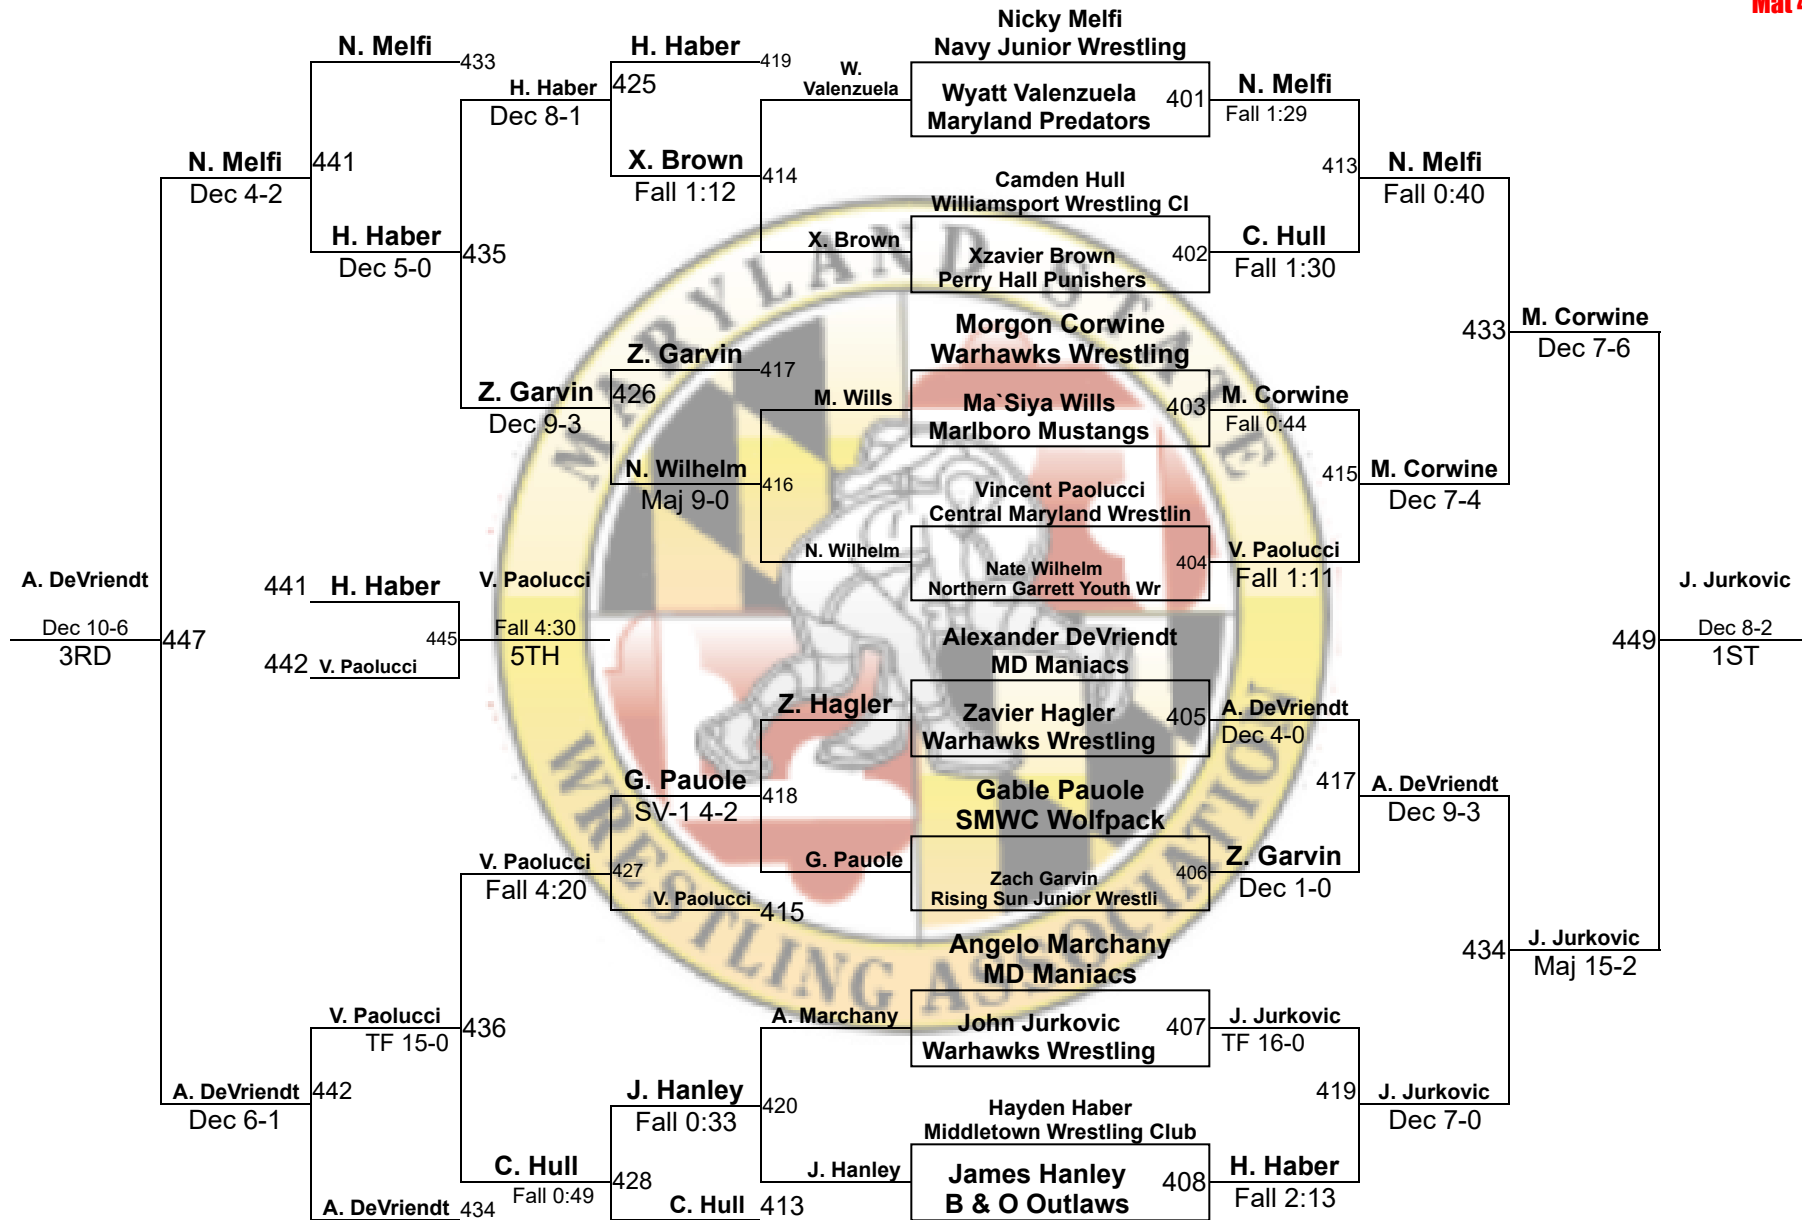

MSWA Youth State Tournament

12U 65

Mat 2

MSWA Youth State Tournament

12U 70
Mat 5

MSWA Youth State Tournament

12U 75
Mat 7

MSWA Youth State Tournament

12U 80

Mat 4

MSWA Youth State Tournament

12U 85
Mat 8

MSWA Youth State Tournament

12U 90
Mat 9

MSWA Youth State Tournament

12U 100