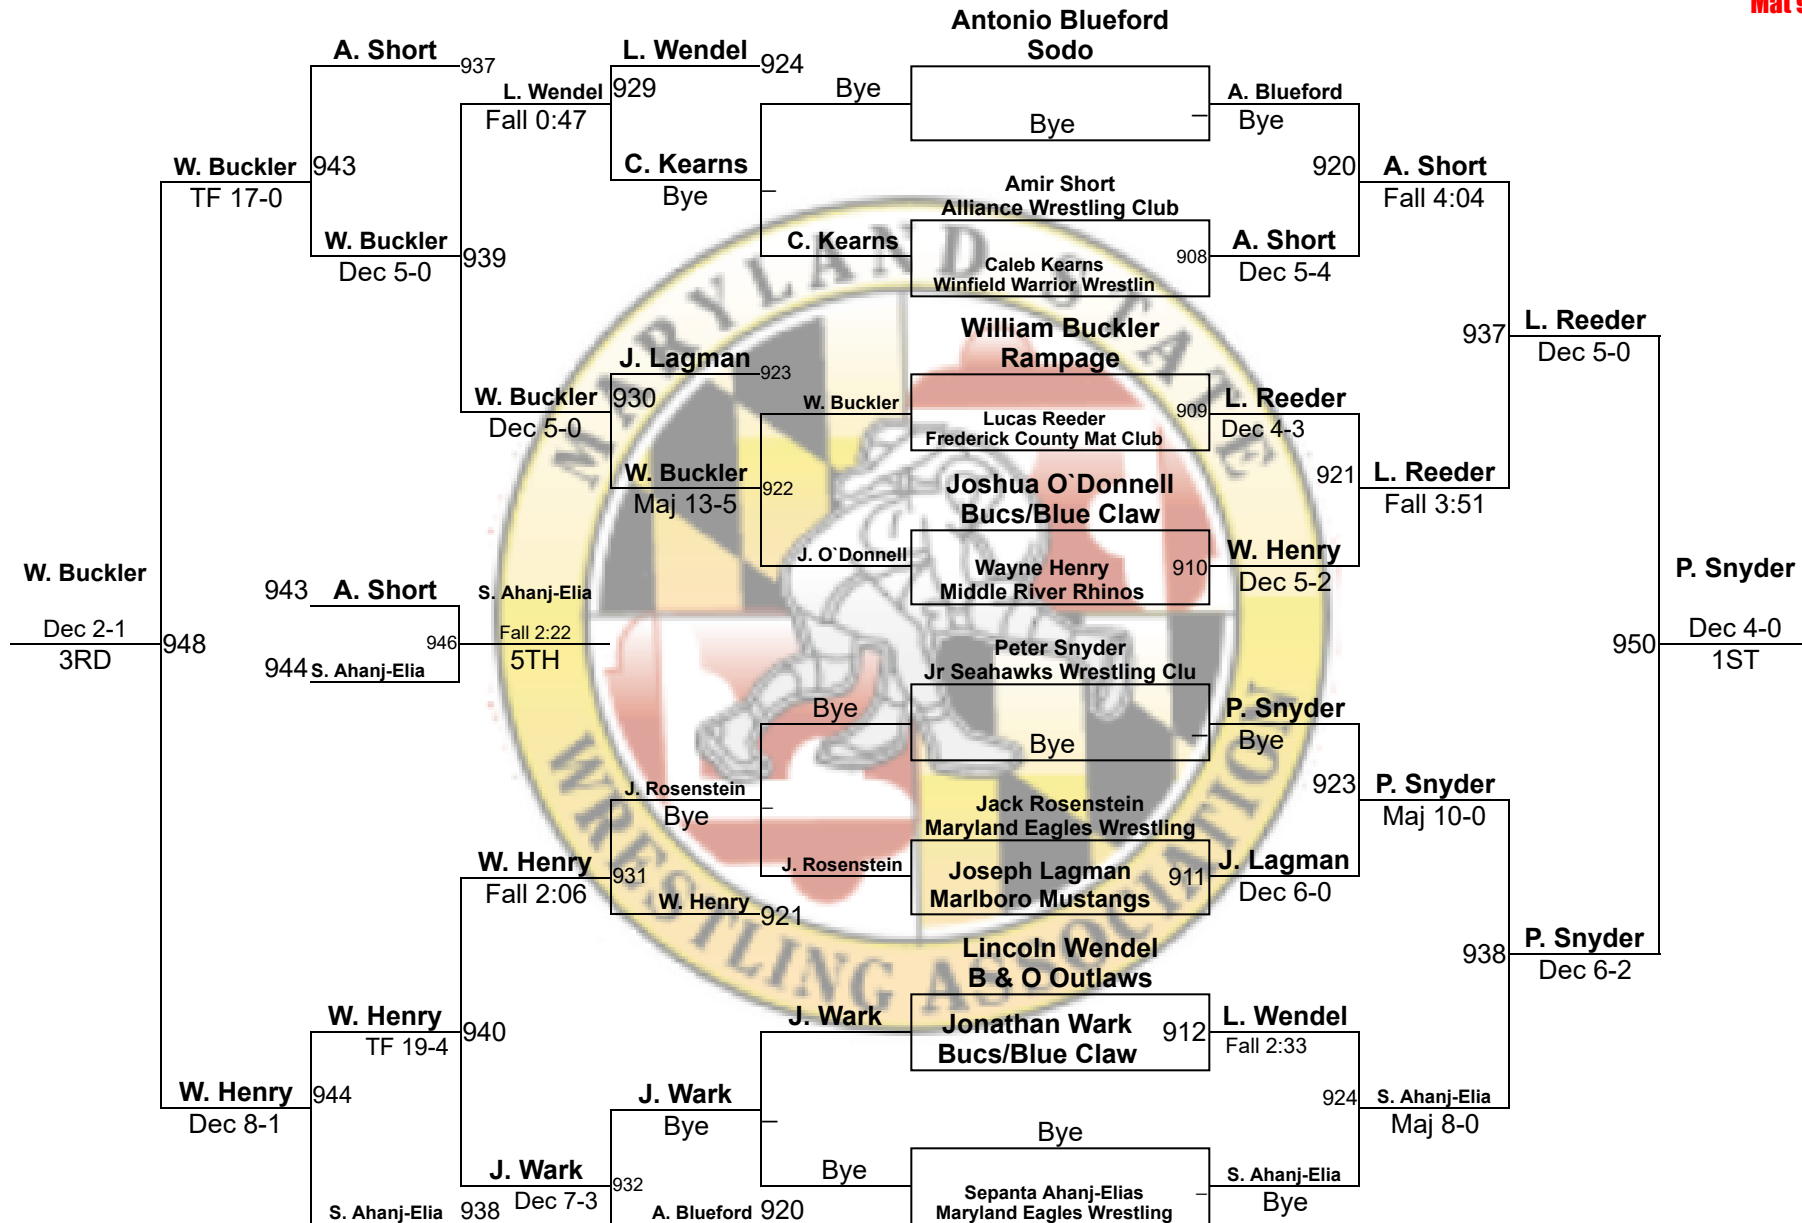

MSWA Youth State Tournament

12U 100

Mat 9