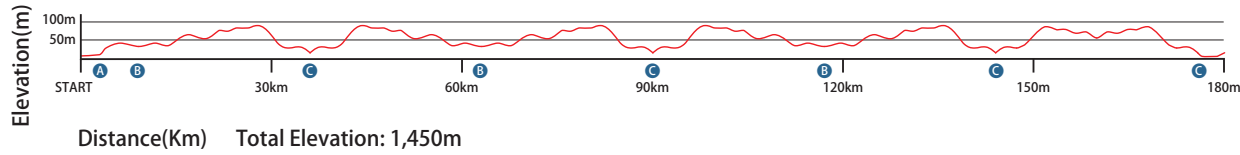

# COURSE PROFILE

Kikonai

Hokuto

Hokkaido Shinkansen

Hokuto-Moheji IC

Hakodate-Esashi Expressway

Tunnel

South Hokkaido Railway (Donan Isaribi Railway)