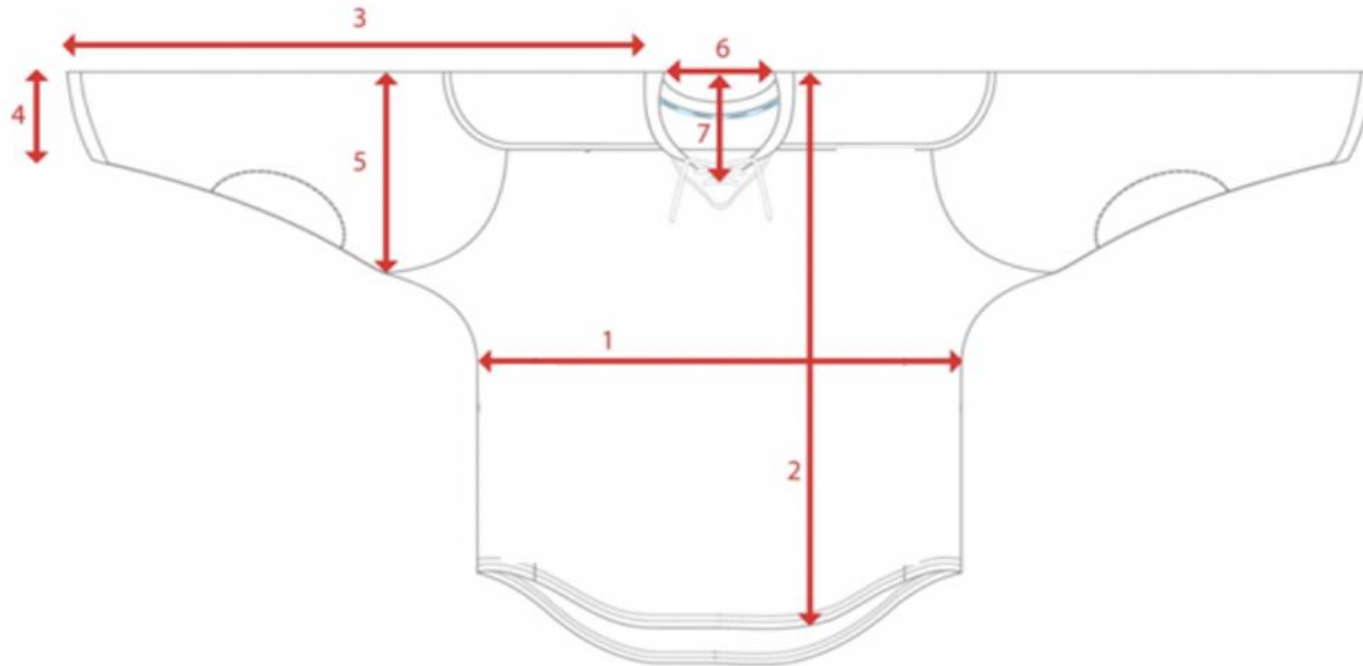

VERBERO

PLAYER JERSEYS

SIZE OPTIONS

	YXS	YS	YM	YL	YXL	AS	AM	AL	AXL	AXXL	AXXXL
1	18"	19"	20"	21"	22"	24"	25"	26"	27"	28"	29"
2	23"	24"	25"	26"	27"	29"	30"	31"	33"	34"	34"
3	20"	23"	24"	25"	26"	28"	29"	32"	32"	33"	34"
4	5"	5.5"	5.5"	5.5"	5.5"	5.5"	6.5"	6.5"	6.5"	7"	7"
5	10"	11"	11"	12"	12"	12"	13.5"	13.5"	13.5"	14.5"	14.5"
6	6"	6.5"	6.5"	6.5"	6.5"	7"	7"	7"	7"	7"	7"
7	5"	6"	6"	6"	6"	7.5"	7.5"	7.5"	7.5"	7.5"	7.5"

VERBERO

GOALIE JERSEYS

SIZE OPTIONS

	YL G	YXL G	AS G	AM G	AL G	AXL G	A2XL G	A3XL G
A	26"	27"	27.5"	29"	30.5"	32"	33"	34"
B	24"	24.8"	25.6"	26.6"	27.6"	29"	30.5"	32"
D	27.5"	29.5"	31.5"	33"	34.25"	36.6"	38.6"	40.6"
E	15"	15.4"	15.75"	16"	16.14"	17"	17.5"	18"
F	8.25"	8.25"	8.25"	9.8"	9.1"	9.5"	9.5"	9.5"
G	7.5"	7.5"	7.5"	8.25"	8.25"	8.66"	8.66"	8.66"
I	6.7"	6.7"	6.7"	6.7"	6.7"	6.7"	6.7"	6.7"
J	1.2"	1.2"	1.2"	1.2"	1.2"	1.2"	1.2"	1.2"