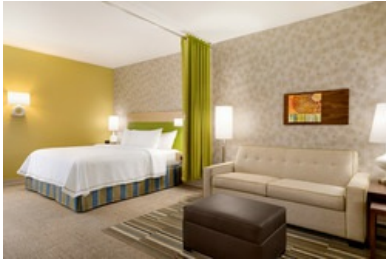

Home2 Suites by Hilton

5000 Upper Metro Place
Dublin, OH 43017

Phone: (614) 889-7540

Fax: (614) 889-7585

<https://www.hilton.com/en/hotels/cmhdbht-home2-suites-columbus-dublin/>

	Rate	05/10/24	05/11/24	05/12/24	05/13/24	05/14/24	05/15/24	05/16/24
RoH	$0.00	0	0	-	-	-	-	-
Singles	$0.00	0	0	-	-	-	-	-
Doubles	$169.00	20	20	-	-	-	-	-
Suites	$0.00	0	0	-	-	-	-	-

Rate: **$169.00**

Response: We can offer 20 Double Queen Room with Pullout Sofa Bed at a rate of $169.

Company Description: Home2 Suites is a fresh take on a mid-scale, all-suite hotel. Their signature modern style is perfect for the sophisticated, thrifty traveler. Bright, casual community spaces, indoors and out, are perfect for working, relaxing or mingling. Each Home2 Suites is designed with your comfort and convenience in mind. This new hotel is perfect for your next getaway. Enjoy spacious rooms with a full kitchen to feel at home. Start your day with a delicious free breakfast and even bring your furry friend along to this pet-friendly hotel.