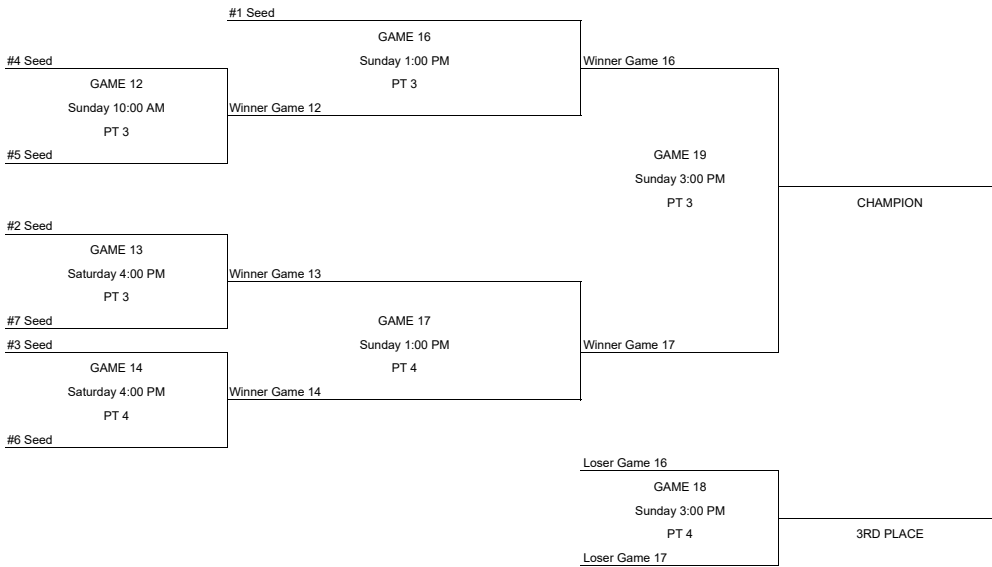

2024 Elk River IceBreaker Classic Tournament 12AAA

Fields: PT 3 PT 4

POOL A	W	L	T	TP	TRD
Shoreview					
Rogers					
St. Paul Highland					
Andover					

POOL B	W	L	T	TP	TRD
Minnetonka					
Brooklyn Park					
White Bear Lake					

POOL C	W	L	T	TP	TRD
Elk River					
STMA					
Woodbury					

POOL PLAY

Game #	Day	Time	Field	Team 1	Score	Run Diff	Team 2	Score	Run Diff
1	Friday	6:00 PM	PT 3	Minnetonka			Brooklyn Park		
2	Friday	6:00 PM	PT 4	Elk River			STMA		
3	Friday	8:00 PM	PT 3	Shoreview			Rogers		
4	Friday	8:00 PM	PT 4	St. Paul Highland			Andover		
5	Saturday	9:00 AM	PT 3	Elk River			Woodbury		
6	Saturday	9:30 AM	PT 4	Minnetonka			White Bear Lake		
7	Saturday	11:00 AM	PT 3	Rogers			Andover		
8	Saturday	11:30 AM	PT 4	Shoreview			St. Paul Highland		
9	Saturday	1:00 PM	PT 3	STMA			Woodbury		
10	Saturday	1:30 PM	PT 4	Brooklyn Park			White Bear Lake		

TP=Total Points
TRD=Total Run Differential

Seeding for bracket play will be determined by TOTAL POINTS:

(NOT based on pool standings)

2 points - win, 1 point - tie, 0 points - loss

Seeding Tie Breakers:

1. Results of the head to head competition
(Only applies when all teams left in tie breaker have played each other)
 2. Runs differential in Total Pool Play
(Maximum plus or minus 10 runs per game)
 3. Least number of runs allowed in Total Pool Play.
 4. Most total runs scored in Total Pool Play.
 5. Coin flip
- * For a three-way tie, first break the three-way tie by these rules and then start all over with the two remaining teams**

CONSOLATION BRACKET

CHAMPIONSHIP BRACKET

Individual awards for 1st, 2nd and 3rd place teams.

All Games for 12AAA will be played at the Plants and Things Recreation Complex located at 9950 165th Ave NW, Elk River, MN