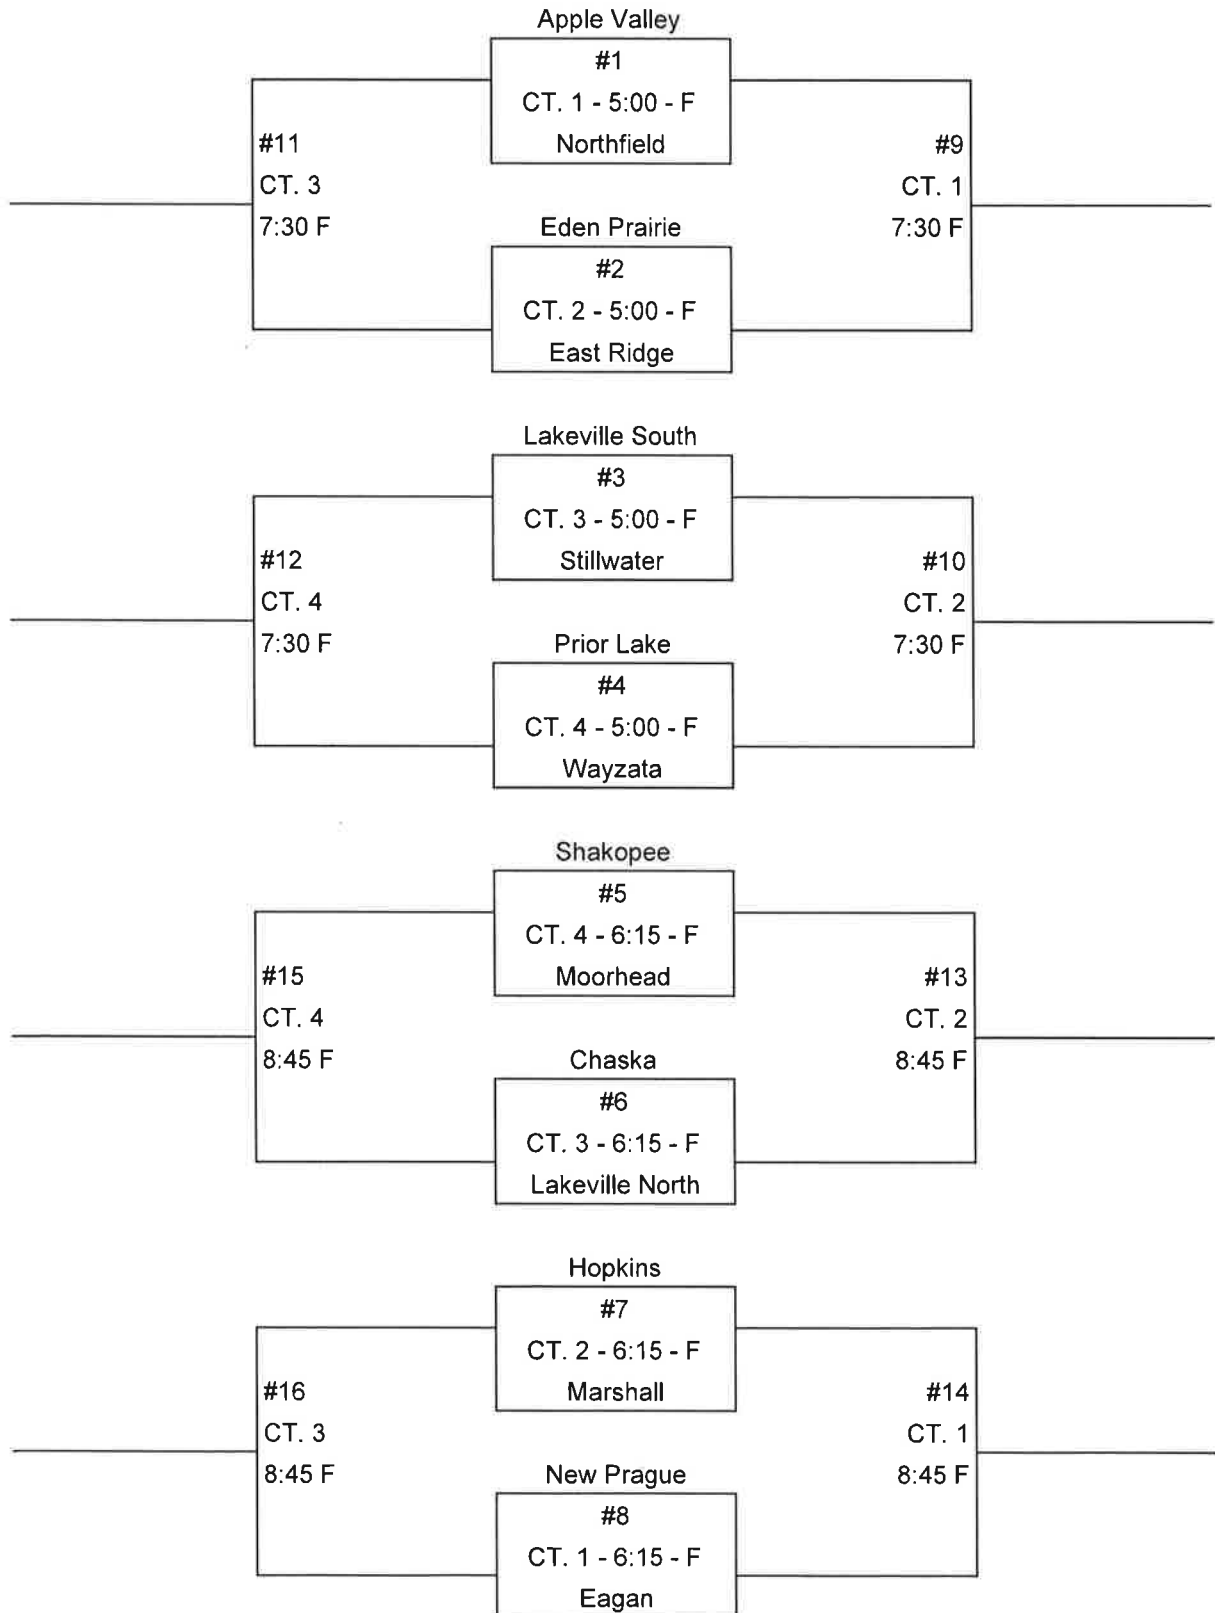

2019 Apple Valley Eagle Invitational

Apple Valley
Chaska
Eagan
East Ridge
Eden Prairie
Hopkins
Lakeville North
Lakeville South
Marshall
Moorhead
New Prague
Northfield
Prior Lake
Shakopee
Stillwater
Wayzata

Eagle Invite

Friday Evening Matches

9/20/2019

Losers

Winners

Eagle Invite

Saturday Matches
9/21/2019

Championship Bracket

Consolation Bracket

9th-12th Place Bracket

13th-16th Place Bracket