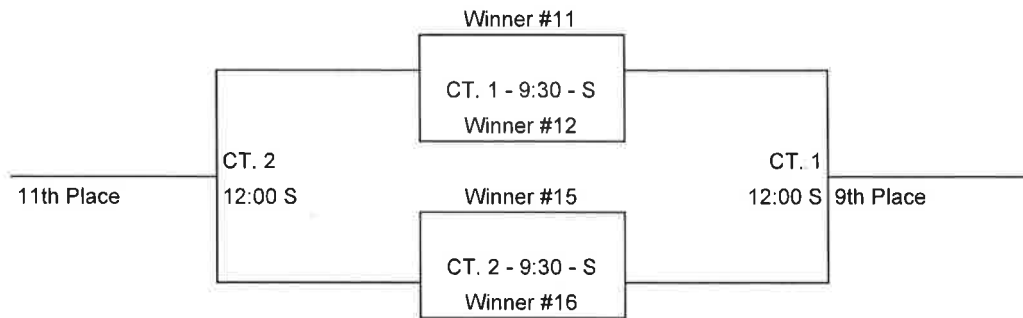

2019 Apple Valley Eagle Invitational

Apple Valley
Chaska
Eagan
East Ridge
Eden Prairie
Hopkins
Lakeville North
Lakeville South
Marshall
Moorhead
New Prague
Northfield
Prior Lake
Shakopee
Stillwater
Wayzata

Consolation Bracket

9th-12th Place Bracket

13th-16th Place Bracket