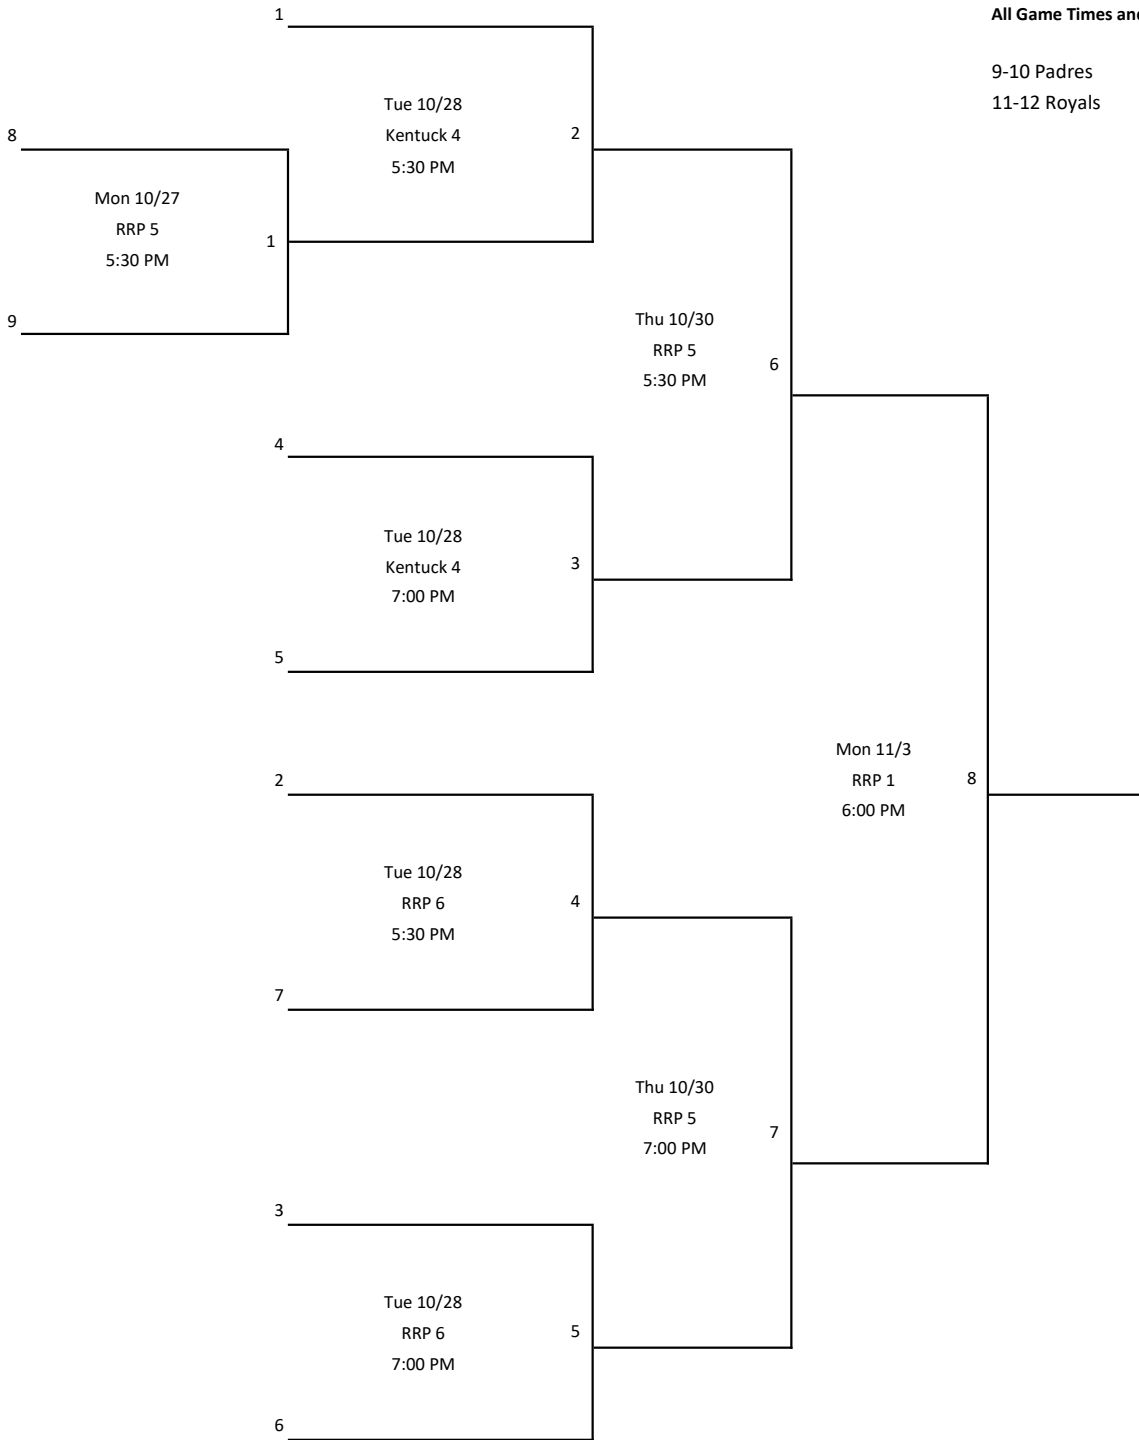

# 9-10 Year Old Fall 2025 Bracket (9 Team Single)

Winner's Bracket

Check Bracket for Field

Tournament is 1 pitching week

Exception: 8 or 9 Seed ONLY playing in championship game starts new week

Rest days must be observed regardless of pitching week!!!