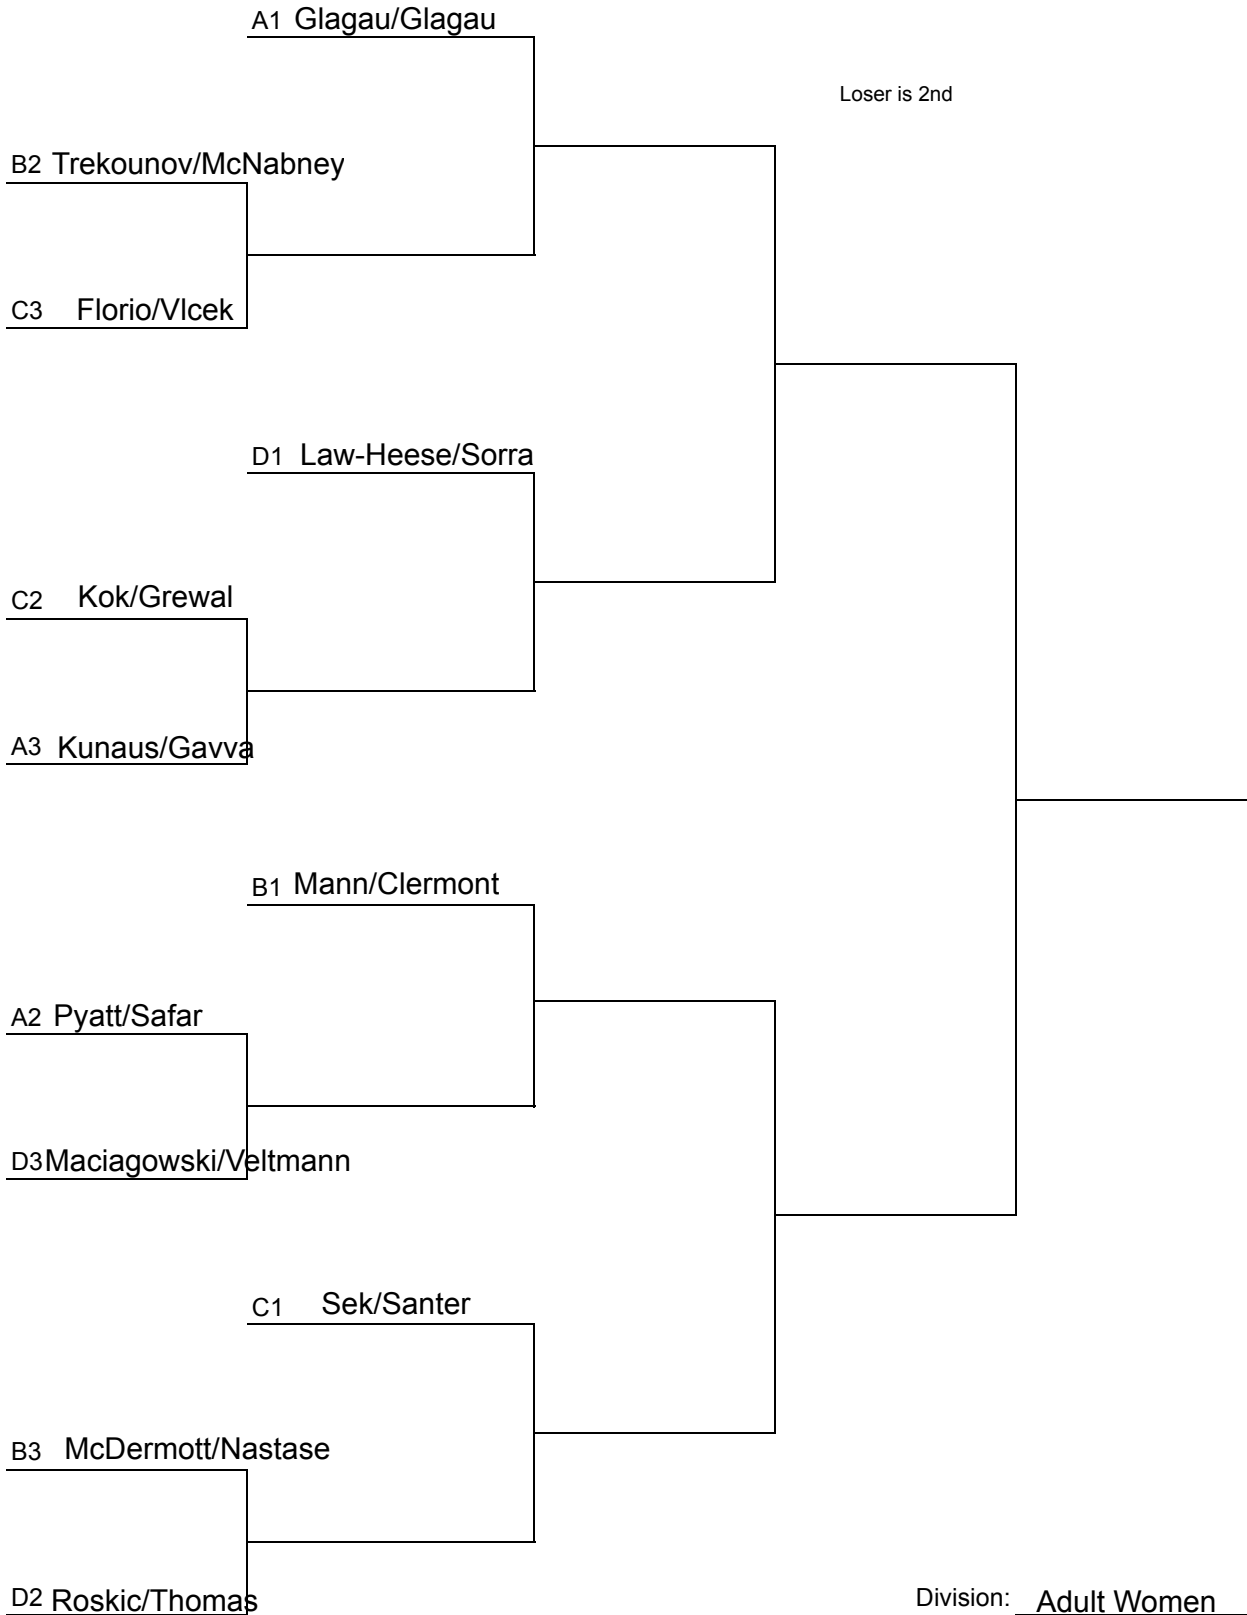

Beach Tour 12 Team Draw

4 Pools of 3
 A B C D
 1 2 3 4
 8 7 6 5
 9 10 11 12

Loser is 9th

Loser is 5th

Loser is 3rd

Loser is 2nd

Division: Adult Women