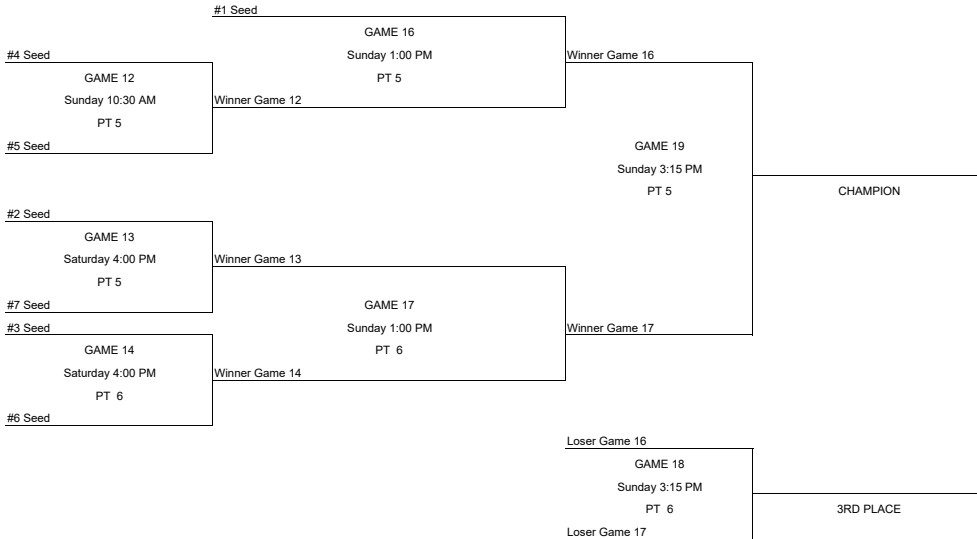

### POOL PLAY

Game #	Day	Time	Field	Team 1	Score	Run Diff	Team 2	Score	Run Diff
1	Friday	5:45 PM	PT 5	Osseo-Maple Grove			Coon Rapids		
2	Friday	5:45 PM	PT 6	Andover			Sauk Rapids-Rice		
3	Friday	8:00 PM	PT 5	White Bear Lake			Minnnetonka		
4	Friday	8:00 PM	PT 6	Elk River			Anoka		
5	Saturday	8:30 AM	PT 5	Andover			Cold Spring		
6	Saturday	9:00 AM	PT 6	Osseo-Maple Grove			Shoreview		
7	Saturday	10:45 AM	PT 5	Minnnetonka			Anoka		
8	Saturday	11:15 AM	PT 6	White Bear Lake			Elk River		
9	Saturday	1:00 PM	PT 5	Sauk Rapids-Rice			Cold Spring		
10	Saturday	1:30 PM	PT 6	Coon Rapids			Shoreview		

TP=Total Points  
TRD=Total Run Differential

**Seeding for bracket play will be determined by TOTAL POINTS:**

(NOT based on pool standings)  
2 points - win, 1 point - tie, 0 points - loss

**Seeding Tie Breakers:**

1. Results of the head to head competition  
(Only applies when all teams left in tie breaker have played each other)
  2. Runs differential in Total Pool Play  
(Maximum plus or minus 10 runs per game)
  3. Least number of runs allowed in Total Pool Play.
  4. Most total runs scored in Total Pool Play.
  5. Coin flip
- \* For a three-way tie, first break the three-way tie by these rules and then start all over with the two remaining teams**

### CHAMPIONSHIP BRACKET