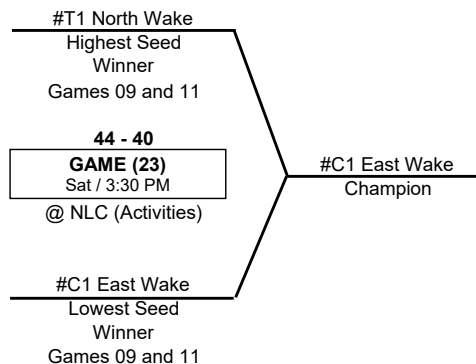

MS BOYS -- 2018 - 19 EASTERN REGIONAL

FRIDAY, FEBRUARY 15, 2019 -- NEW LIFE CAMP, RALEIGH, NC (NLC)

SATURDAY, FEBRUARY 16, 2019 -- NEW LIFE CAMP, RALEIGH, NC (NLC)

ALL TOURNAMENT

NAME	TEAM	MVP
Jackson Jones	South Wake	MVP
Brandon Anderson	South Wake	
Devin Ford	South Wake	
Worth Kinslow	North Wake	
Carter Suffridge	North Wake	
Josiah Love	Alamance	
Jesse Kranz	Wake Forest	
Gabriel Ferrell	Durham	
Shark Baynard	Wilmington	

NOTE: -- THE HIGHEST SEED IS THE HOME TEAM

-- IN SEMI FINAL GAMES AND CHAMPIONSHIP GAME -- IF BOTH TEAMS ARE THE SAME SEED THEN THE TRIANGLE CONFERENCE WILL BE THE HOME TEAM

JV BOYS -- 2018 - 19 EASTERN REGIONAL

FRIDAY, FEBRUARY 15, 2019 -- NEW LIFE CAMP, RALEIGH, NC (NLC)

SATURDAY, FEBRUARY 16, 2019 -- NEW LIFE CAMP, RALEIGH, NC (NLC)

ALL TOURNAMENT		
NAME	TEAM	MVP
Elijah Skinner	East Wake	MVP
Jonathan Weeks	East Wake	
Jacob Dienes	East Wake	
Jay Pickett	North Wake	
Isaac Schramm	North Wake	
Caleb LaHay	Wake Forest	
Ashwin den Boef	Durham	
Daniel Baker	South Wake	
Luke Cutler	Wilmington	
Matthew Moore	Harnett	

NOTE: -- THE HIGHEST SEED IS THE HOME TEAM

-- IN SEMI FINAL GAMES AND CHAMPIONSHIP GAME -- IF BOTH TEAMS ARE THE SAME SEED THEN THE TRIANGLE CONFERENCE WILL BE THE HOME TEAM

-- EAST WAKE = WILSON

VARSITY BOYS -- 2018 - 19 EASTERN REGIONAL