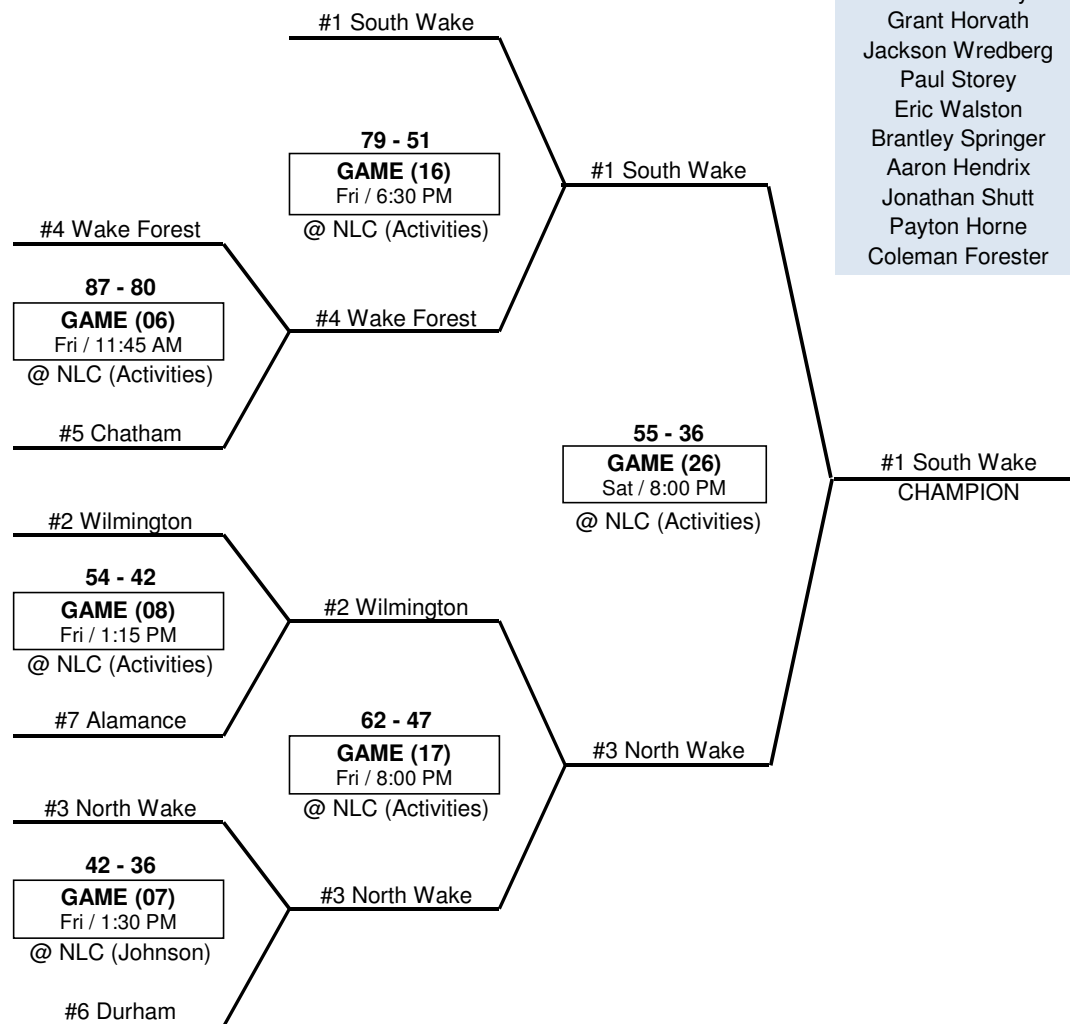

NOTE: -- THE HIGHEST SEED IS THE HOME TEAM

-- IN SEMI FINAL GAMES AND CHAMPIONSHIP GAME -- IF BOTH TEAMS ARE THE SAME SEED THEN THE TRIANGLE CONFERENCE WILL BE THE HOME TEAM

JV BOYS -- 2018 - 19 EASTERN REGIONAL

FRIDAY, FEBRUARY 15, 2019 -- NEW LIFE CAMP, RALEIGH, NC (NLC)

SATURDAY, FEBRUARY 16, 2019 -- NEW LIFE CAMP, RALEIGH, NC (NLC)

ALL TOURNAMENT		
NAME	TEAM	MVP
Elijah Skinner	East Wake	MVP
Jonathan Weeks	East Wake	
Jacob Dienes	East Wake	
Jay Pickett	North Wake	
Isaac Schramm	North Wake	
Caleb LaHay	Wake Forest	
Ashwin den Boef	Durham	
Daniel Baker	South Wake	
Luke Cutler	Wilmington	
Matthew Moore	Harnett	

NOTE: -- THE HIGHEST SEED IS THE HOME TEAM

-- IN SEMI FINAL GAMES AND CHAMPIONSHIP GAME -- IF BOTH TEAMS ARE THE SAME SEED THEN THE TRIANGLE CONFERENCE WILL BE THE HOME TEAM

-- EAST WAKE = WILSON

VARSITY BOYS -- 2018 - 19 EASTERN REGIONAL

FRIDAY, FEBRUARY 15, 2019 -- NEW LIFE CAMP, RALEIGH, NC (NLC)

SATURDAY, FEBRUARY 16, 2019 -- NEW LIFE CAMP, RALEIGH, NC (NLC)

ALL TOURNAMENT		
NAME	TEAM	MVP
Austin Manley	South Wake	MVP
Grant Horvath	South Wake	
Jackson Wredberg	South Wake	
Paul Storey	North Wake	
Eric Walston	North Wake	
Brantley Springer	Wilmington	
Aaron Hendrix	Wake Forest	
Jonathan Shutt	Chatham	
Payton Horne	Durham	
Coleman Forester	Alamance	