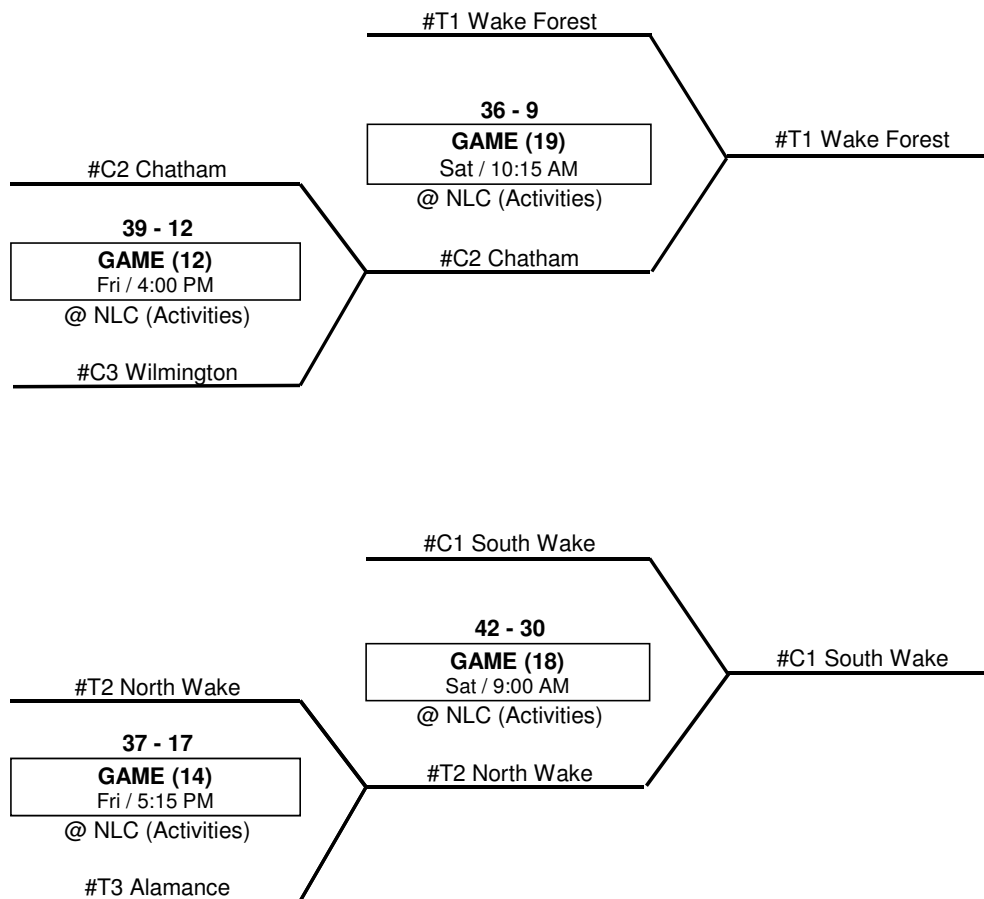

NOTE: -- THE HIGHEST SEED IS THE HOME TEAM

-- IN SEMI FINAL GAMES AND CHAMPIONSHIP GAME -- IF BOTH TEAMS ARE THE SAME SEED THEN THE TRIANGLE CONFERENCE WILL BE THE HOME TEAM

JV BOYS -- 2018 - 19 EASTERN REGIONAL

NOTE: -- THE HIGHEST SEED IS THE HOME TEAM

-- IN SEMI FINAL GAMES AND CHAMPIONSHIP GAME -- IF BOTH TEAMS ARE THE SAME SEED THEN THE TRIANGLE CONFERENCE WILL BE THE HOME TEAM

-- EAST WAKE = WILSON

VARSITY BOYS -- 2018 - 19 EASTERN REGIONAL

FRIDAY, FEBRUARY 15, 2019 -- NEW LIFE CAMP, RALEIGH, NC (NLC)

SATURDAY, FEBRUARY 16, 2019 -- NEW LIFE CAMP, RALEIGH, NC (NLC)

ALL TOURNAMENT		
NAME	TEAM	MVP
Austin Manley	South Wake	MVP
Grant Horvath	South Wake	
Jackson Wredberg	South Wake	
Paul Storey	North Wake	
Eric Walston	North Wake	
Brantley Springer	Wilmington	
Aaron Hendrix	Wake Forest	
Jonathan Shutt	Chatham	
Payton Horne	Durham	
Coleman Forester	Alamance	

NOTE: -- THE HIGHEST SEED IS THE HOME TEAM

MS GIRLS -- 2018 - 19 EASTERN REGIONAL

FRIDAY, FEBRUARY 15, 2019 -- NEW LIFE CAMP, RALEIGH, NC (NLC)

SATURDAY, FEBRUARY 16, 2019 -- NEW LIFE CAMP, RALEIGH, NC (NLC)