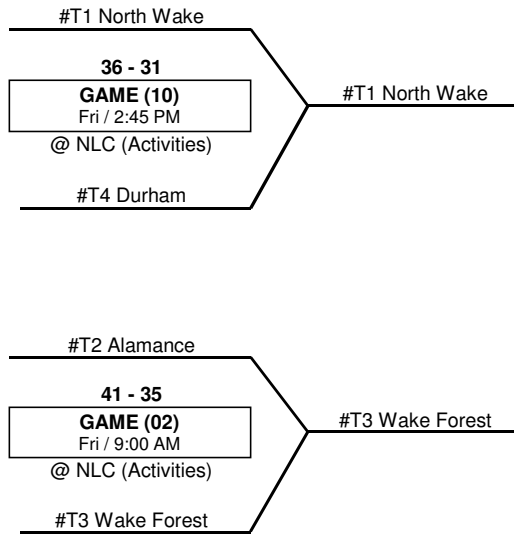

MS BOYS -- 2018 - 19 EASTERN REGIONAL

FRIDAY, FEBRUARY 15, 2019 -- NEW LIFE CAMP, RALEIGH, NC (NLC)

SATURDAY, FEBRUARY 16, 2019 -- NEW LIFE CAMP, RALEIGH, NC (NLC)

ALL TOURNAMENT

NAME	TEAM	MVP
Jackson Jones	South Wake	MVP
Brandon Anderson	South Wake	
Devin Ford	South Wake	
Worth Kinslow	North Wake	
Carter Suffridge	North Wake	
Josiah Love	Alamance	
Jesse Kranz	Wake Forest	
Gabriel Ferrell	Durham	
Shark Baynard	Wilmington	

NOTE: -- THE HIGHEST SEED IS THE HOME TEAM

-- IN SEMI FINAL GAMES AND CHAMPIONSHIP GAME -- IF BOTH TEAMS ARE THE SAME SEED THEN THE TRIANGLE CONFERENCE WILL BE THE HOME TEAM

JV BOYS -- 2018 - 19 EASTERN REGIONAL

FRIDAY, FEBRUARY 15, 2019 -- NEW LIFE CAMP, RALEIGH, NC (NLC)

SATURDAY, FEBRUARY 16, 2019 -- NEW LIFE CAMP, RALEIGH, NC (NLC)

ALL TOURNAMENT		
NAME	TEAM	MVP
Elijah Skinner	East Wake	MVP
Jonathan Weeks	East Wake	
Jacob Dienes	East Wake	
Jay Pickett	North Wake	
Isaac Schramm	North Wake	
Caleb LaHay	Wake Forest	
Ashwin den Boef	Durham	
Daniel Baker	South Wake	
Luke Cutler	Wilmington	
Matthew Moore	Harnett	

NOTE: -- THE HIGHEST SEED IS THE HOME TEAM

-- IN SEMI FINAL GAMES AND CHAMPIONSHIP GAME -- IF BOTH TEAMS ARE THE SAME SEED THEN THE TRIANGLE CONFERENCE WILL BE THE HOME TEAM

-- EAST WAKE = WILSON

VARSITY BOYS -- 2018 - 19 EASTERN REGIONAL