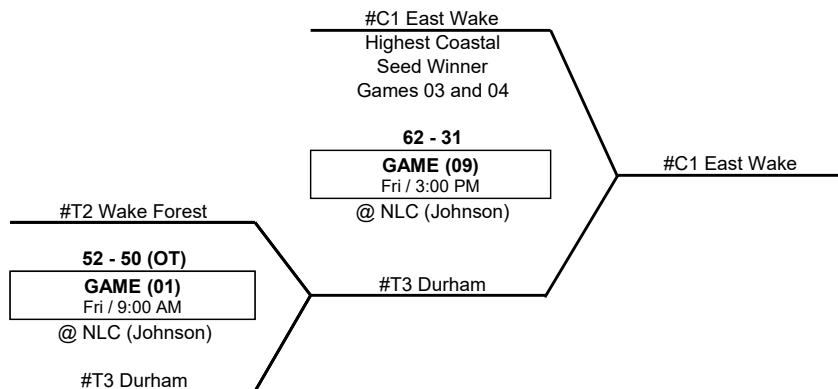

MS BOYS -- 2018 - 19 EASTERN REGIONAL

FRIDAY, FEBRUARY 15, 2019 -- NEW LIFE CAMP, RALEIGH, NC (NLC)

SATURDAY, FEBRUARY 16, 2019 -- NEW LIFE CAMP, RALEIGH, NC (NLC)

ALL TOURNAMENT

NAME	TEAM	MVP
Jackson Jones	South Wake	MVP
Brandon Anderson	South Wake	
Devin Ford	South Wake	
Worth Kinslow	North Wake	
Carter Suffridge	North Wake	
Josiah Love	Alamance	
Jesse Kranz	Wake Forest	
Gabriel Ferrell	Durham	
Shark Baynard	Wilmington	

NOTE: -- THE HIGHEST SEED IS THE HOME TEAM

-- IN SEMI FINAL GAMES AND CHAMPIONSHIP GAME -- IF BOTH TEAMS ARE THE SAME SEED THEN THE TRIANGLE CONFERENCE WILL BE THE HOME TEAM

JV BOYS -- 2018 - 19 EASTERN REGIONAL

FRIDAY, FEBRUARY 15, 2019 -- NEW LIFE CAMP, RALEIGH, NC (NLC)

SATURDAY, FEBRUARY 16, 2019 -- NEW LIFE CAMP, RALEIGH, NC (NLC)

ALL TOURNAMENT		
NAME	TEAM	MVP
Elijah Skinner	East Wake	MVP
Jonathan Weeks	East Wake	
Jacob Dienes	East Wake	
Jay Pickett	North Wake	
Isaac Schramm	North Wake	
Caleb LaHay	Wake Forest	
Ashwin den Boef	Durham	
Daniel Baker	South Wake	
Luke Cutler	Wilmington	
Matthew Moore	Harnett	

NOTE: -- THE HIGHEST SEED IS THE HOME TEAM

-- IN SEMI FINAL GAMES AND CHAMPIONSHIP GAME -- IF BOTH TEAMS ARE THE SAME SEED THEN THE TRIANGLE CONFERENCE WILL BE THE HOME TEAM

-- EAST WAKE = WILSON

VARSITY BOYS -- 2018 - 19 EASTERN REGIONAL