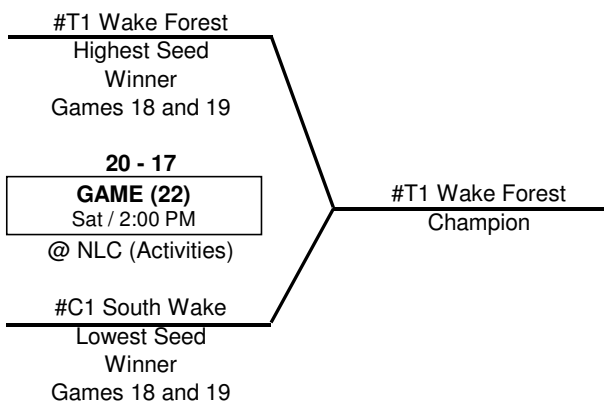

NOTE: -- THE HIGHEST SEED IS THE HOME TEAM

-- IN SEMI FINAL GAMES AND CHAMPIONSHIP GAME -- IF BOTH TEAMS ARE THE SAME SEED THEN THE TRIANGLE CONFERENCE WILL BE THE HOME TEAM

-- EAST WAKE = WILSON

VARSITY BOYS -- 2018 - 19 EASTERN REGIONAL

FRIDAY, FEBRUARY 15, 2019 -- NEW LIFE CAMP, RALEIGH, NC (NLC)

SATURDAY, FEBRUARY 16, 2019 -- NEW LIFE CAMP, RALEIGH, NC (NLC)

ALL TOURNAMENT		
NAME	TEAM	MVP
Austin Manley	South Wake	MVP
Grant Horvath	South Wake	
Jackson Wredberg	South Wake	
Paul Storey	North Wake	
Eric Walston	North Wake	
Brantley Springer	Wilmington	
Aaron Hendrix	Wake Forest	
Jonathan Shutt	Chatham	
Payton Horne	Durham	
Coleman Forester	Alamance	

NOTE: -- THE HIGHEST SEED IS THE HOME TEAM

MS GIRLS -- 2018 - 19 EASTERN REGIONAL

FRIDAY, FEBRUARY 15, 2019 -- NEW LIFE CAMP, RALEIGH, NC (NLC)

SATURDAY, FEBRUARY 16, 2019 -- NEW LIFE CAMP, RALEIGH, NC (NLC)

NOTE: -- THE HIGHEST SEED IS THE HOME TEAM

-- IN SEMI FINAL GAMES AND CHAMPIONSHIP GAME -- IF BOTH TEAMS ARE THE SAME SEED THEN THE TRIANGLE CONFERENCE WILL BE THE HOME TEAM

VARSITY GIRLS -- 2018 - 19 EASTERN REGIONAL