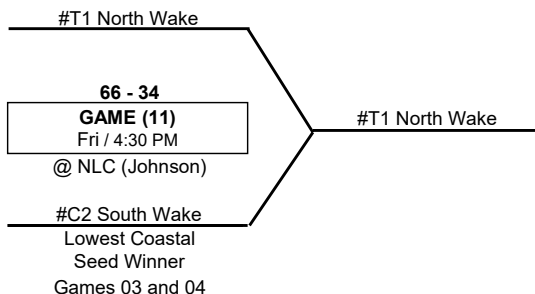

MS BOYS -- 2018 - 19 EASTERN REGIONAL

FRIDAY, FEBRUARY 15, 2019 -- NEW LIFE CAMP, RALEIGH, NC (NLC)

SATURDAY, FEBRUARY 16, 2019 -- NEW LIFE CAMP, RALEIGH, NC (NLC)

ALL TOURNAMENT

NAME	TEAM	MVP
Jackson Jones	South Wake	MVP
Brandon Anderson	South Wake	
Devin Ford	South Wake	
Worth Kinslow	North Wake	
Carter Suffridge	North Wake	
Josiah Love	Alamance	
Jesse Kranz	Wake Forest	
Gabriel Ferrell	Durham	
Shark Baynard	Wilmington	

NOTE: -- THE HIGHEST SEED IS THE HOME TEAM

-- IN SEMI FINAL GAMES AND CHAMPIONSHIP GAME -- IF BOTH TEAMS ARE THE SAME SEED THEN THE TRIANGLE CONFERENCE WILL BE THE HOME TEAM

JV BOYS -- 2018 - 19 EASTERN REGIONAL

FRIDAY, FEBRUARY 15, 2019 -- NEW LIFE CAMP, RALEIGH, NC (NLC)

SATURDAY, FEBRUARY 16, 2019 -- NEW LIFE CAMP, RALEIGH, NC (NLC)

ALL TOURNAMENT		
NAME	TEAM	MVP
Elijah Skinner	East Wake	MVP
Jonathan Weeks	East Wake	
Jacob Dienes	East Wake	
Jay Pickett	North Wake	
Isaac Schramm	North Wake	
Caleb LaHay	Wake Forest	
Ashwin den Boef	Durham	
Daniel Baker	South Wake	
Luke Cutler	Wilmington	
Matthew Moore	Harnett	

NOTE: -- THE HIGHEST SEED IS THE HOME TEAM

-- IN SEMI FINAL GAMES AND CHAMPIONSHIP GAME -- IF BOTH TEAMS ARE THE SAME SEED THEN THE TRIANGLE CONFERENCE WILL BE THE HOME TEAM

-- EAST WAKE = WILSON

VARSITY BOYS -- 2018 - 19 EASTERN REGIONAL