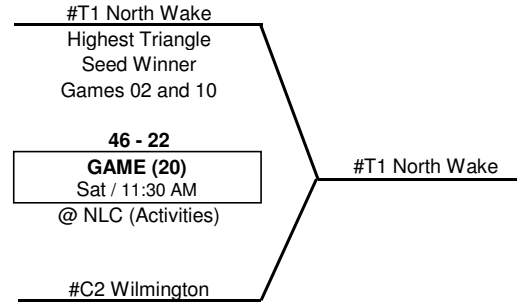

MS BOYS -- 2018 - 19 EASTERN REGIONAL

FRIDAY, FEBRUARY 15, 2019 -- NEW LIFE CAMP, RALEIGH, NC (NLC)

SATURDAY, FEBRUARY 16, 2019 -- NEW LIFE CAMP, RALEIGH, NC (NLC)

ALL TOURNAMENT

NAME	TEAM	MVP
Jackson Jones	South Wake	MVP
Brandon Anderson	South Wake	
Devin Ford	South Wake	
Worth Kinslow	North Wake	
Carter Suffridge	North Wake	
Josiah Love	Alamance	
Jesse Kranz	Wake Forest	
Gabriel Ferrell	Durham	
Shark Baynard	Wilmington	

NOTE: -- THE HIGHEST SEED IS THE HOME TEAM

-- IN SEMI FINAL GAMES AND CHAMPIONSHIP GAME -- IF BOTH TEAMS ARE THE SAME SEED THEN THE TRIANGLE CONFERENCE WILL BE THE HOME TEAM

JV BOYS -- 2018 - 19 EASTERN REGIONAL

FRIDAY, FEBRUARY 15, 2019 -- NEW LIFE CAMP, RALEIGH, NC (NLC)

SATURDAY, FEBRUARY 16, 2019 -- NEW LIFE CAMP, RALEIGH, NC (NLC)

ALL TOURNAMENT		
NAME	TEAM	MVP
Elijah Skinner	East Wake	MVP
Jonathan Weeks	East Wake	
Jacob Dienes	East Wake	
Jay Pickett	North Wake	
Isaac Schramm	North Wake	
Caleb LaHay	Wake Forest	
Ashwin den Boef	Durham	
Daniel Baker	South Wake	
Luke Cutler	Wilmington	
Matthew Moore	Harnett	

NOTE: -- THE HIGHEST SEED IS THE HOME TEAM

-- IN SEMI FINAL GAMES AND CHAMPIONSHIP GAME -- IF BOTH TEAMS ARE THE SAME SEED THEN THE TRIANGLE CONFERENCE WILL BE THE HOME TEAM

-- EAST WAKE = WILSON

VARSITY BOYS -- 2018 - 19 EASTERN REGIONAL