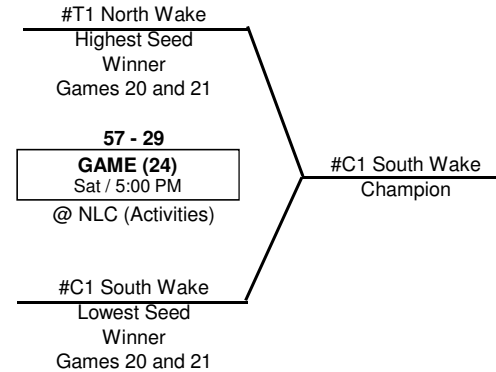

MS BOYS -- 2018 - 19 EASTERN REGIONAL

FRIDAY, FEBRUARY 15, 2019 -- NEW LIFE CAMP, RALEIGH, NC (NLC)

SATURDAY, FEBRUARY 16, 2019 -- NEW LIFE CAMP, RALEIGH, NC (NLC)

ALL TOURNAMENT

NAME	TEAM	MVP
Jackson Jones	South Wake	MVP
Brandon Anderson	South Wake	
Devin Ford	South Wake	
Worth Kinslow	North Wake	
Carter Suffridge	North Wake	
Josiah Love	Alamance	
Jesse Kranz	Wake Forest	
Gabriel Ferrell	Durham	
Shark Baynard	Wilmington	

NOTE: -- THE HIGHEST SEED IS THE HOME TEAM

-- IN SEMI FINAL GAMES AND CHAMPIONSHIP GAME -- IF BOTH TEAMS ARE THE SAME SEED THEN THE TRIANGLE CONFERENCE WILL BE THE HOME TEAM

JV BOYS -- 2018 - 19 EASTERN REGIONAL

FRIDAY, FEBRUARY 15, 2019 -- NEW LIFE CAMP, RALEIGH, NC (NLC)

SATURDAY, FEBRUARY 16, 2019 -- NEW LIFE CAMP, RALEIGH, NC (NLC)

ALL TOURNAMENT		
NAME	TEAM	MVP
Elijah Skinner	East Wake	MVP
Jonathan Weeks	East Wake	
Jacob Dienes	East Wake	
Jay Pickett	North Wake	
Isaac Schramm	North Wake	
Caleb LaHay	Wake Forest	
Ashwin den Boef	Durham	
Daniel Baker	South Wake	
Luke Cutler	Wilmington	
Matthew Moore	Harnett	

NOTE: -- THE HIGHEST SEED IS THE HOME TEAM

-- IN SEMI FINAL GAMES AND CHAMPIONSHIP GAME -- IF BOTH TEAMS ARE THE SAME SEED THEN THE TRIANGLE CONFERENCE WILL BE THE HOME TEAM

-- EAST WAKE = WILSON

VARSITY BOYS -- 2018 - 19 EASTERN REGIONAL