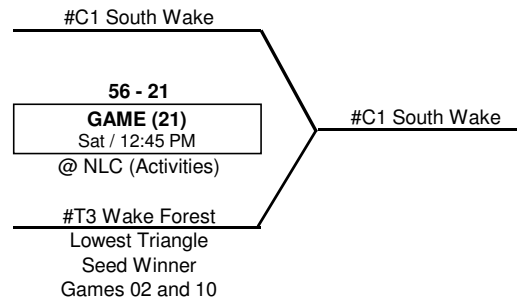

MS BOYS -- 2018 - 19 EASTERN REGIONAL

FRIDAY, FEBRUARY 15, 2019 -- NEW LIFE CAMP, RALEIGH, NC (NLC)

SATURDAY, FEBRUARY 16, 2019 -- NEW LIFE CAMP, RALEIGH, NC (NLC)

ALL TOURNAMENT

NAME	TEAM	MVP
Jackson Jones	South Wake	MVP
Brandon Anderson	South Wake	
Devin Ford	South Wake	
Worth Kinslow	North Wake	
Carter Suffridge	North Wake	
Josiah Love	Alamance	
Jesse Kranz	Wake Forest	
Gabriel Ferrell	Durham	
Shark Baynard	Wilmington	

NOTE: -- THE HIGHEST SEED IS THE HOME TEAM

-- IN SEMI FINAL GAMES AND CHAMPIONSHIP GAME -- IF BOTH TEAMS ARE THE SAME SEED THEN THE TRIANGLE CONFERENCE WILL BE THE HOME TEAM

JV BOYS -- 2018 - 19 EASTERN REGIONAL

FRIDAY, FEBRUARY 15, 2019 -- NEW LIFE CAMP, RALEIGH, NC (NLC)

SATURDAY, FEBRUARY 16, 2019 -- NEW LIFE CAMP, RALEIGH, NC (NLC)

ALL TOURNAMENT		
NAME	TEAM	MVP
Elijah Skinner	East Wake	MVP
Jonathan Weeks	East Wake	
Jacob Dienes	East Wake	
Jay Pickett	North Wake	
Isaac Schramm	North Wake	
Caleb LaHay	Wake Forest	
Ashwin den Boef	Durham	
Daniel Baker	South Wake	
Luke Cutler	Wilmington	
Matthew Moore	Harnett	

NOTE: -- THE HIGHEST SEED IS THE HOME TEAM

-- IN SEMI FINAL GAMES AND CHAMPIONSHIP GAME -- IF BOTH TEAMS ARE THE SAME SEED THEN THE TRIANGLE CONFERENCE WILL BE THE HOME TEAM

-- EAST WAKE = WILSON

VARSITY BOYS -- 2018 - 19 EASTERN REGIONAL