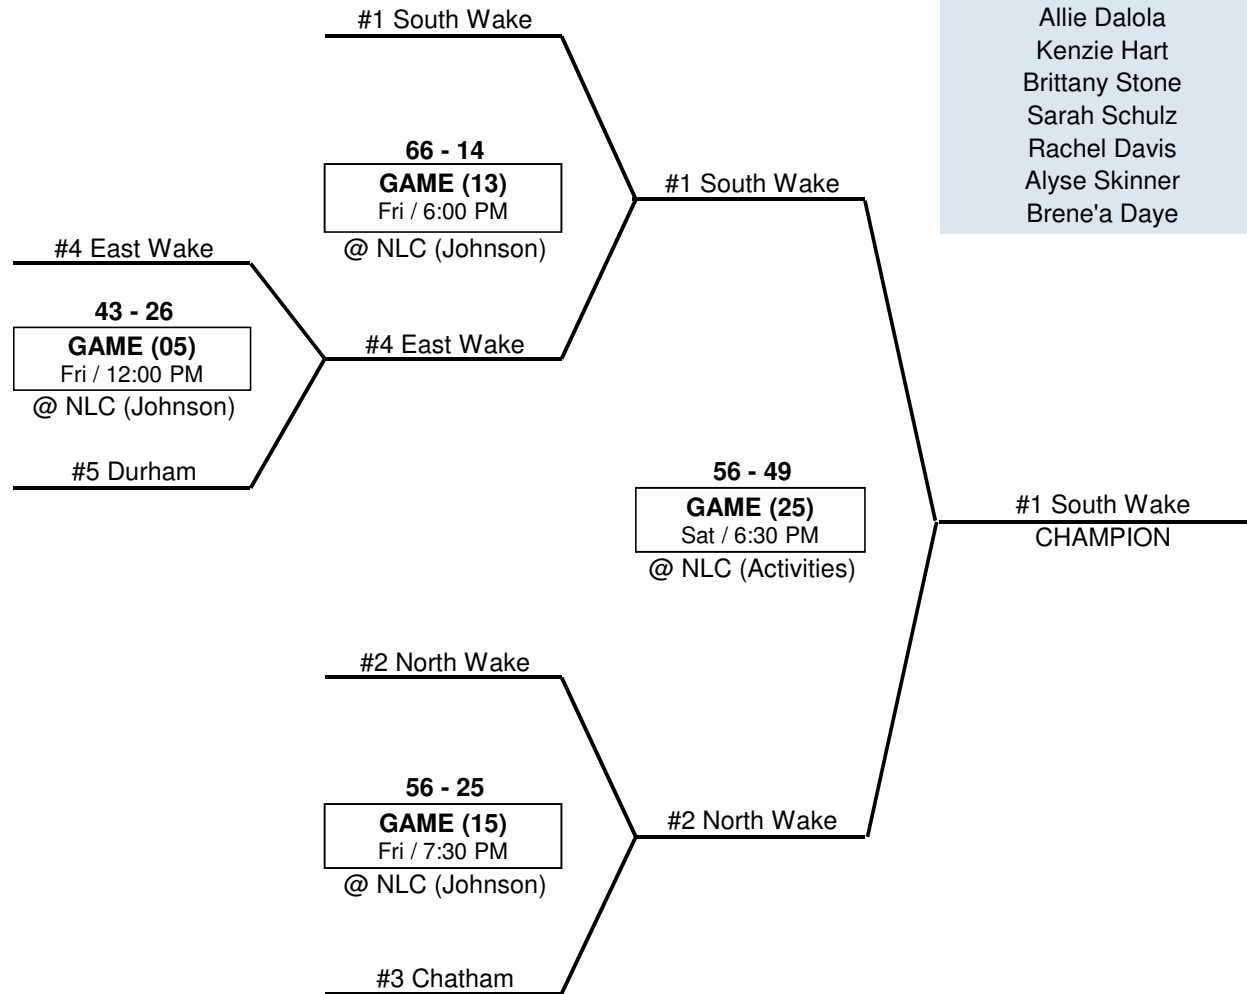

VARSITY GIRLS -- 2018 - 19 EASTERN REGIONAL

FRIDAY, FEBRUARY 15, 2019 -- NEW LIFE CAMP, RALEIGH, NC (NLC)

SATURDAY, FEBRUARY 16, 2019 -- NEW LIFE CAMP, RALEIGH, NC (NLC)

ALL TOURNAMENT		
NAME	TEAM	MVP
Olivia Hart	South Wake	MVP
Allie Dalola	South Wake	
Kenzie Hart	South Wake	
Brittany Stone	North Wake	
Sarah Schulz	North Wake	
Rachel Davis	Chatham	
Alyse Skinner	East Wake	
Brene'a Daye	Durham	

NOTE: -- THE HIGHEST SEED IS THE HOME TEAM