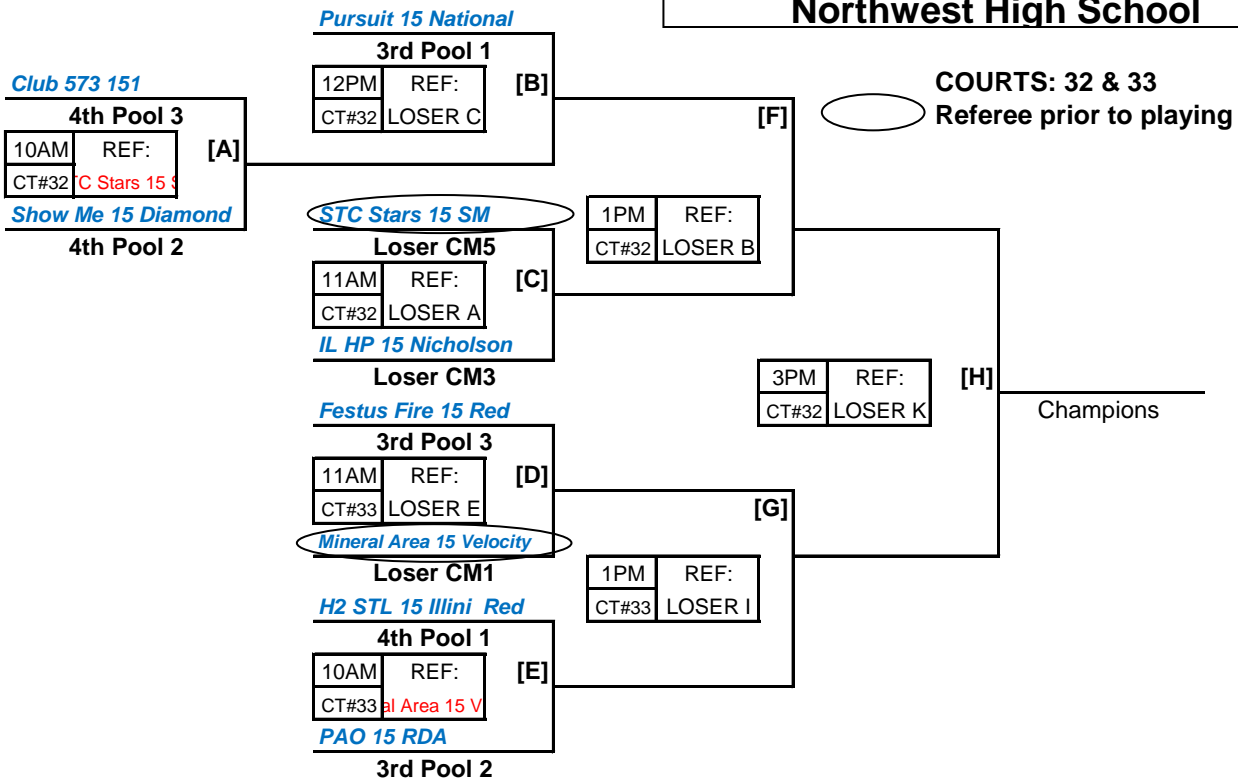

Girls U15 Silver Bracket

Northwest High School

	CT#32	CT#33
10AM	Match A	Match E
11AM	Match C	Match D
12PM	Match B	Match I
1PM	Match F	Match G
2PM	Match K	Match J
3PM	Match H	Match L

Losing team stays on court to ref next match unless otherwise noted