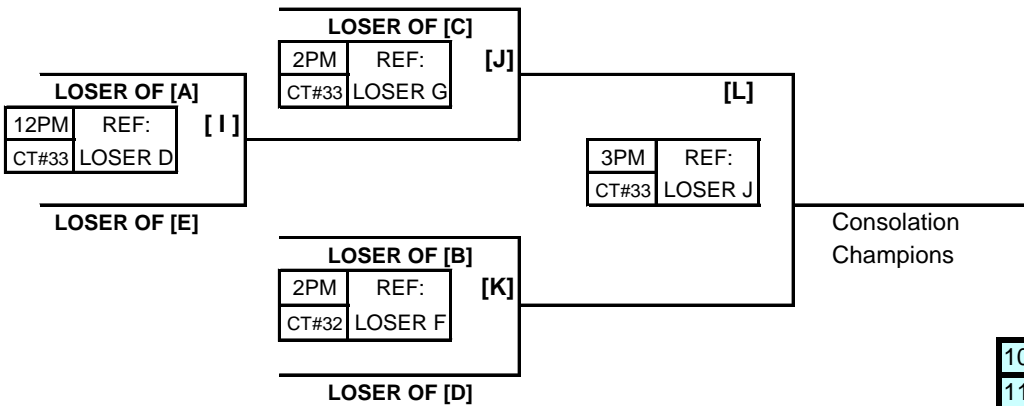

Girls U15 Silver Bracket

Northwest High School

	CT#32	CT#33
10AM	Match A	Match E
11AM	Match C	Match D
12PM	Match B	Match I
1PM	Match F	Match G
2PM	Match K	Match J
3PM	Match H	Match L

Losing team stays on court to ref next match unless otherwise noted