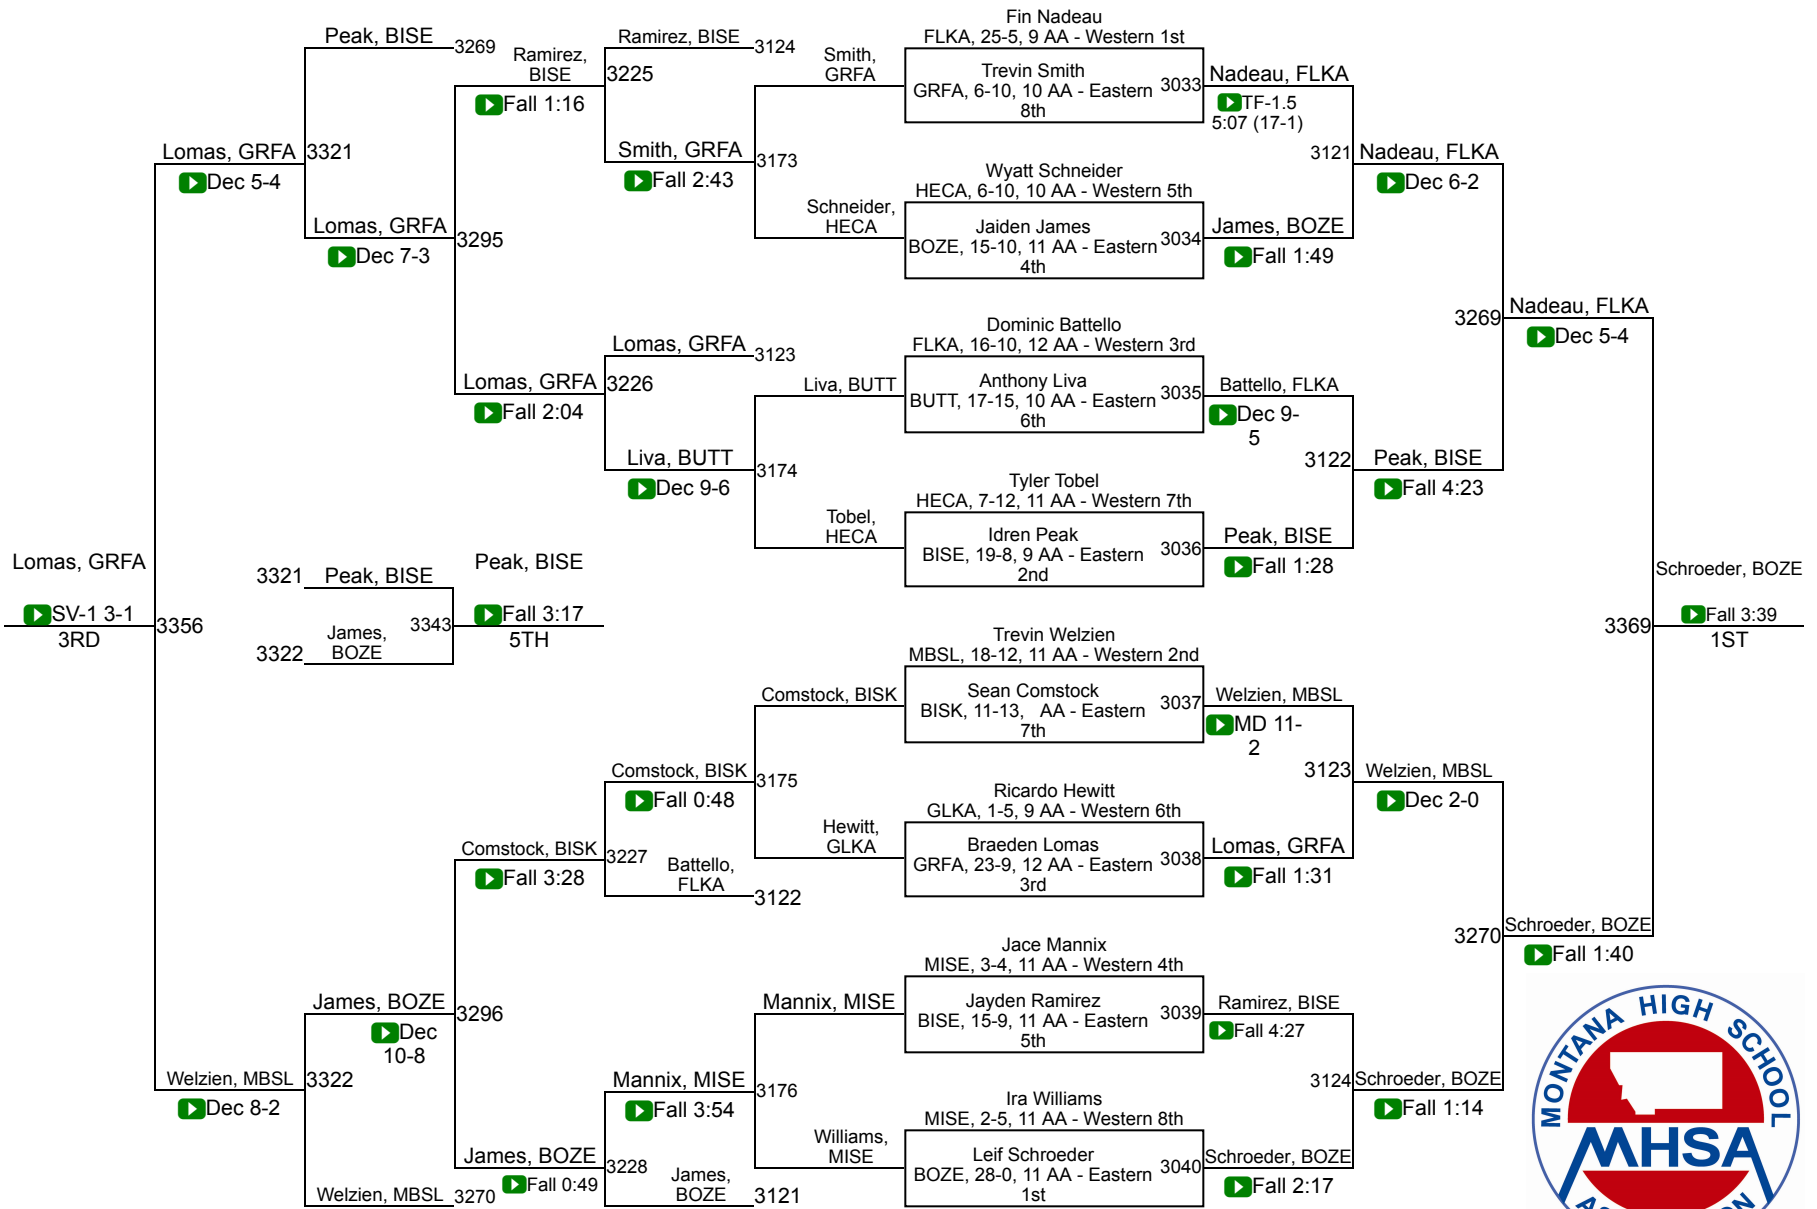

2019 MHSА State Championships

AA - 132