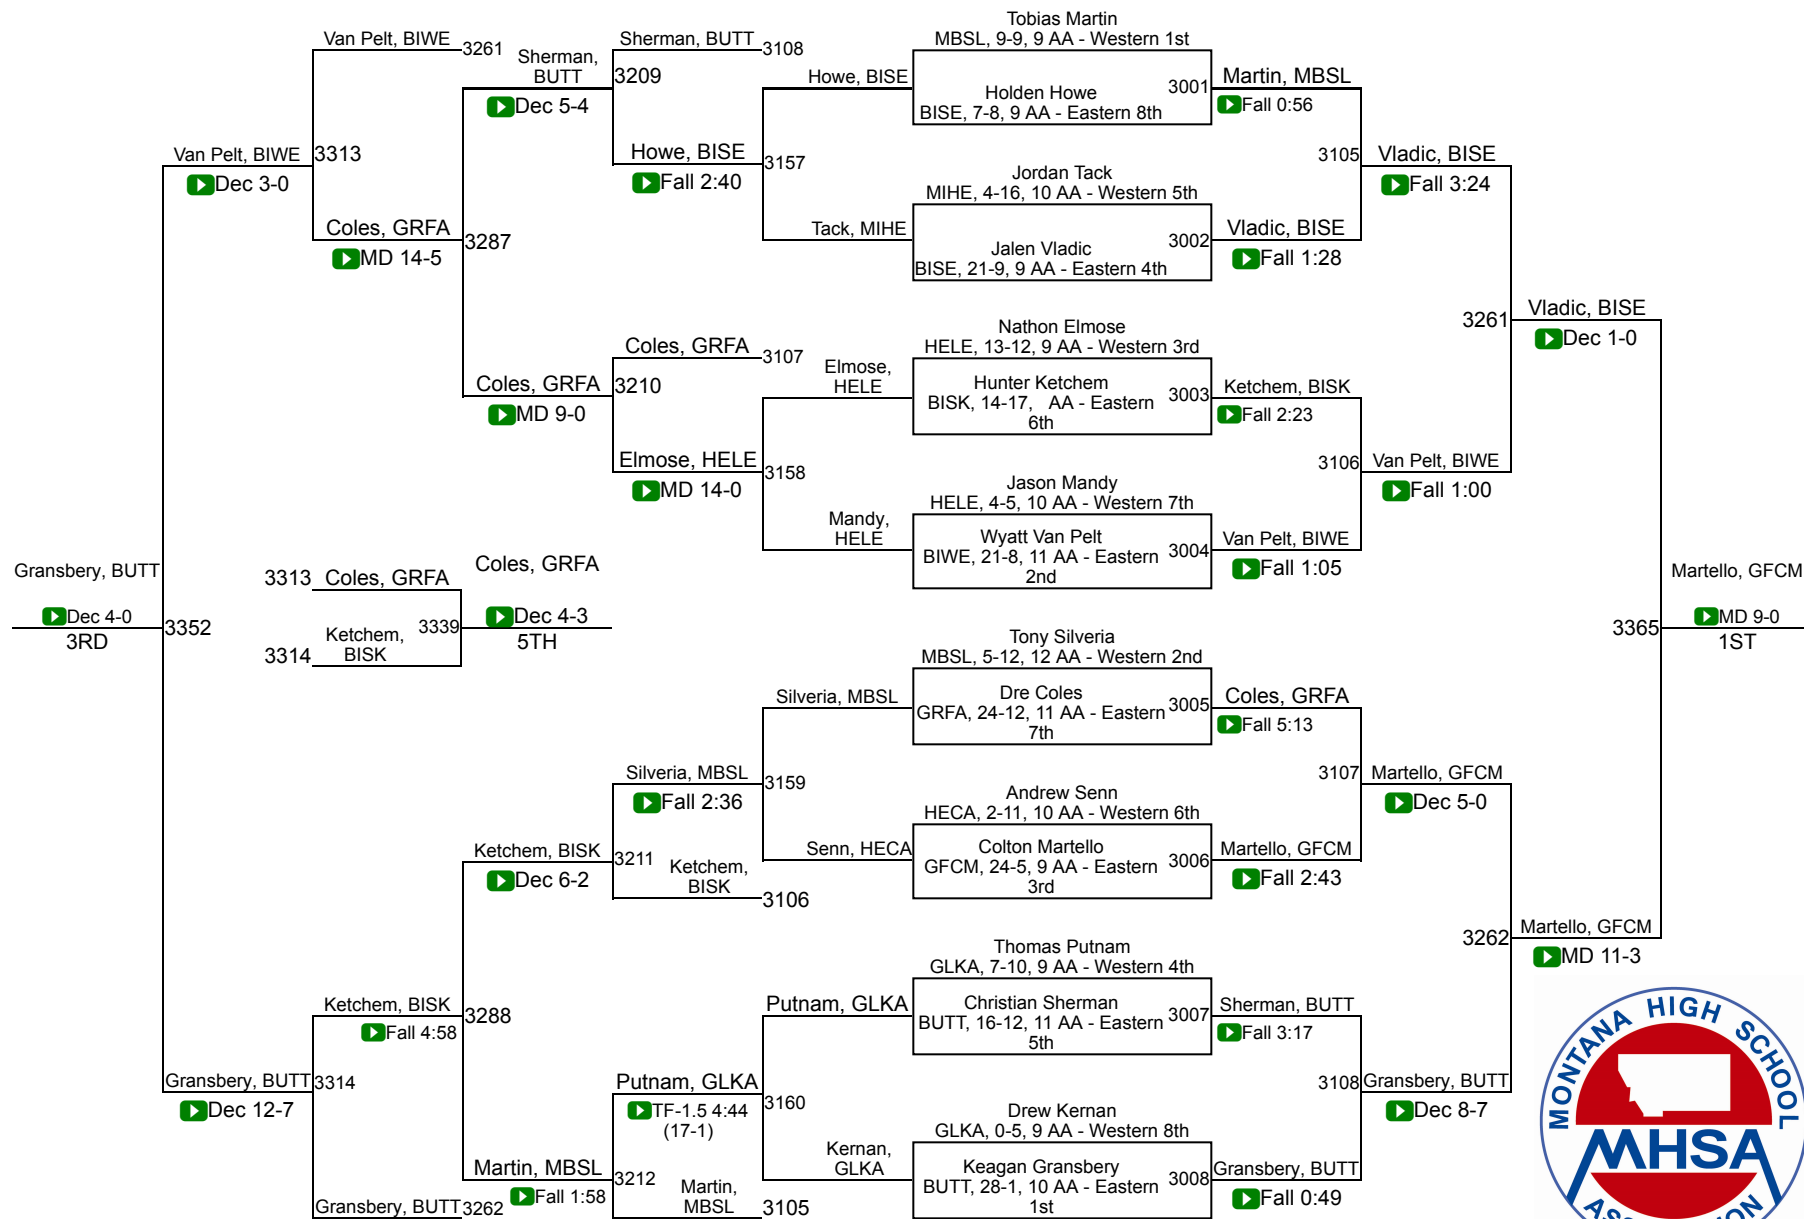

2019 MHSА State Championships

AA - 103