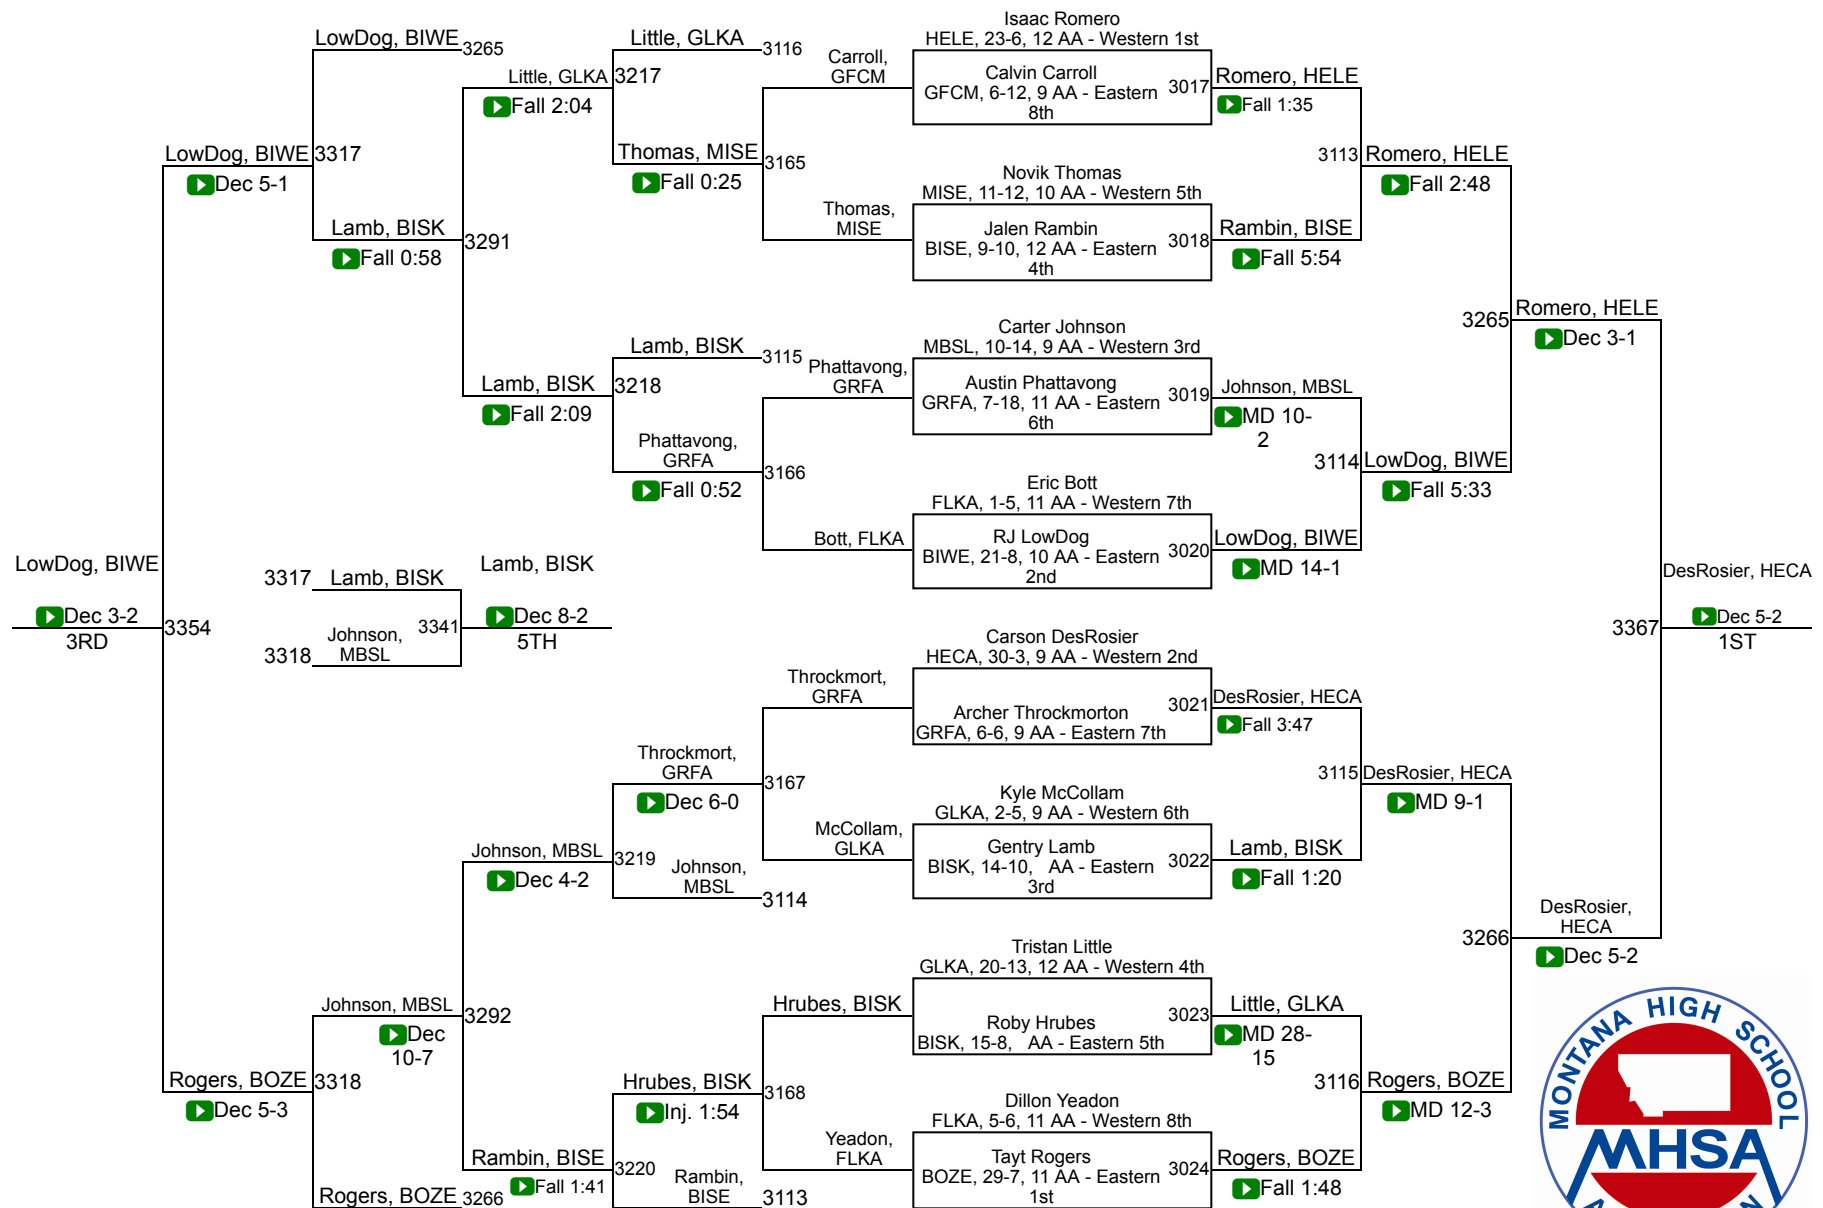

2019 MHSА State Championships

AA - 120