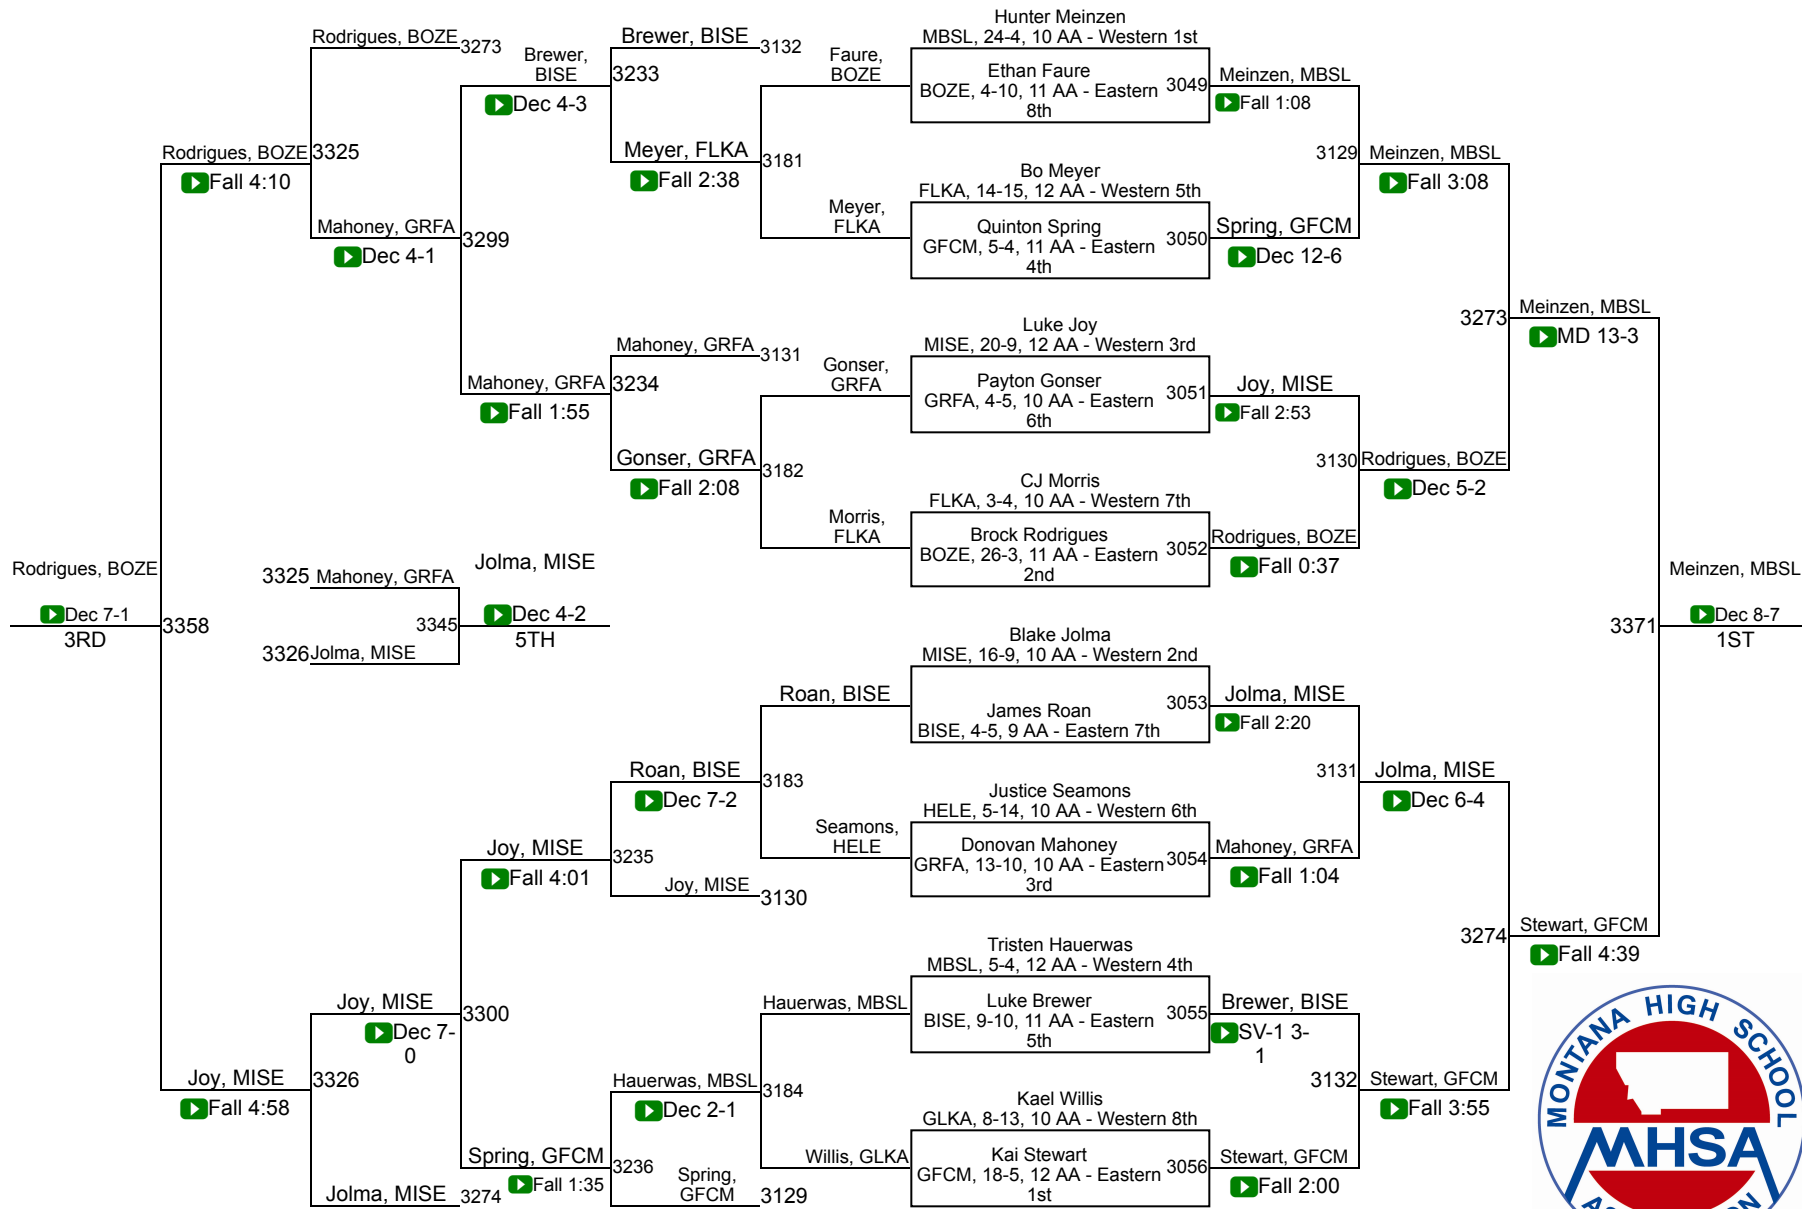

2019 MHSА State Wrestling Tournament
MetraPark – Billings, MT
February 8-9, 2019

Class AA Team Scores

<u>Place</u>	<u>Team</u>	<u>Score</u>
1	Bozeman	260.5
2	Great Falls	197.5
3	Billings Senior	179
	Missoula Big Sky / Loyola Sacred Heart	143
	Billings West	135
	Butte	130
	Flathead (Kalispell)	116
	Helena Capital	104
	Billings Skyview	101
	Great Falls CMR	83
	Helena	66
	Missoula Sentinel	62
	Glacier (Kalispell)	55.5
	Missoula Hellgate	18

2019 MHSА State Championships

AA - 132

2019 MHSА State Championships

AA - 138

2019 MHSA State Championships

AA - 145

2019 MHSAA State Championships

AA - 152