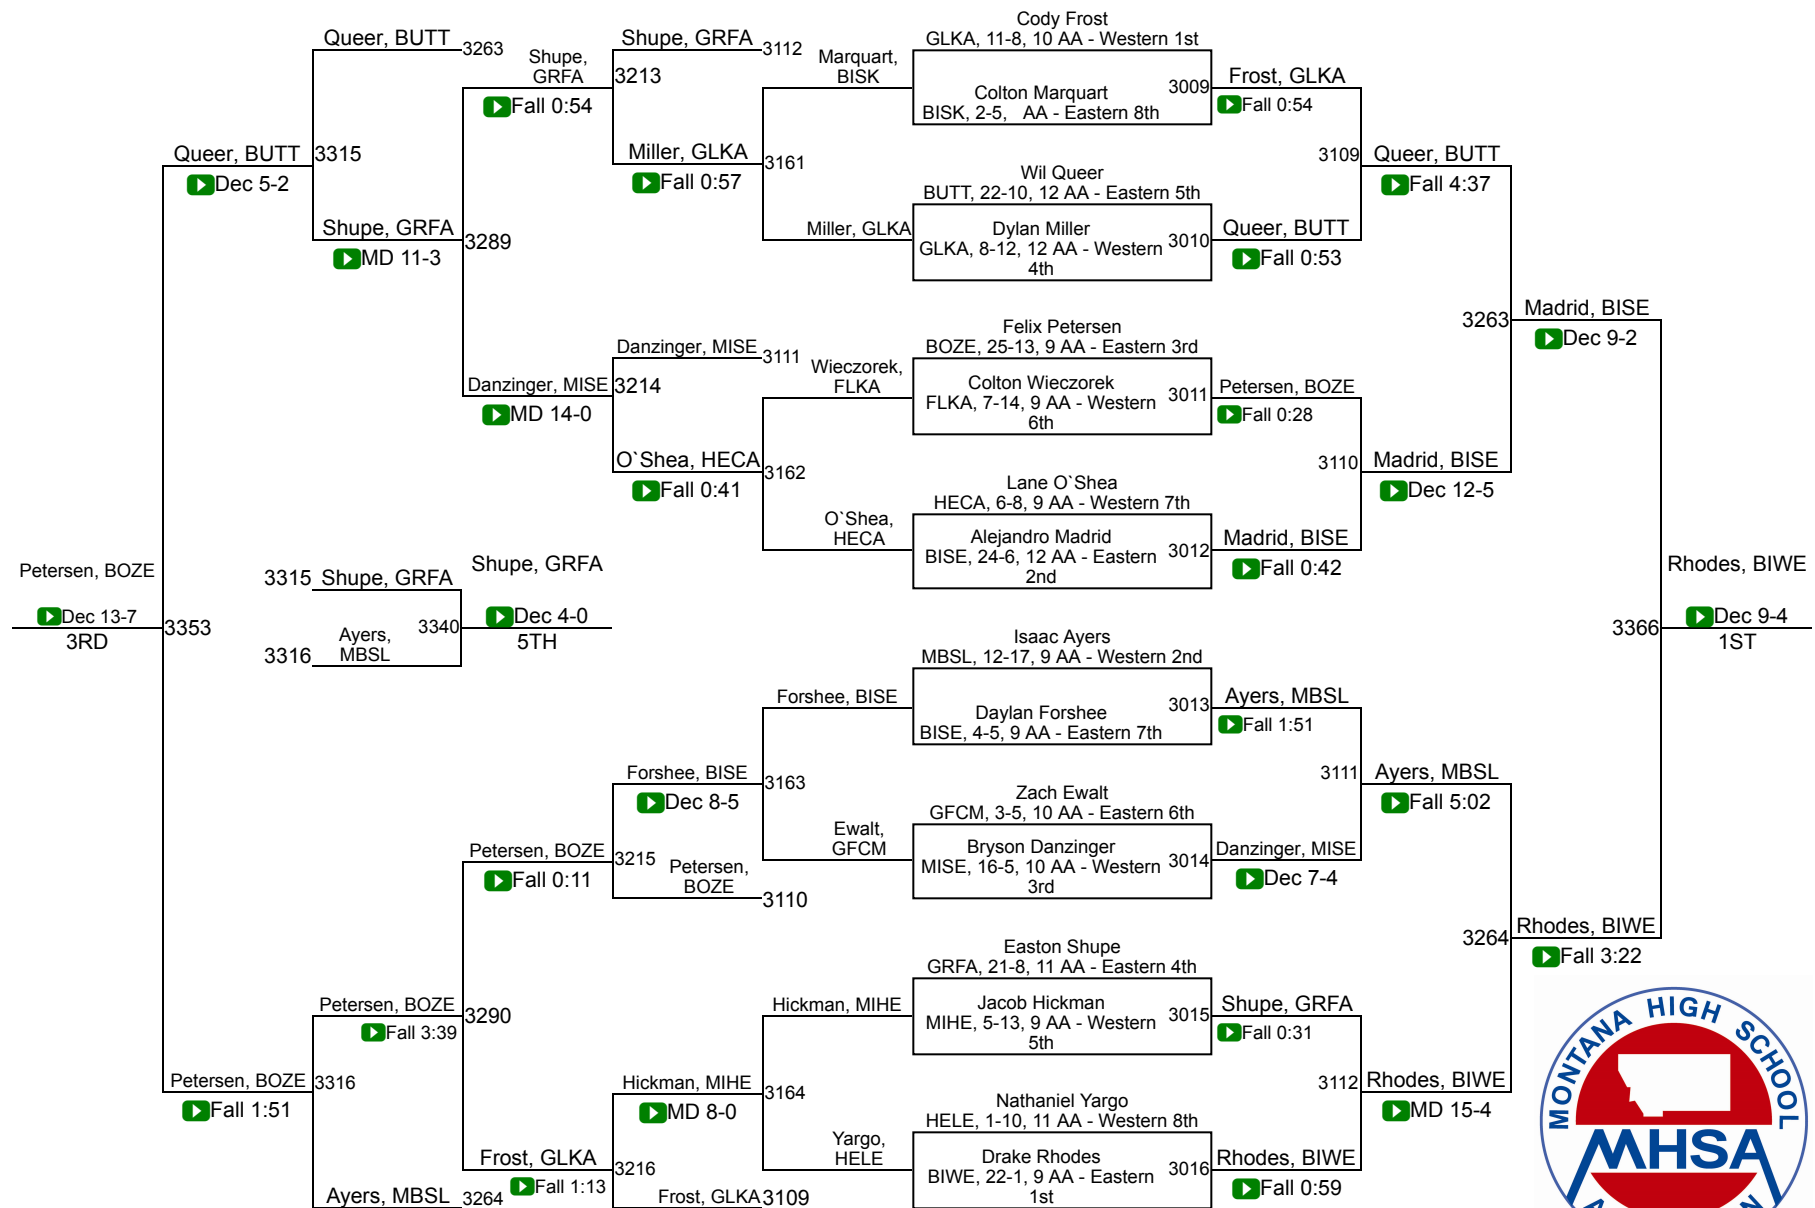

2019 MHSА State Championships

AA - 113