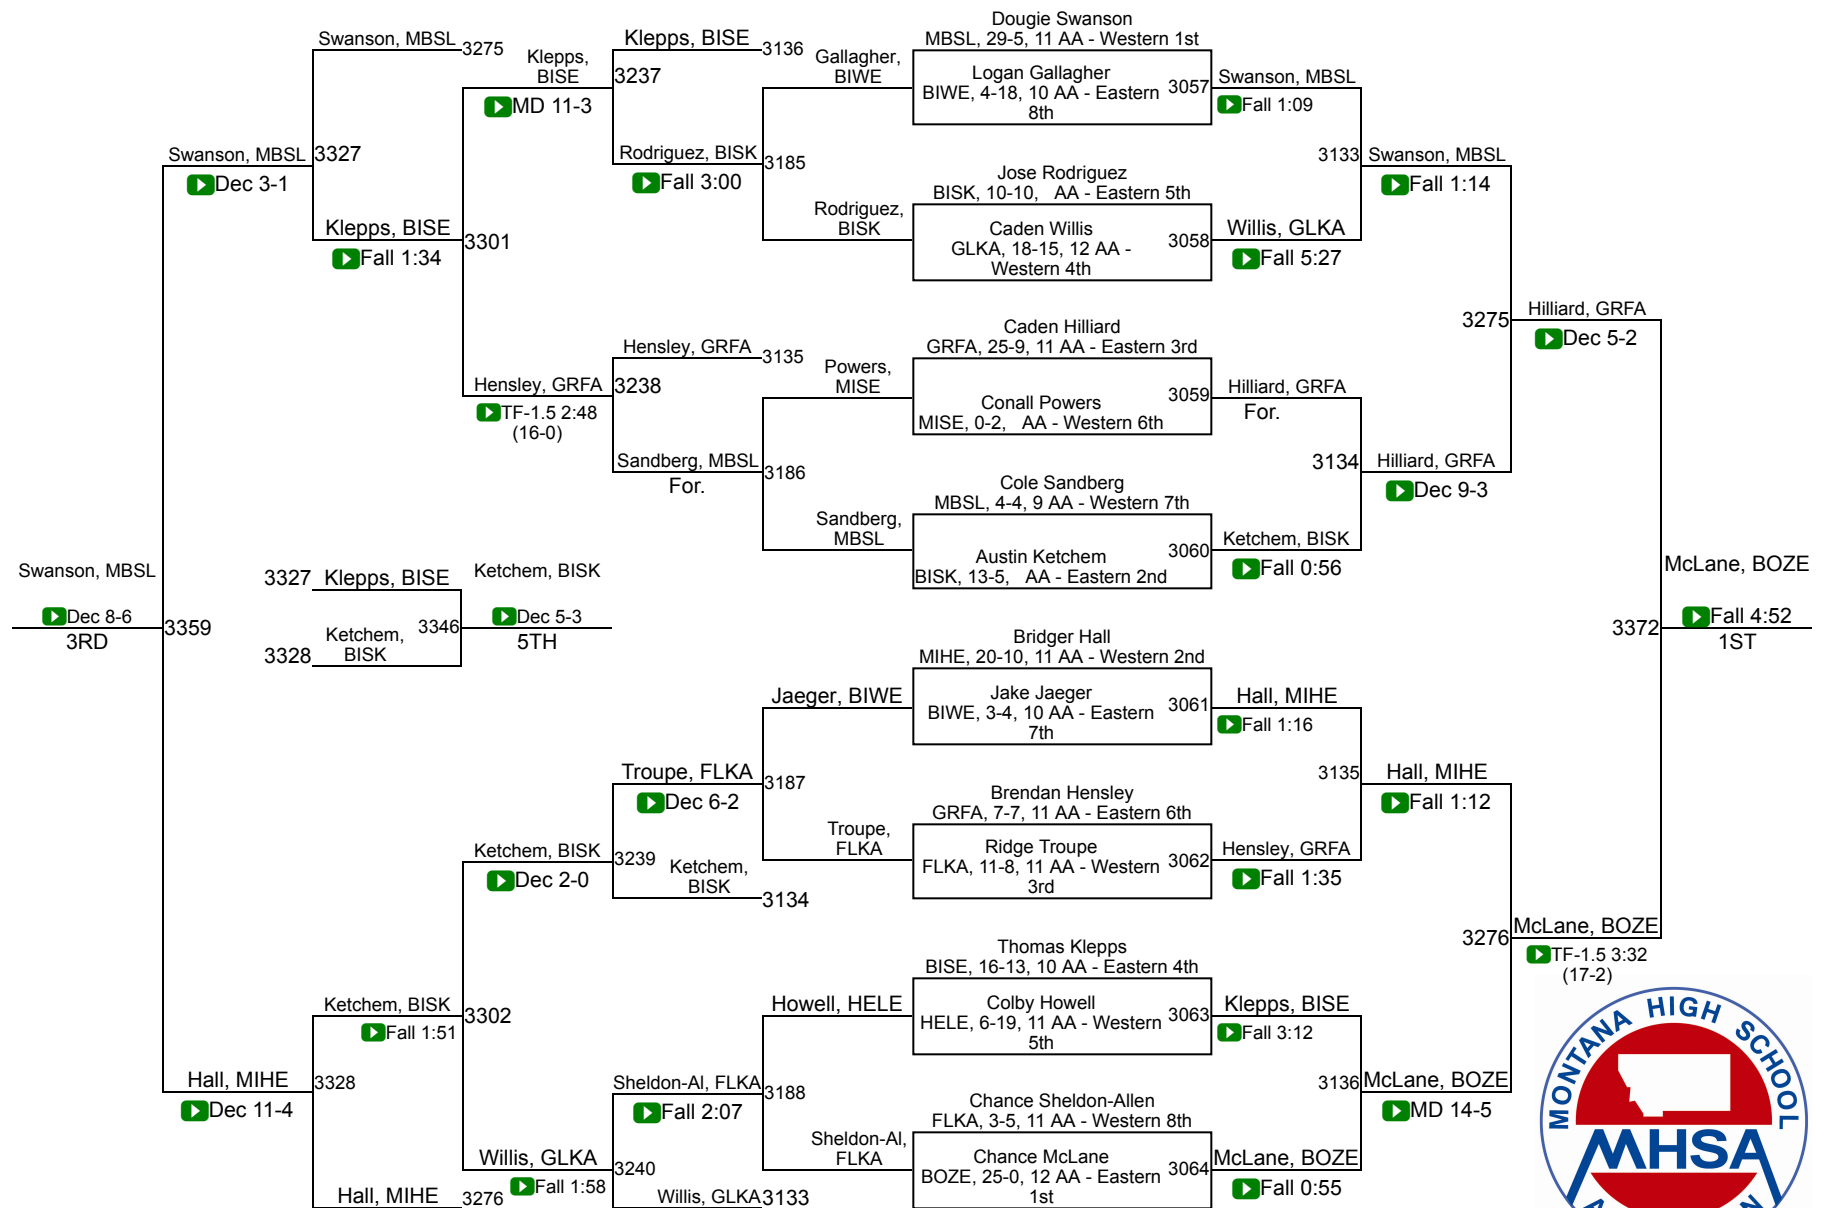

2019 MHSAA State Championships

AA - 152