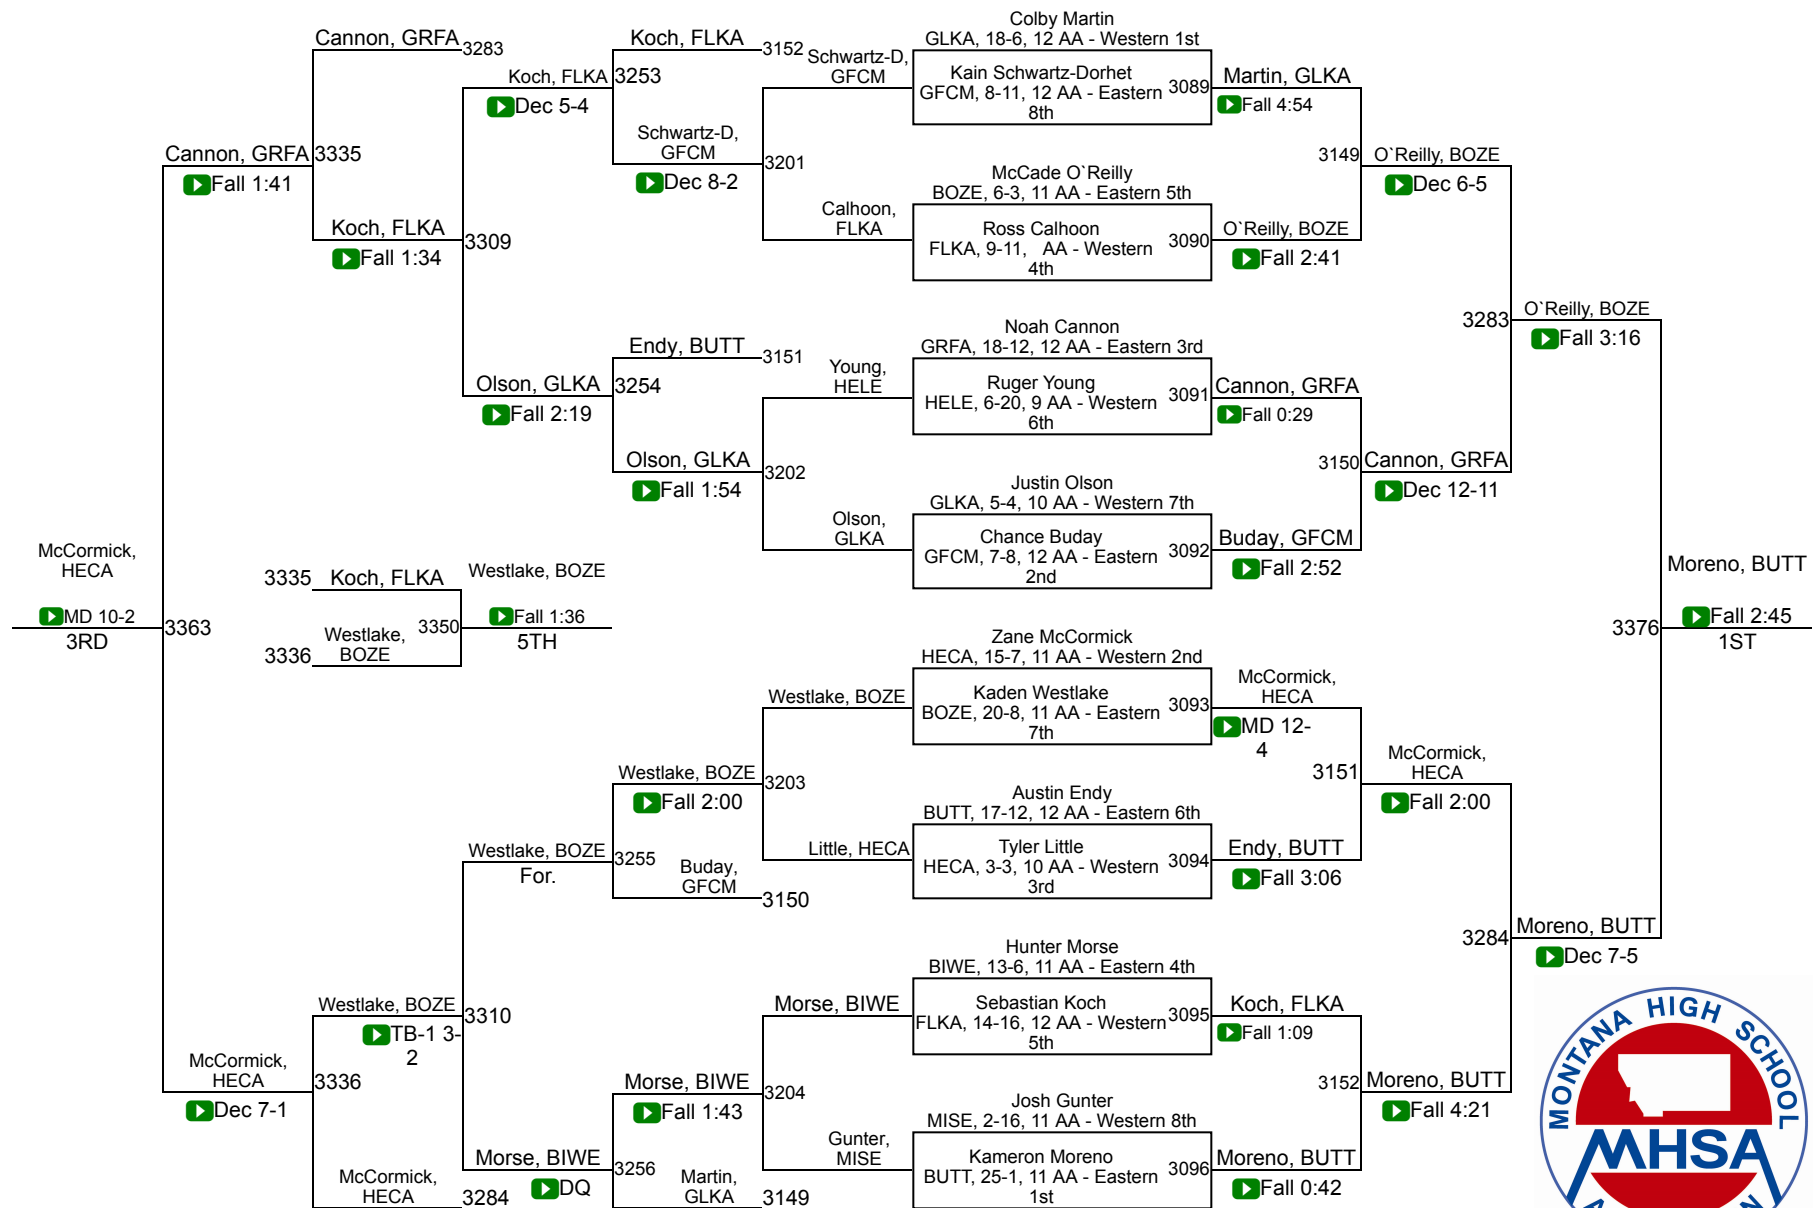

2019 MHSА State Wrestling Tournament
MetraPark – Billings, MT
February 8-9, 2019

Class AA Team Scores

<u>Place</u>	<u>Team</u>	<u>Score</u>
1	Bozeman	260.5
2	Great Falls	197.5
3	Billings Senior	179
	Missoula Big Sky / Loyola Sacred Heart	143
	Billings West	135
	Butte	130
	Flathead (Kalispell)	116
	Helena Capital	104
	Billings Skyview	101
	Great Falls CMR	83
	Helena	66
	Missoula Sentinel	62
	Glacier (Kalispell)	55.5
	Missoula Hellgate	18

2019 MHSА State Championships

AA - 170

2019 MHSА State Championships

AA - 182

2019 MHSA State Championships

AA - 205

2019 MHSA State Championships

AA - 285