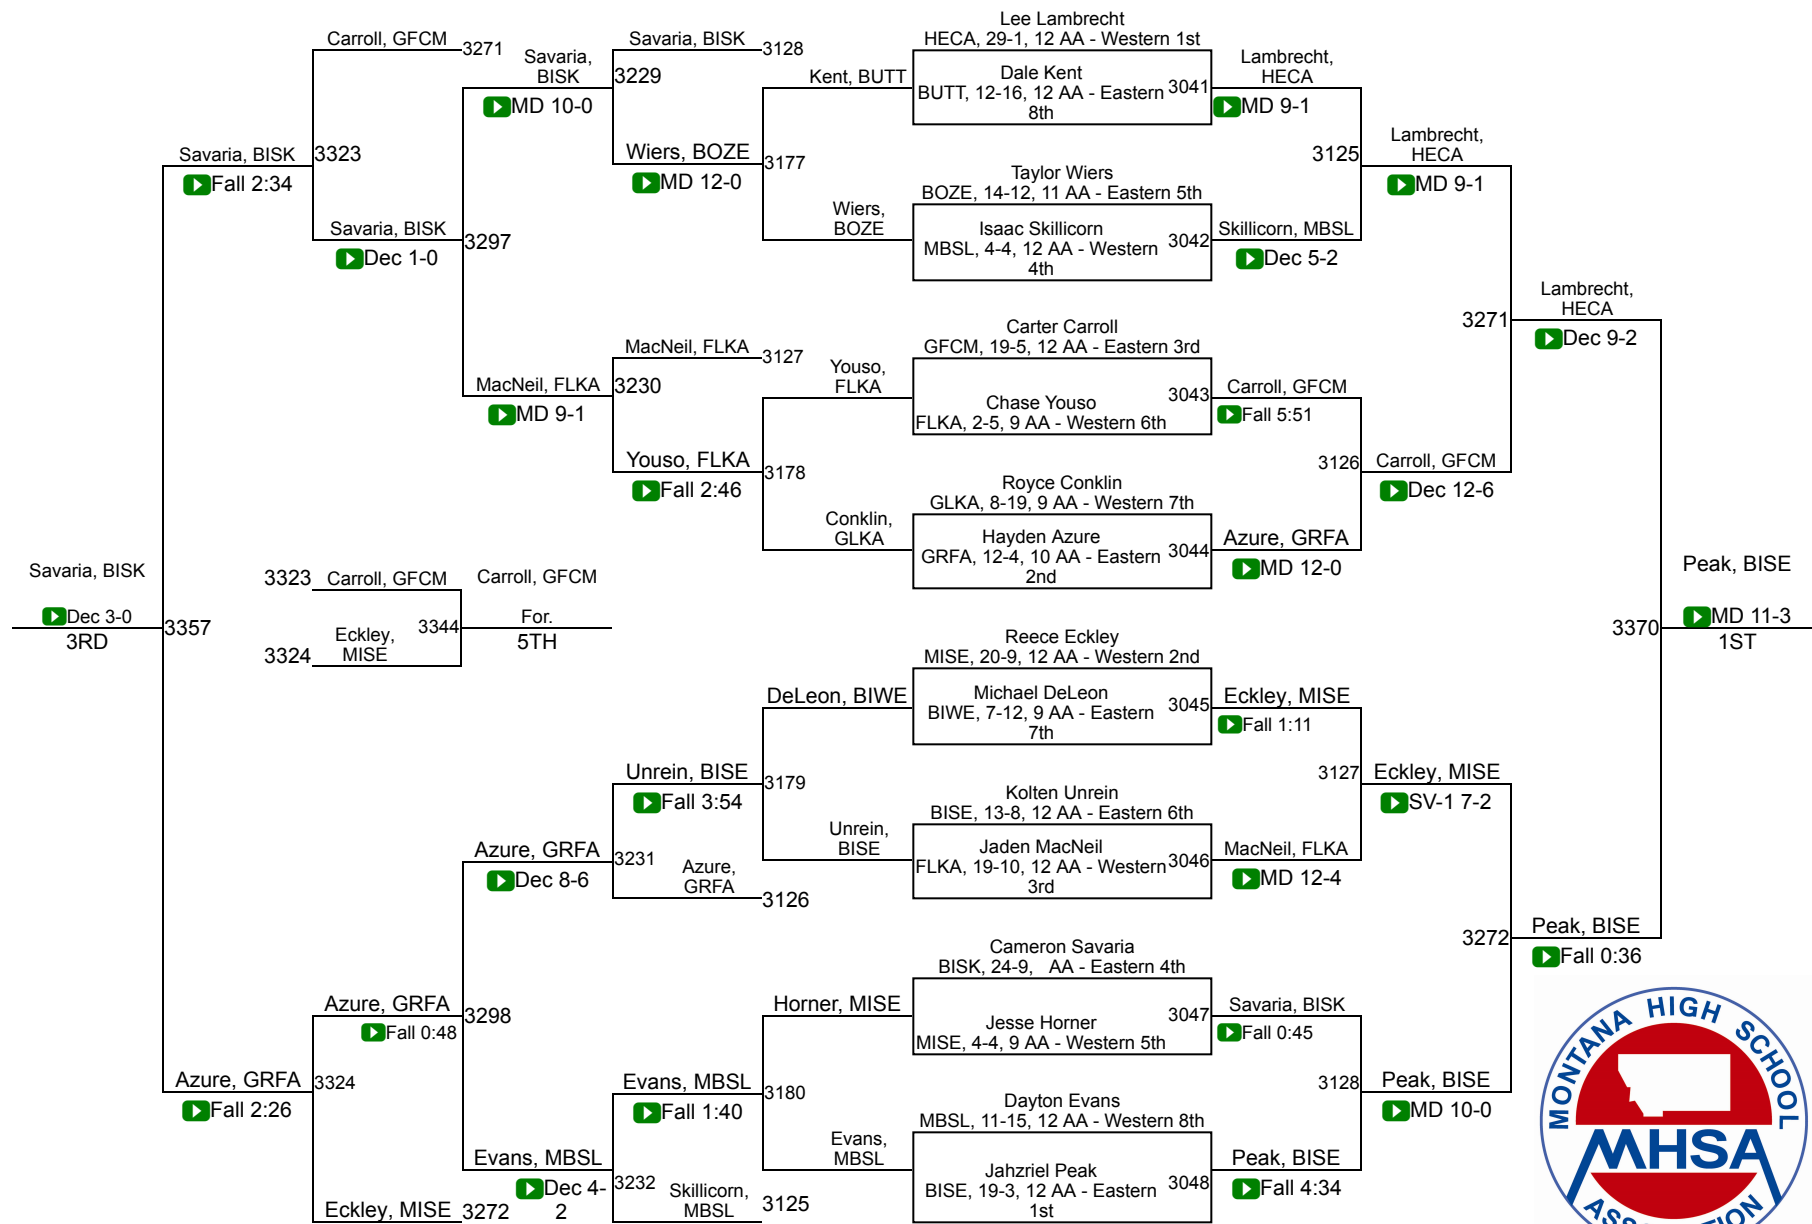

2019 MHSА State Championships

AA - 138