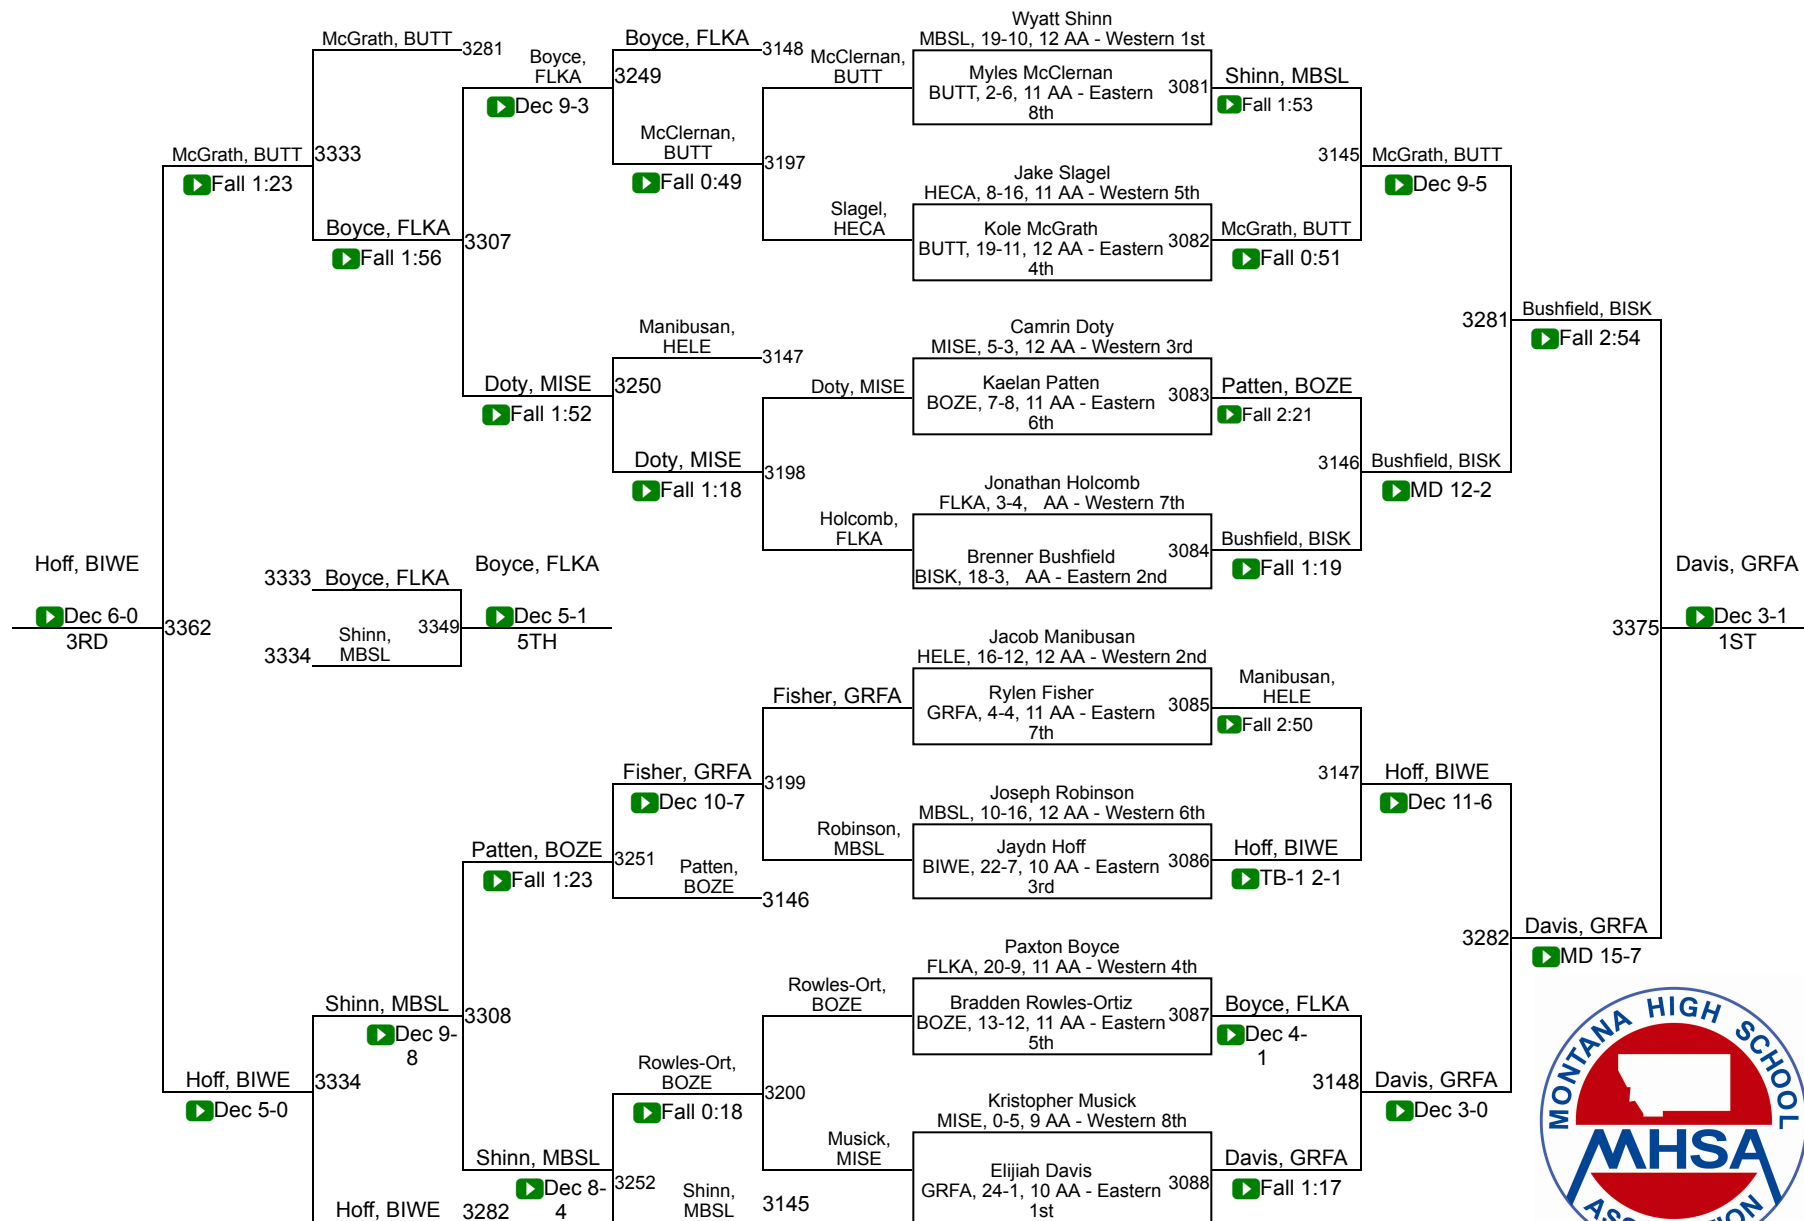

2019 MHSА State Championships

AA - 182