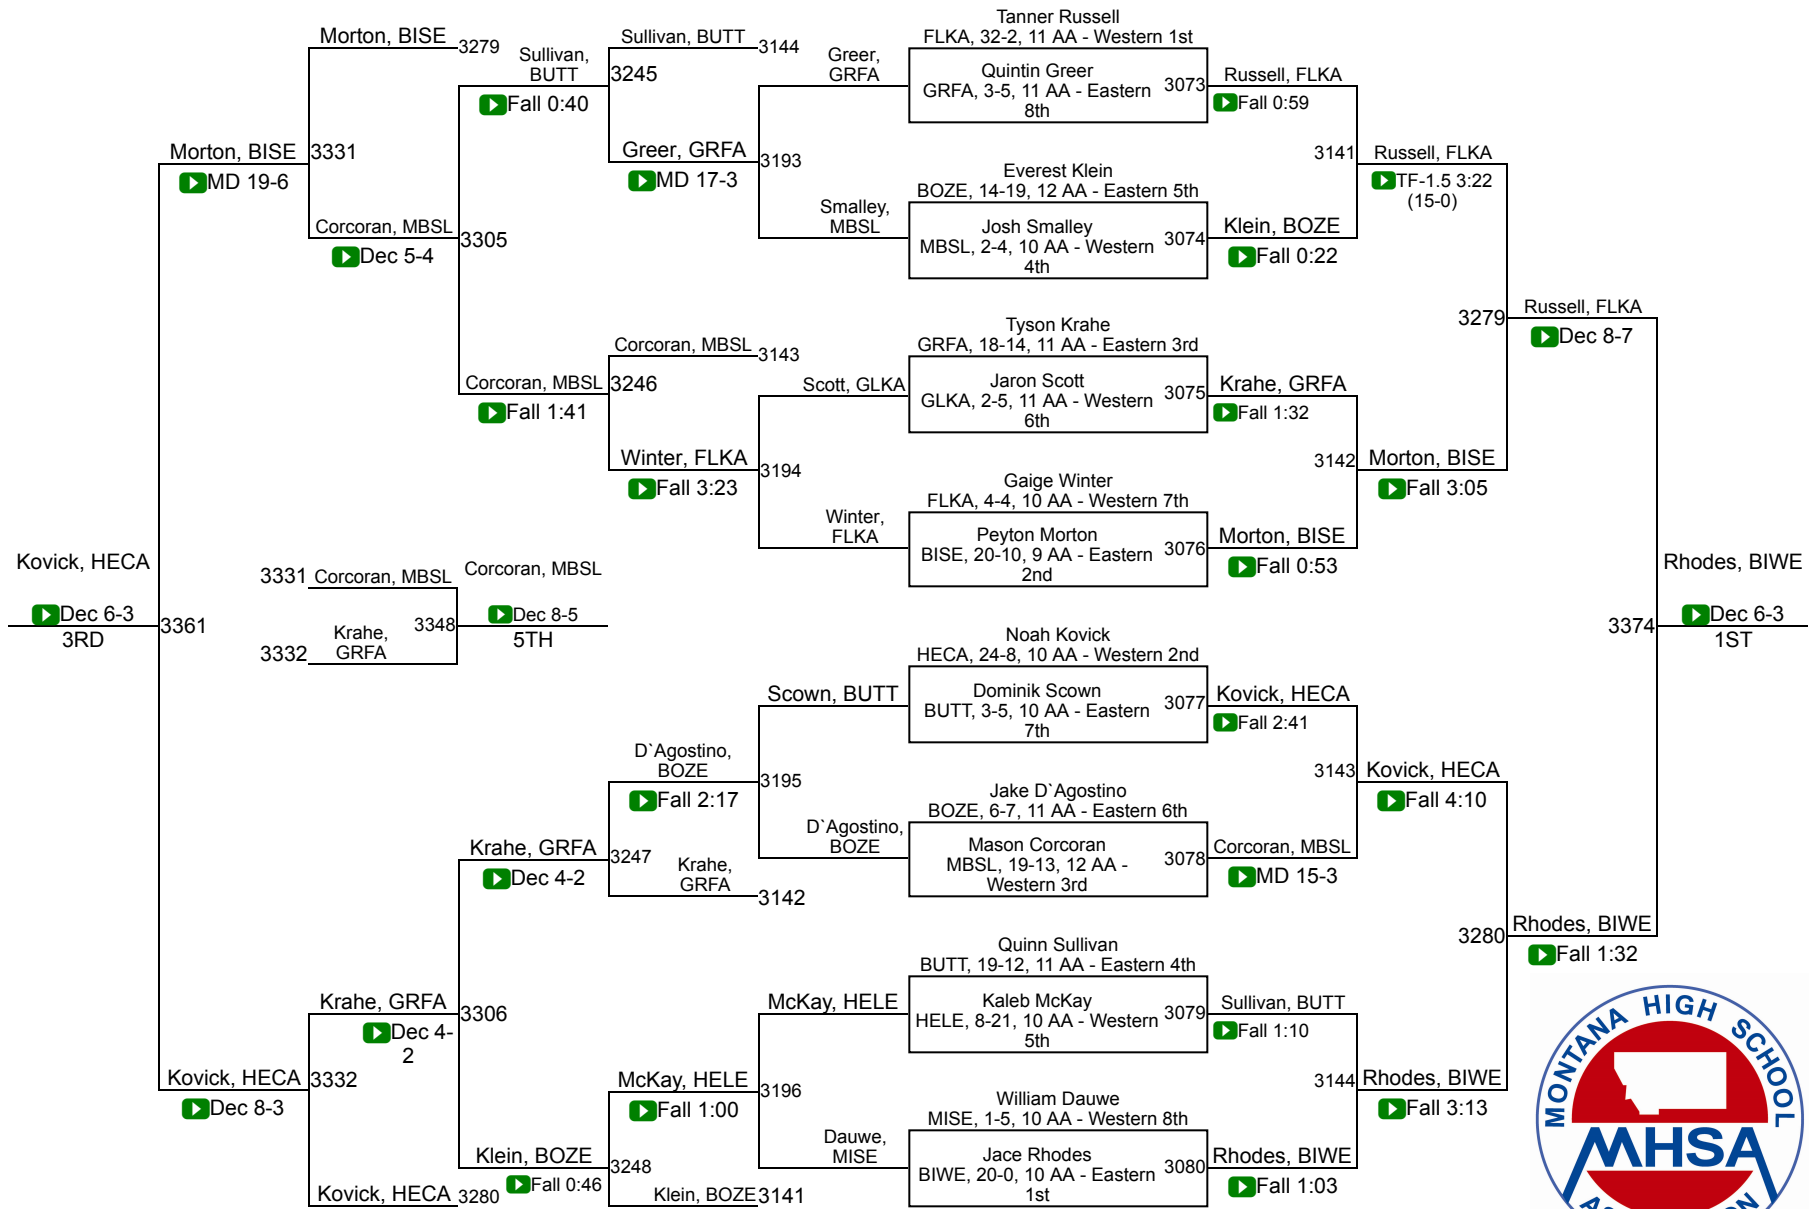

2019 MHSА State Championships

AA - 170