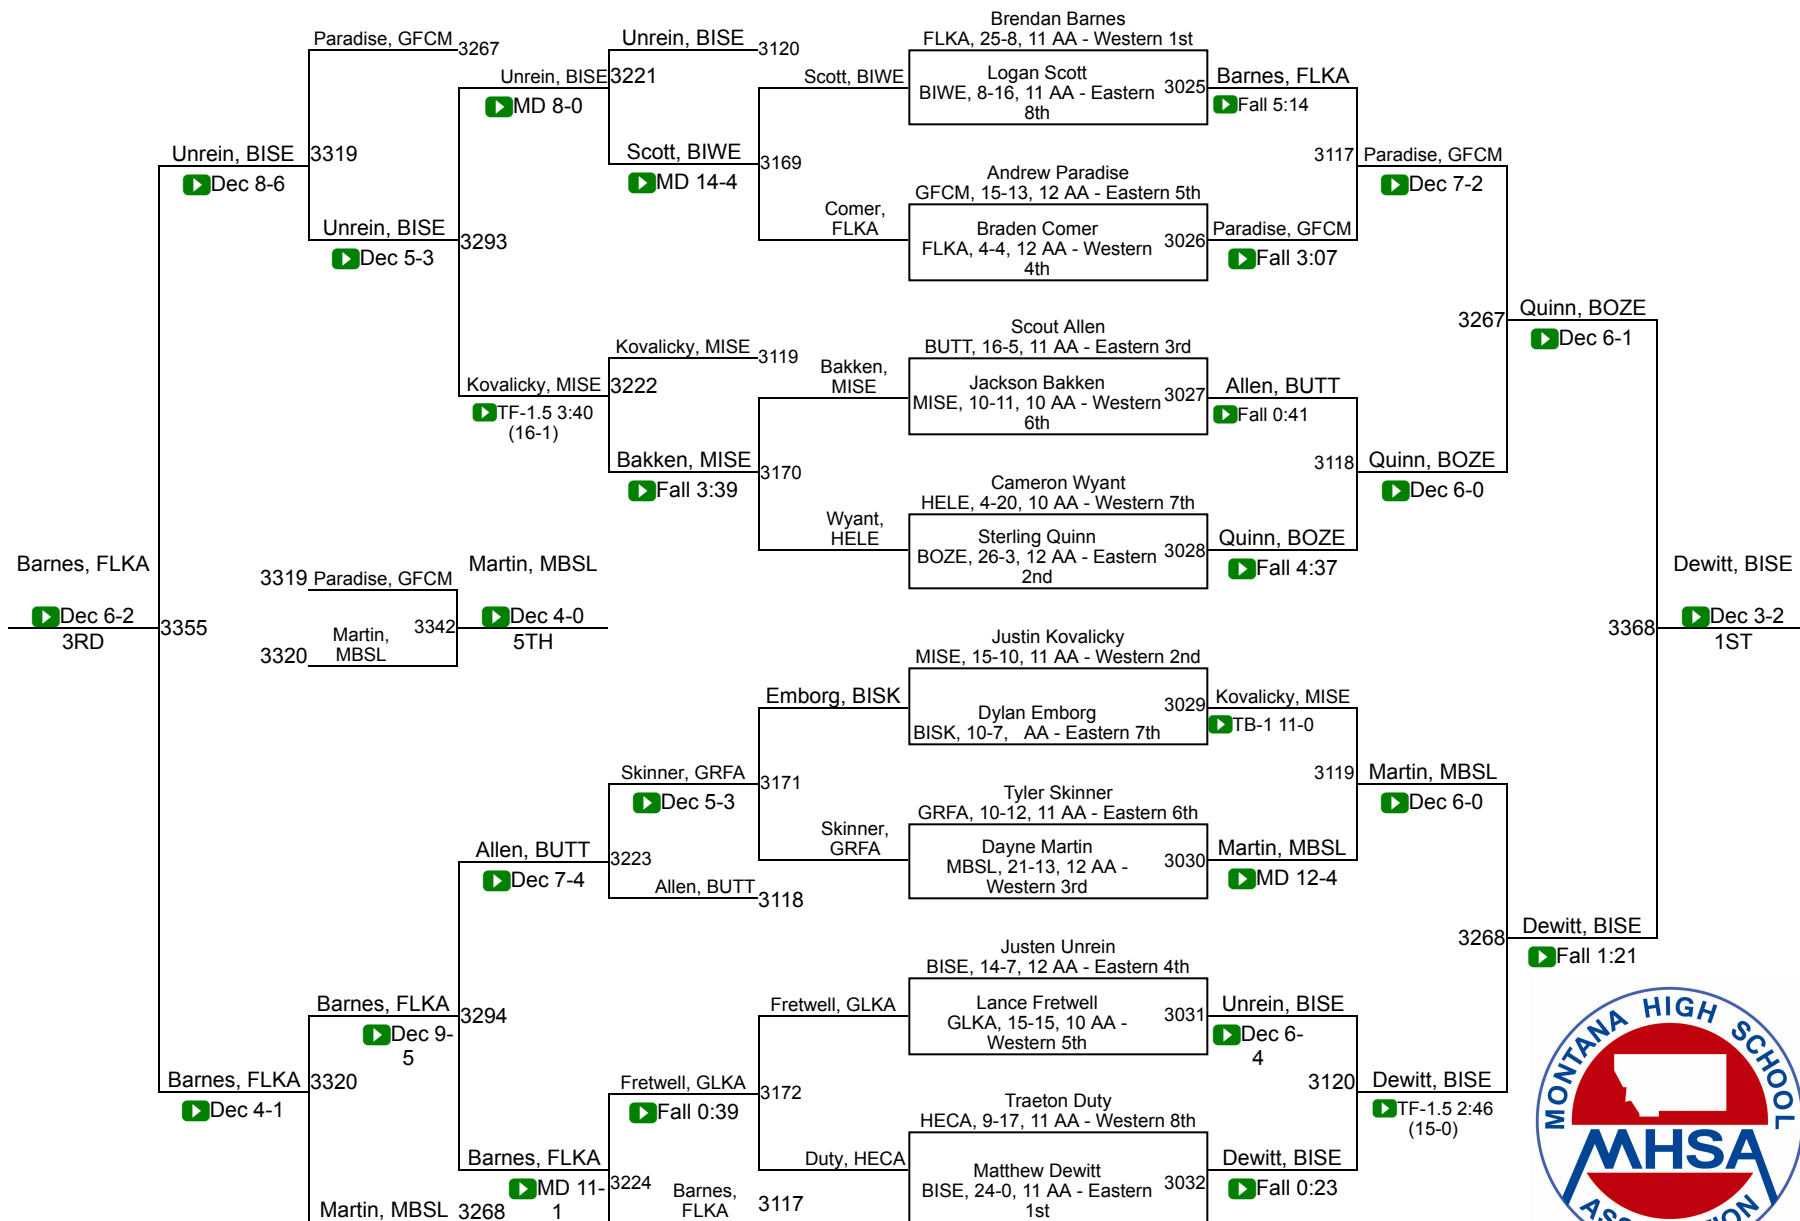

2019 MHSА State Wrestling Tournament
MetraPark – Billings, MT
February 8-9, 2019

Class AA Team Scores

<u>Place</u>	<u>Team</u>	<u>Score</u>
1	Bozeman	260.5
2	Great Falls	197.5
3	Billings Senior	179
	Missoula Big Sky / Loyola Sacred Heart	143
	Billings West	135
	Butte	130
	Flathead (Kalispell)	116
	Helena Capital	104
	Billings Skyview	101
	Great Falls CMR	83
	Helena	66
	Missoula Sentinel	62
	Glacier (Kalispell)	55.5
	Missoula Hellgate	18

2019 MHSА State Championships

AA - 103

2019 MHSА State Championships

AA - 113

2019 MHSА State Championships

AA - 120

2019 MHSAA State Championships

AA - 126