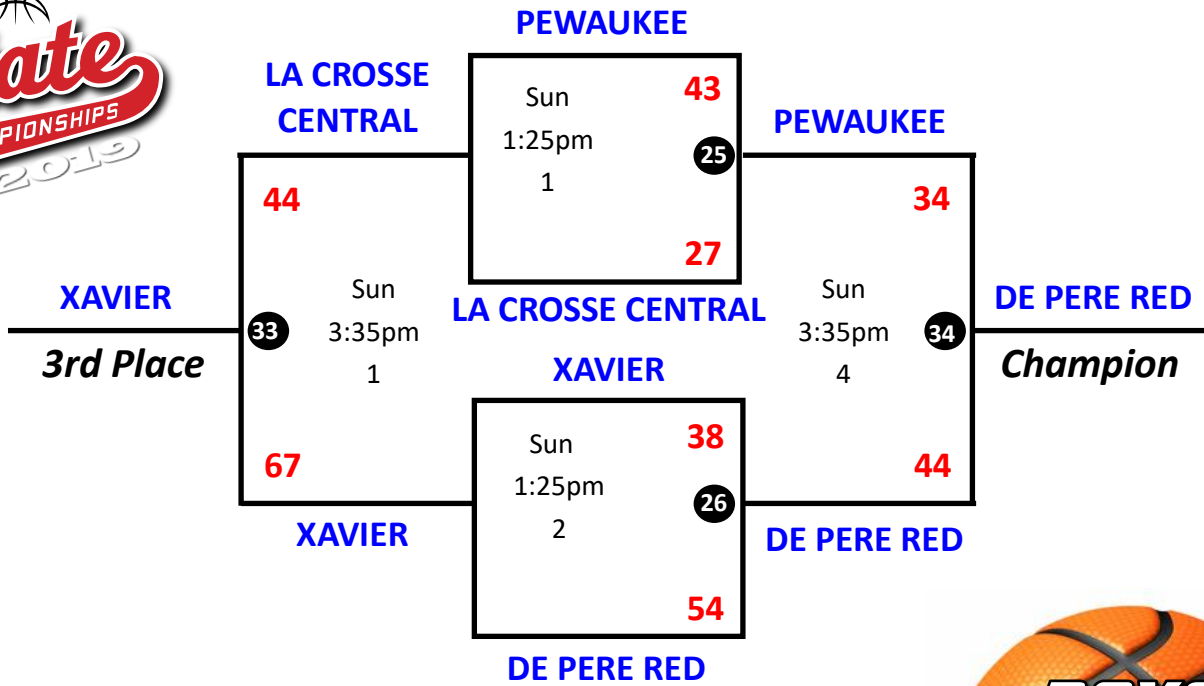

Championship Bracket

Courts 1-4: [PEWAUKEE H.S.](#)