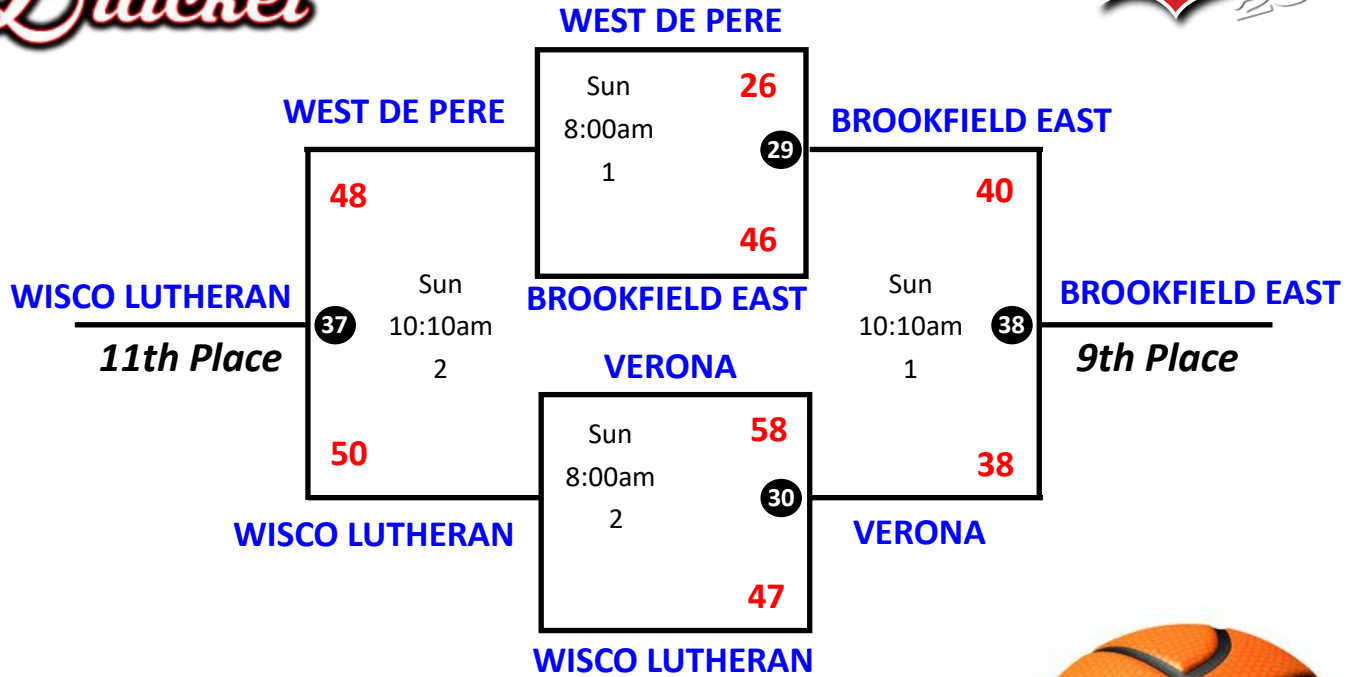

Pool B Schedule

Game #	Team 1	Score	Team 2	Score	Date	Time	Court
3	De Pere Red	53	Appleton North	16	Sat	9:05am	1
4	Wisconsin Lutheran	44	Appleton West	52	Sat	9:05am	2
11	De Pere Red	64	Appleton West	29	Sat	11:15am	3
12	Wisconsin Lutheran	45	Appleton North	43	Sat	11:15am	4
19	De Pere Red	52	Wisconsin Lutheran	54	Sat	1:25pm	2
20	Appleton West	50	Appleton North	35	Sat	1:25pm	1

Pool C Schedule

Game #	Team 1	Score	Team 2	Score	Date	Time	Court
5	Xavier	55	Ashwaubenon	29	Sat	8:00am	3
6	Kimberly	35	Verona	43	Sat	8:00am	4
13	Xavier	69	Verona	57	Sat	10:10am	1
14	Kimberly	34	Ashwaubenon	35	Sat	10:10am	2
21	Xavier	59	Kimberly	45	Sat	12:20pm	4
22	Verona	41	Ashwaubenon	49	Sat	12:20pm	3

Pool D Schedule

Game #	Team 1	Score	Team 2	Score	Date	Time	Court
7	Sun Prairie	50	Brookfield East	44	Sat	9:05am	3
8	La Crosse Central	42	Sheboygan Lutheran	38	Sat	9:05am	4
15	Sun Prairie	58	Sheboygan Lutheran	36	Sat	11:15am	1
16	La Crosse Central	32	Brookfield East	22	Sat	11:15am	2
23	Sun Prairie	44	La Crosse Central	52	Sat	1:25pm	4
24	Sheboygan Lutheran	20	Brookfield East	61	Sat	1:25pm	3

Championship Bracket

Courts 1-4: [PEWAUKEE H.S.](#)

Consolation Bracket

Consolation Bracket

Courts 1-4: [PEWAUKEE H.S.](#)