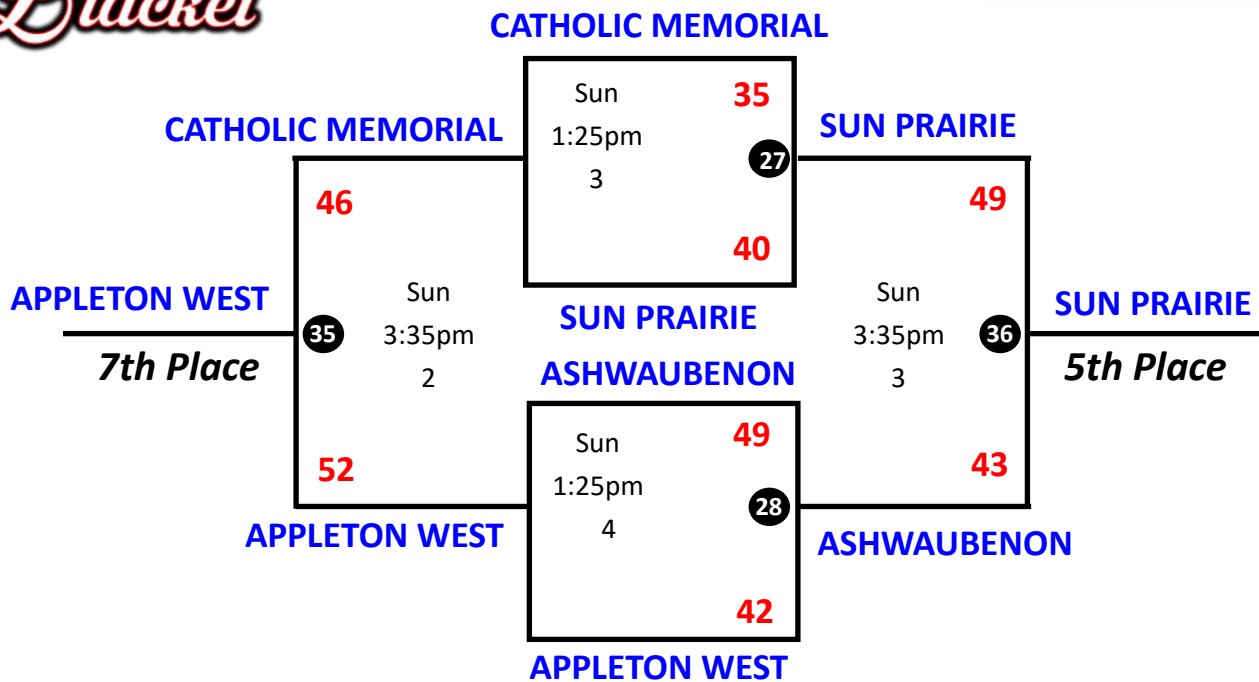

Pool B Schedule

Game #	Team 1	Score	Team 2	Score	Date	Time	Court
3	De Pere Red	53	Appleton North	16	Sat	9:05am	1
4	Wisconsin Lutheran	44	Appleton West	52	Sat	9:05am	2
11	De Pere Red	64	Appleton West	29	Sat	11:15am	3
12	Wisconsin Lutheran	45	Appleton North	43	Sat	11:15am	4
19	De Pere Red	52	Wisconsin Lutheran	54	Sat	1:25pm	2
20	Appleton West	50	Appleton North	35	Sat	1:25pm	1

Pool C Schedule

Game #	Team 1	Score	Team 2	Score	Date	Time	Court
5	Xavier	55	Ashwaubenon	29	Sat	8:00am	3
6	Kimberly	35	Verona	43	Sat	8:00am	4
13	Xavier	69	Verona	57	Sat	10:10am	1
14	Kimberly	34	Ashwaubenon	35	Sat	10:10am	2
21	Xavier	59	Kimberly	45	Sat	12:20pm	4
22	Verona	41	Ashwaubenon	49	Sat	12:20pm	3

Pool D Schedule

Game #	Team 1	Score	Team 2	Score	Date	Time	Court
7	Sun Prairie	50	Brookfield East	44	Sat	9:05am	3
8	La Crosse Central	42	Sheboygan Lutheran	38	Sat	9:05am	4
15	Sun Prairie	58	Sheboygan Lutheran	36	Sat	11:15am	1
16	La Crosse Central	32	Brookfield East	22	Sat	11:15am	2
23	Sun Prairie	44	La Crosse Central	52	Sat	1:25pm	4
24	Sheboygan Lutheran	20	Brookfield East	61	Sat	1:25pm	3

Championship Bracket

Courts 1-4: [PEWAUKEE H.S.](#)

Consolation Bracket

Consolation Bracket

Courts 1-4: [PEWAUKEE H.S.](#)