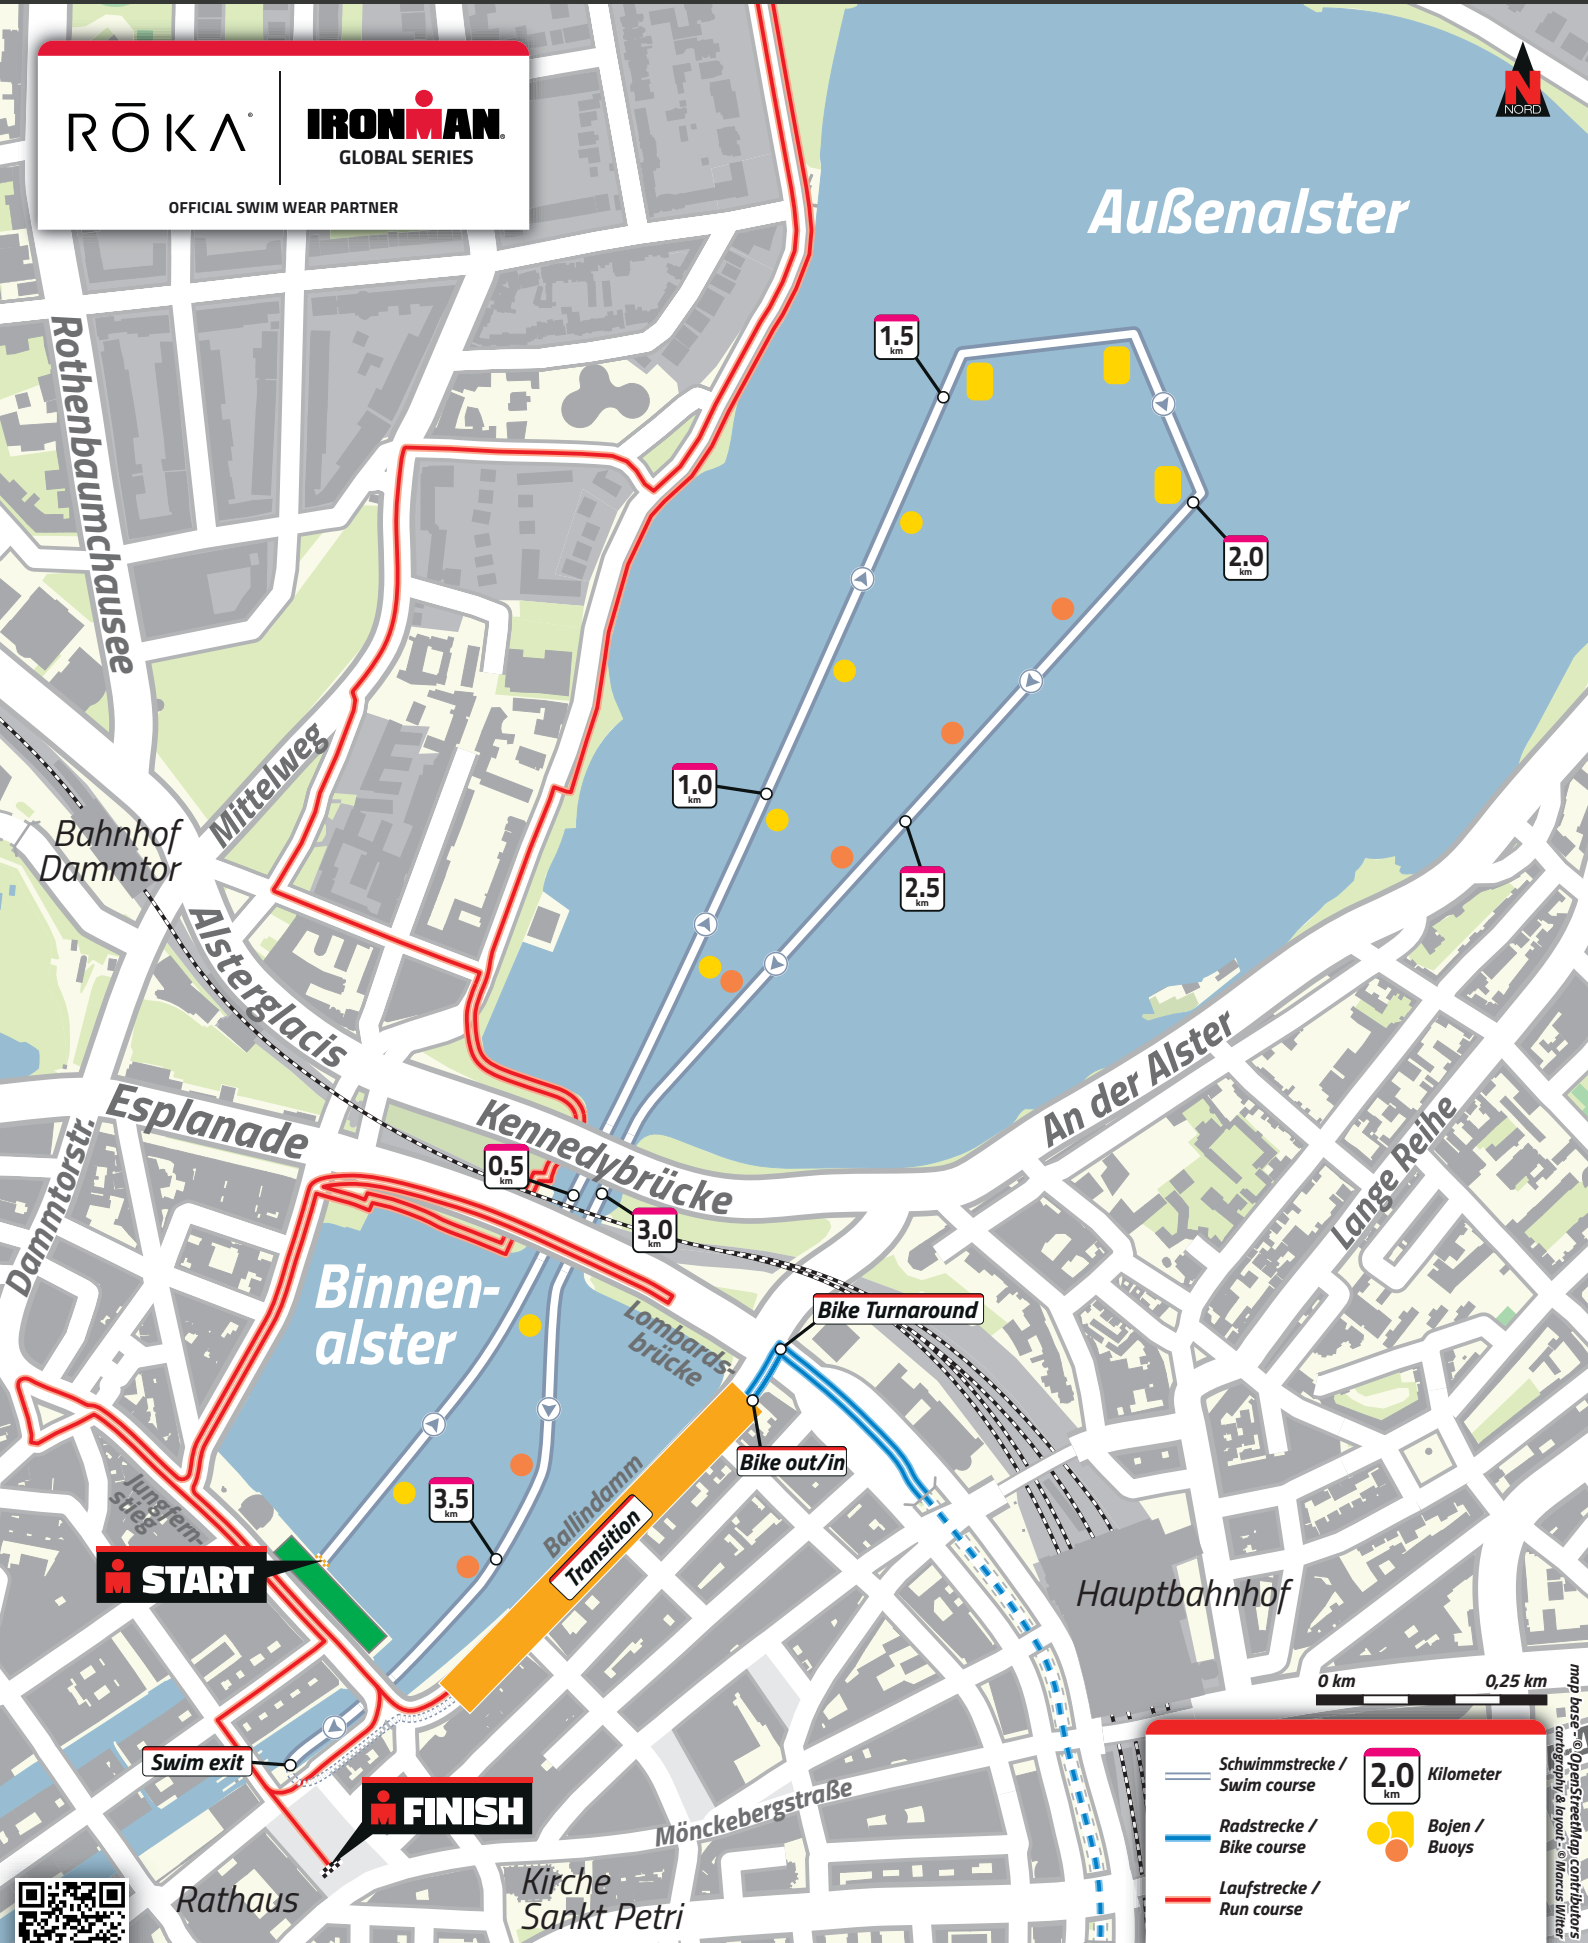

RÖKA | **IRONMAN**
GLOBAL SERIES
OFFICIAL SWIM WEAR PARTNER

Schwimmstrecke / Swim course
 Radstrecke / Bike course
 Laufstrecke / Run course

2.0 Kilometer
 Bojen / Buoys

map base: © OpenStreetMap contributors
cartography: © mapbox, © Mapbox