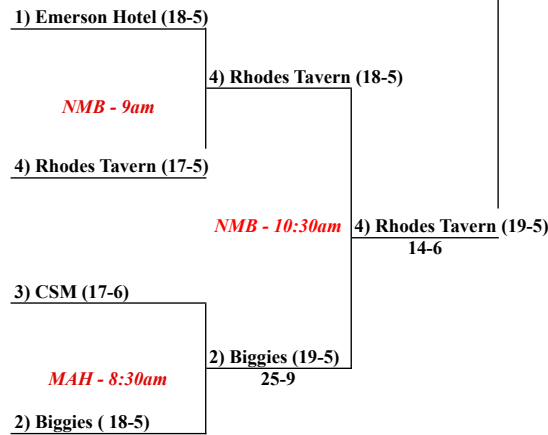

2016 Double AA Sports "A2" Spring Playoff Bracket

Sunday July 17th	Sunday July 17th	Sunday July 24th	Sunday July 24th	Sunday July 31st	Sunday July 31st	Sunday July 31st
Single Elim	Single Elim	Single Elim	Single Elim	8:30am Single Elim	8:30am Single Elim	10am Best of Three

Teams that lose in A Playoffs will be re-seeded by Playoff Seeds highest to lowest from Each Round

Losers from Round 1 - A Bracket

Losers from Round 2 - A Bracket

Losers from Round 3 - A Bracket

Valley Stables (23-3)
Princeton Therapy (22-5)
CHAMPION
Princeton 15-14
Valley 8-5

1st round is Single Elimination Then Semis & FINALS Best of Three with higher seed home in games 1 & 3
Umpires will have softballs for all playoff games