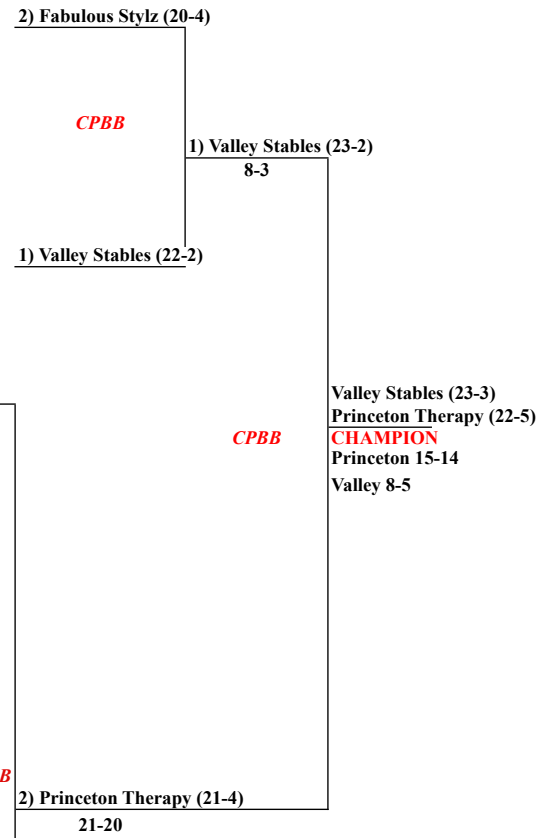

Teams that lose in A Playoffs will be re-seeded by Playoff Seeds highest to lowest from Each Round

Losers from Round 1 - A Bracket

Losers from Round 2 - A Bracket

Losers from Round 3 - A Bracket

Valley Stables (23-3)
Princeton Therapy (22-5)
CHAMPION
Princeton 15-14
Valley 8-5

1st round is Single Elimination Then Semis & FINALS Best of Three with higher seed home in games 1 & 3
Umpires will have softballs for all playoff games