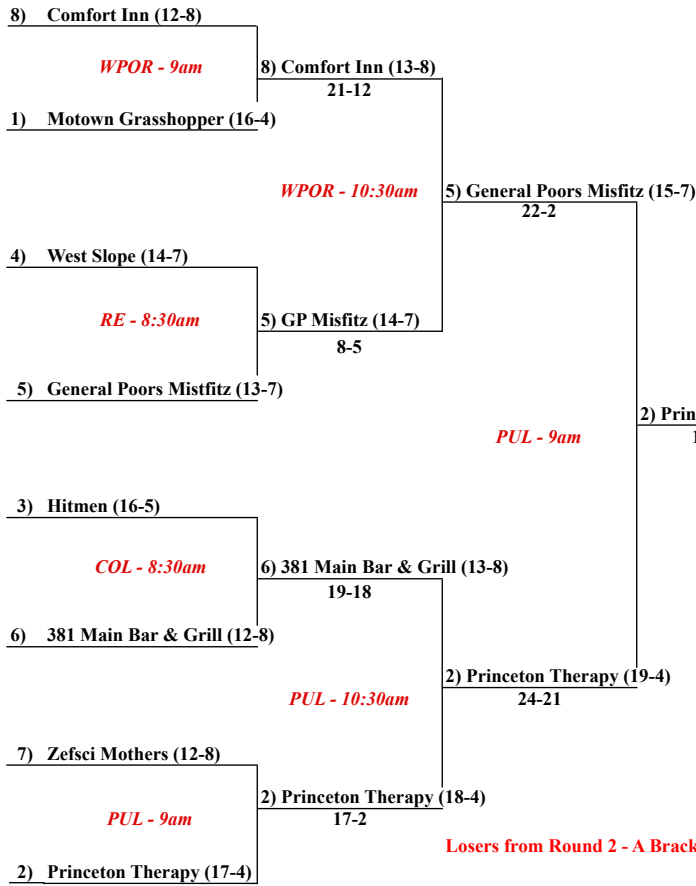

2016 Double AA Sports "A2" Spring Playoff Bracket

Sunday July 17th	Sunday July 17th	Sunday July 24th	Sunday July 24th	Sunday July 31st	Sunday July 31st	Sunday July 31st
Single Elim	Single Elim	Single Elim	Single Elim	8:30am Single Elim	8:30am Single Elim	10am Best of Three

Teams that lose in A Playoffs will be re-seeded by Playoff Seeds highest to lowest from Each Round

Losers from Round 1 - A Bracket

Losers from Round 2 - A Bracket

Losers from Round 3 - A Bracket

Valley Stables (23-3)
Princeton Therapy (22-5)
CHAMPION
Princeton 15-14
Valley 8-5

1st round is Single Elimination Then Semis & FINALS Best of Three with higher seed home in games 1 & 3
Umpires will have softballs for all playoff games