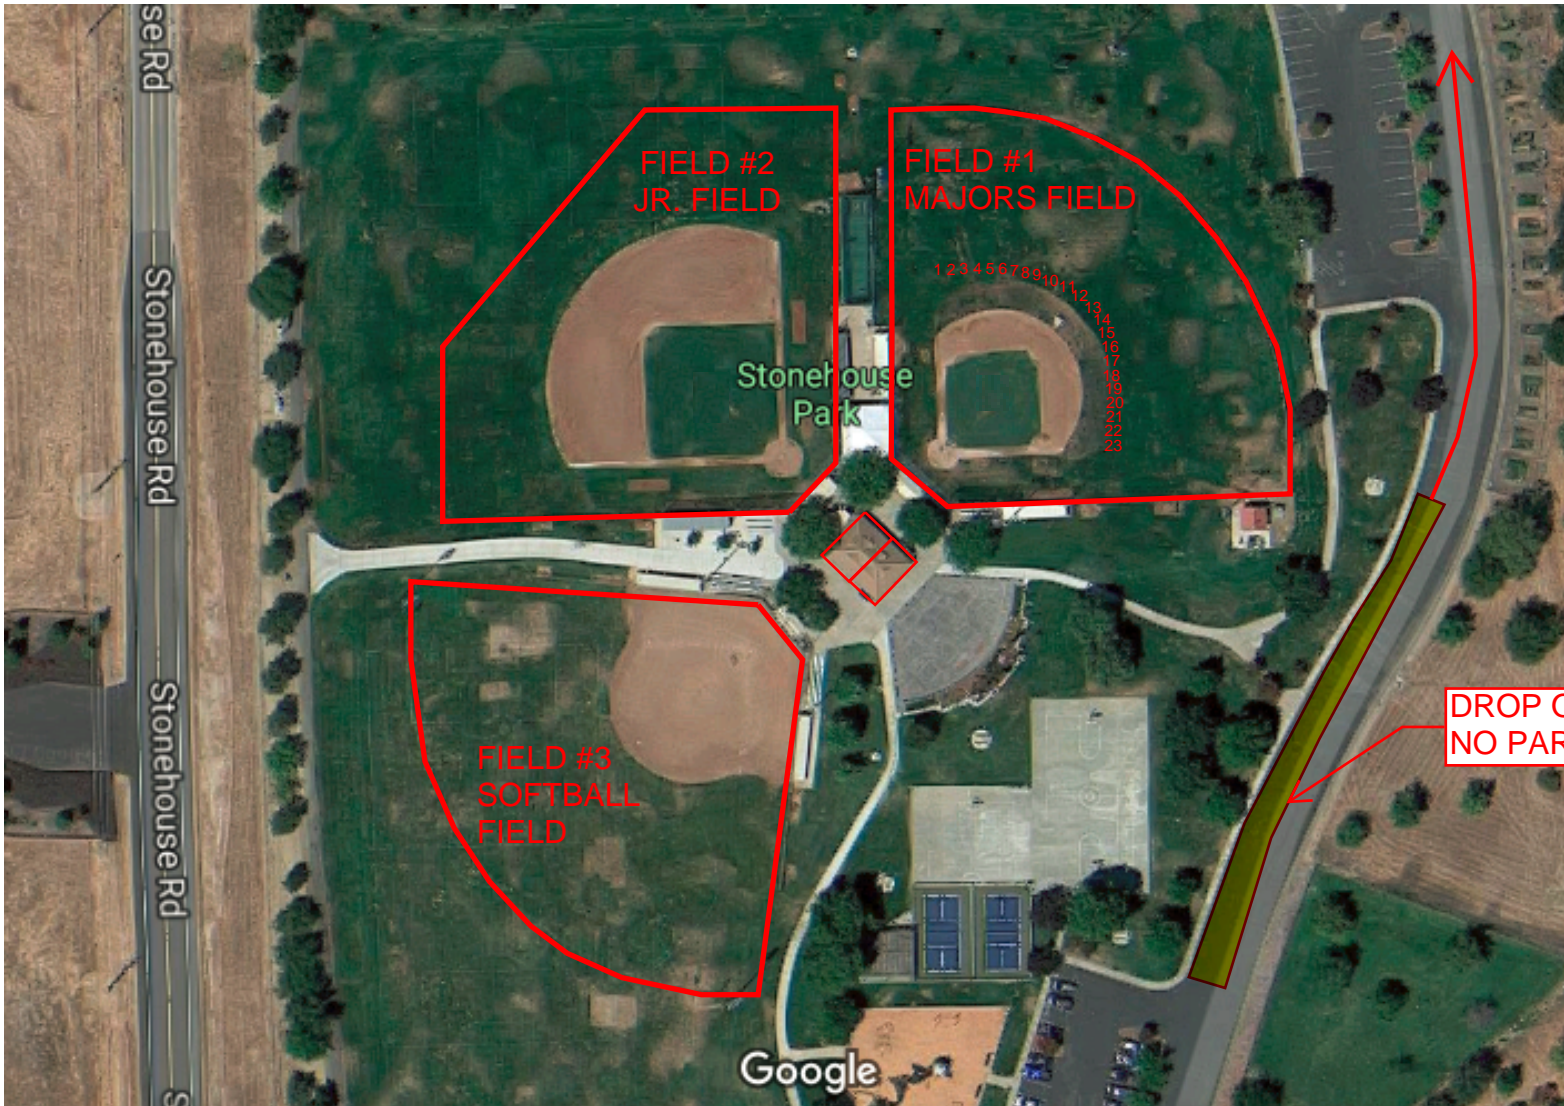

PARADE ROUTE

- PROCEED DOWN MURIETA PARKWAY
- RIGHT ON GUADALUPE
- LEFT ON PERA
- RIGHT ON ESCUELA AND DRIVE TO FIELDS
- PROCEED TO DROP OFF AREA – AFTER PLAYERS UNLOAD
- PARK IN LOT / GRAVEL AREA

DROP OFF

FRONT OF LINEUP

FIELD #2
JR. FIELD

FIELD #1
MAJORS FIELD

FIELD #3
SOFTBALL
FIELD

Stonehouse
Park

1 2 3 4 5 6 7 8 9 10 11 12 13 14 15 16 17 18 19 20 21 22 23 24 25

DROP OFF AREA
NO PARKING SIGNS

PARADE FLOAT
PARKING LARGE
GRAVEL AREA

se Rd

Stonehouse Rd

Stonehouse Rd

Google

Stonehouse Rd

Stonehouse Rd

Stonehouse Rd

PARADE TRUCK
AND TRAILER
PARKING AREA

Stonehouse
Park

NO PARKING
PLAYER DROP
OFF AREA

Escuela