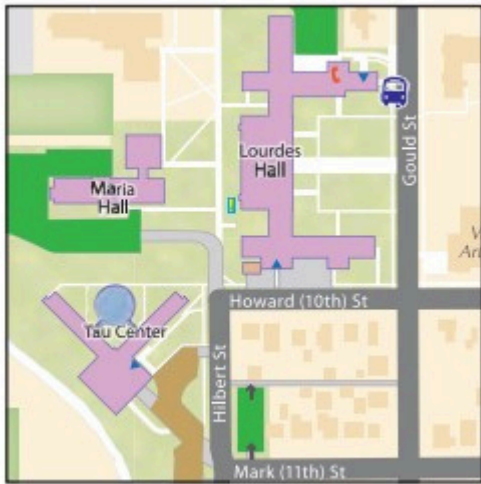

# Campus Map

WEST CAMPUS

LEGEND	
	Gold Parking
	Silver Parking
	Purple Parking
	Metered Parking
	Shuttle Bus Stop
	Accessible Entrance
	Courtesy Phone
	Emergency Intercom

©Winona State University

- DORMITORIES**  
Kirkland-Haake Hall
- TRAINING & CLASSROOM**  
IWC & Memorial Hall
- CAFETERIA**  
Kryzsko Commons
- SAND COURT**  
Lucas-Prentiss Courtyard