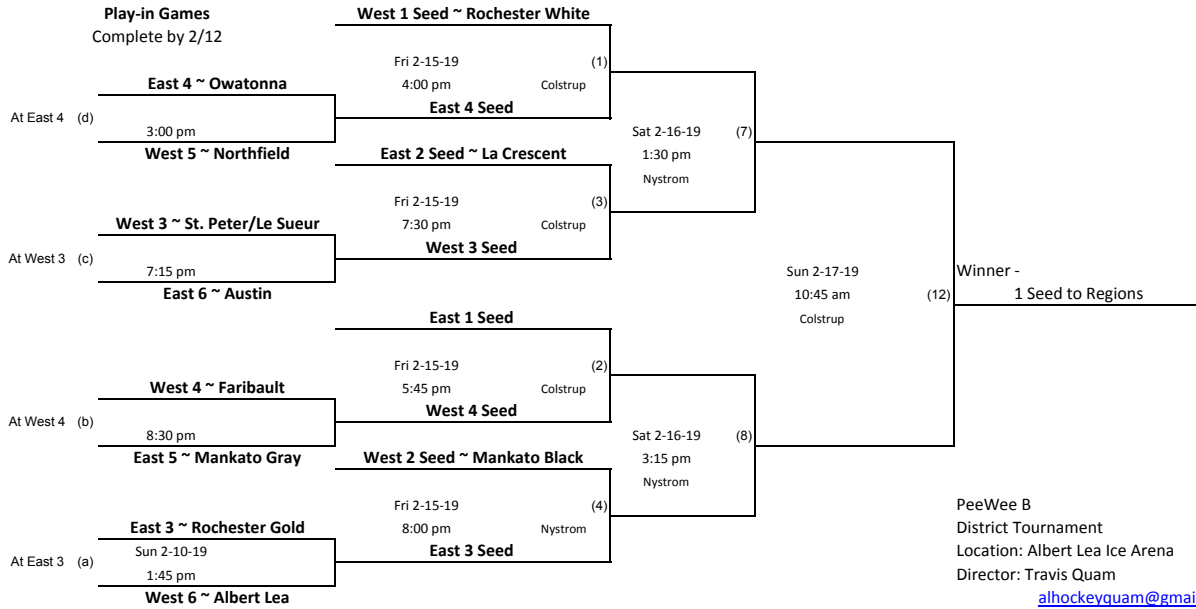

Minnesota Hockey District 9 PWB League Play-offs

Games played in Albert Lea at the City Ice Arena

The Highest Seed in Each Game is the Home Team (if same seed number, West seed will be the home team)
Seed

Play-in Games

Complete by 2/12

PeeWee B
District Tournament
Location: Albert Lea Ice Arena
Director: Travis Quam
al hockeyquam@gmail.com
507-402-1084

Playback Bracket