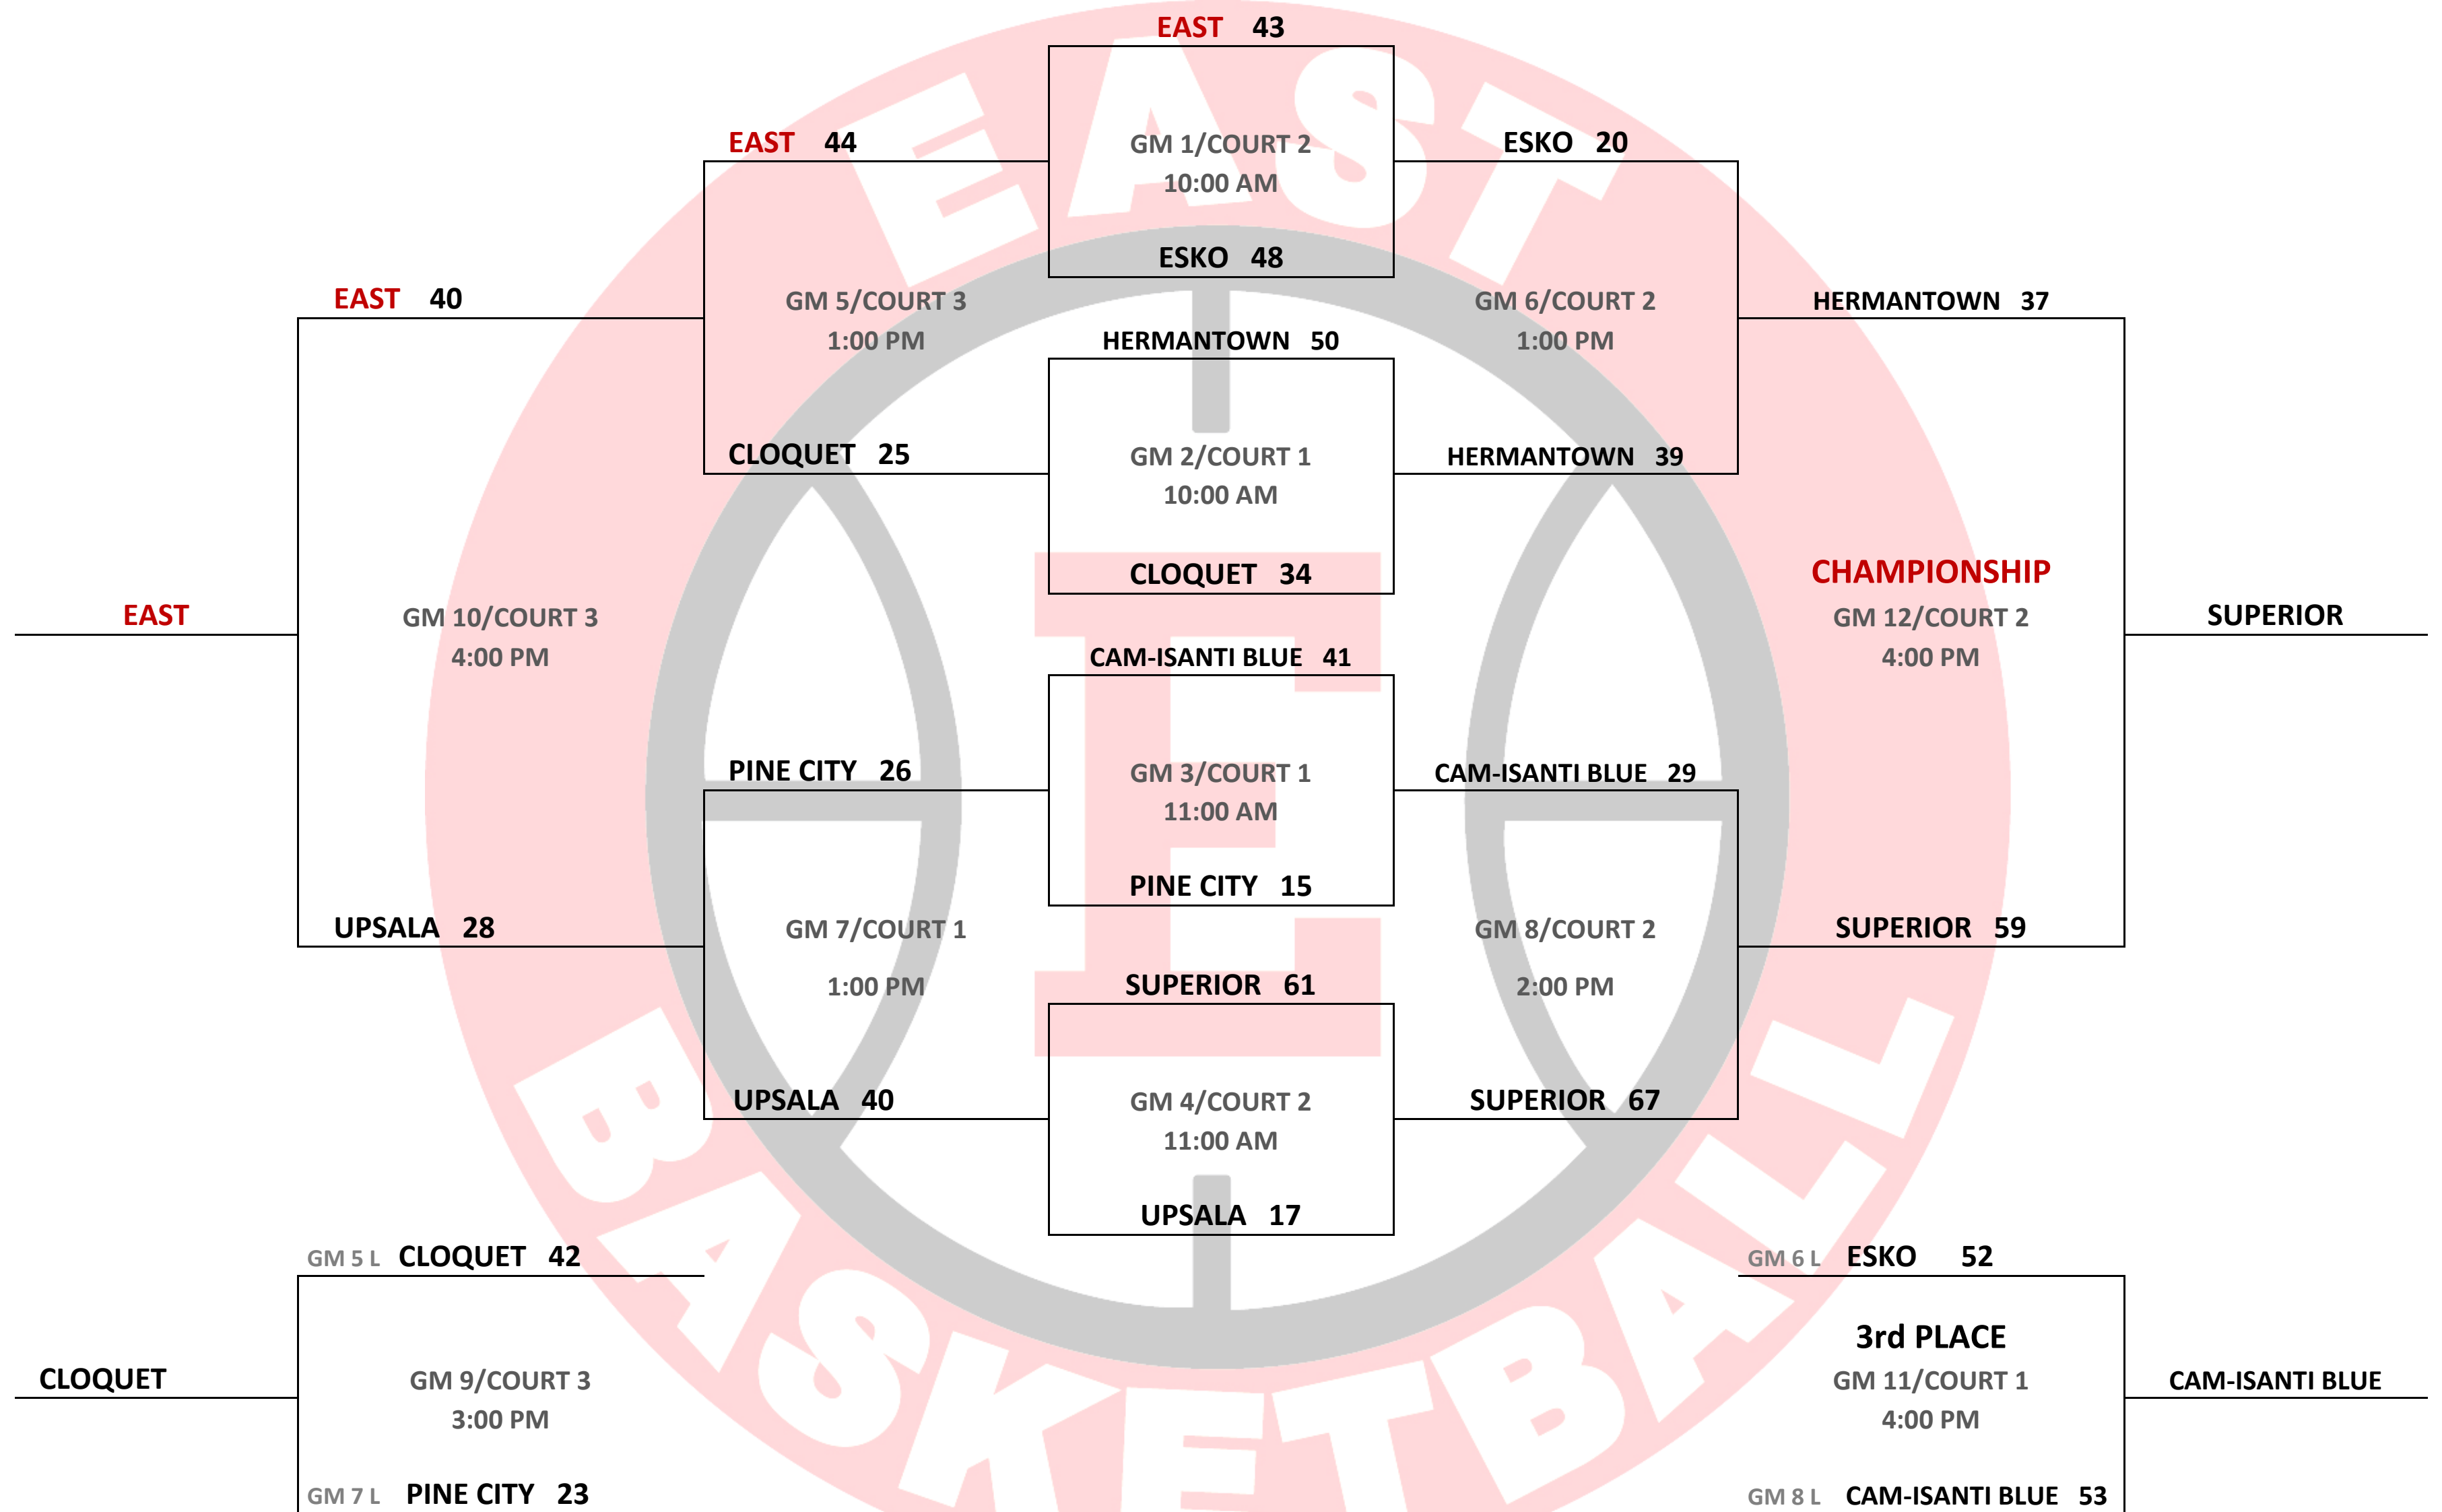

# 2024-WINTER CITY SHOWDOWN

## 8<sup>TH</sup> GRADE DIVISION

SUNDAY - DECEMBER 15TH

Brackets courtesy of gitchgear.com