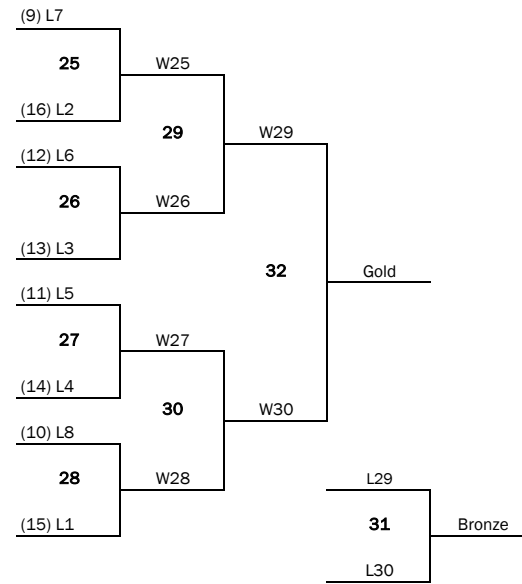

Time	Pillers Arena				Optimist Arena			
	Court 8	Court 9	Court 10	Court 11	Court 12	Court 13	Court 14	Court 15
8:00 AM	2-31	15-18	4-29	13-20	5-28	12-21	7-26	10-23
9:10 AM	1-32	16-17	3-30	14-19	6-27	11-22	8-25	9-24
10:20 AM	2-18	15-31	4-20	13-29	5-21	12-28	7-23	10-26
11:30 AM	1-17	16-32	3-19	14-30	6-22	11-27	8-24	9-25
12:40 PM	2-15	18-31	4-13	20-29	5-12	21-28	7-10	23-26
1:50 PM	1-16	17-32	3-14	19-30	6-11	22-27	8-9	24-25

Monday April 15, 2019								
12UG D1 T1 (8)					12UG D1 T2 (8)			
12UG D1 T3 (8)					12UG D1 T4 (8)			
Time	Pillers Arena				Optimist Arena			
	Court 8	Court 9	Court 10	Court 11	Court 12	Court 13	Court 14	Court 15
8:00 AM	A3-B4 (9)	B3-A4 (10)	C3-D4 (11)	D3-C4 (12)	E3-F4 (13)	F3-E4 (14)	G3-H4 (15)	H3-G4 (16)
9:10 AM	A1-B2 (1)	B1-A2 (2)	C1-D2 (3)	D1-C2 (4)	E1-F2 (5)	F1-E2 (6)	G1-H2 (7)	H1-G2 (8)
10:20 AM	W9-W16 (33)	W12-W13 (34)	W11-W14 (35)	W10-W15 (36)	L15-L10 (41)	L14-L11 (42)	L13-L12 (43)	L16-L9 (44)
11:30 AM	W1-W8 (17)	W4-W5 (18)	W3-W6 (19)	W2-W7 (20)	L7-L2 (25)	L6-L3 (26)	L5-L4 (27)	L8-L1 (28)
**	30 Minute Break				W33-W34 (37)	W35-W36 (38)	W41-W42 (45)	W43-W44 (46)
**	W17-W18 (21)	W19-W20 (22)	W25-W26 (29)	W27-W28 (30)	W37-W38 (G)	L37-L38 (B)	L45-L46 (B)	W45-W46 (G)
**	30 Minute Break				-	-	-	-
**	W21-W22 (G)	L21-L22 (B)	W29-W30 (G)	L29-L30 (B)	-	-	-	-
Medal Presentations (Court 16-17 Gymnasium)								

**Tournament Notes:**

- 5-5 Warmup
- Matches are best 2 out of 3, no cap
- Teams MUST provide a lineperson and scorekeeper for their OWN matches
- Seeding is based on a teams top 2 average.
- Results and standings will be posted on our app (OVAchamps) and www.iset.net
- Playoff matches 1-8 are Tier 1/2 challenge matches, winners move into Tier 1 and non winners move into Tier 2
- Playoff matches 9-16 are Tier 3/4 Challenge matches, winners move into Tier 3 and non winners move into Tier 4

Division: **12UG- D1T1**

Division: **12UG - D1T2**

Division: **12UG - D1T3**

Division: **12UG - D1T4**