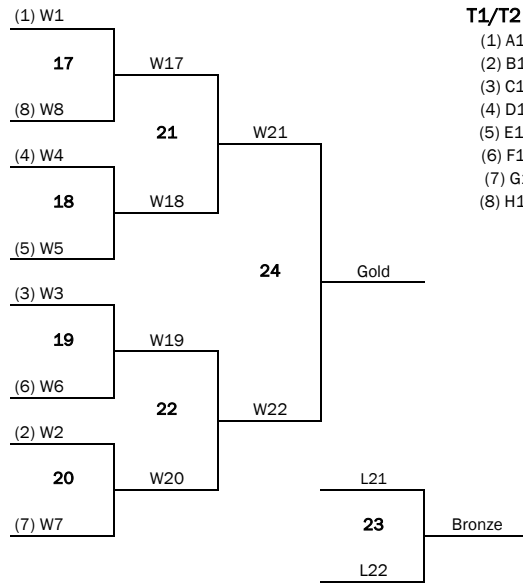

Division: **12UG- D1T1**