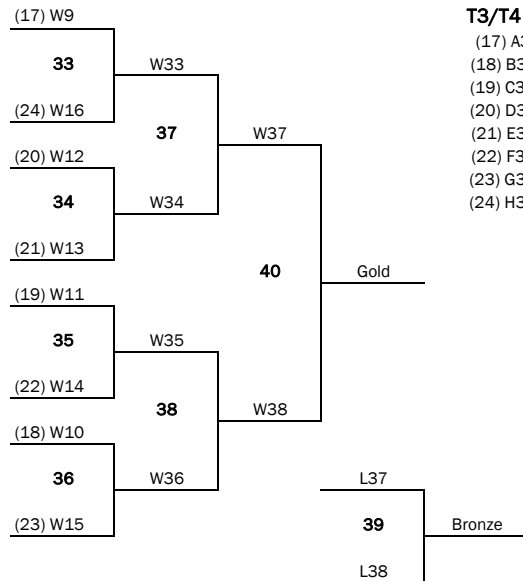

Time	Pillers Arena				Optimist Arena			
	Court 8	Court 9	Court 10	Court 11	Court 12	Court 13	Court 14	Court 15
8:00 AM	2-31	15-18	4-29	13-20	5-28	12-21	7-26	10-23
9:10 AM	1-32	16-17	3-30	14-19	6-27	11-22	8-25	9-24
10:20 AM	2-18	15-31	4-20	13-29	5-21	12-28	7-23	10-26
11:30 AM	1-17	16-32	3-19	14-30	6-22	11-27	8-24	9-25
12:40 PM	2-15	18-31	4-13	20-29	5-12	21-28	7-10	23-26
1:50 PM	1-16	17-32	3-14	19-30	6-11	22-27	8-9	24-25

Monday April 15, 2019								
12UG D1 T1 (8)					12UG D1 T2 (8)			
12UG D1 T3 (8)					12UG D1 T4 (8)			
Time	Pillers Arena				Optimist Arena			
	Court 8	Court 9	Court 10	Court 11	Court 12	Court 13	Court 14	Court 15
8:00 AM	A3-B4 (9)	B3-A4 (10)	C3-D4 (11)	D3-C4 (12)	E3-F4 (13)	F3-E4 (14)	G3-H4 (15)	H3-G4 (16)
9:10 AM	A1-B2 (1)	B1-A2 (2)	C1-D2 (3)	D1-C2 (4)	E1-F2 (5)	F1-E2 (6)	G1-H2 (7)	H1-G2 (8)
10:20 AM	W9-W16 (33)	W12-W13 (34)	W11-W14 (35)	W10-W15 (36)	L15-L10 (41)	L14-L11 (42)	L13-L12 (43)	L16-L9 (44)
11:30 AM	W1-W8 (17)	W4-W5 (18)	W3-W6 (19)	W2-W7 (20)	L7-L2 (25)	L6-L3 (26)	L5-L4 (27)	L8-L1 (28)
**	30 Minute Break				W33-W34 (37)	W35-W36 (38)	W41-W42 (45)	W43-W44 (46)
**	W17-W18 (21)	W19-W20 (22)	W25-W26 (29)	W27-W28 (30)	W37-W38 (G)	L37-L38 (B)	L45-L46 (B)	W45-W46 (G)
**	30 Minute Break				-	-	-	-
**	W21-W22 (G)	L21-L22 (B)	W29-W30 (G)	L29-L30 (B)	-	-	-	-
Medal Presentations (Court 16-17 Gymnasium)								

**Tournament Notes:**

- 5-5 Warmup
- Matches are best 2 out of 3, no cap
- Teams MUST provide a lineperson and scorekeeper for their OWN matches
- Seeding is based on a teams top 2 average.
- Results and standings will be posted on our app (OVAchamps) and www.iset.net
- Playoff matches 1-8 are Tier 1/2 challenge matches, winners move into Tier 1 and non winners move into Tier 2
- Playoff matches 9-16 are Tier 3/4 Challenge matches, winners move into Tier 3 and non winners move into Tier 4

Division: **12UG- D1T1**

Division: **12UG - D1T2**

Division: **12UG - D1T3**

Division: **12UG - D1T4**