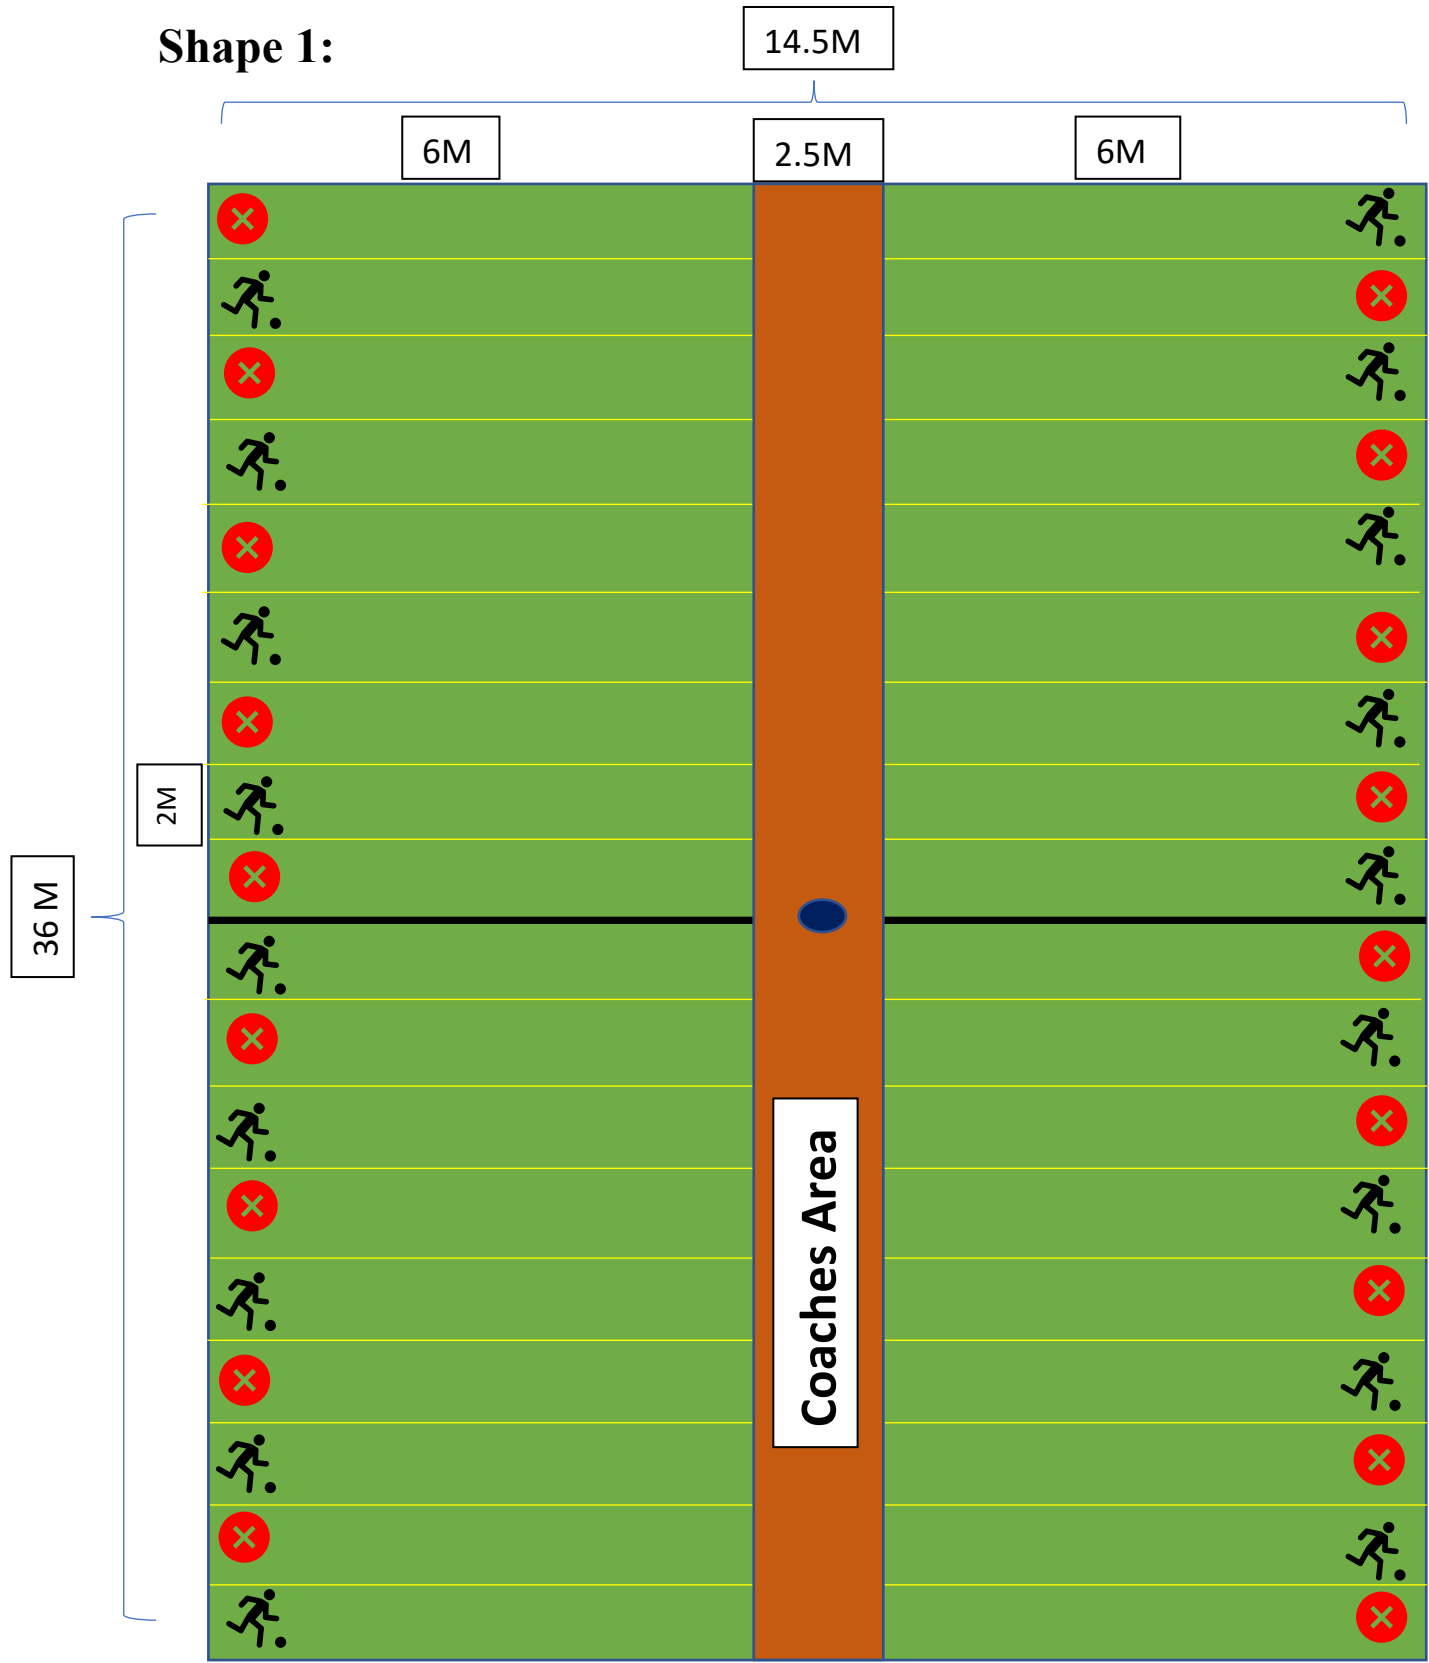

Indoor Field Design for COVID19

Shape 1:

- Total of 18 Players on big field
- Total of 14 players on small field
- Space for each player 2x6 meter

Shape 2:

- Total of 9 Players on big field
- Total of 7 players on small field
- Space for each player 4x6 meter

Shape 3:

- Total of 9 Players on big field
- Total of 7 players on small field
- Space for each player 2x14.5 meter

Shape 1:

Shape 2:

Shape 3: