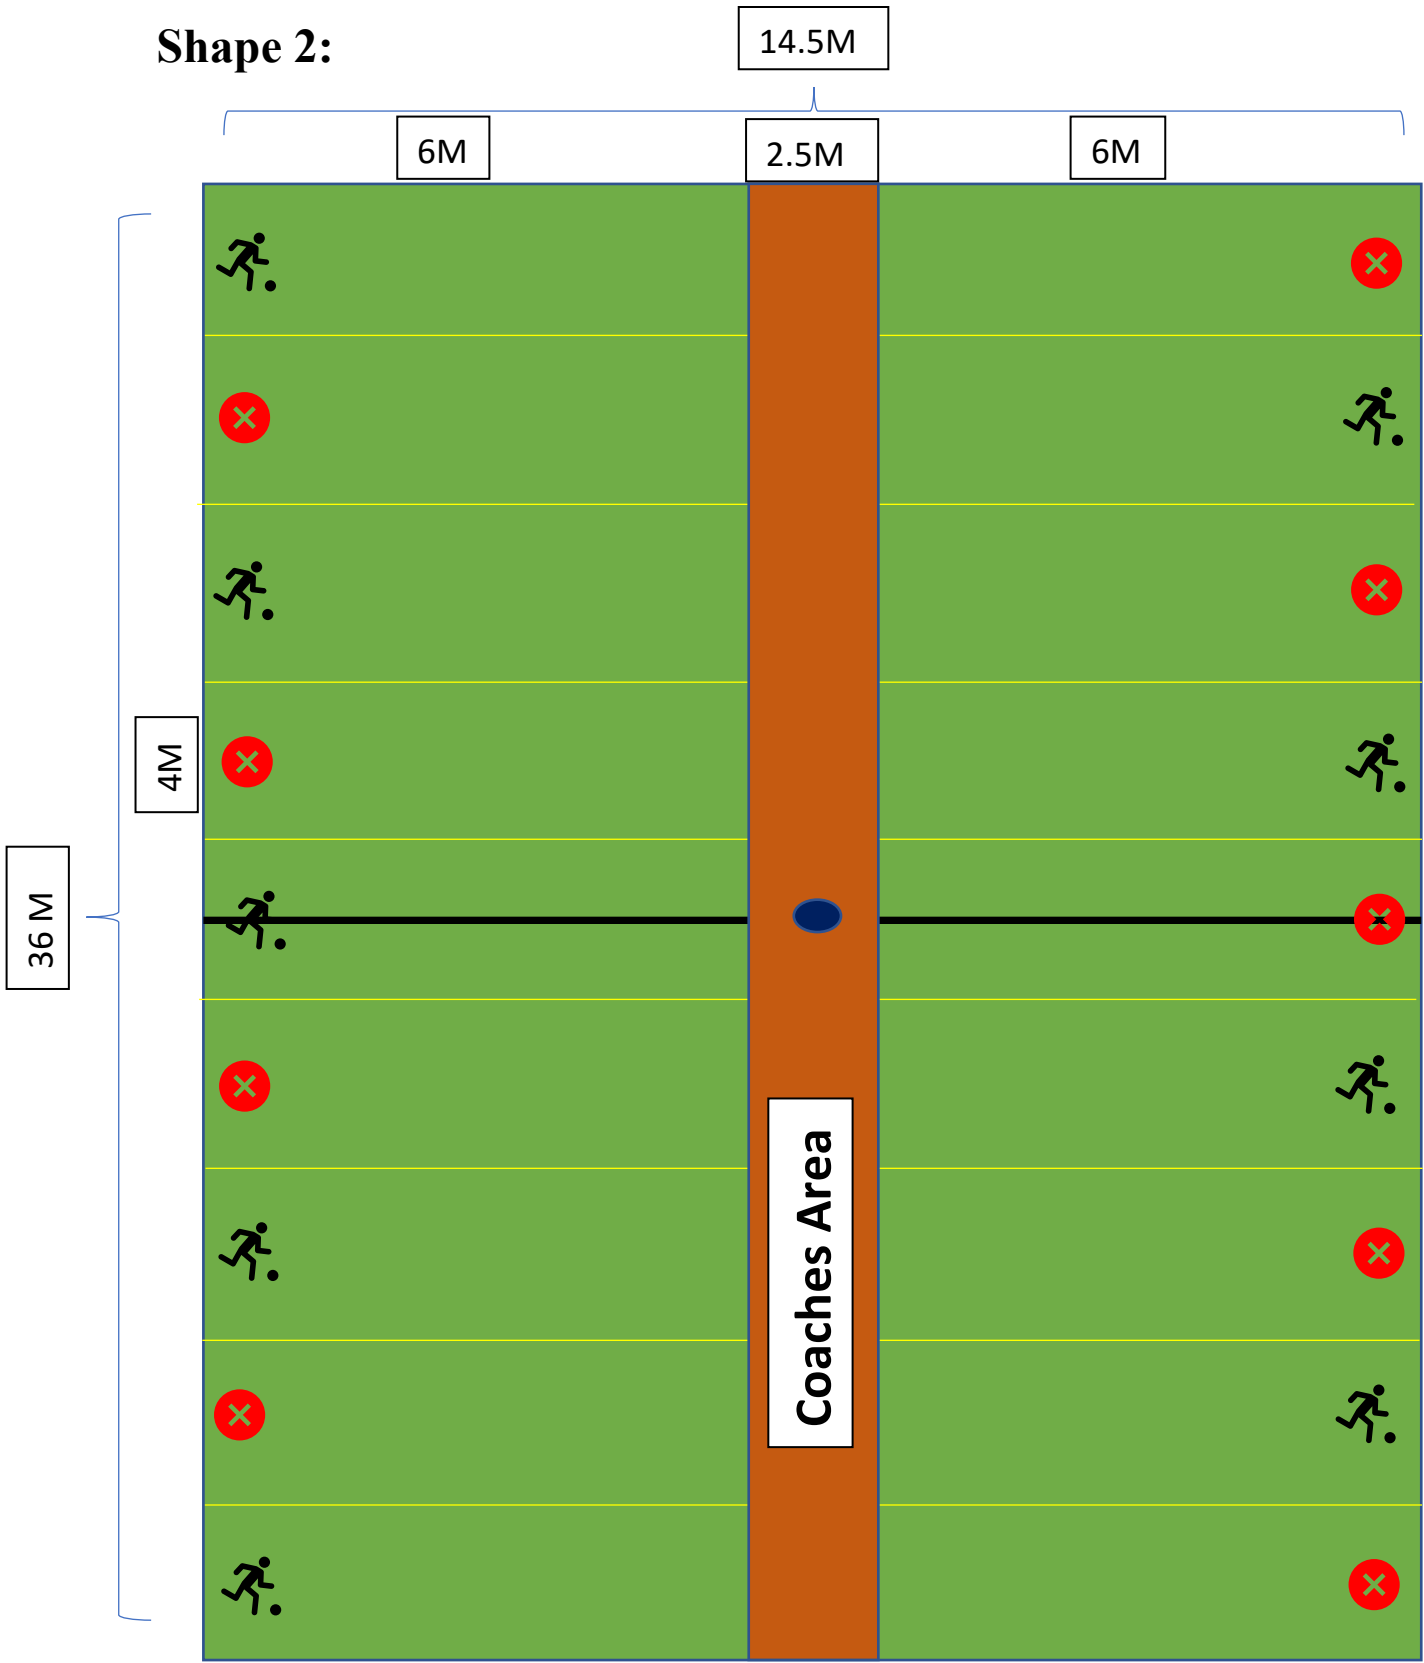

Indoor Field Design for COVID19

Shape 1:

- Total of 18 Players on big field
- Total of 14 players on small field
- Space for each player 2x6 meter

Shape 2:

- Total of 9 Players on big field
- Total of 7 players on small field
- Space for each player 4x6 meter

Shape 3:

- Total of 9 Players on big field
- Total of 7 players on small field
- Space for each player 2x14.5 meter

Shape 1:

Shape 2:

Shape 3: