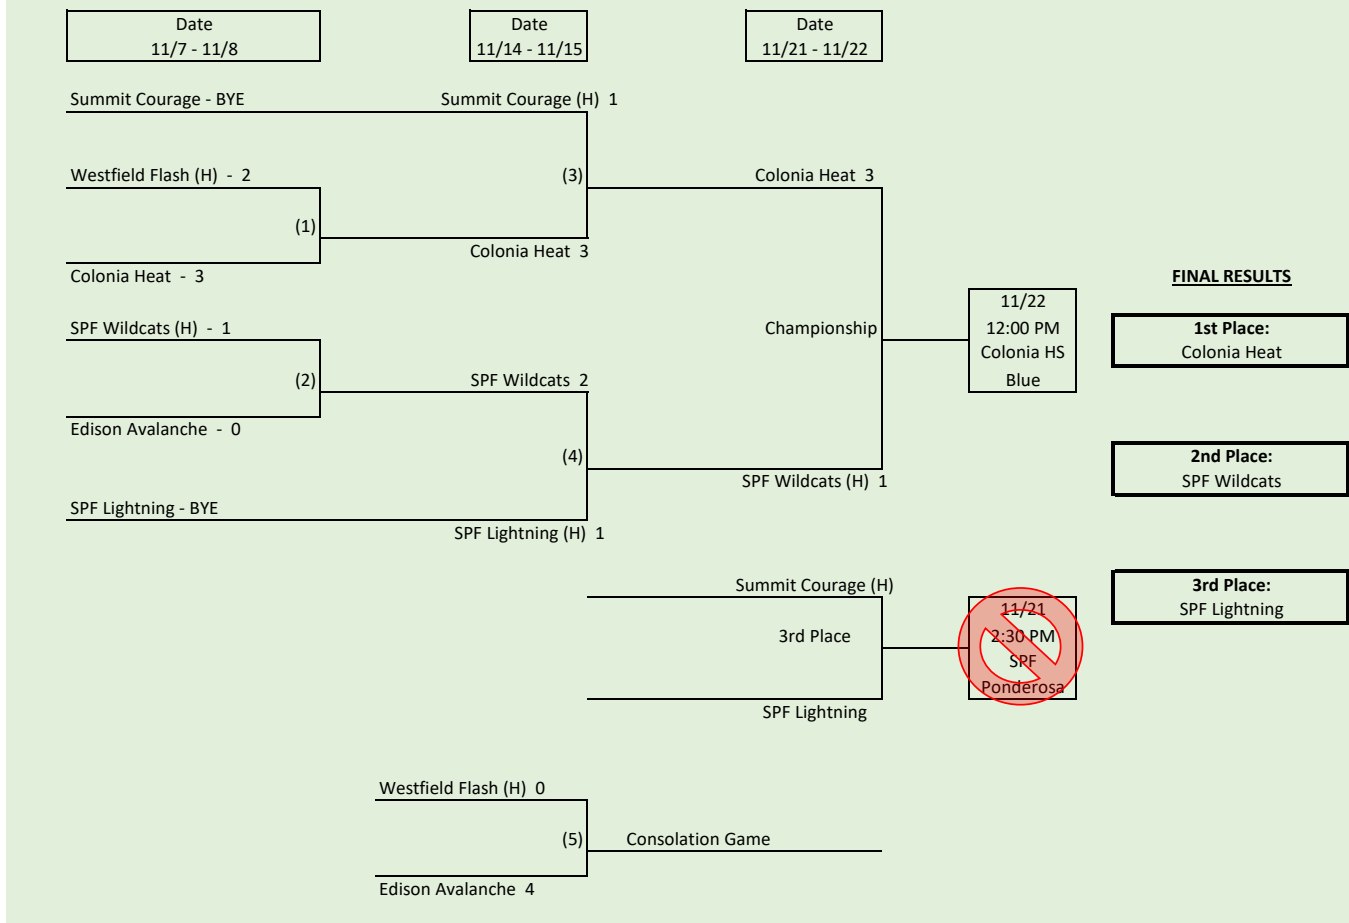

U15 GIRLS GREEN - 6 TEAM DIVISION - FALL 2020

Format B - 6 Team Division

Green - Fall 2020 Regular Season Standings

Rank	Team	W	L	T	PTS	Goals Against	Goal Differential	HTH
1	Summit Courage	6	1	0	31*	6	24	1
2	SPF Lightning	6	1	0	31*	11	14	1
3	SPF Wildcats	4	3	0	23	26	1	
4	Westfield Flash	2	4	1	17	19	-4	
5	Colonia Heat	2	5	0	15	24	-10	
6	Edison Avalanche	0	6	1	9	34	-25	

Tie Breaker (Head to Head, Goals Against, Goal Differential):

\* First Tie Breaker is Head to Head

9/19 Game: SPF 2 Summit 1

10/24 Game: SPF 2 Summit 4

SPF Total 4; Summit Total 5; SUMMIT HIGHER SEED.

\* Second Tie Breaker is Goals Against

\*Third Tie Breaker is Goal Differential