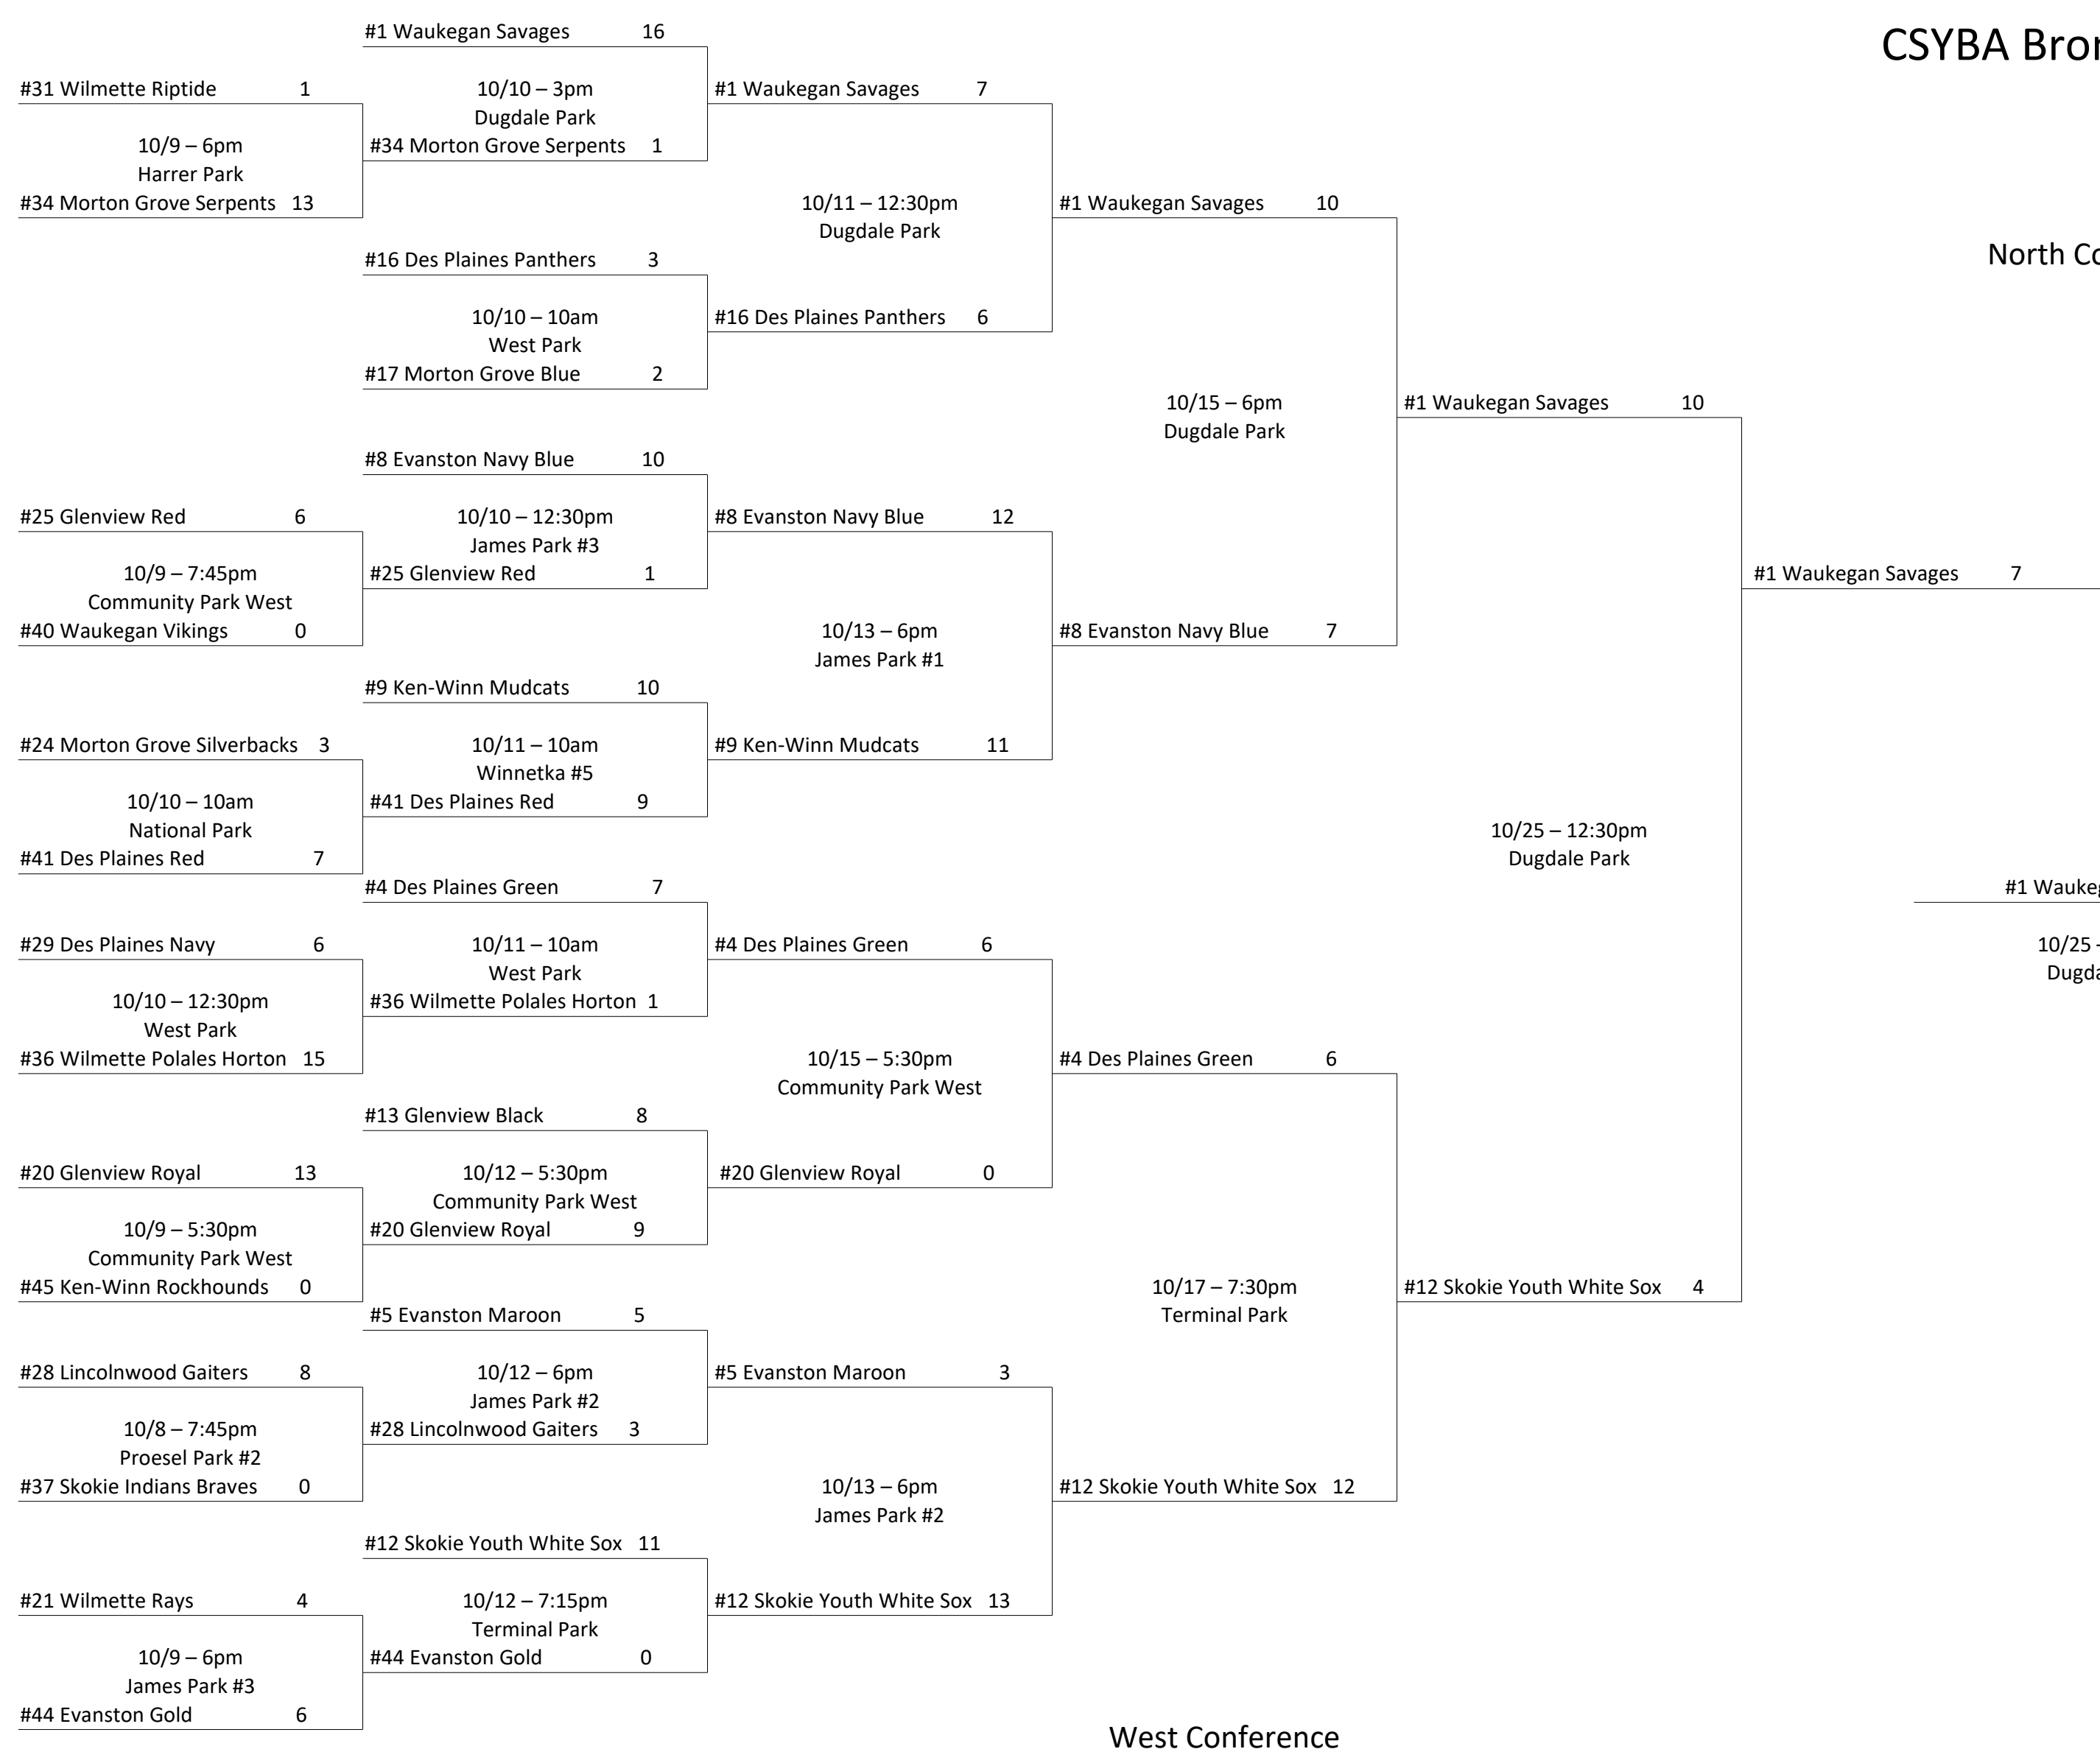

CSYBA Bronco Playoffs

North Conference

West Conference

Wilmette Central

Chicago / Southwest

Chicago / Southwest

Chicago / Southwest

Chicago / Southwest

Chicago / Southwest

Chicago / Southwest