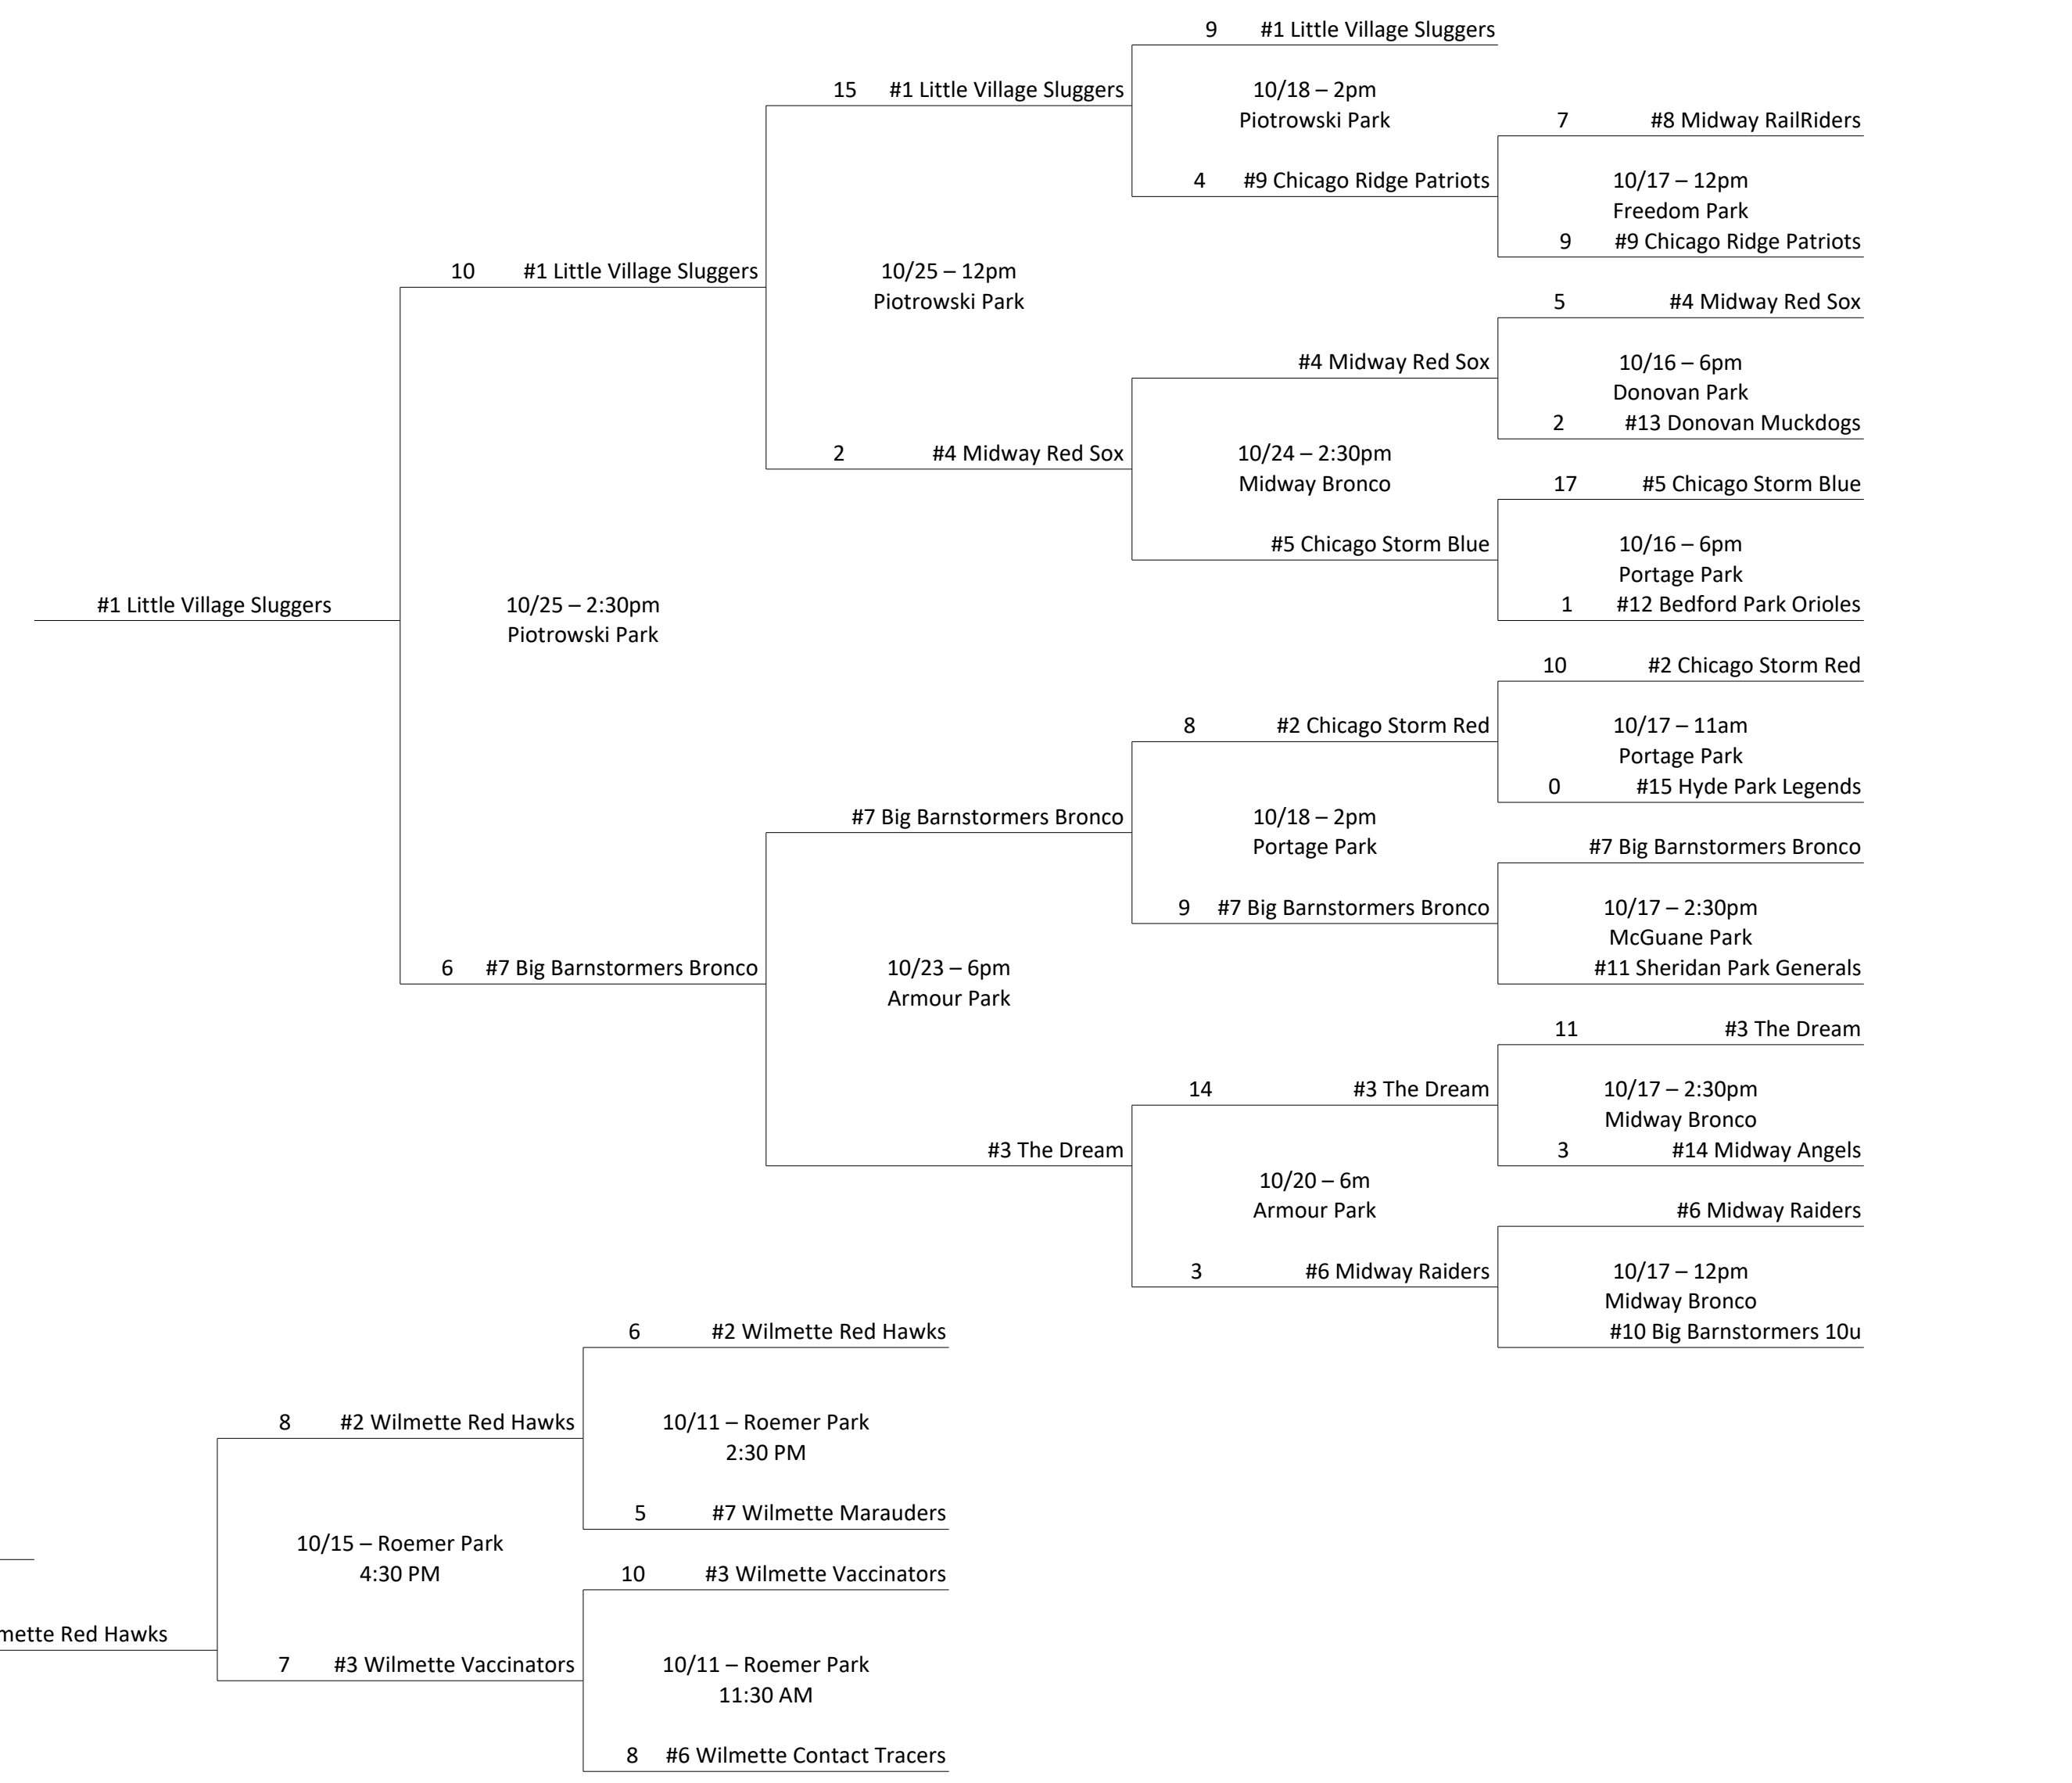

CSYBA Bronco Playoffs

North Conference

West Conference

Wilmette Central

Chicago / Southwest

Chicago / Southwest

Chicago / Southwest

Chicago / Southwest

Chicago / Southwest

Chicago / Southwest