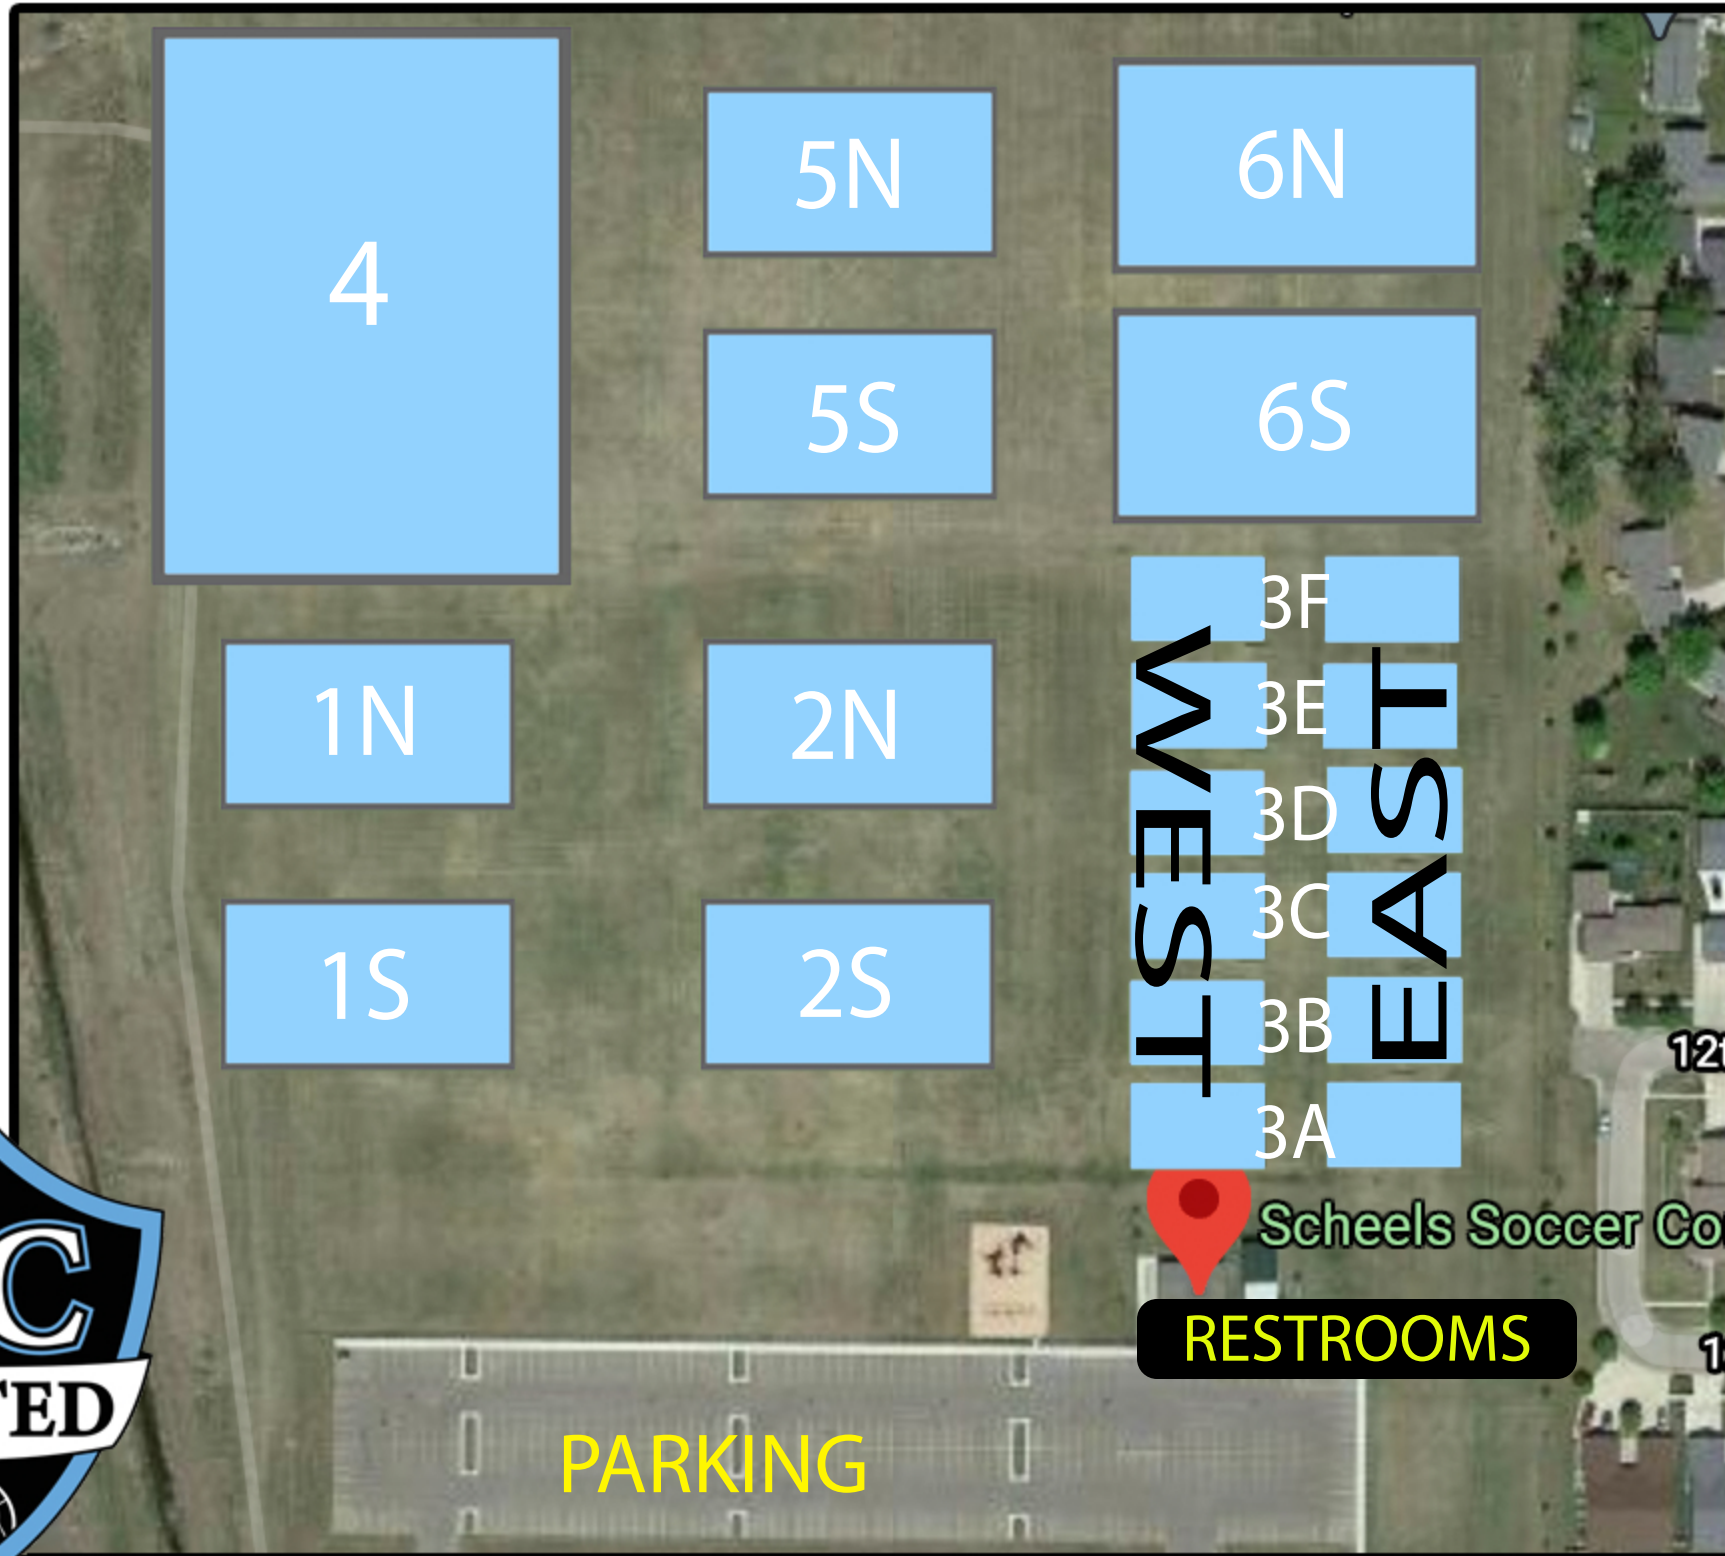

WF COMPLEX FIELD MAP

1010 13th Ave W., West Fargo, ND 58078