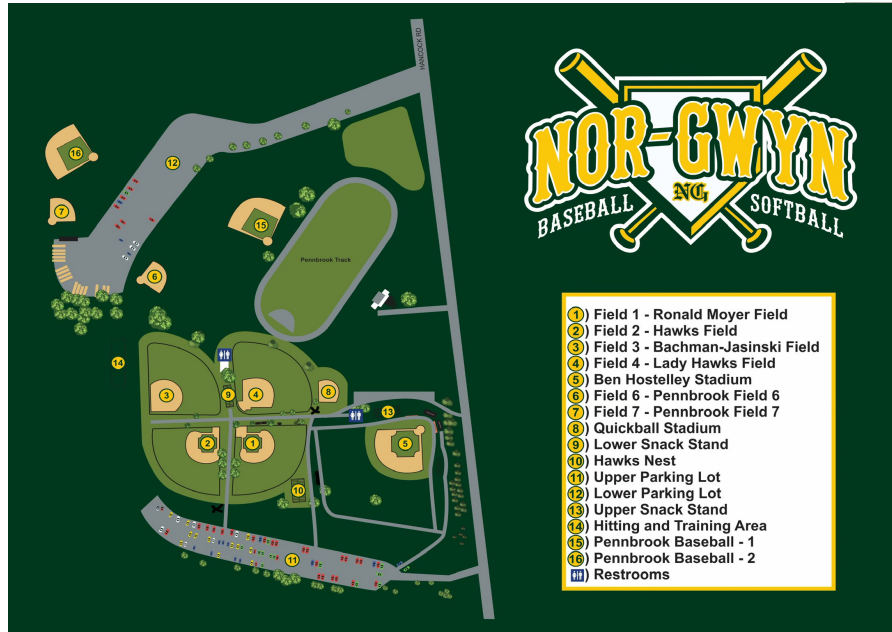

Deep Run

Lenape Valley Complex Map

Montgomery Complex Map

Nor-Gwyn Complex Map

Souderton - Front and Cherry Fields

Southampton

Warrington Complex