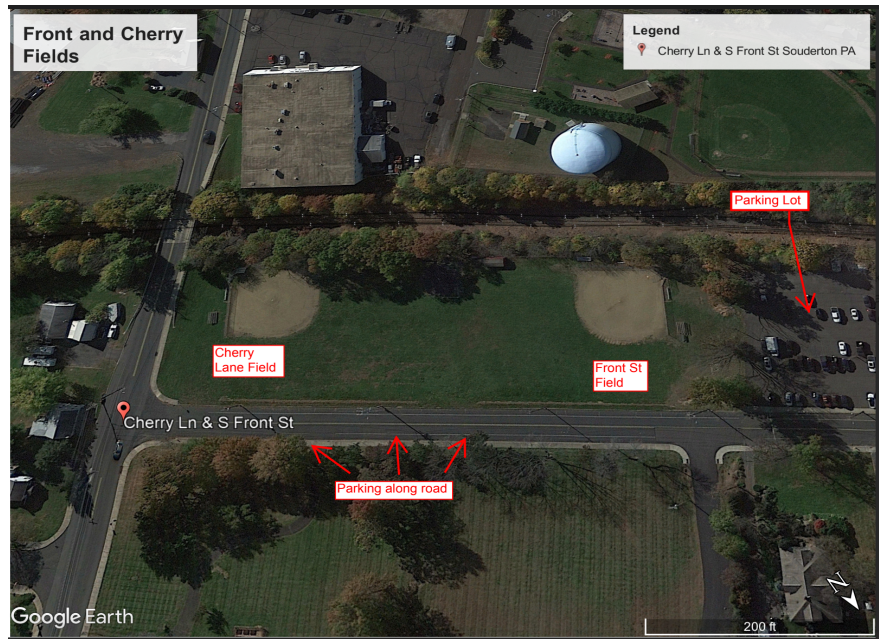

BuxMont Softball League Complex Addresses - Spring 2026

Complex	Location	Address/GPS
Ardley	Conway Field	911 G Ave, Glenside, PA 19038
Central Bucks	William E. Neis Park	250 N West St, Doylestown, PA 18901
Deep Run		953 Callowhill Rd Perkasie, PA
Harleysville - Fields 1 through 4	Alderfer Park (Fields 1-4)	420 Oak Dr, Harleysville, PA 19438
Harleysville - Fields 5 and 6	Oak Ridge Elementary School (Fields 5 and 6)	465 Moyer Road, Harleysville, PA 19438
Lenape Valley	North Branch Park	207 Park Avenue Chalfont, PA 18916
Montgomery	Rose Twig Fields	1188 Kenas Road, North Wales, PA
Nor-Gwyn	Nor-Gwyn Fields	145 Hancock Street North Wales, PA 19454
North Penn Valley	Schweiker Park (Fields 1-5)	1275 Moyer Rd, Hatfield, PA 19440
North Penn Valley	Schweiker Park (Field 6)	1026 Moyers Rd , Hatfield, PA 19440
RASA	Veterans Park	145 E Pumping Station Rd, Quakertown, PA 18951
Souderton	Legion Field	35 E. Central Avenue Telford, PA 18969
Souderton	Front and Cherry Fields	150 Front St Souderton PA
Southampton	Tamanend Park	1255 Second Street Pike, Southampton, PA 18966
Upper Perk	Field # 1 -- Field Closest to Main Parking Lot	1124 Church Rd, East Greenville, PA
Warrington	Barness Park	2682 Bristol Rd Warrington, PA 18976
Whitpain	Wentz Run Park	1000 Wentz Rd, Blue Bell, PA 19422

Deep Run

Lenape Valley Complex Map

Montgomery Complex Map

Nor-Gwyn Complex Map

Souderton - Front and Cherry Fields

Southampton

Warrington Complex