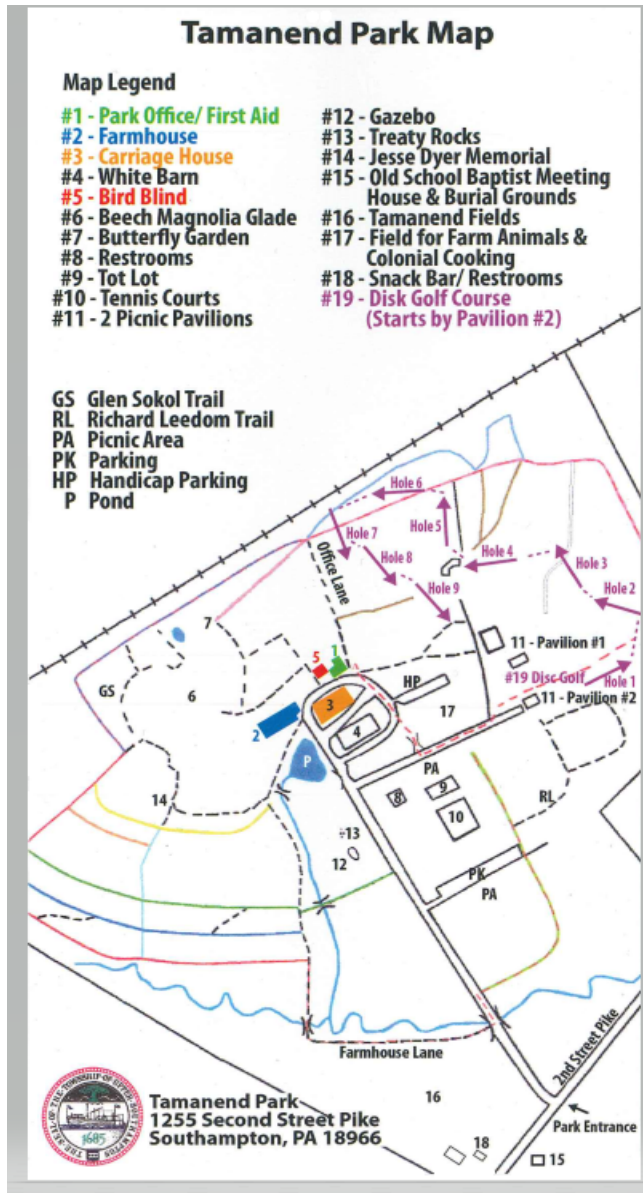

BuxMont Softball League Complex Addresses - Spring 2026

Complex	Location	Address/GPS
Ardley	Conway Field	911 G Ave, Glenside, PA 19038
Central Bucks	William E. Neis Park	250 N West St, Doylestown, PA 18901
Deep Run		953 Callowhill Rd Perkasie, PA
Harleysville - Fields 1 through 4	Alderfer Park (Fields 1-4)	420 Oak Dr, Harleysville, PA 19438
Harleysville - Fields 5 and 6	Oak Ridge Elementary School (Fields 5 and 6)	465 Moyer Road, Harleysville, PA 19438
Lenape Valley	North Branch Park	207 Park Avenue Chalfont, PA 18916
Montgomery	Rose Twig Fields	1188 Kenas Road, North Wales, PA
Nor-Gwyn	Nor-Gwyn Fields	145 Hancock Street North Wales, PA 19454
North Penn Valley	Schweiker Park (Fields 1-5)	1275 Moyer Rd, Hatfield, PA 19440
North Penn Valley	Schweiker Park (Field 6)	1026 Moyers Rd , Hatfield, PA 19440
RASA	Veterans Park	145 E Pumping Station Rd, Quakertown, PA 18951
Souderton	Legion Field	35 E. Central Avenue Telford, PA 18969
Souderton	Front and Cherry Fields	150 Front St Souderton PA
Southampton	Tamanend Park	1255 Second Street Pike, Southampton, PA 18966
Upper Perk	Field # 1 -- Field Closest to Main Parking Lot	1124 Church Rd, East Greenville, PA
Warrington	Barness Park	2682 Bristol Rd Warrington, PA 18976
Whitpain	Wentz Run Park	1000 Wentz Rd, Blue Bell, PA 19422

Deep Run

Lenape Valley Complex Map

Montgomery Complex Map

Nor-Gwyn Complex Map

Souderton - Front and Cherry Fields

Southampton

Warrington Complex