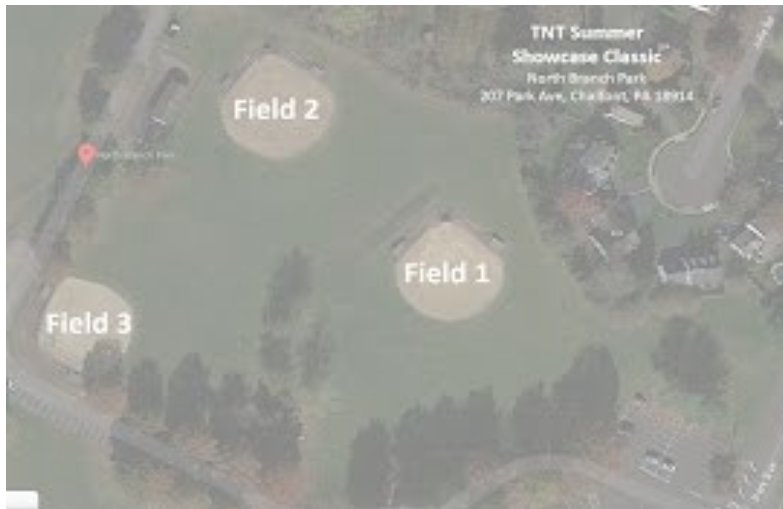

BuxMont Softball League Complex Addresses - Spring 2026

Complex	Location	Address/GPS
Ardley	Conway Field	911 G Ave, Glenside, PA 19038
Central Bucks	William E. Neis Park	250 N West St, Doylestown, PA 18901
Deep Run		953 Callowhill Rd Perkasie, PA
Harleysville - Fields 1 through 4	Alderfer Park (Fields 1-4)	420 Oak Dr, Harleysville, PA 19438
Harleysville - Fields 5 and 6	Oak Ridge Elementary School (Fields 5 and 6)	465 Moyer Road, Harleysville, PA 19438
Lenape Valley	North Branch Park	207 Park Avenue Chalfont, PA 18916
Montgomery	Rose Twig Fields	1188 Kenas Road, North Wales, PA
Nor-Gwyn	Nor-Gwyn Fields	145 Hancock Street North Wales, PA 19454
North Penn Valley	Schweiker Park (Fields 1-5)	1275 Moyer Rd, Hatfield, PA 19440
North Penn Valley	Schweiker Park (Field 6)	1026 Moyers Rd , Hatfield, PA 19440
RASA	Veterans Park	145 E Pumping Station Rd, Quakertown, PA 18951
Souderton	Legion Field	35 E. Central Avenue Telford, PA 18969
Souderton	Front and Cherry Fields	150 Front St Souderton PA
Southampton	Tamanend Park	1255 Second Street Pike, Southampton, PA 18966
Upper Perk	Field # 1 -- Field Closest to Main Parking Lot	1124 Church Rd, East Greenville, PA
Warrington	Barness Park	2682 Bristol Rd Warrington, PA 18976
Whitpain	Wentz Run Park	1000 Wentz Rd, Blue Bell, PA 19422

Deep Run

Lenape Valley Complex Map

Montgomery Complex Map

Nor-Gwyn Complex Map

Souderton - Front and Cherry Fields

Southampton

Warrington Complex