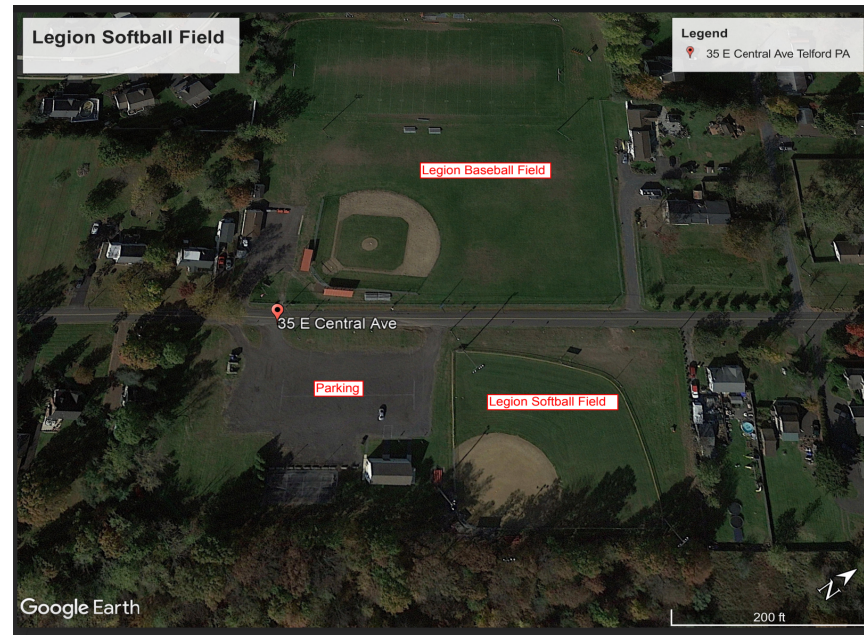

BuxMont Softball League Complex Addresses - Spring 2026

Complex	Location	Address/GPS
Ardley	Conway Field	911 G Ave, Glenside, PA 19038
Central Bucks	William E. Neis Park	250 N West St, Doylestown, PA 18901
Deep Run		953 Callowhill Rd Perkasie, PA
Harleysville - Fields 1 through 4	Alderfer Park (Fields 1-4)	420 Oak Dr, Harleysville, PA 19438
Harleysville - Fields 5 and 6	Oak Ridge Elementary School (Fields 5 and 6)	465 Moyer Road, Harleysville, PA 19438
Lenape Valley	North Branch Park	207 Park Avenue Chalfont, PA 18916
Montgomery	Rose Twig Fields	1188 Kenas Road, North Wales, PA
Nor-Gwyn	Nor-Gwyn Fields	145 Hancock Street North Wales, PA 19454
North Penn Valley	Schweiker Park (Fields 1-5)	1275 Moyer Rd, Hatfield, PA 19440
North Penn Valley	Schweiker Park (Field 6)	1026 Moyers Rd , Hatfield, PA 19440
RASA	Veterans Park	145 E Pumping Station Rd, Quakertown, PA 18951
Souderton	Legion Field	35 E. Central Avenue Telford, PA 18969
Souderton	Front and Cherry Fields	150 Front St Souderton PA
Southampton	Tamanend Park	1255 Second Street Pike, Southampton, PA 18966
Upper Perk	Field # 1 -- Field Closest to Main Parking Lot	1124 Church Rd, East Greenville, PA
Warrington	Barness Park	2682 Bristol Rd Warrington, PA 18976
Whitpain	Wentz Run Park	1000 Wentz Rd, Blue Bell, PA 19422

Deep Run

Lenape Valley Complex Map

Montgomery Complex Map

Nor-Gwyn Complex Map

Souderton - Front and Cherry Fields

Southampton

Warrington Complex