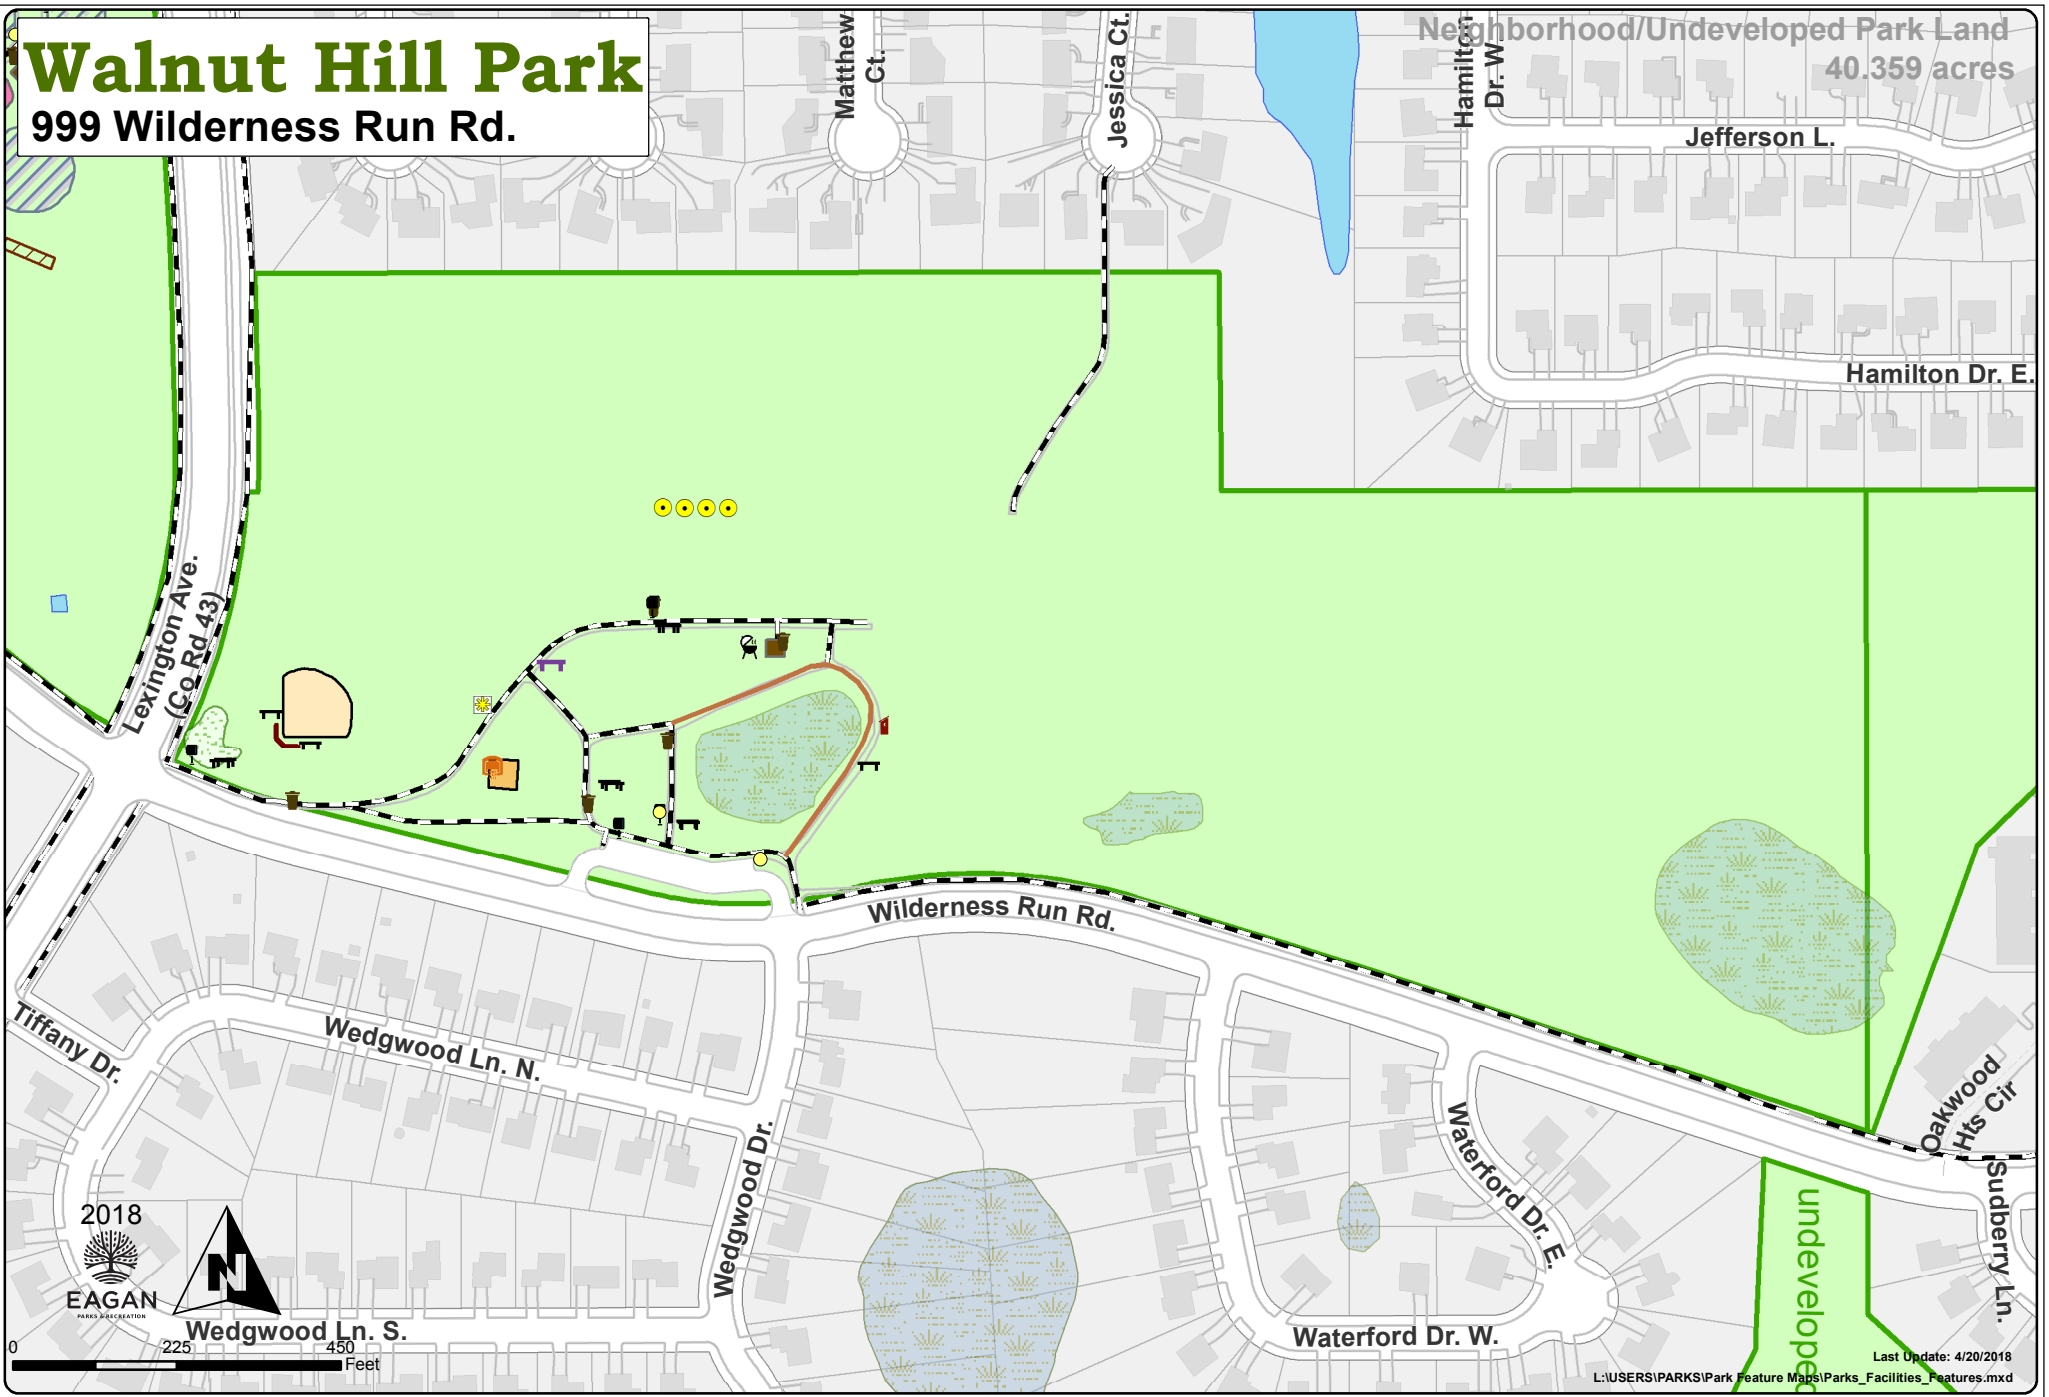

Walnut Hill Park

999 Wilderness Run Rd.

Neighborhood/Undeveloped Park Land
40.359 acres

2018
EAGAN
PARKS CORPORATION

0 225 450
Feet

Last Update: 4/20/2018

L:\USERS\PARKS\Park Feature Maps\Parks_Facilities_Features.mxd

- | | | | | | | | |
|------------------|-----------------|------------|---------------|------------------|------------------|-------------------|----------|
| Lights | Archery Target | Grill | Trash Can | Bituminous Trail | Baseball Field | Park Entrance | Wetlands |
| Portable Toilet | Art Bench | Park Bench | Wood Outhouse | Dirt Trail | Basketball Court | Road; Parking Lot | |
| Portable Shelter | Basketball Hoop | Park Sign | Backstop | Landscape Beds | Park Building | Park Property | |