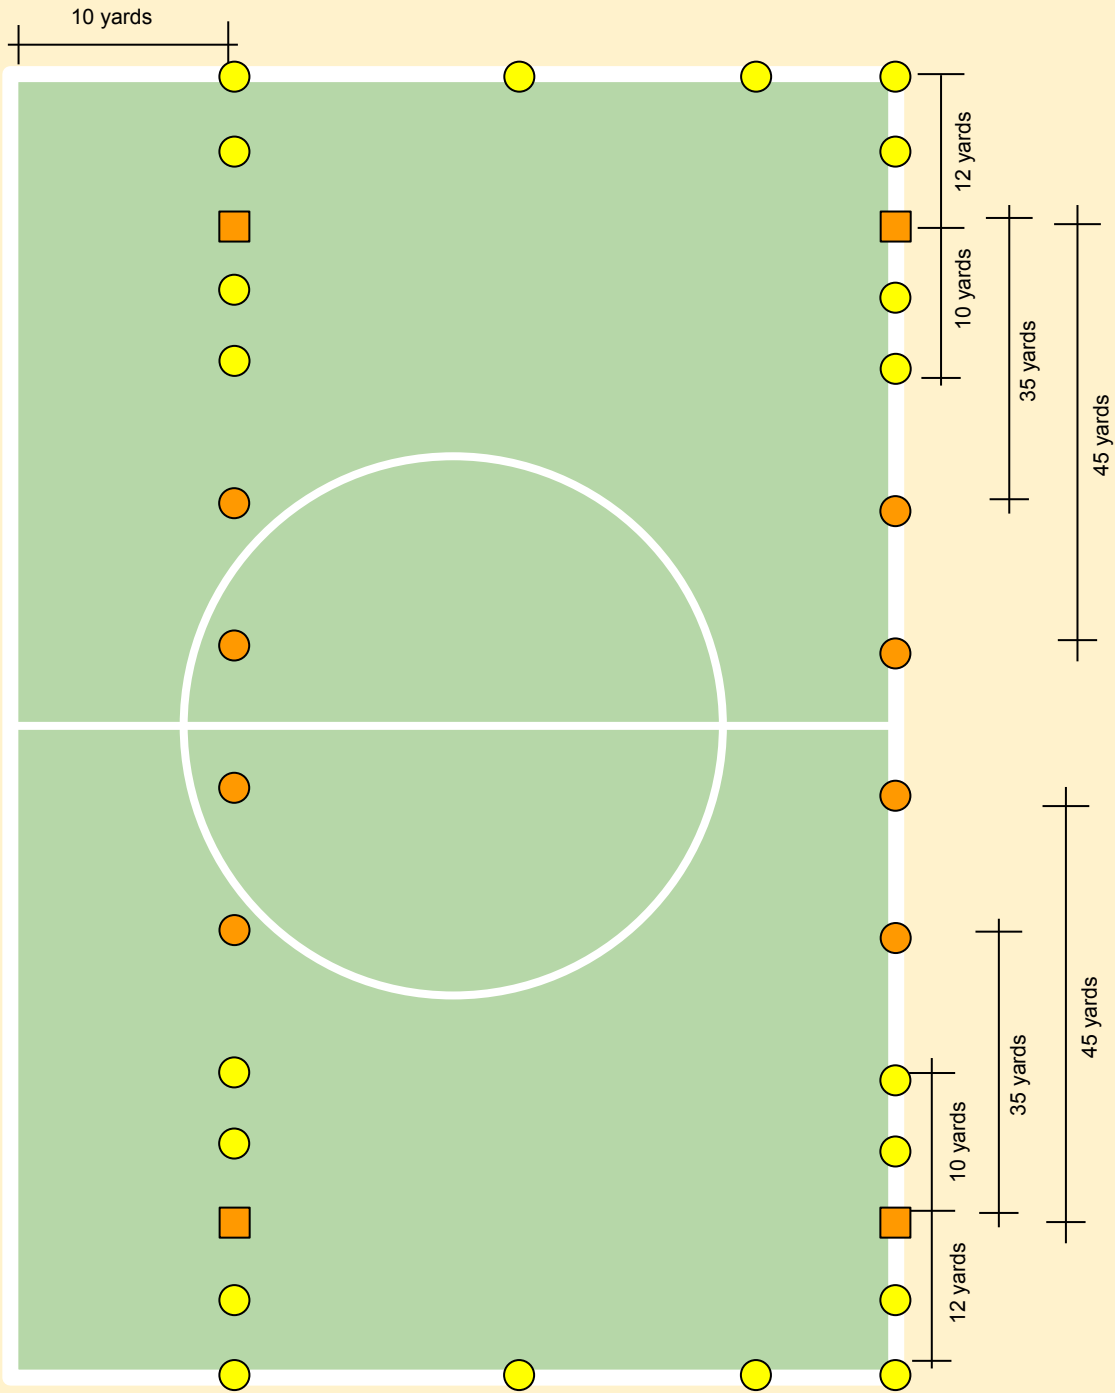

ETFA Pylon Setup

Leprechaun Tiger Rugby Club
(Mondays)

LEGEND:

ETFA Pylon Setup

Leprechaun Tiger Rugby Club
(Wednesdays)

LEGEND:

ETFA Pylon Setup

PUSHA FIELD #1

LEGEND:

ETFA Pylon Setup

PUSHA FIELD #6

LEGEND: