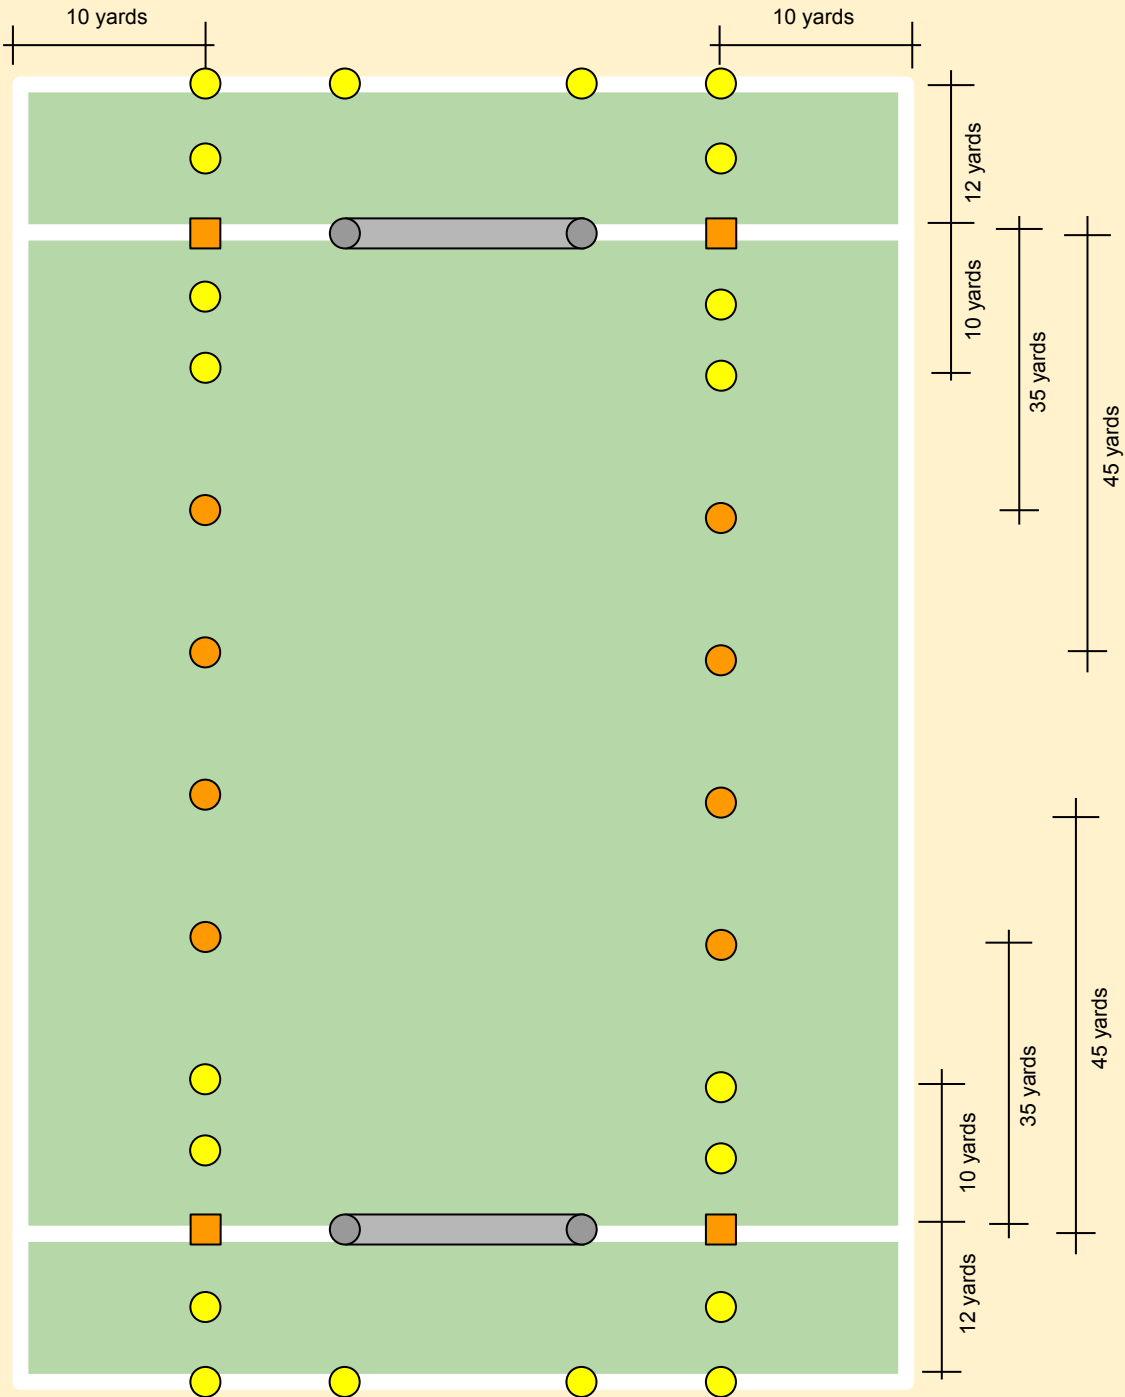

ETFA Pylon Setup

Leprechaun Tiger Rugby Club
(Mondays)

LEGEND:

ETFA Pylon Setup

Leprechaun Tiger Rugby Club
(Wednesdays)

LEGEND:

ETFA Pylon Setup

PUSHA FIELD #1

LEGEND:

ETFA Pylon Setup

PUSHA FIELD #6

LEGEND: