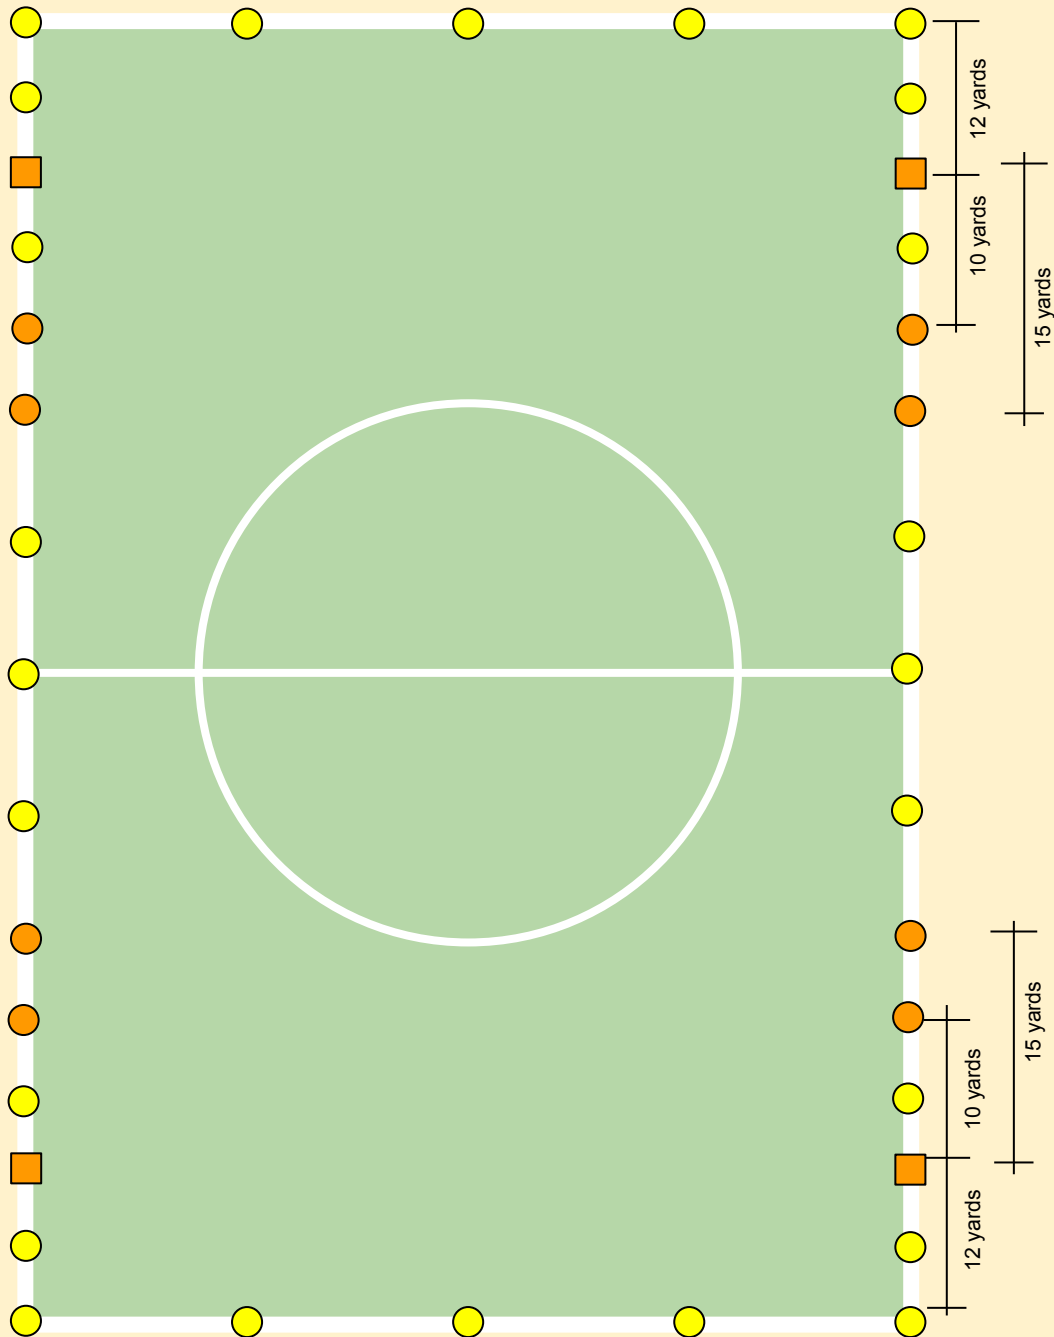

ETFA Pylon Setup

Leprechaun Tiger Rugby Club
(Mondays)

LEGEND:

ETFA Pylon Setup

Leprechaun Tiger Rugby Club
(Wednesdays)

LEGEND:

ETFA Pylon Setup

PUSHA FIELD #1

LEGEND:

ETFA Pylon Setup

PUSHA FIELD #6

LEGEND: