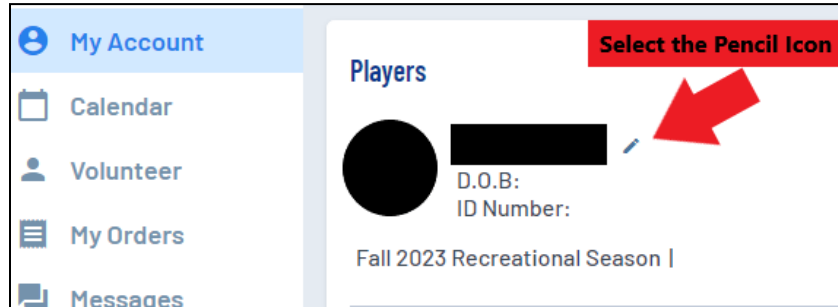

Whittier Area Youth Soccer

How to Verify or Update Player Jersey and Shorts Size

1. Login to your account on <https://leagues.bluesombrero.com/wayscalsouth>
2. Once you are in your account, select the pencil icon  next to your players name