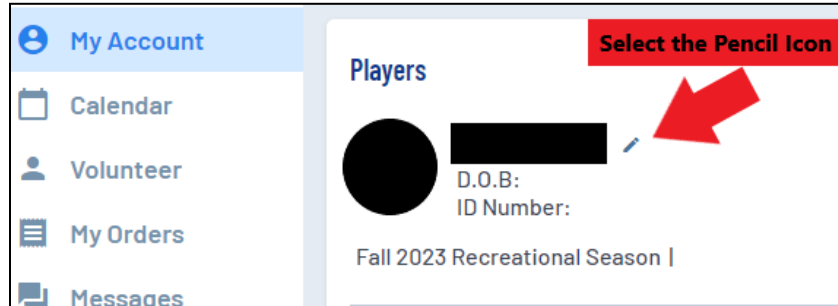

Whittier Area Youth Soccer

Cómo Verificar o Actualizar la Talla de Jersey y Shorts del Jugador

1. Inicia sesión en tu cuenta en <https://leagues.bluesombrero.com/wayscalsouth>
2. Una vez que estés en tu cuenta, selecciona el ícono del lápiz junto al nombre de tu jugador.