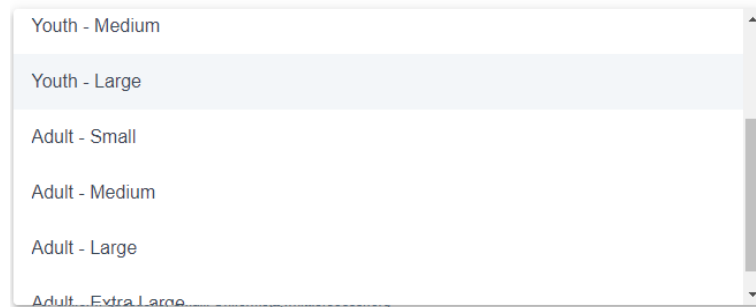

4. Verify the size selected for your player
  - a. If you need to make a change use the dropdown menu