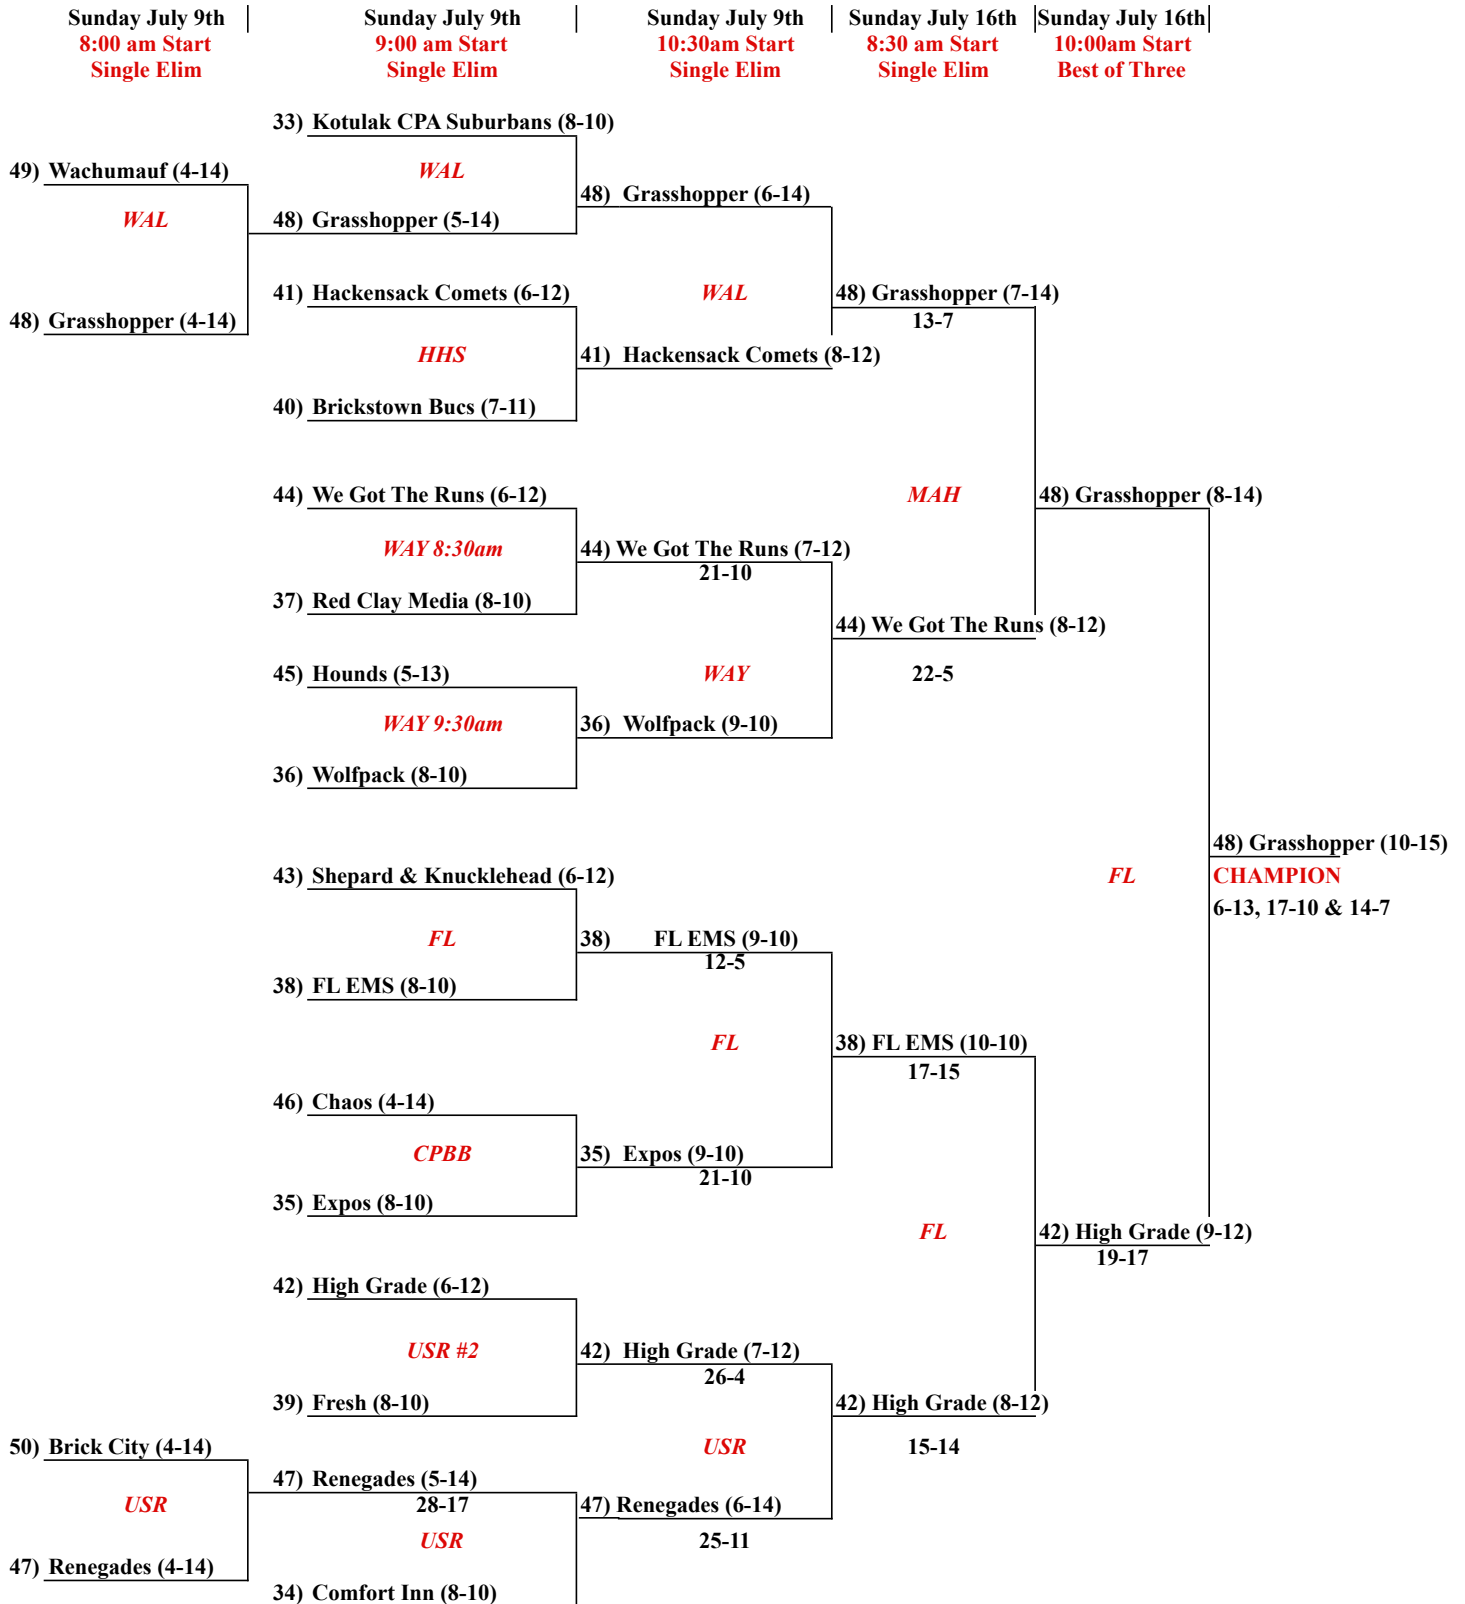

2017 Double AA Sports "C" SPRING Playoff Bracket

- All rounds are Single Elimination until the FINALS then Best of Three with higher seed home in games 1 & 3
- Umpires will have softballs for all playoff games