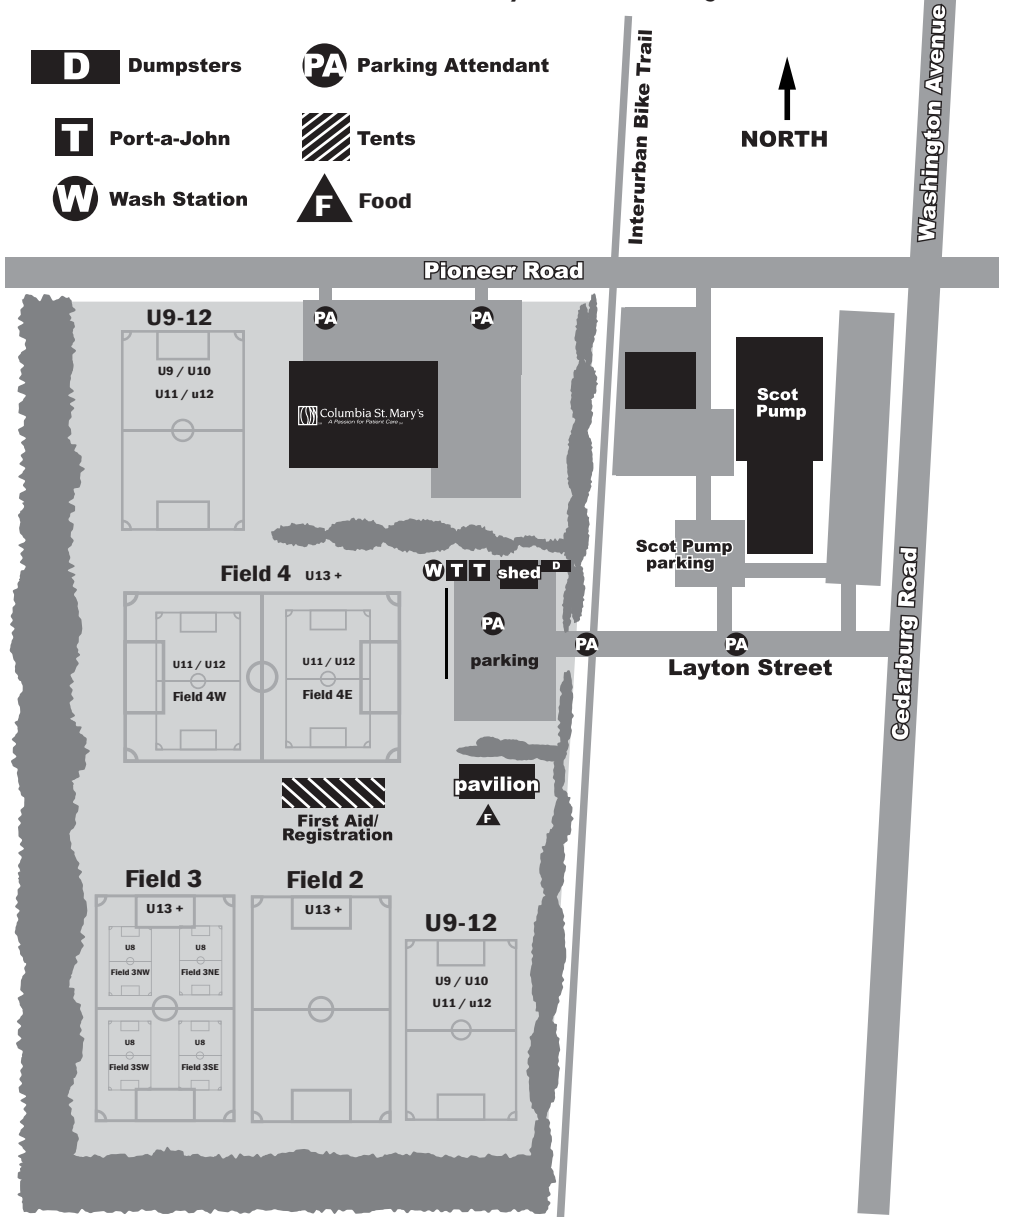

Washington Avenue

Cedarburg Road

Interurban Bike Trail

Pioneer Road

Layton Street

U9-12

U9 / U10
U11 / u12

PA

PA

Scot Pump

Field 4 U13 +

W T T shed D

Scot Pump parking

U11 / U12
Field 4W

U11 / U12
Field 4E

parking

PA

PA

pavilion

First Aid/
Registration

F

Field 3

Field 2

U9-12

U13 +

U13 +

U9 / U10
U11 / u12

US
Field 3NW

US
Field 3NE

US
Field 3SW

US
Field 3SE